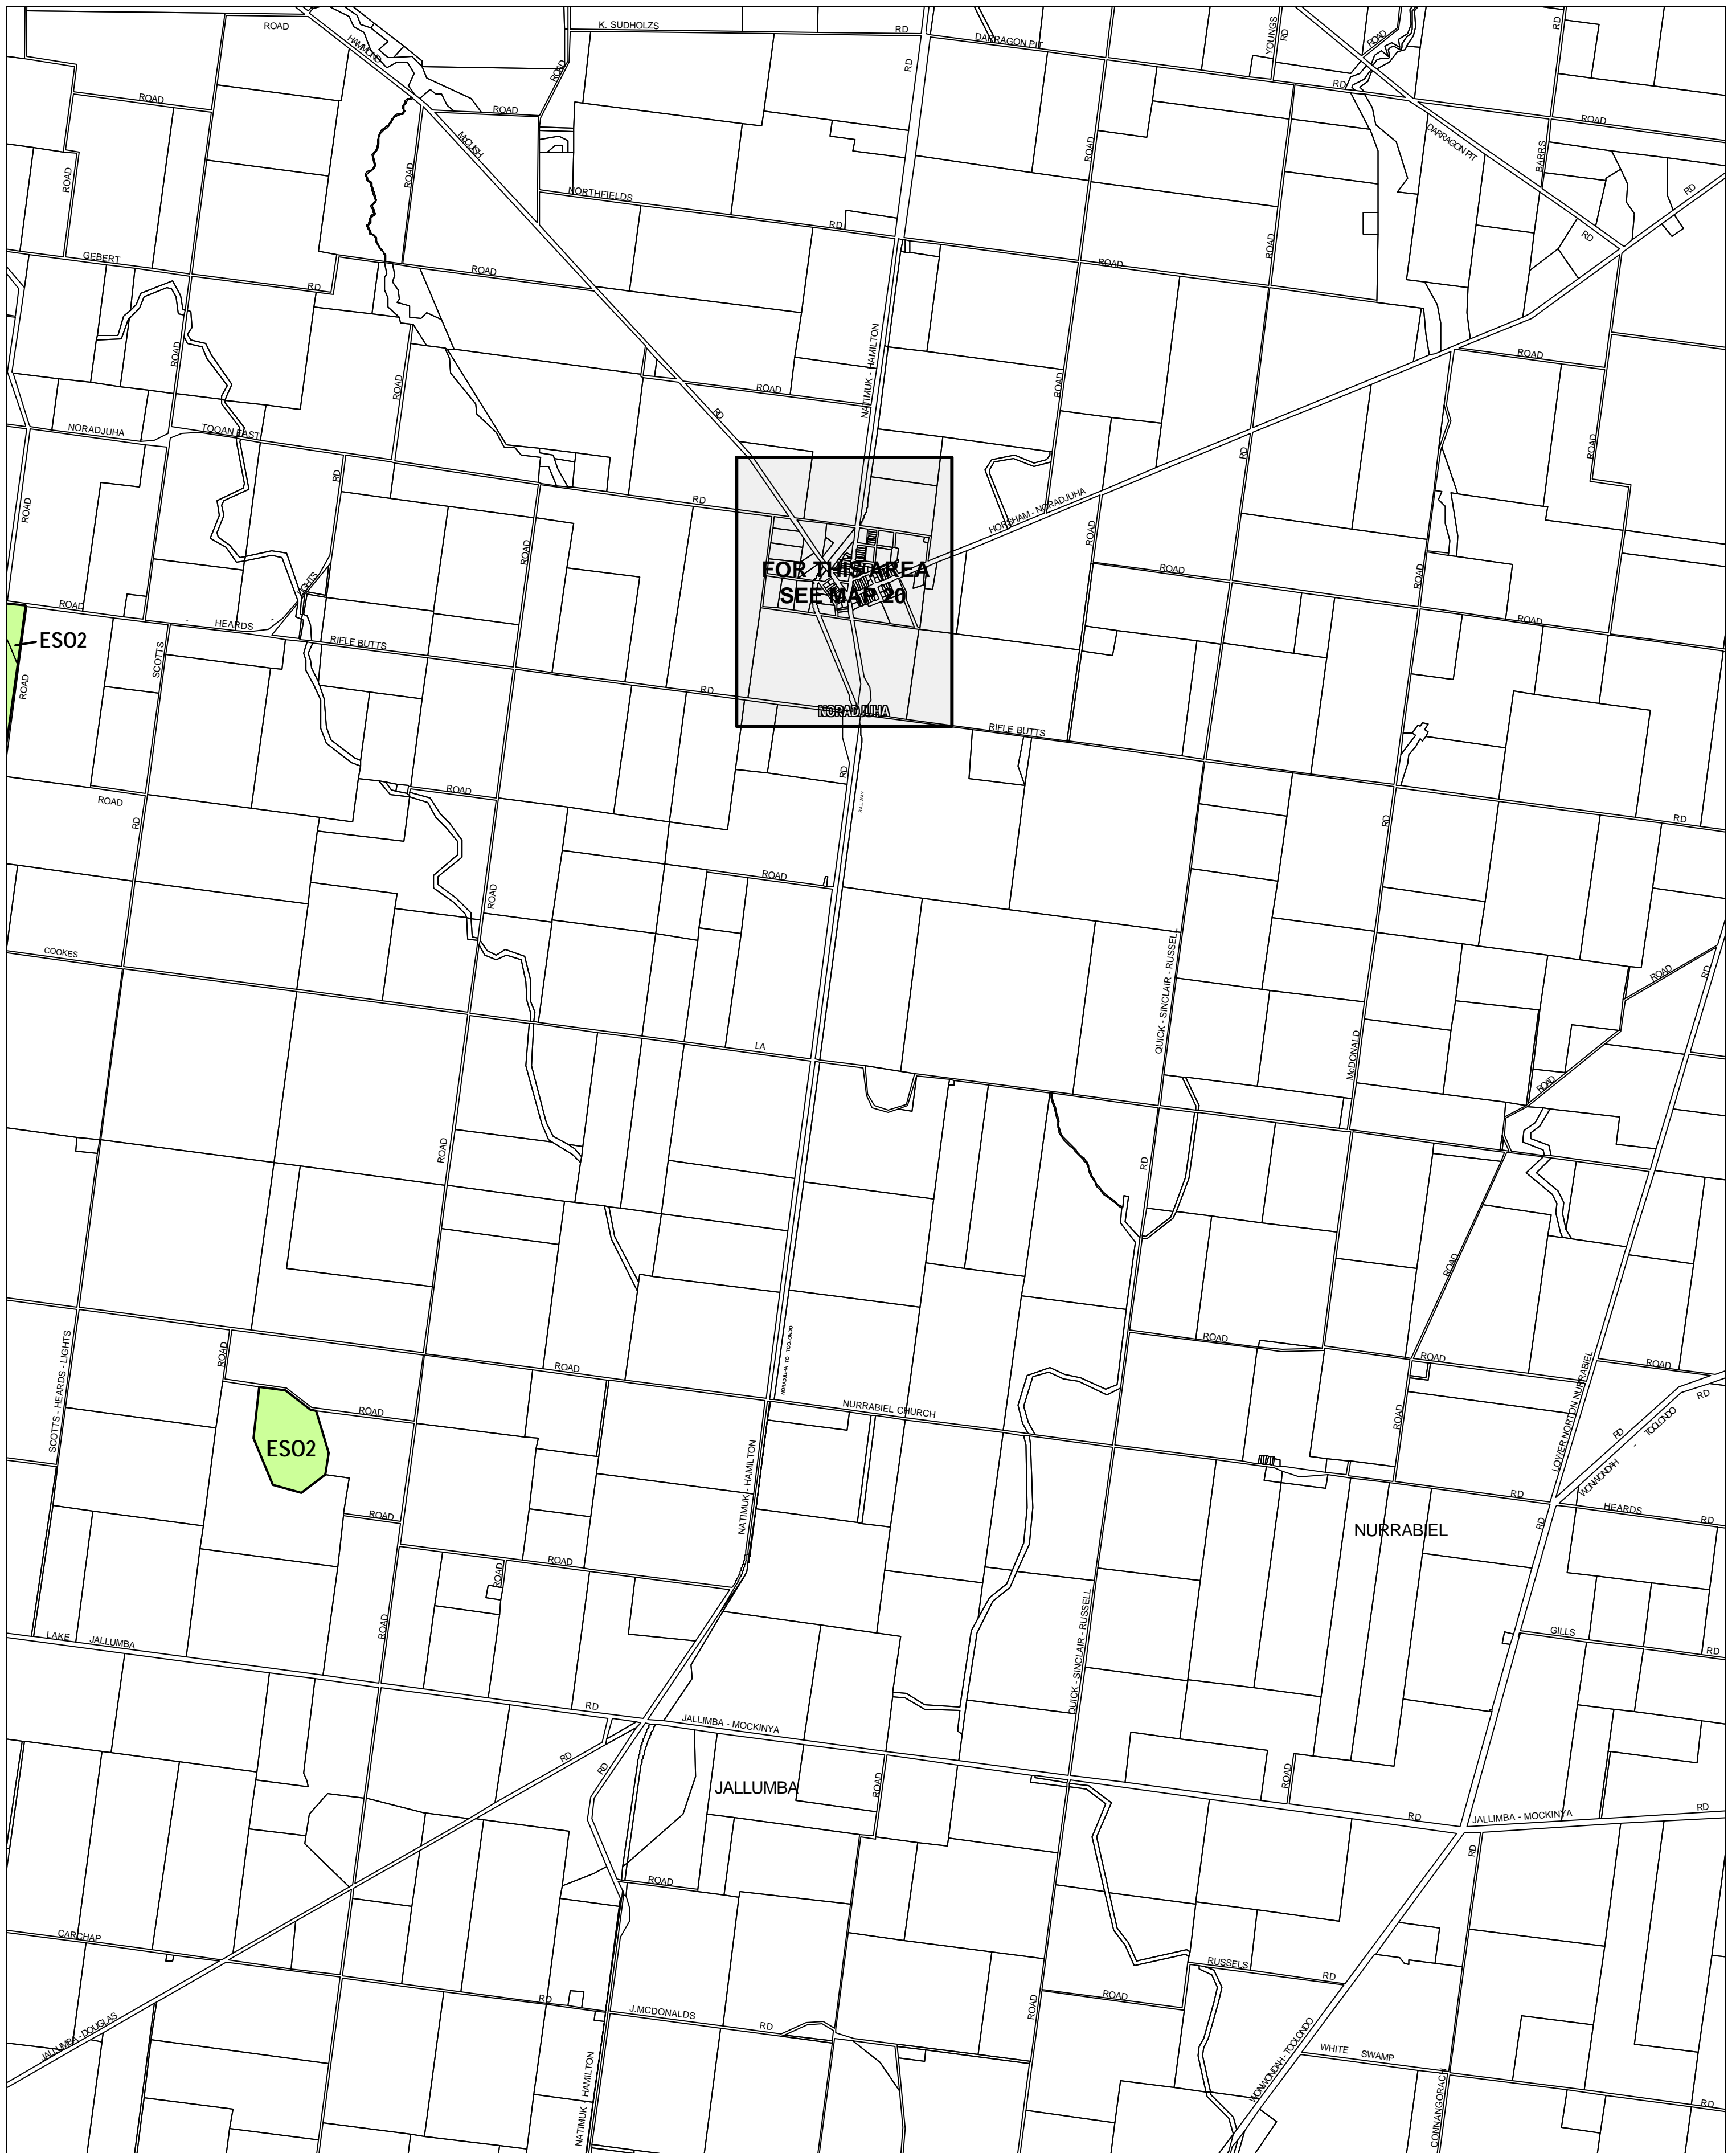

HORSHAM PLANNING SCHEME - LOCAL PROVISION

Overlays
ESO2 Environmental Significance Overlay - Schedule 2

AUSTRALIAN MAP GRID ZONE 54

Printed: 19/6/2007

AMENDMENT C5