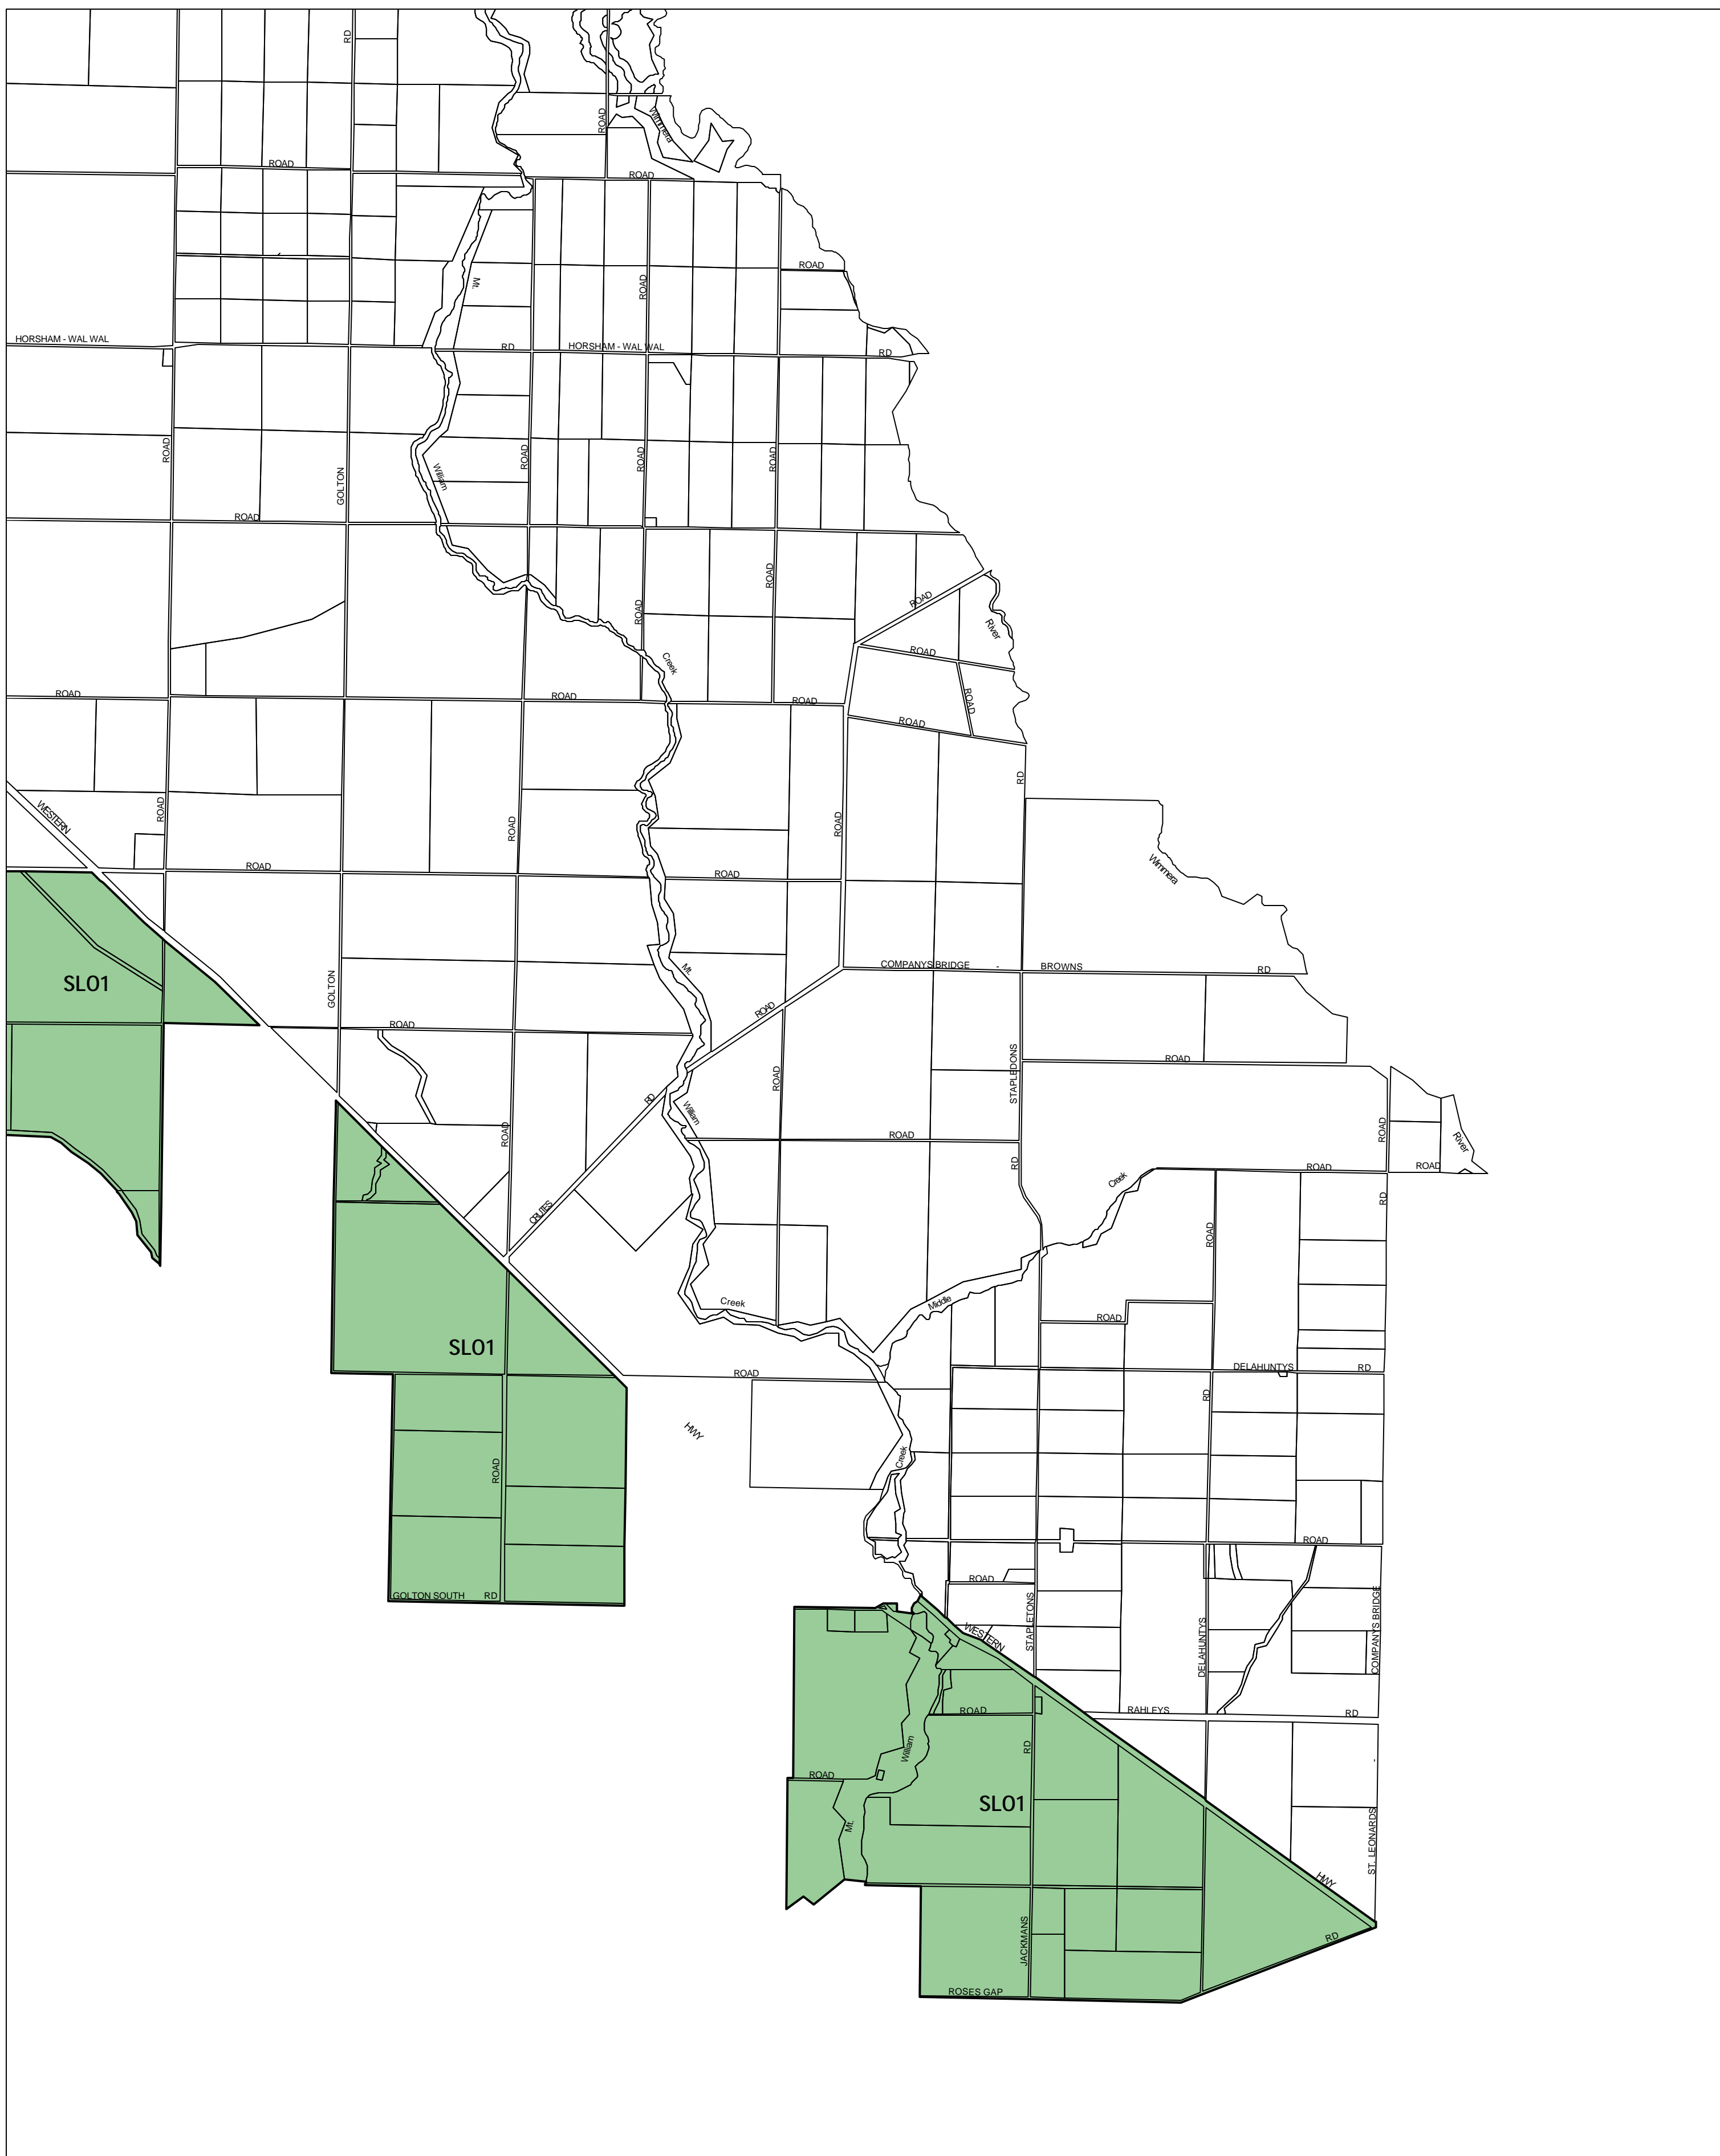

HORSHAM PLANNING SCHEME - LOCAL PROVISION

Overlays

SLO1 Significant Landscape Overlay - Schedule 1

AUSTRALIAN MAP GRID ZONE 54

Printed: 20/6/2007

AMENDMENT C18 PART 1