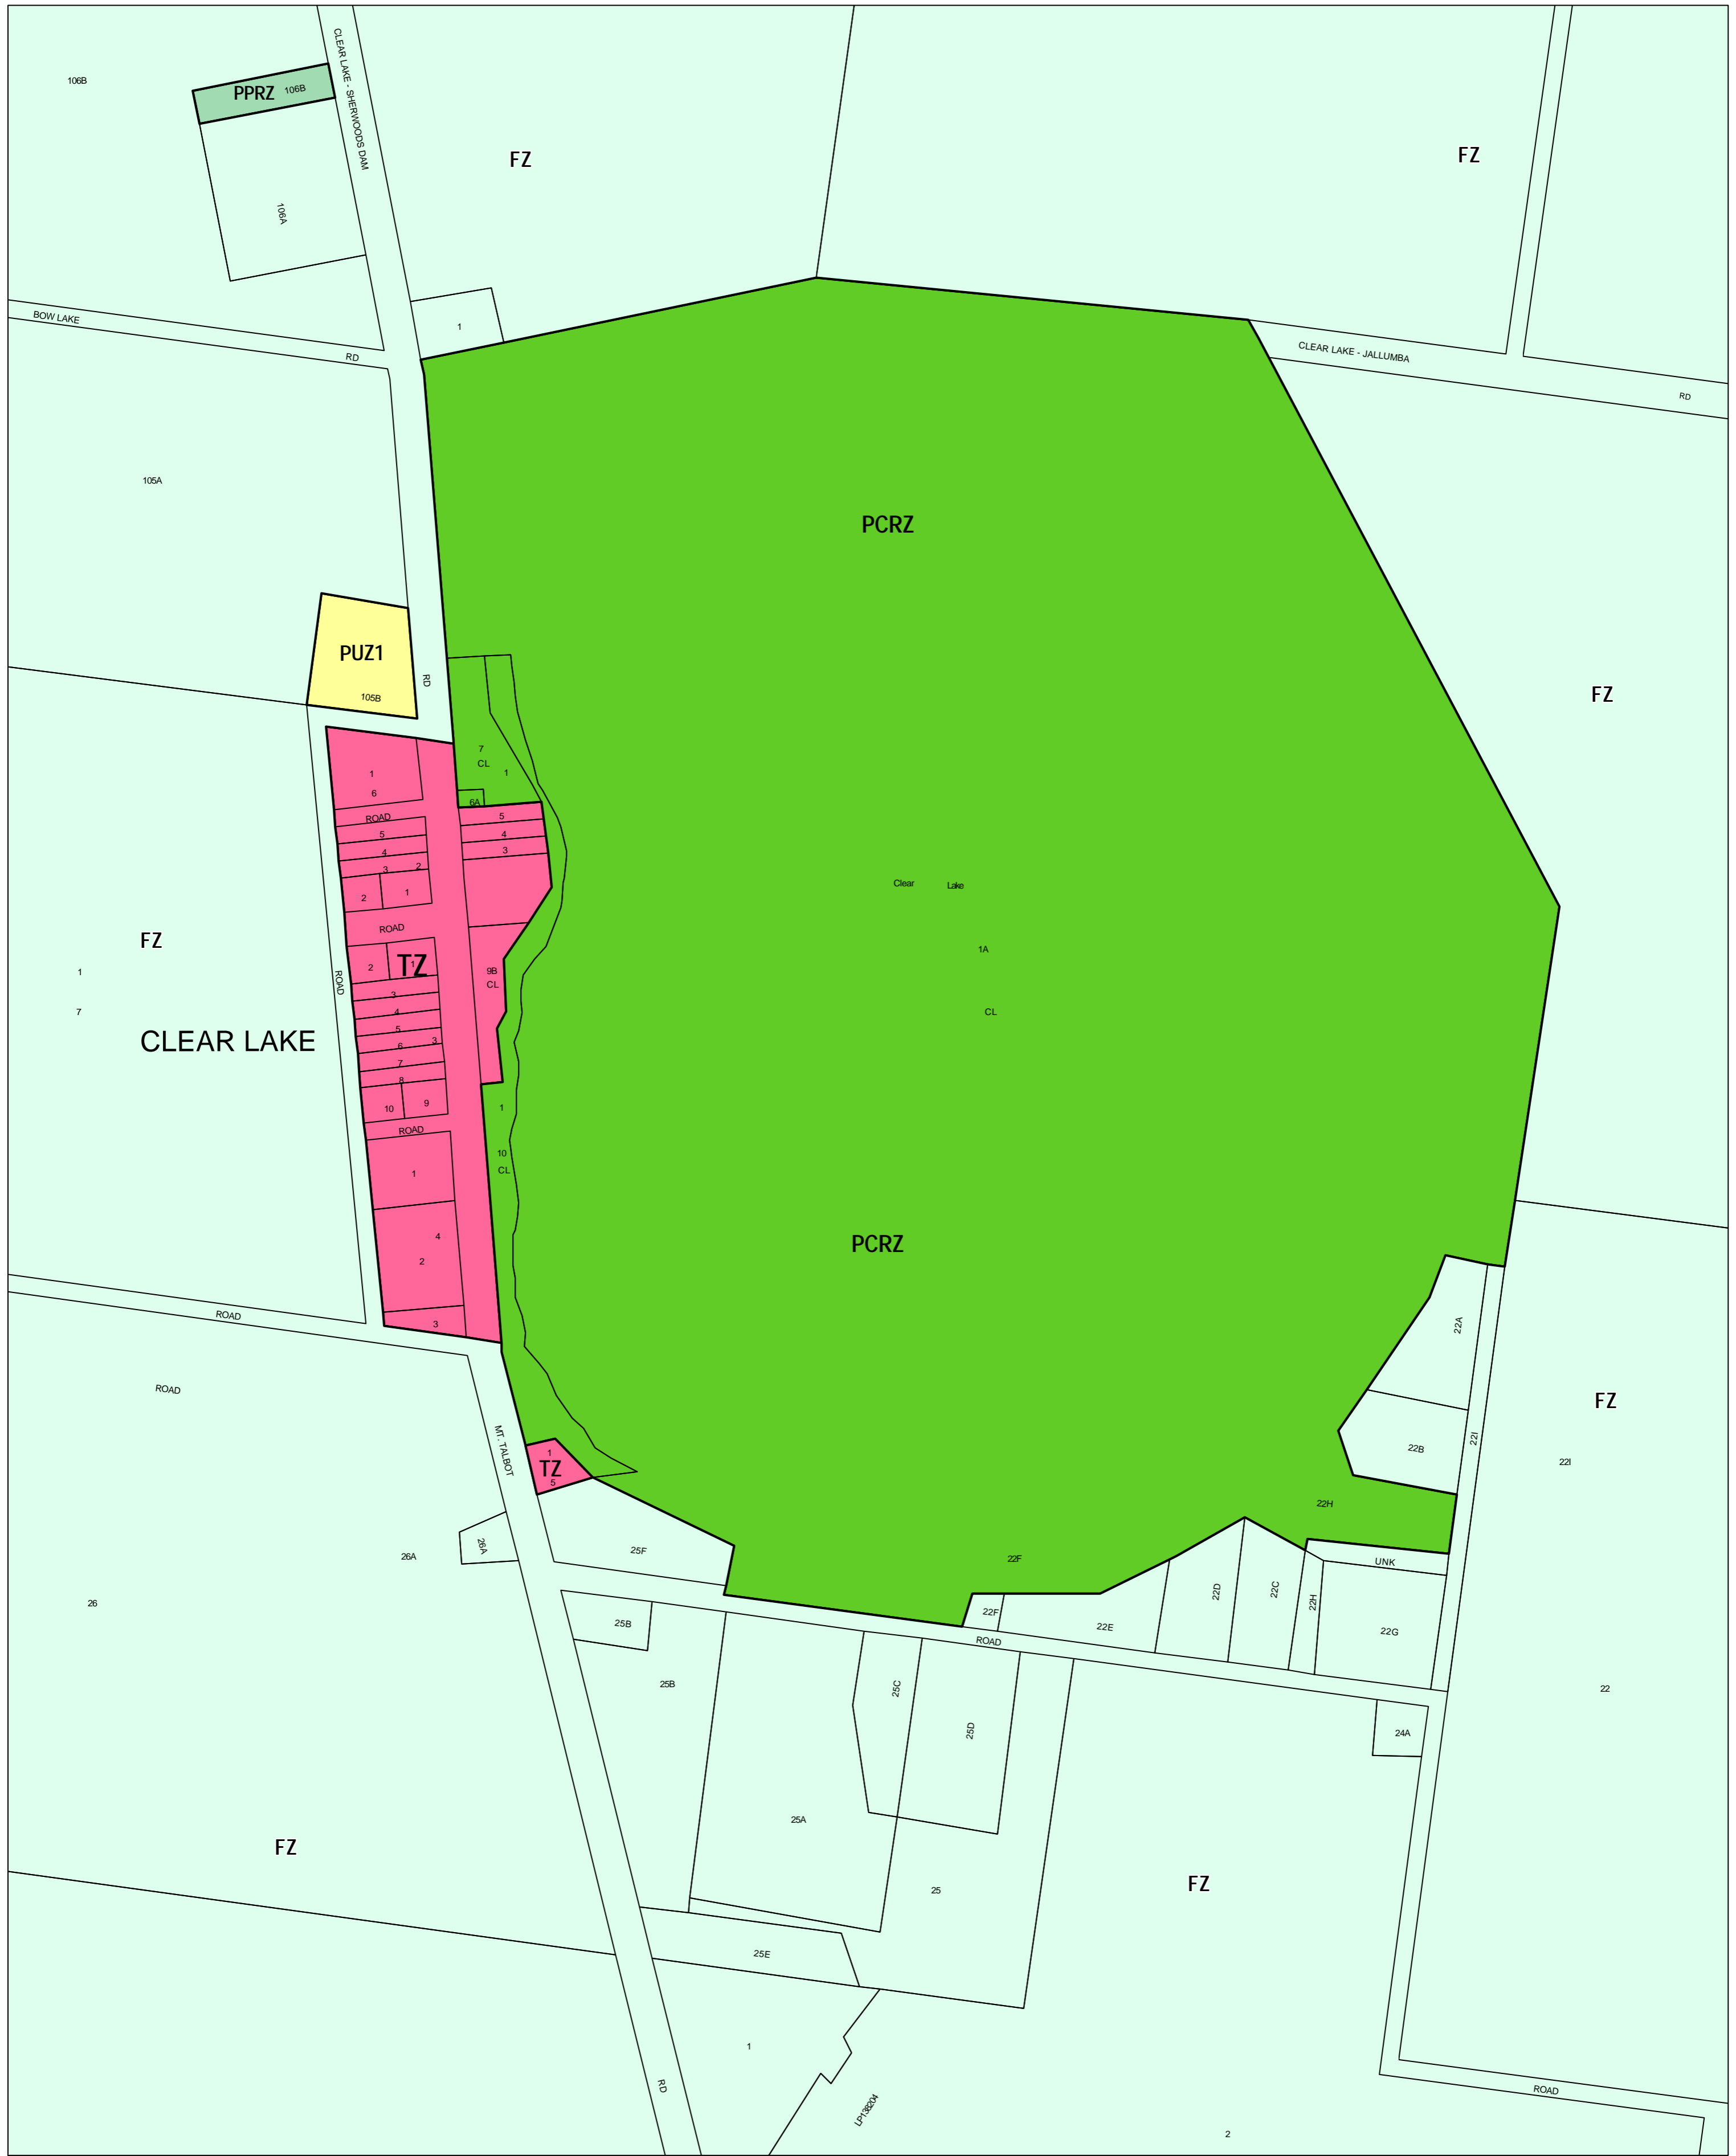

HORSHAM PLANNING SCHEME - LOCAL PROVISION

Public Land	Public Conservation And Resource Zone
PPRZ	Public Park And Recreation Zone
PUZ1	Public Use Zone - Service And Utility
Residential	Township Zone
Rural	Farming Zone

100 200 300 400 500 m

AUSTRALIAN MAP GRID ZONE 54

INDEX TO ADJOINING METRIC SERIES MAP

Printed: 12/7/2007

AMENDMENT C40

ZONES

MAP No 27