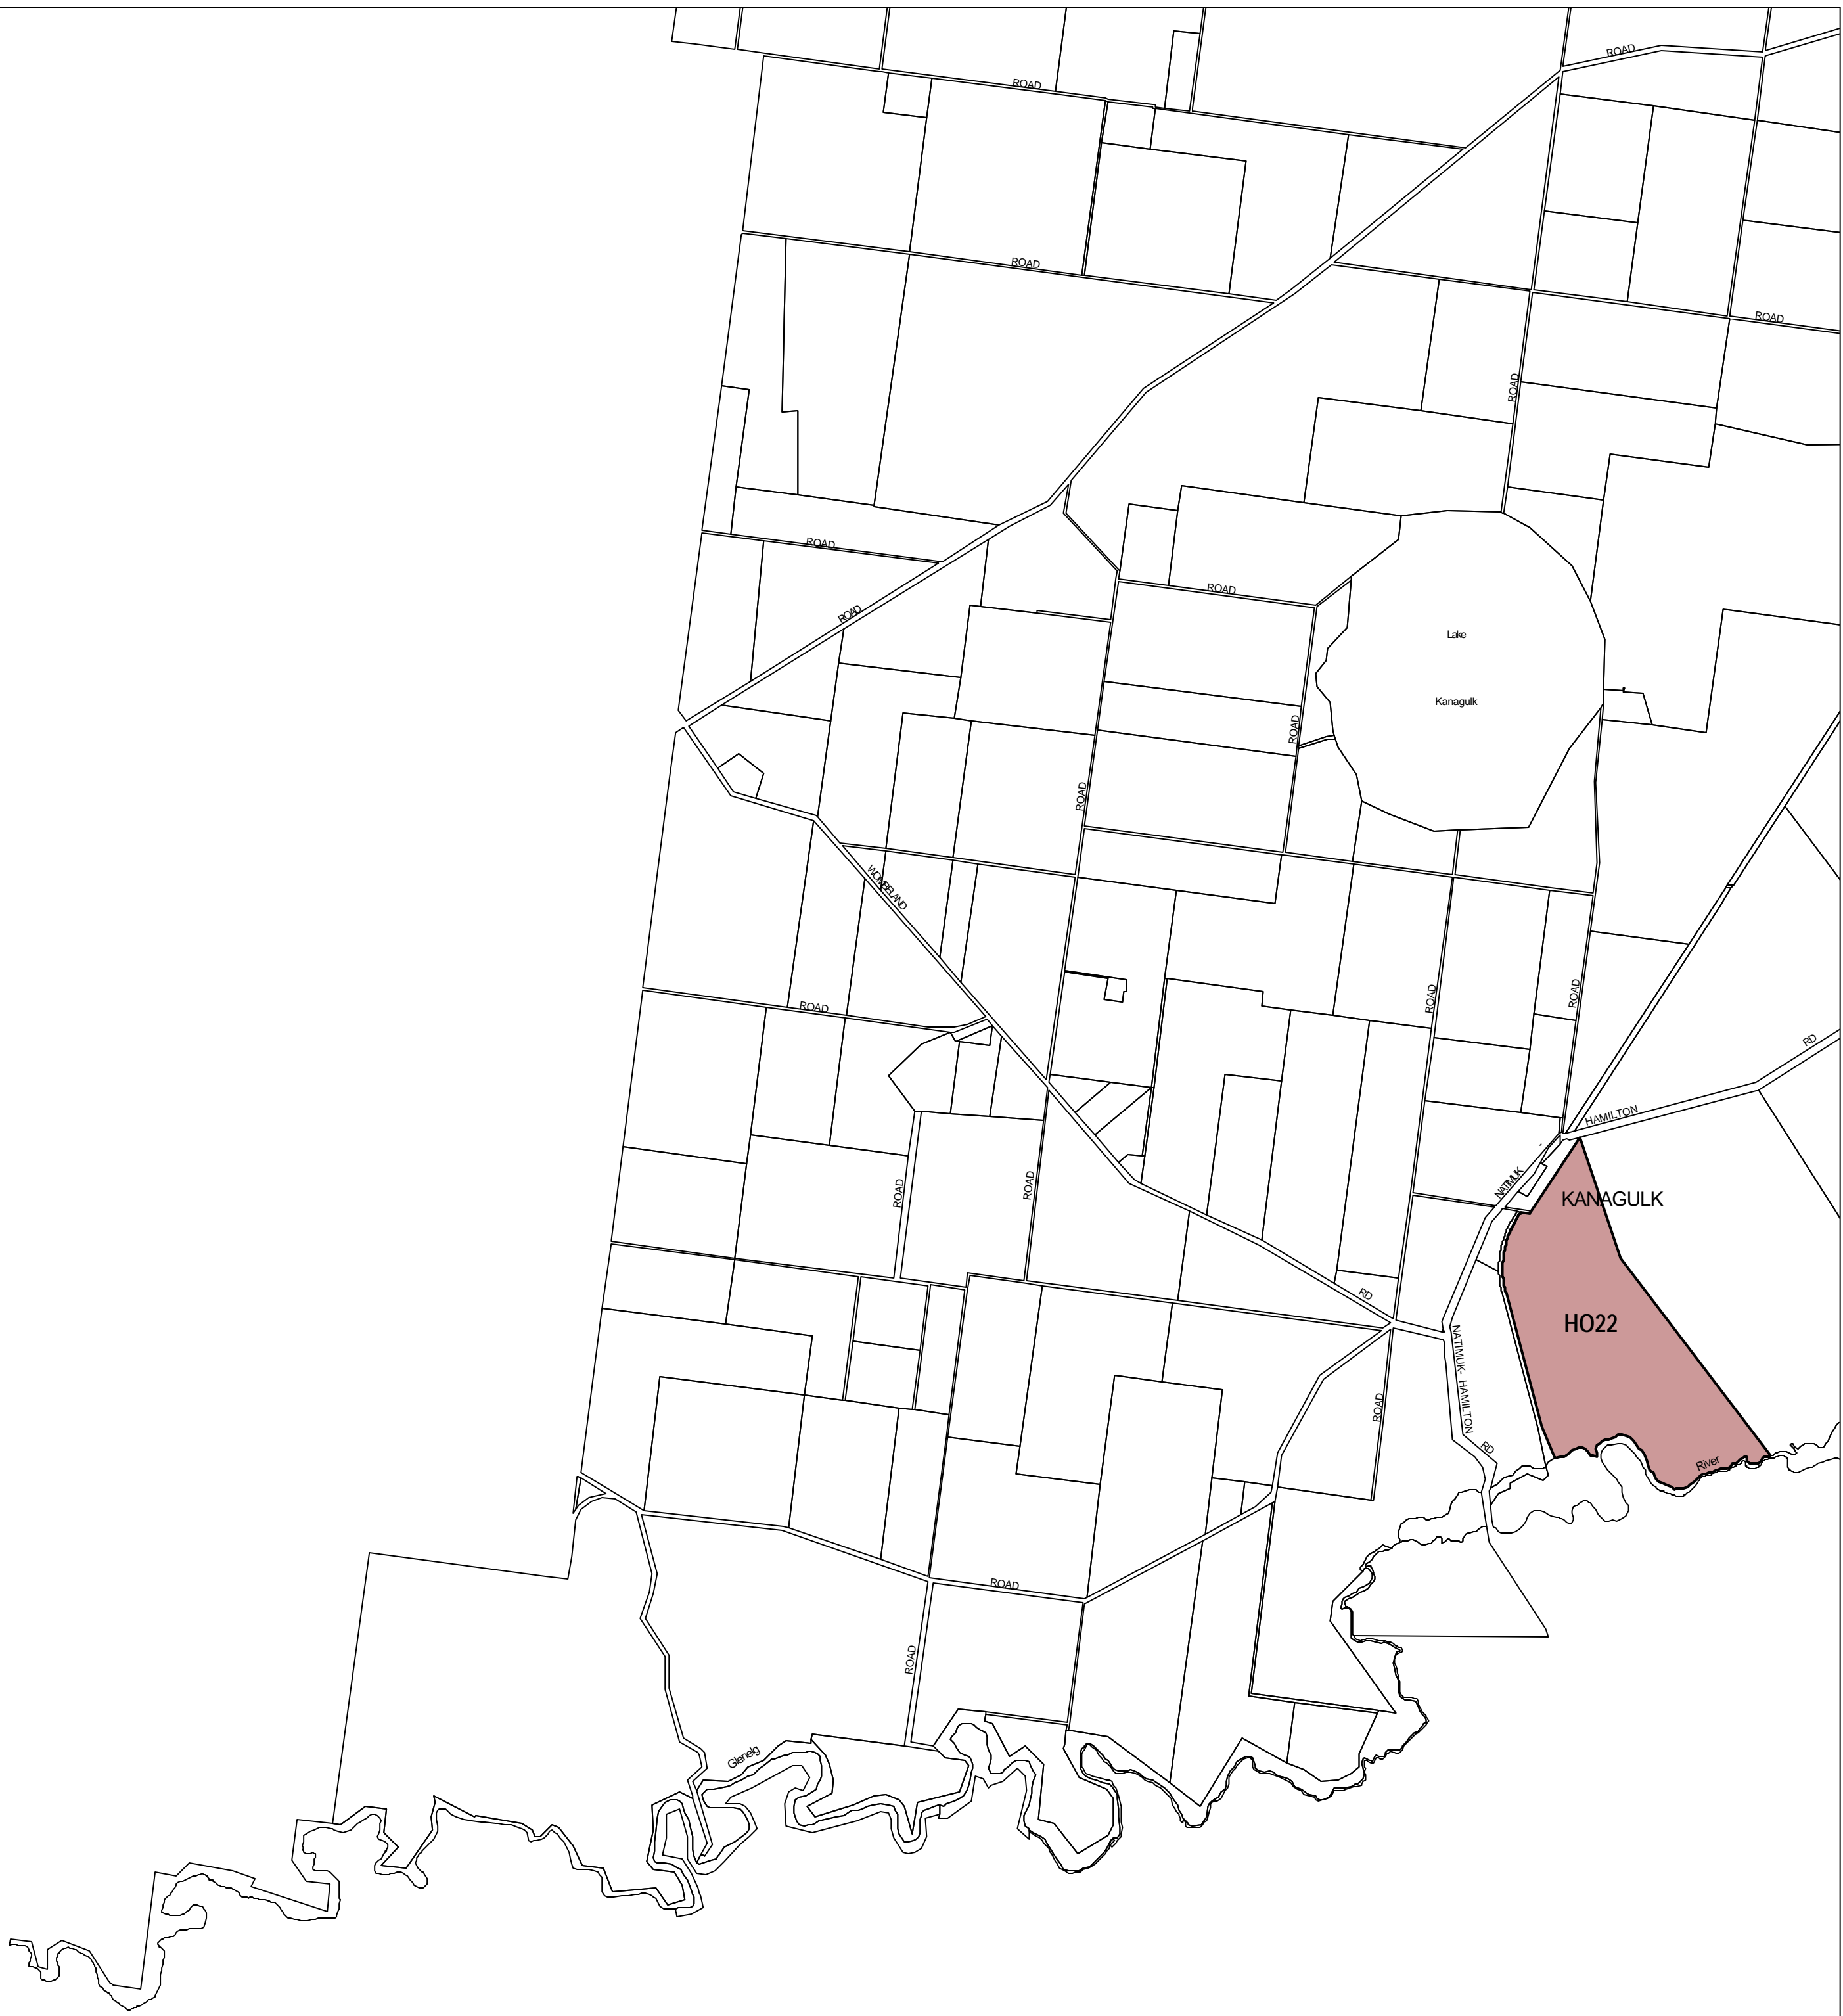

HORSHAM PLANNING SCHEME - LOCAL PROVISION

Overlays
Heritage Overlay

AUSTRALIAN MAP GRID ZONE 54

Printed: 8/7/2009

AMENDMENT C45