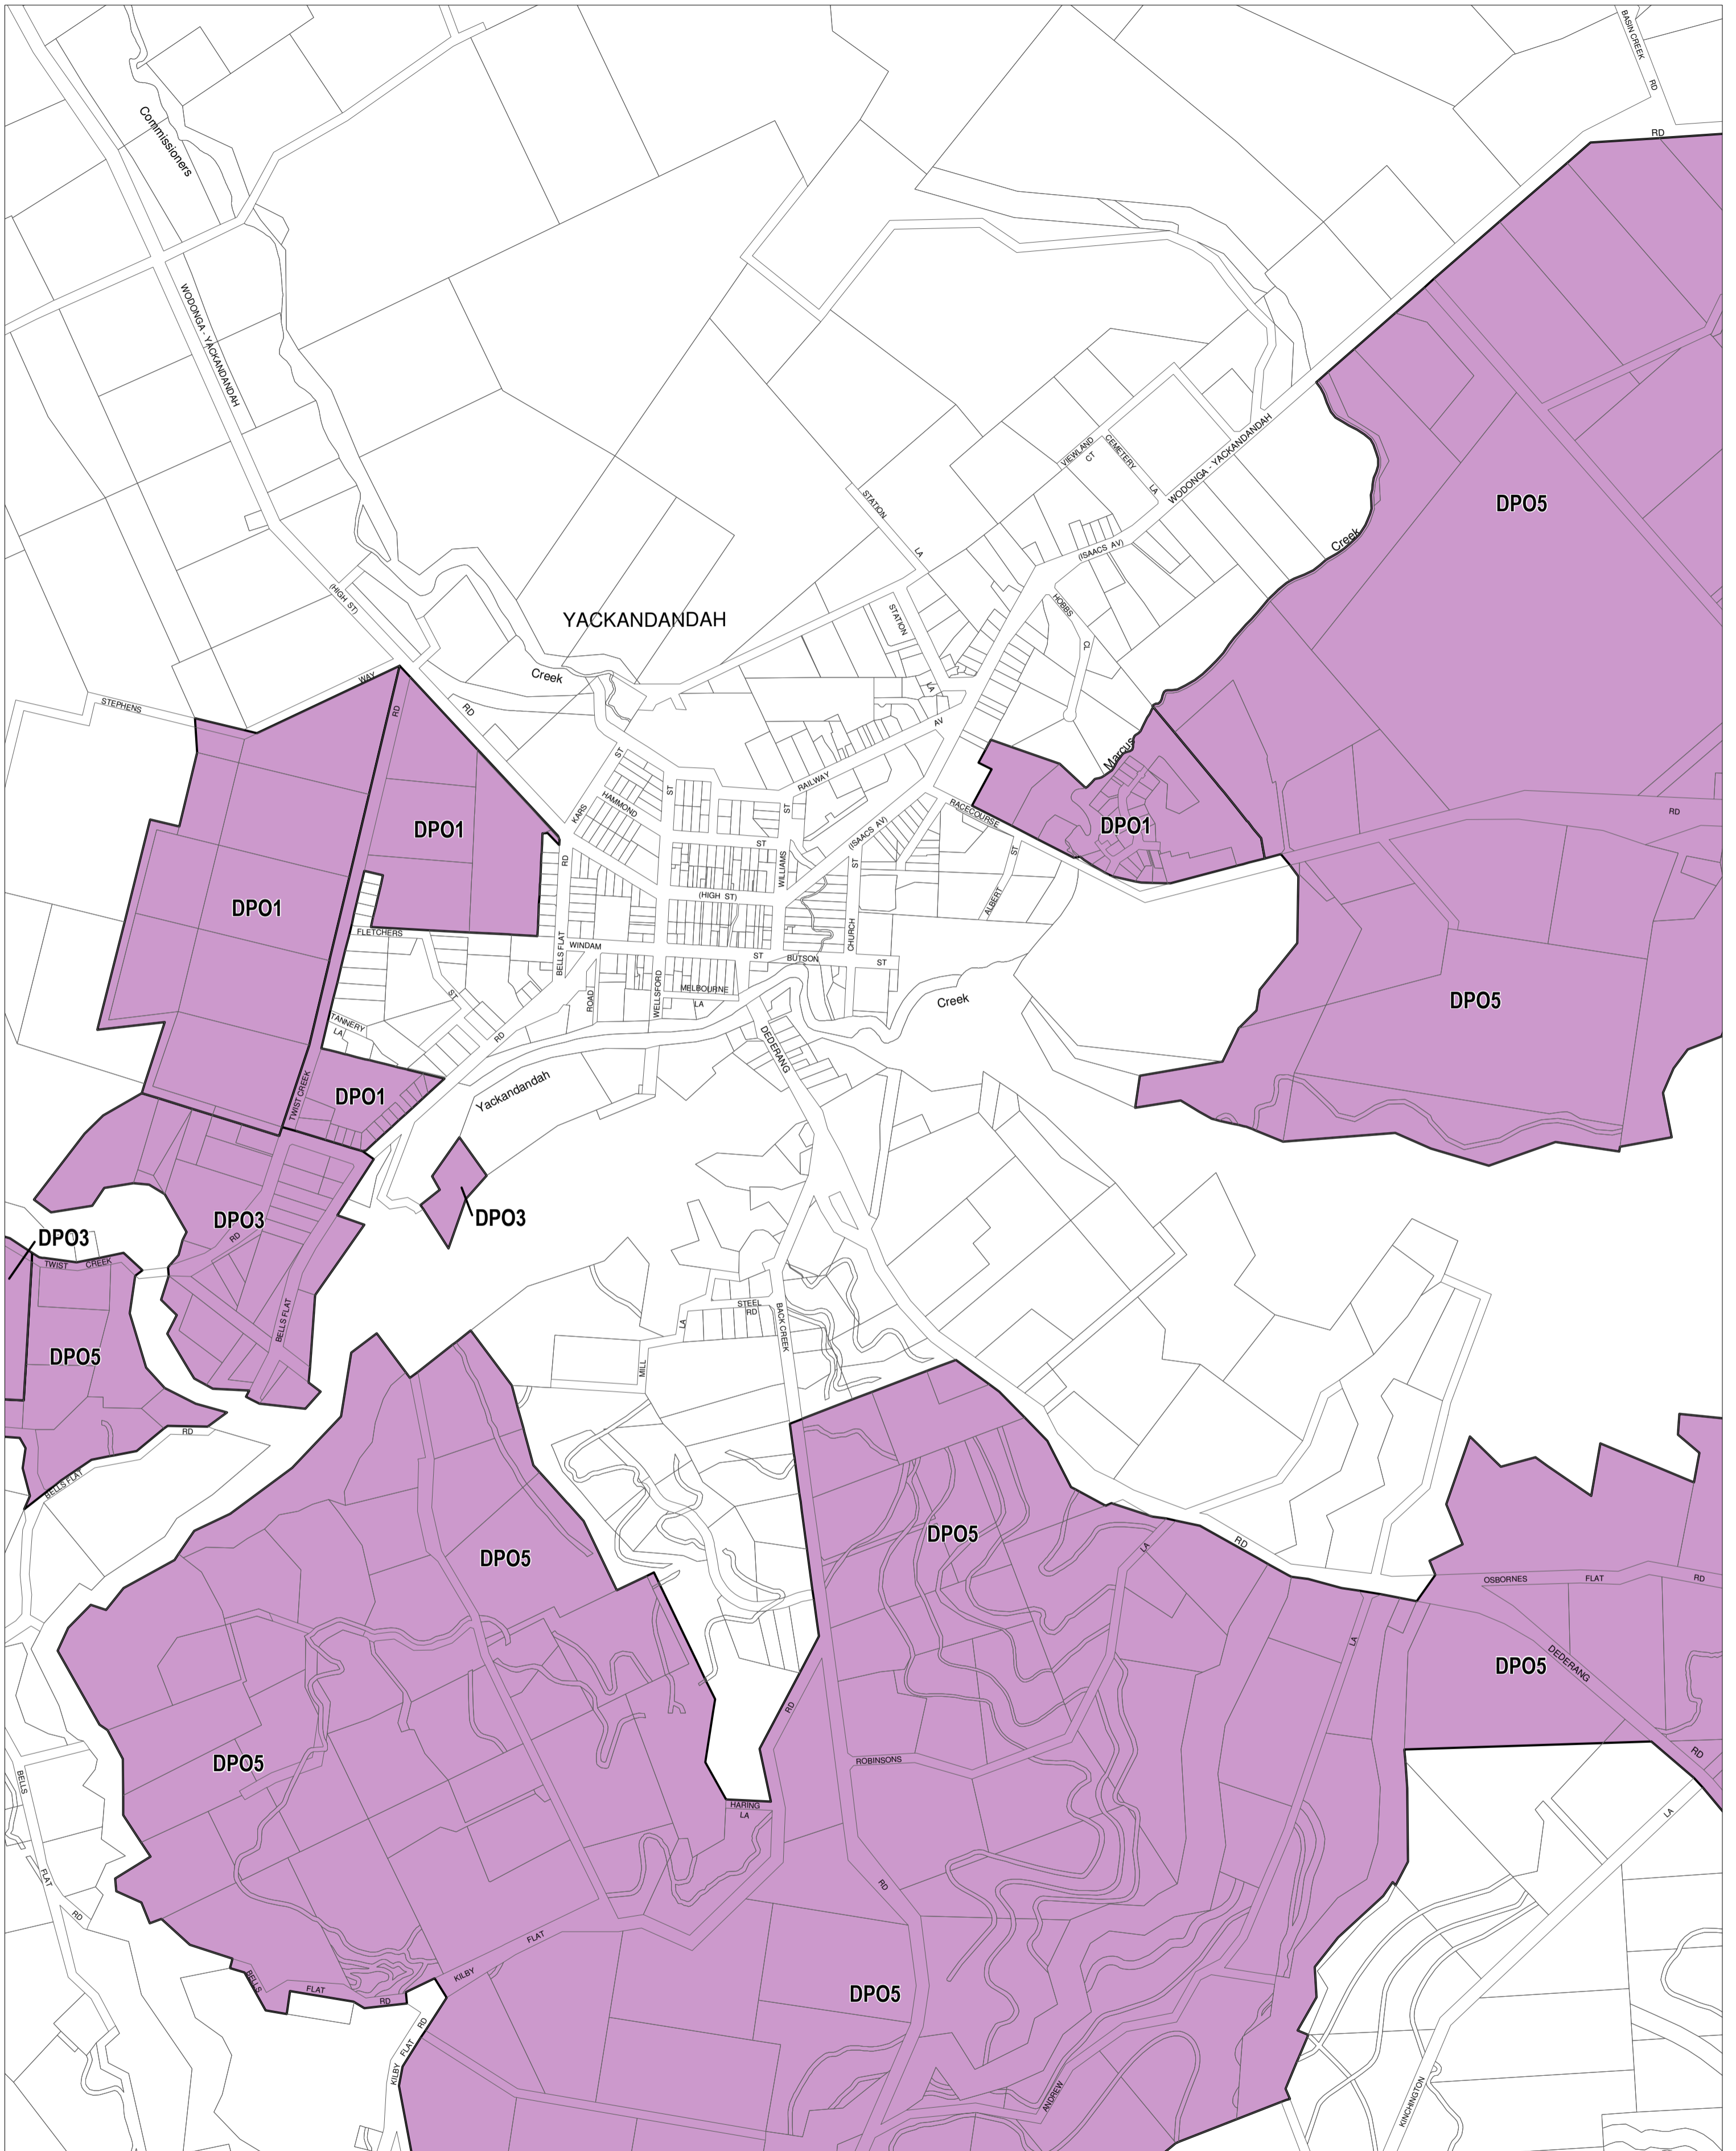

INDIGO PLANNING SCHEME - LOCAL PROVISION

Overlays	
	Development Plan Overlay - Schedule 1
	Development Plan Overlay - Schedule 3
	Development Plan Overlay - Schedule 5