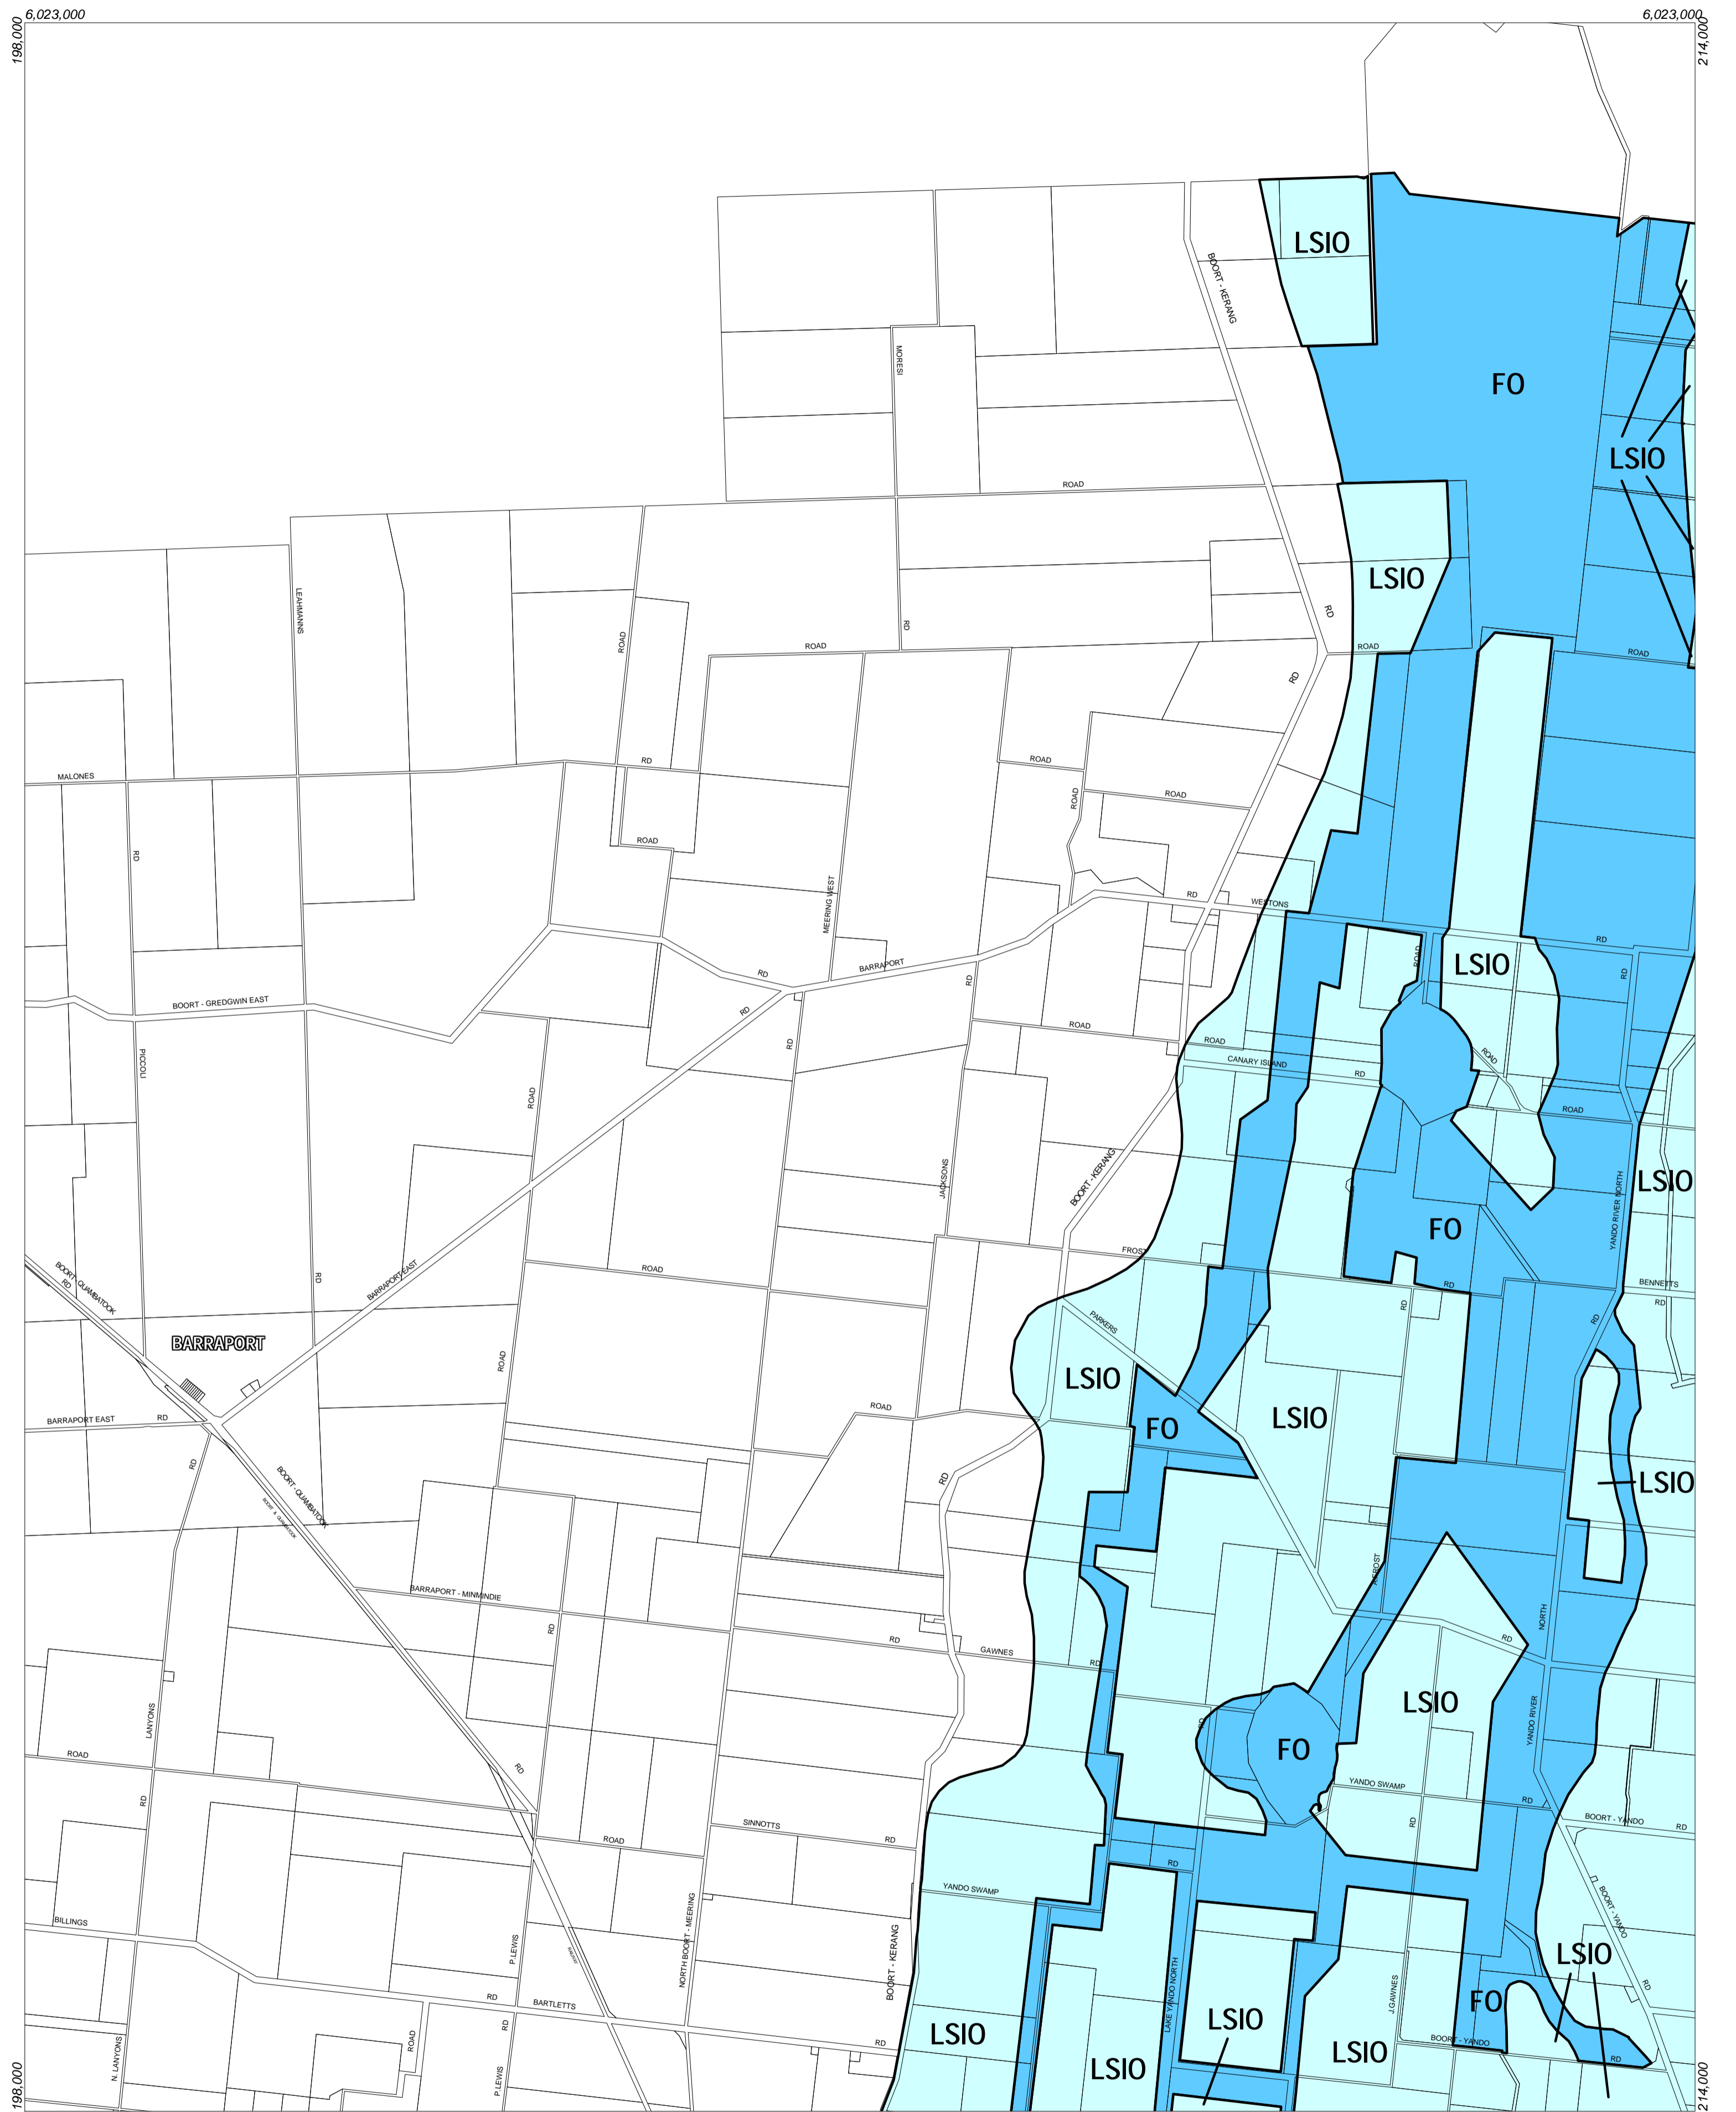

# LODDON PLANNING SCHEME - LOCAL PROVISION

This publication is copyright. No part may be reproduced by any process except in accordance with the provisions of the Copyright Act. © State of Victoria.

This map should be read in conjunction with additional Planning Overlay Maps (if applicable) as indicated on the INDEX TO MAPS.

**Overlays**

- Floodway Overlay
- Land Subject To Inundation Overlay

Amendment C9  
Printed: 8/12/2004