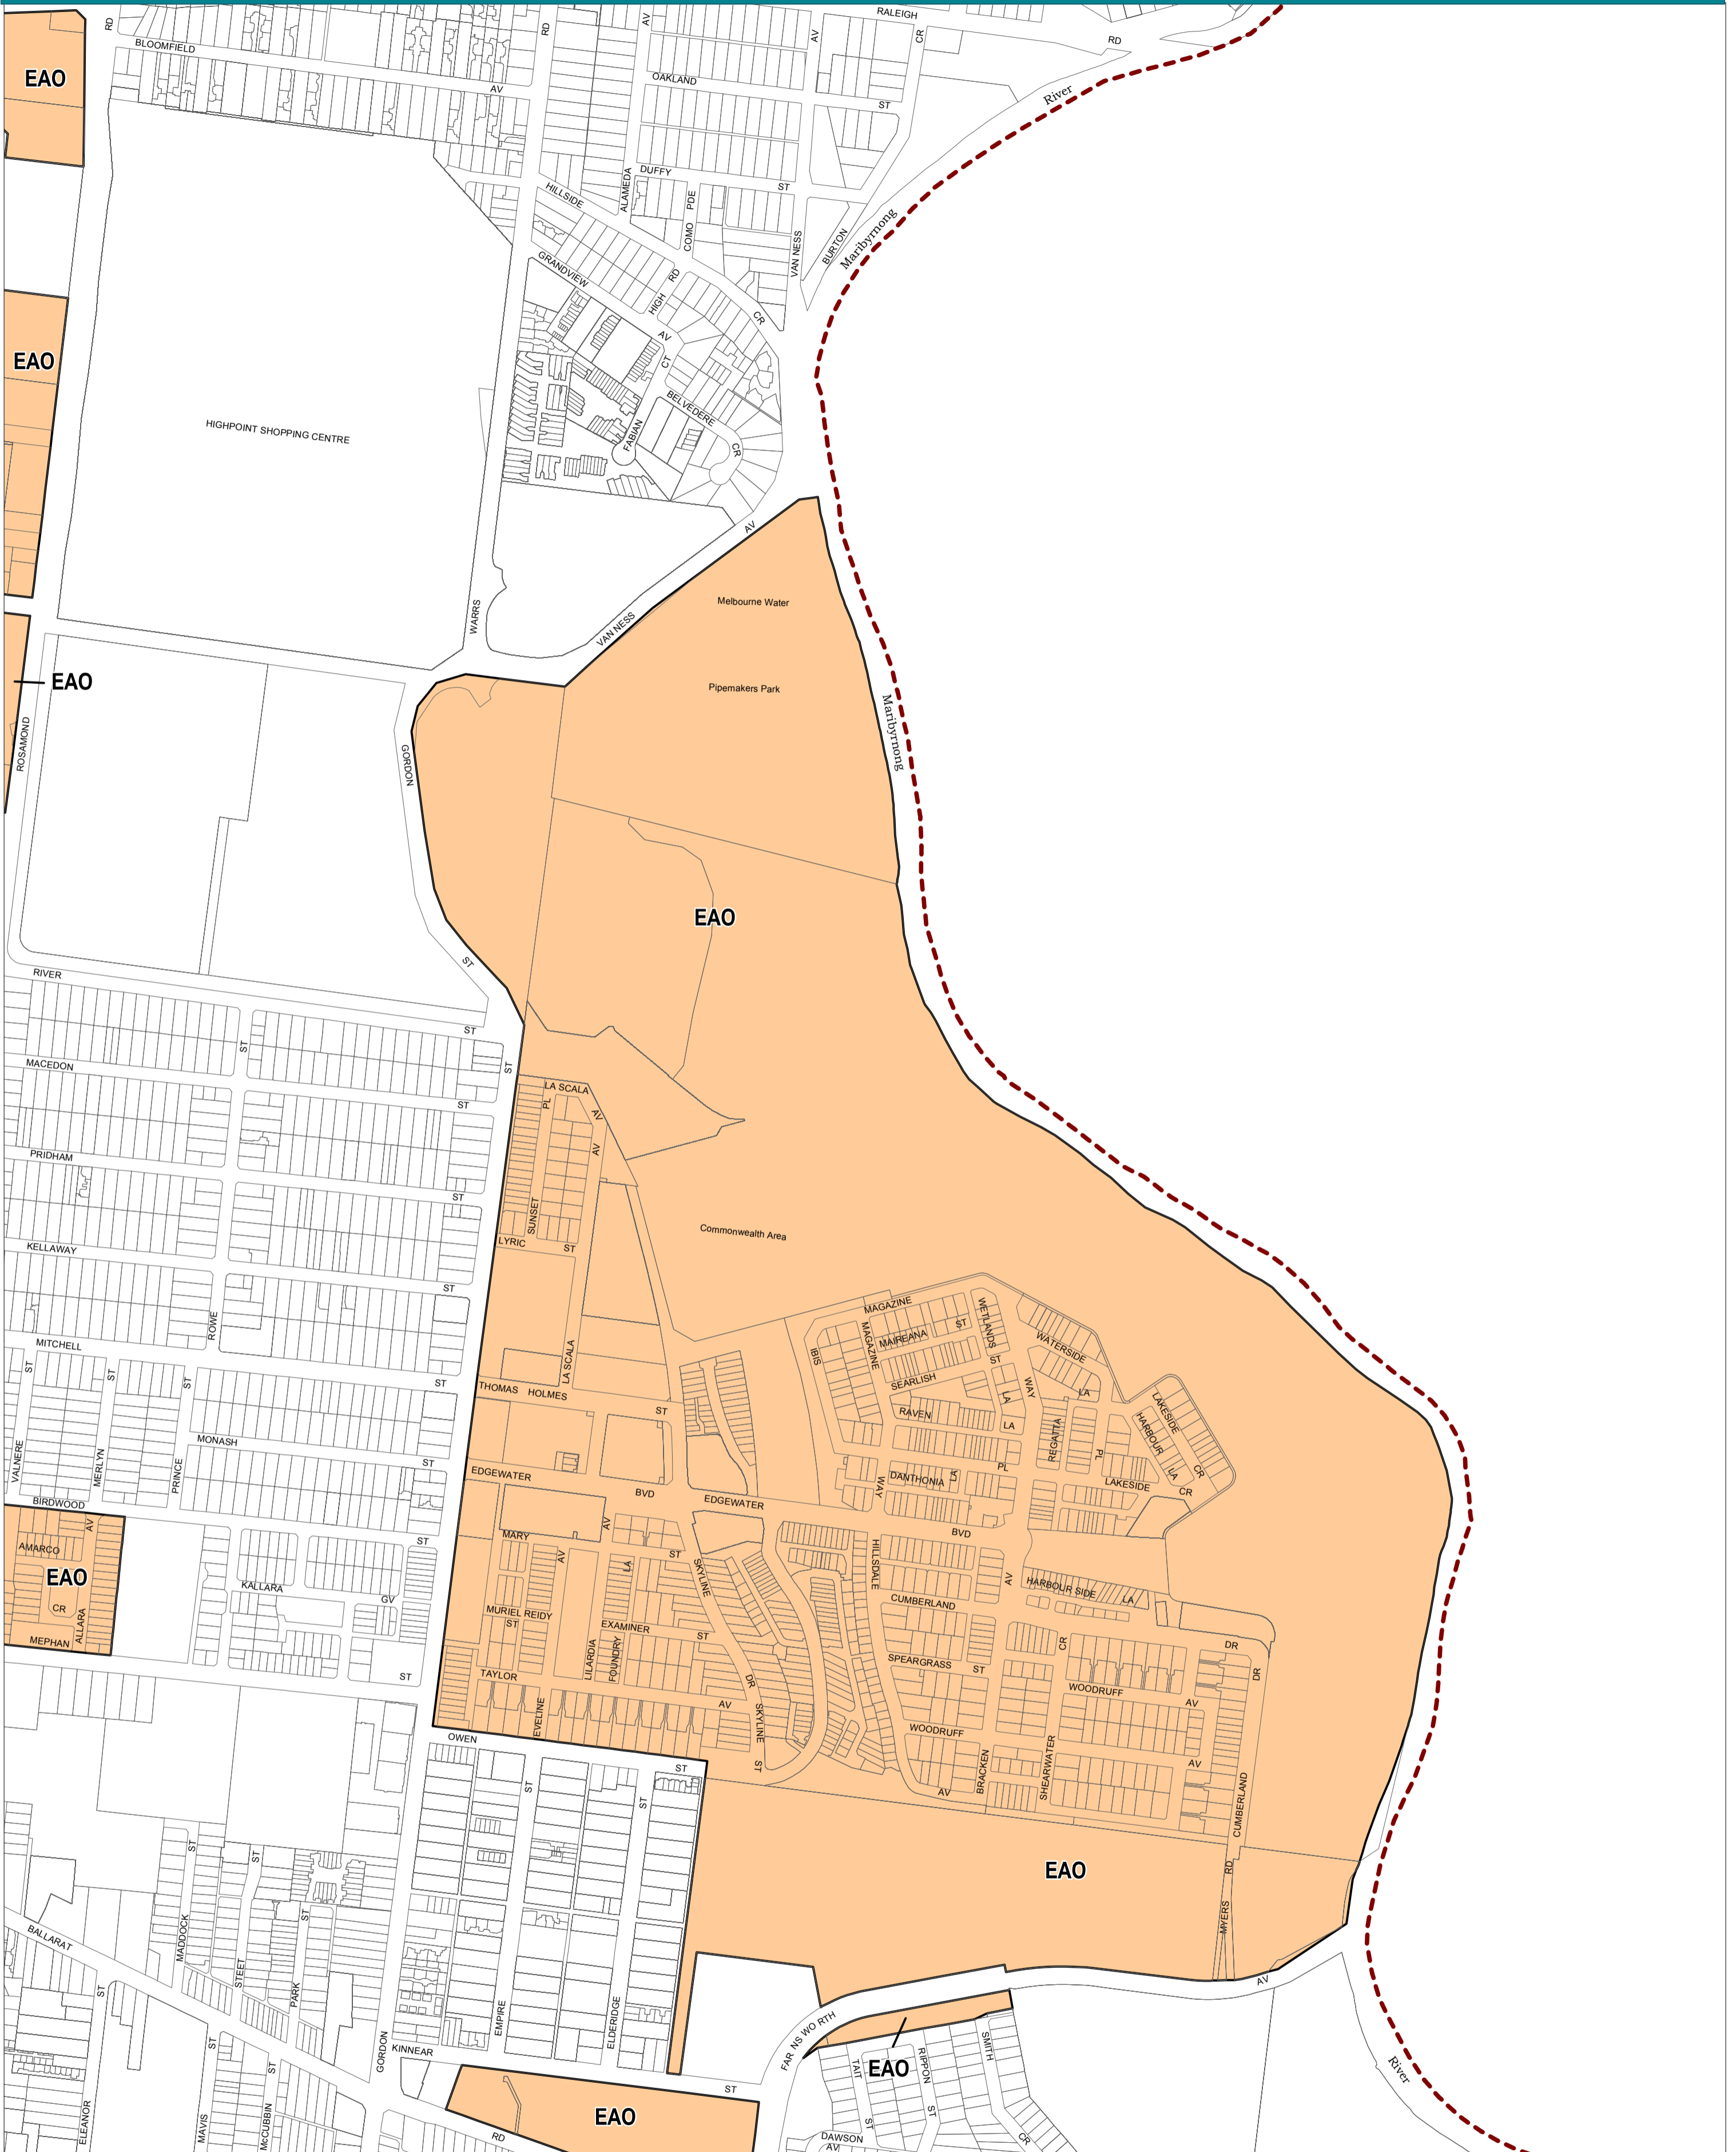

MARIBYRNONG PLANNING SCHEME - LOCAL PROVISION

Overlays

- Environmental Audit Overlay

Municipal Boundary

AUSTRALIAN MAP GRID ZONE 55

PREPARED BY: Planning Mapping Services

Environment, Land, Water and Planning

Printed: 26/8/2016

AMENDMENT C135