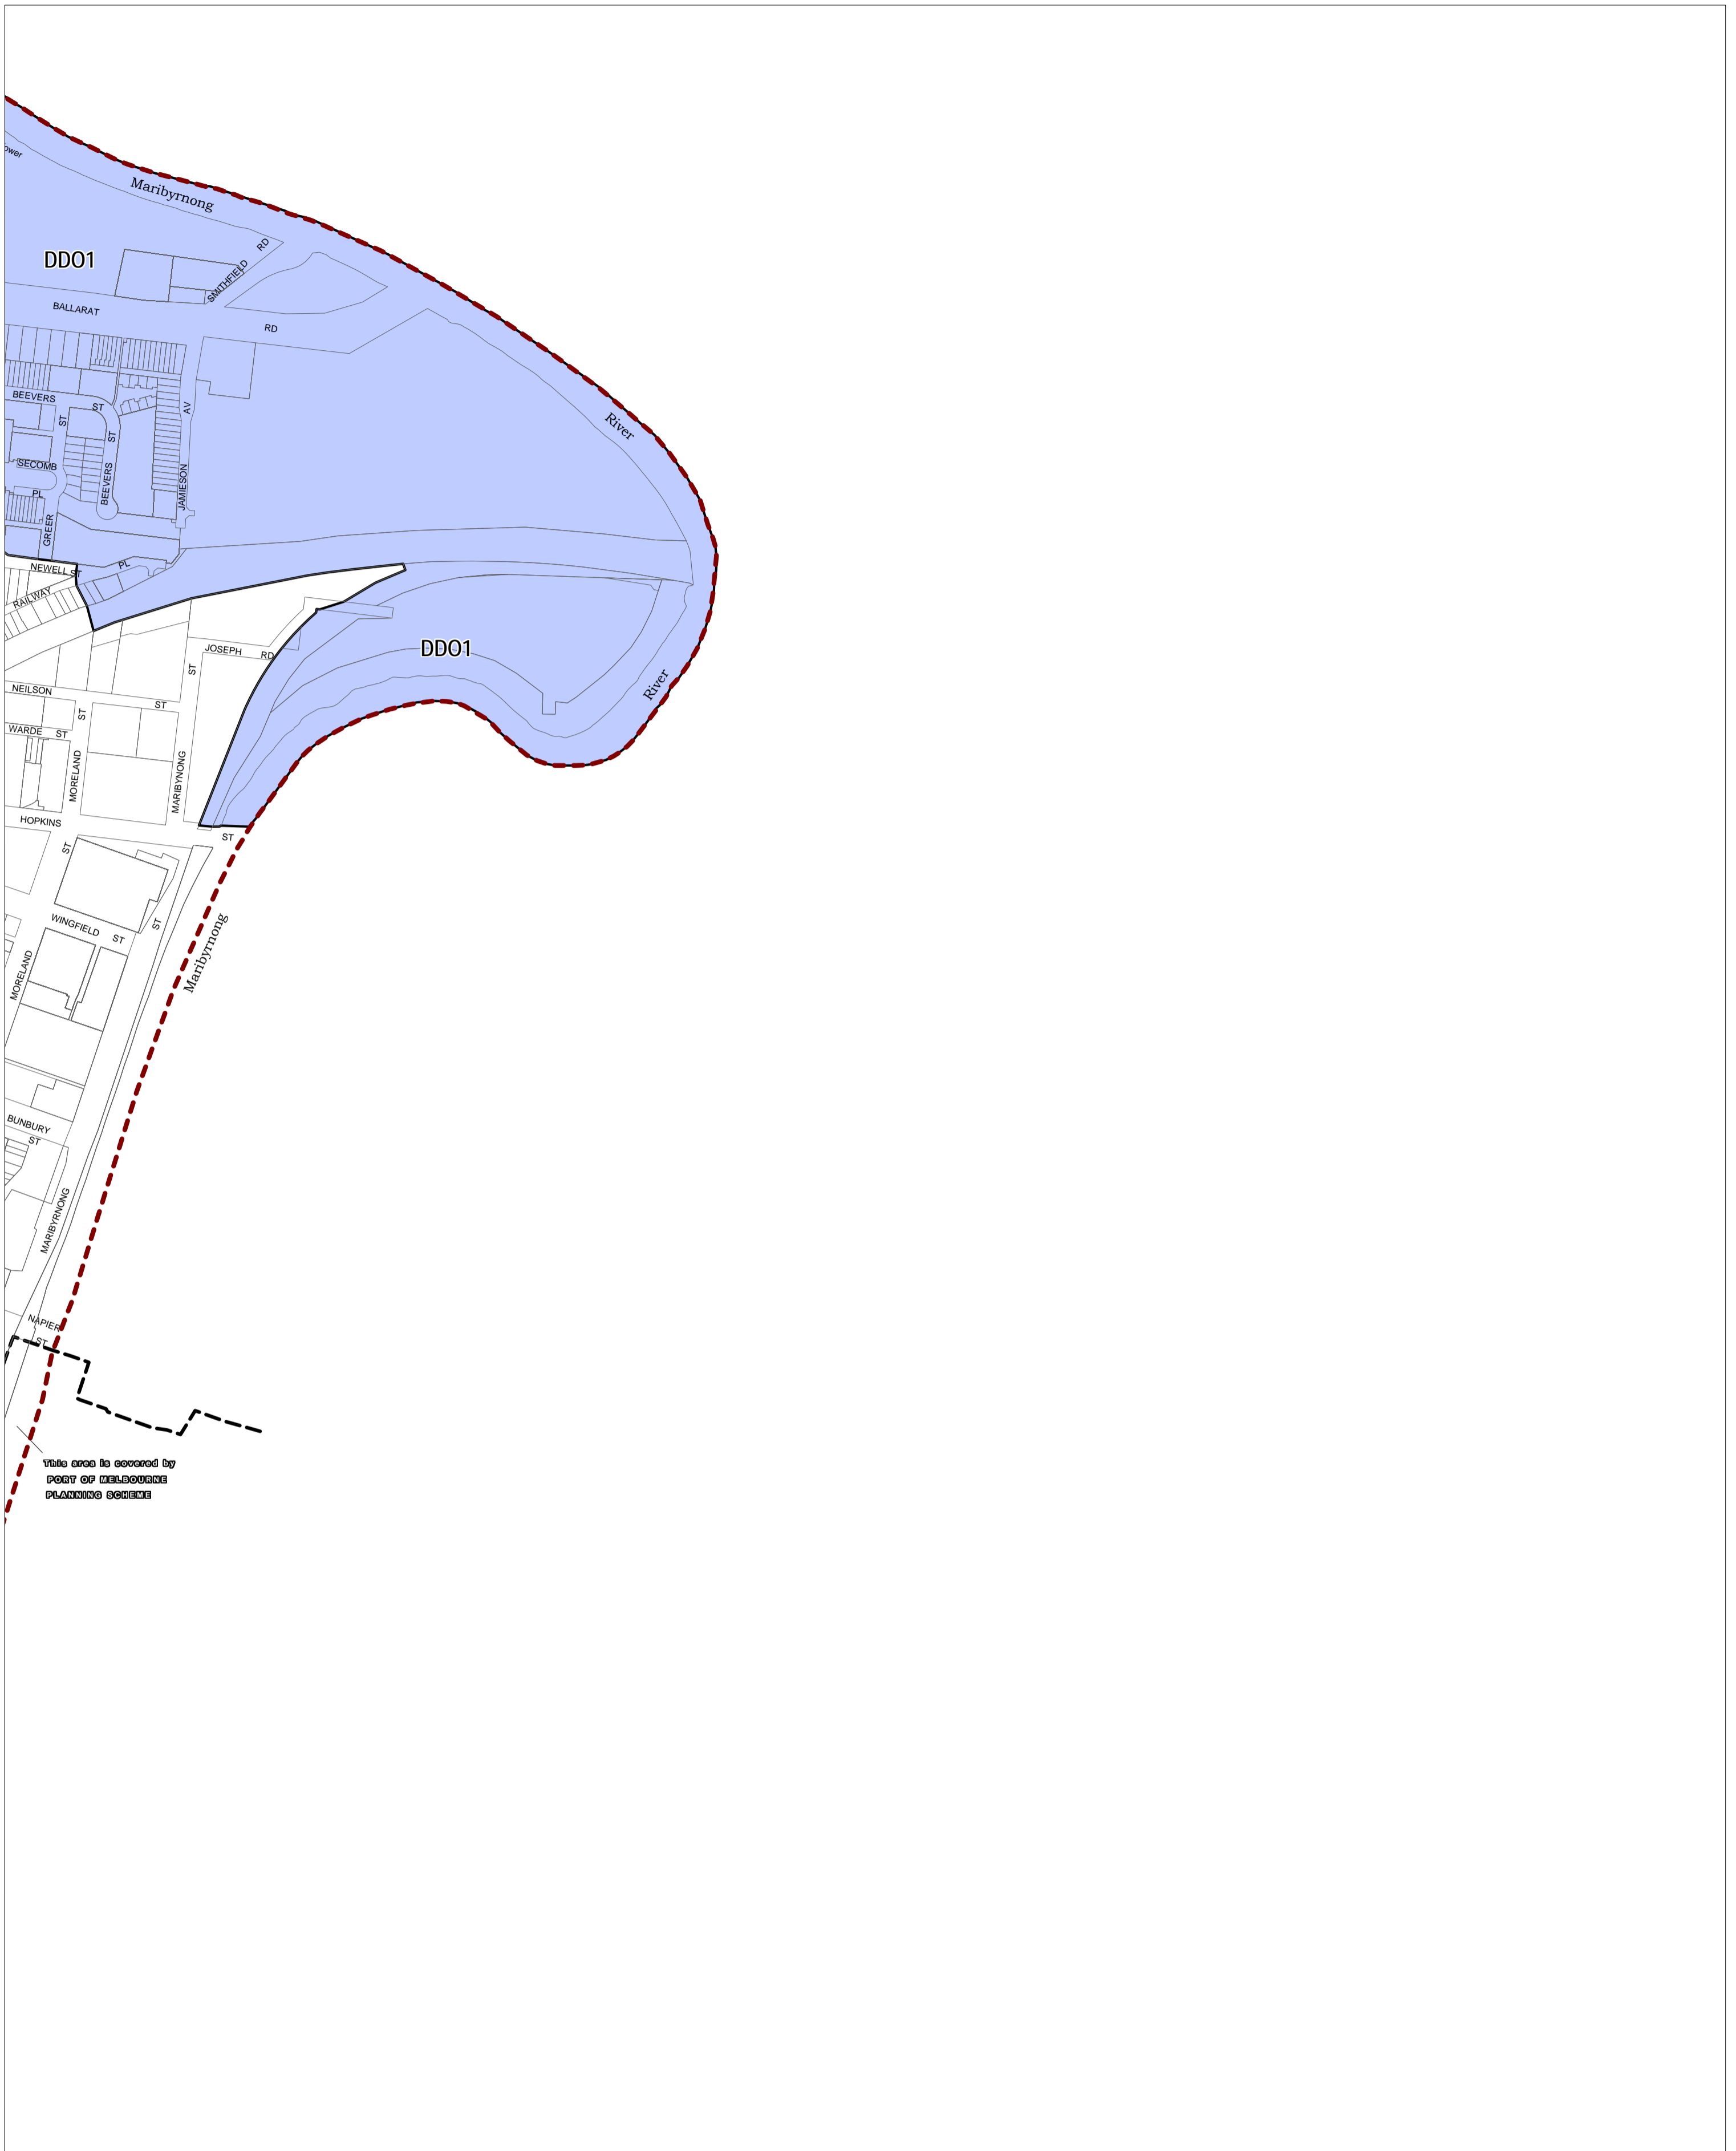

MARIBYRNONG PLANNING SCHEME - LOCAL PROVISION

Overlays

- DDO1 Design And Development Overlay - Schedule 1

AUSTRALIAN MAP GRID ZONE 55

Printed: 25/7/2013

AMENDMENT C105