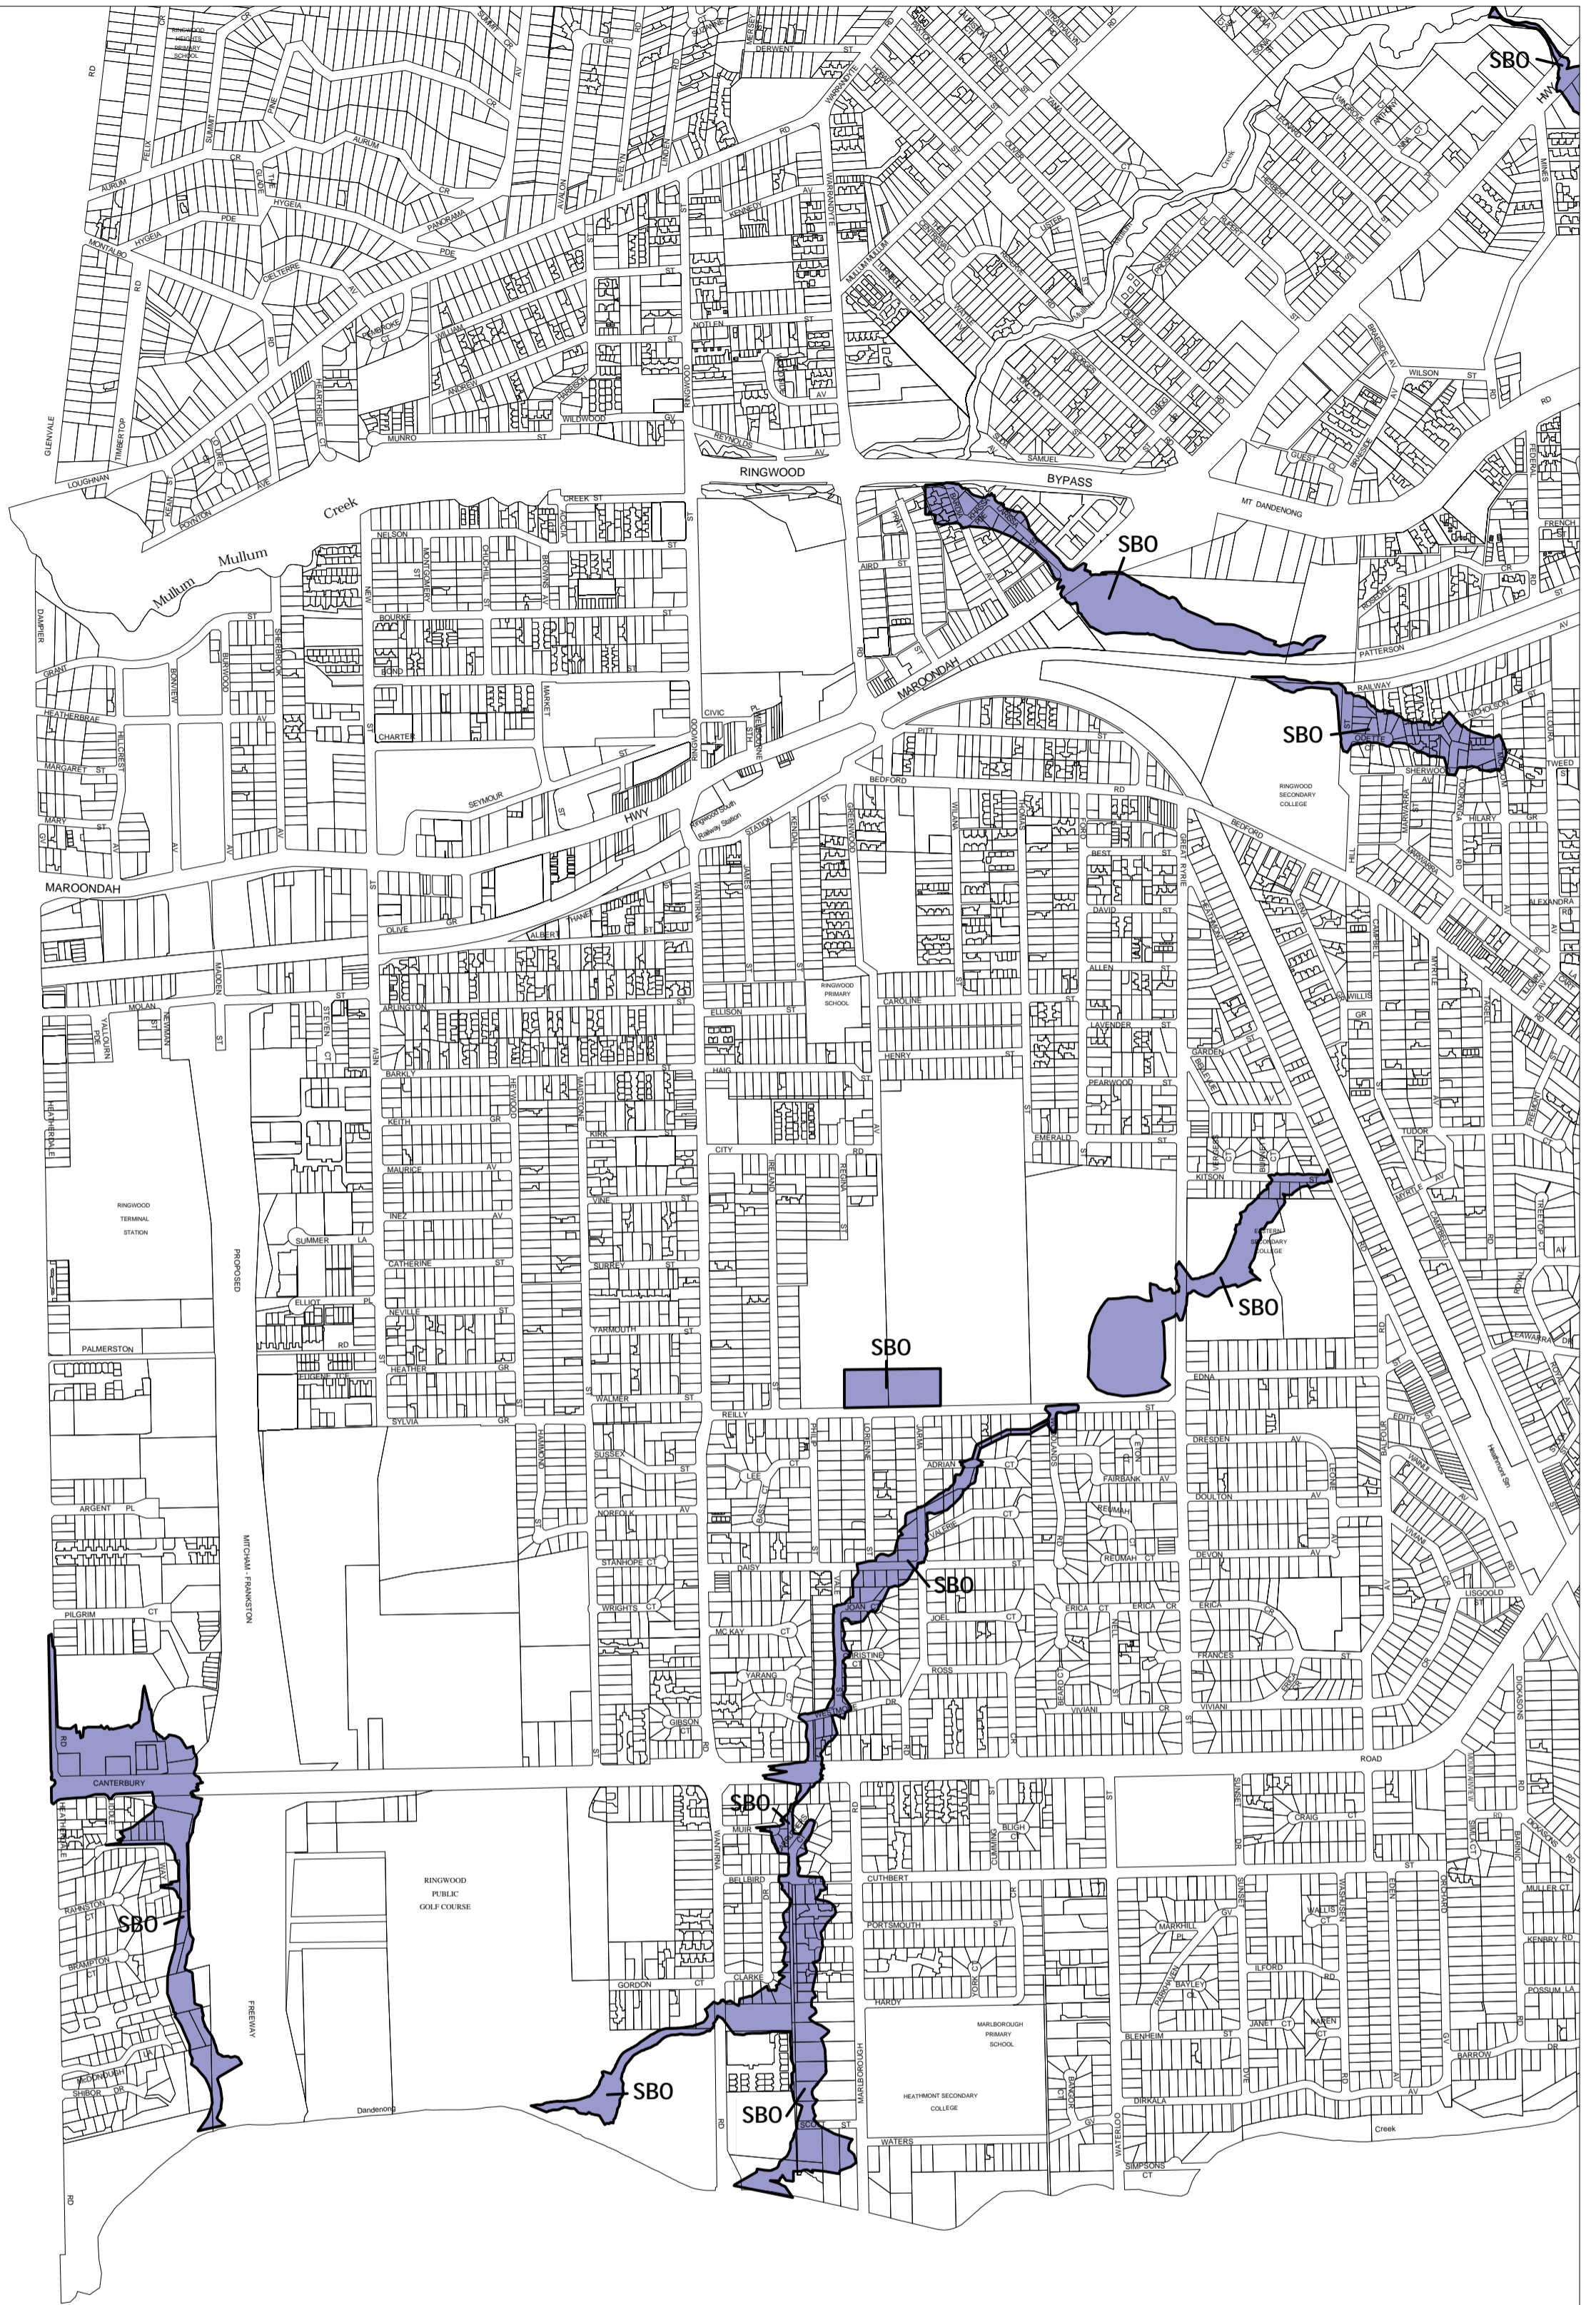

MAROONDAH PLANNING SCHEME - LOCAL PROVISION

See MANNINGHAM PLANNING SCHEME

See WHITEHORSE
PLANNING SCHEME

See KNOX PLANNING SCHEME

Overlays

SBO Special Building Overlay

AUSTRALIAN MAP GRID ZONE 55

INDEX TO ADJOINING METRIC SERIES MAP

Printed: 5/6/2007

AMENDMENT C4

SPECIAL BUILDING OVERLAY

MAP No 4SBO