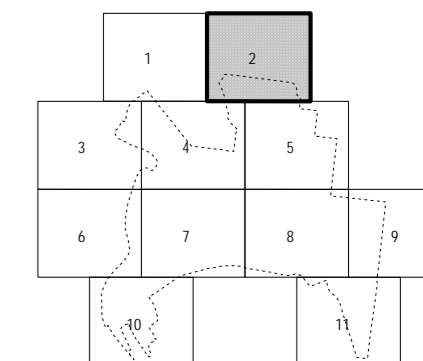

MELBOURNE PLANNING SCHEME - LOCAL PROVISION

ZONES

- Commercial**
- C1Z Commercial 1 Zone
- Industrial**
- IN1Z Industrial 1 Zone
- Public Land**
- PPRZ Public Park And Recreation Zone
- PUZ3 Public Use Zone - Health And Community
- PUZ7 Public Use Zone - Other Public Use
- PUZ1 Public Use Zone - Service And Utility
- PUZ4 Public Use Zone - Transport
- RDZ1 Road Zone - Category 1
- Residential**
- GRZ1 General Residential Zone - Schedule 1
- MUZ Mixed Use Zone
- RGZ1 Residential Growth Zone - Schedule 1

See MORELAND PLANNING SCHEME

INDEX TO ADJOINING MAPS

See MOONEE VALLEY PLANNING SCHEME

See YARRA PLANNING SCHEME

Printed: 29/4/2015

AMENDMENT VC122

MAP No 2