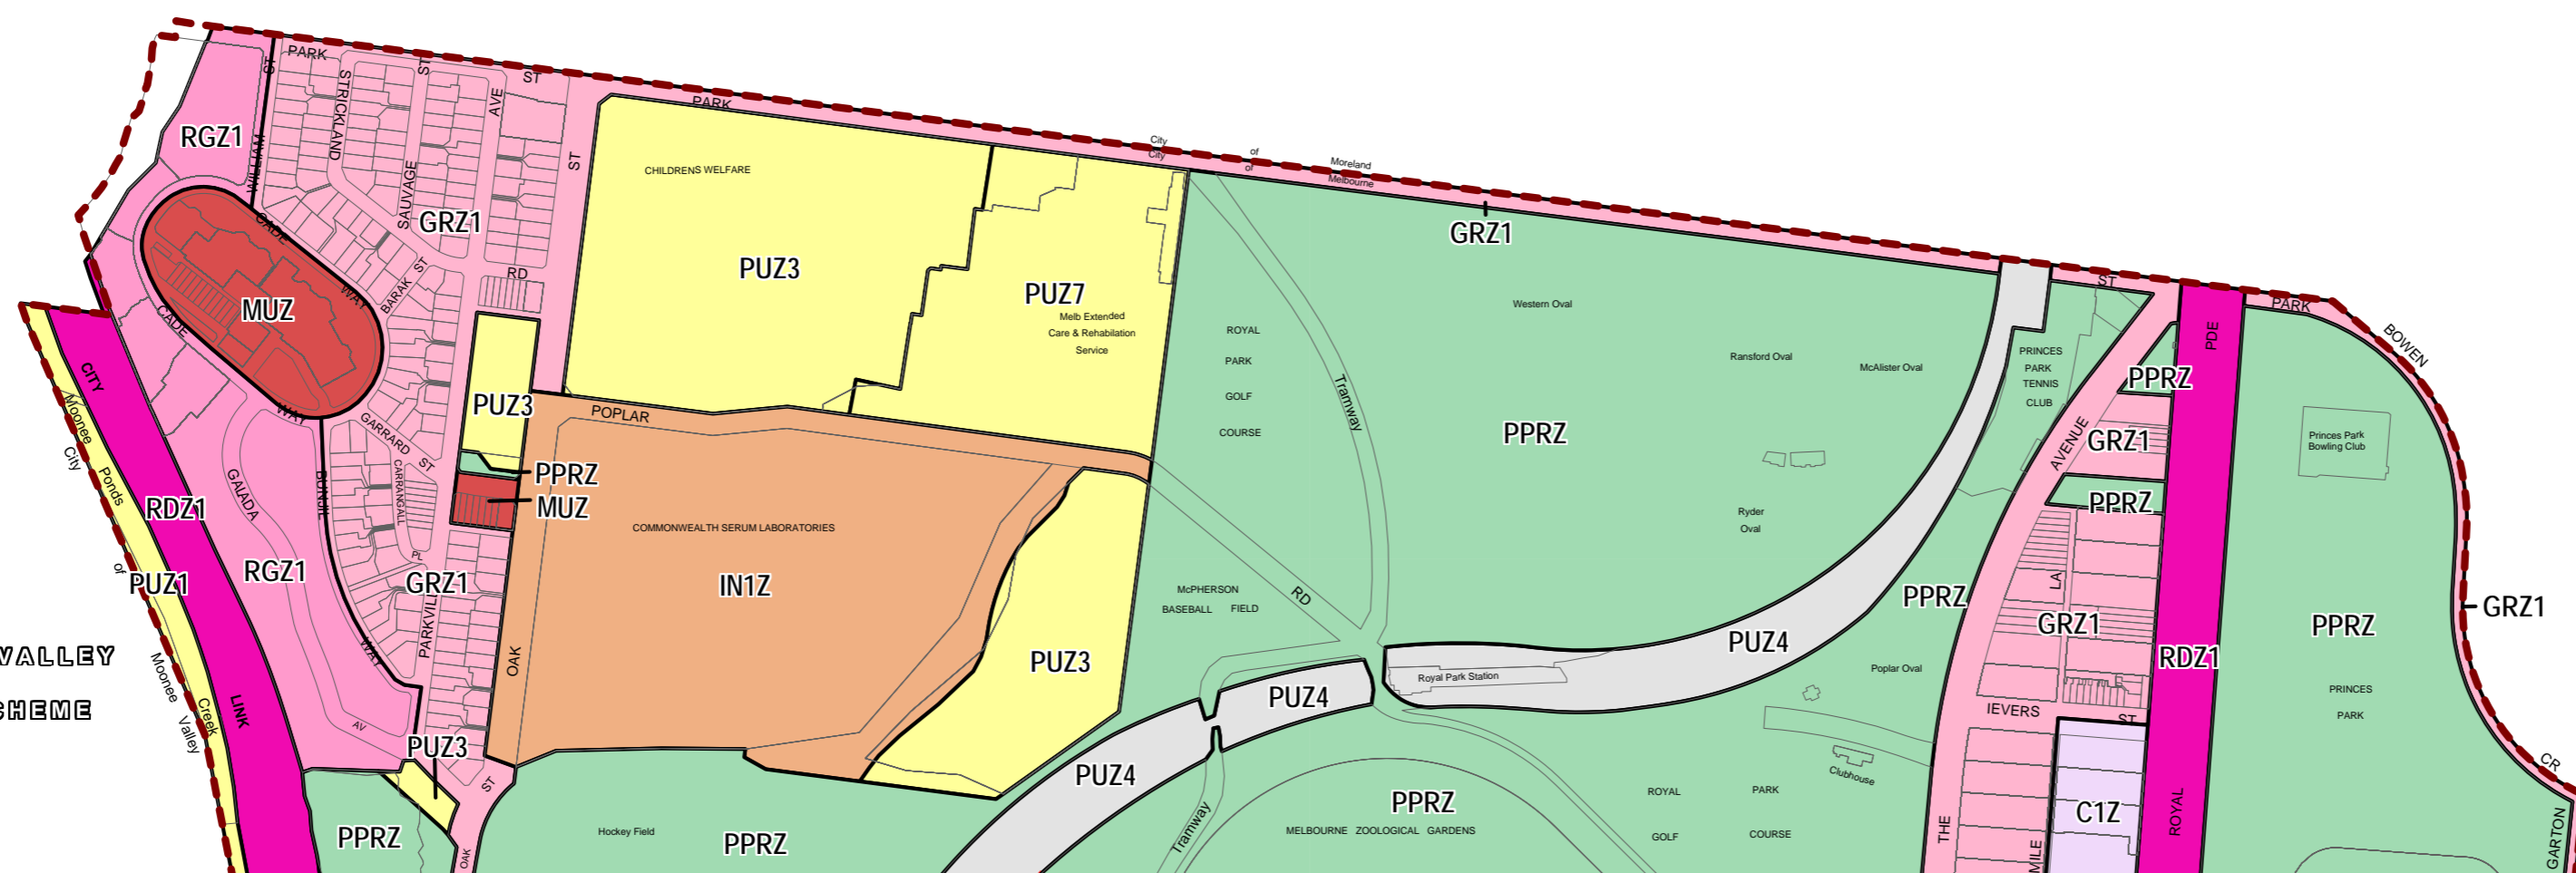

MELBOURNE PLANNING SCHEME - LOCAL PROVISION

ZONES

- Commercial**
- C1Z Commercial 1 Zone
- Industrial**
- IN1Z Industrial 1 Zone
- Public Land**
- PPRZ Public Park And Recreation Zone
- PUZ3 Public Use Zone - Health And Community
- PUZ7 Public Use Zone - Other Public Use
- PUZ1 Public Use Zone - Service And Utility
- PUZ4 Public Use Zone - Transport
- RDZ1 Road Zone - Category 1
- Residential**
- GRZ1 General Residential Zone - Schedule 1
- MUZ Mixed Use Zone
- RGZ1 Residential Growth Zone - Schedule 1

See MORELAND PLANNING SCHEME

INDEX TO ADJOINING MAPS

See MOONEE VALLEY PLANNING SCHEME

See YARRA PLANNING SCHEME

Printed: 29/4/2015

AMENDMENT VC122

MAP No 2