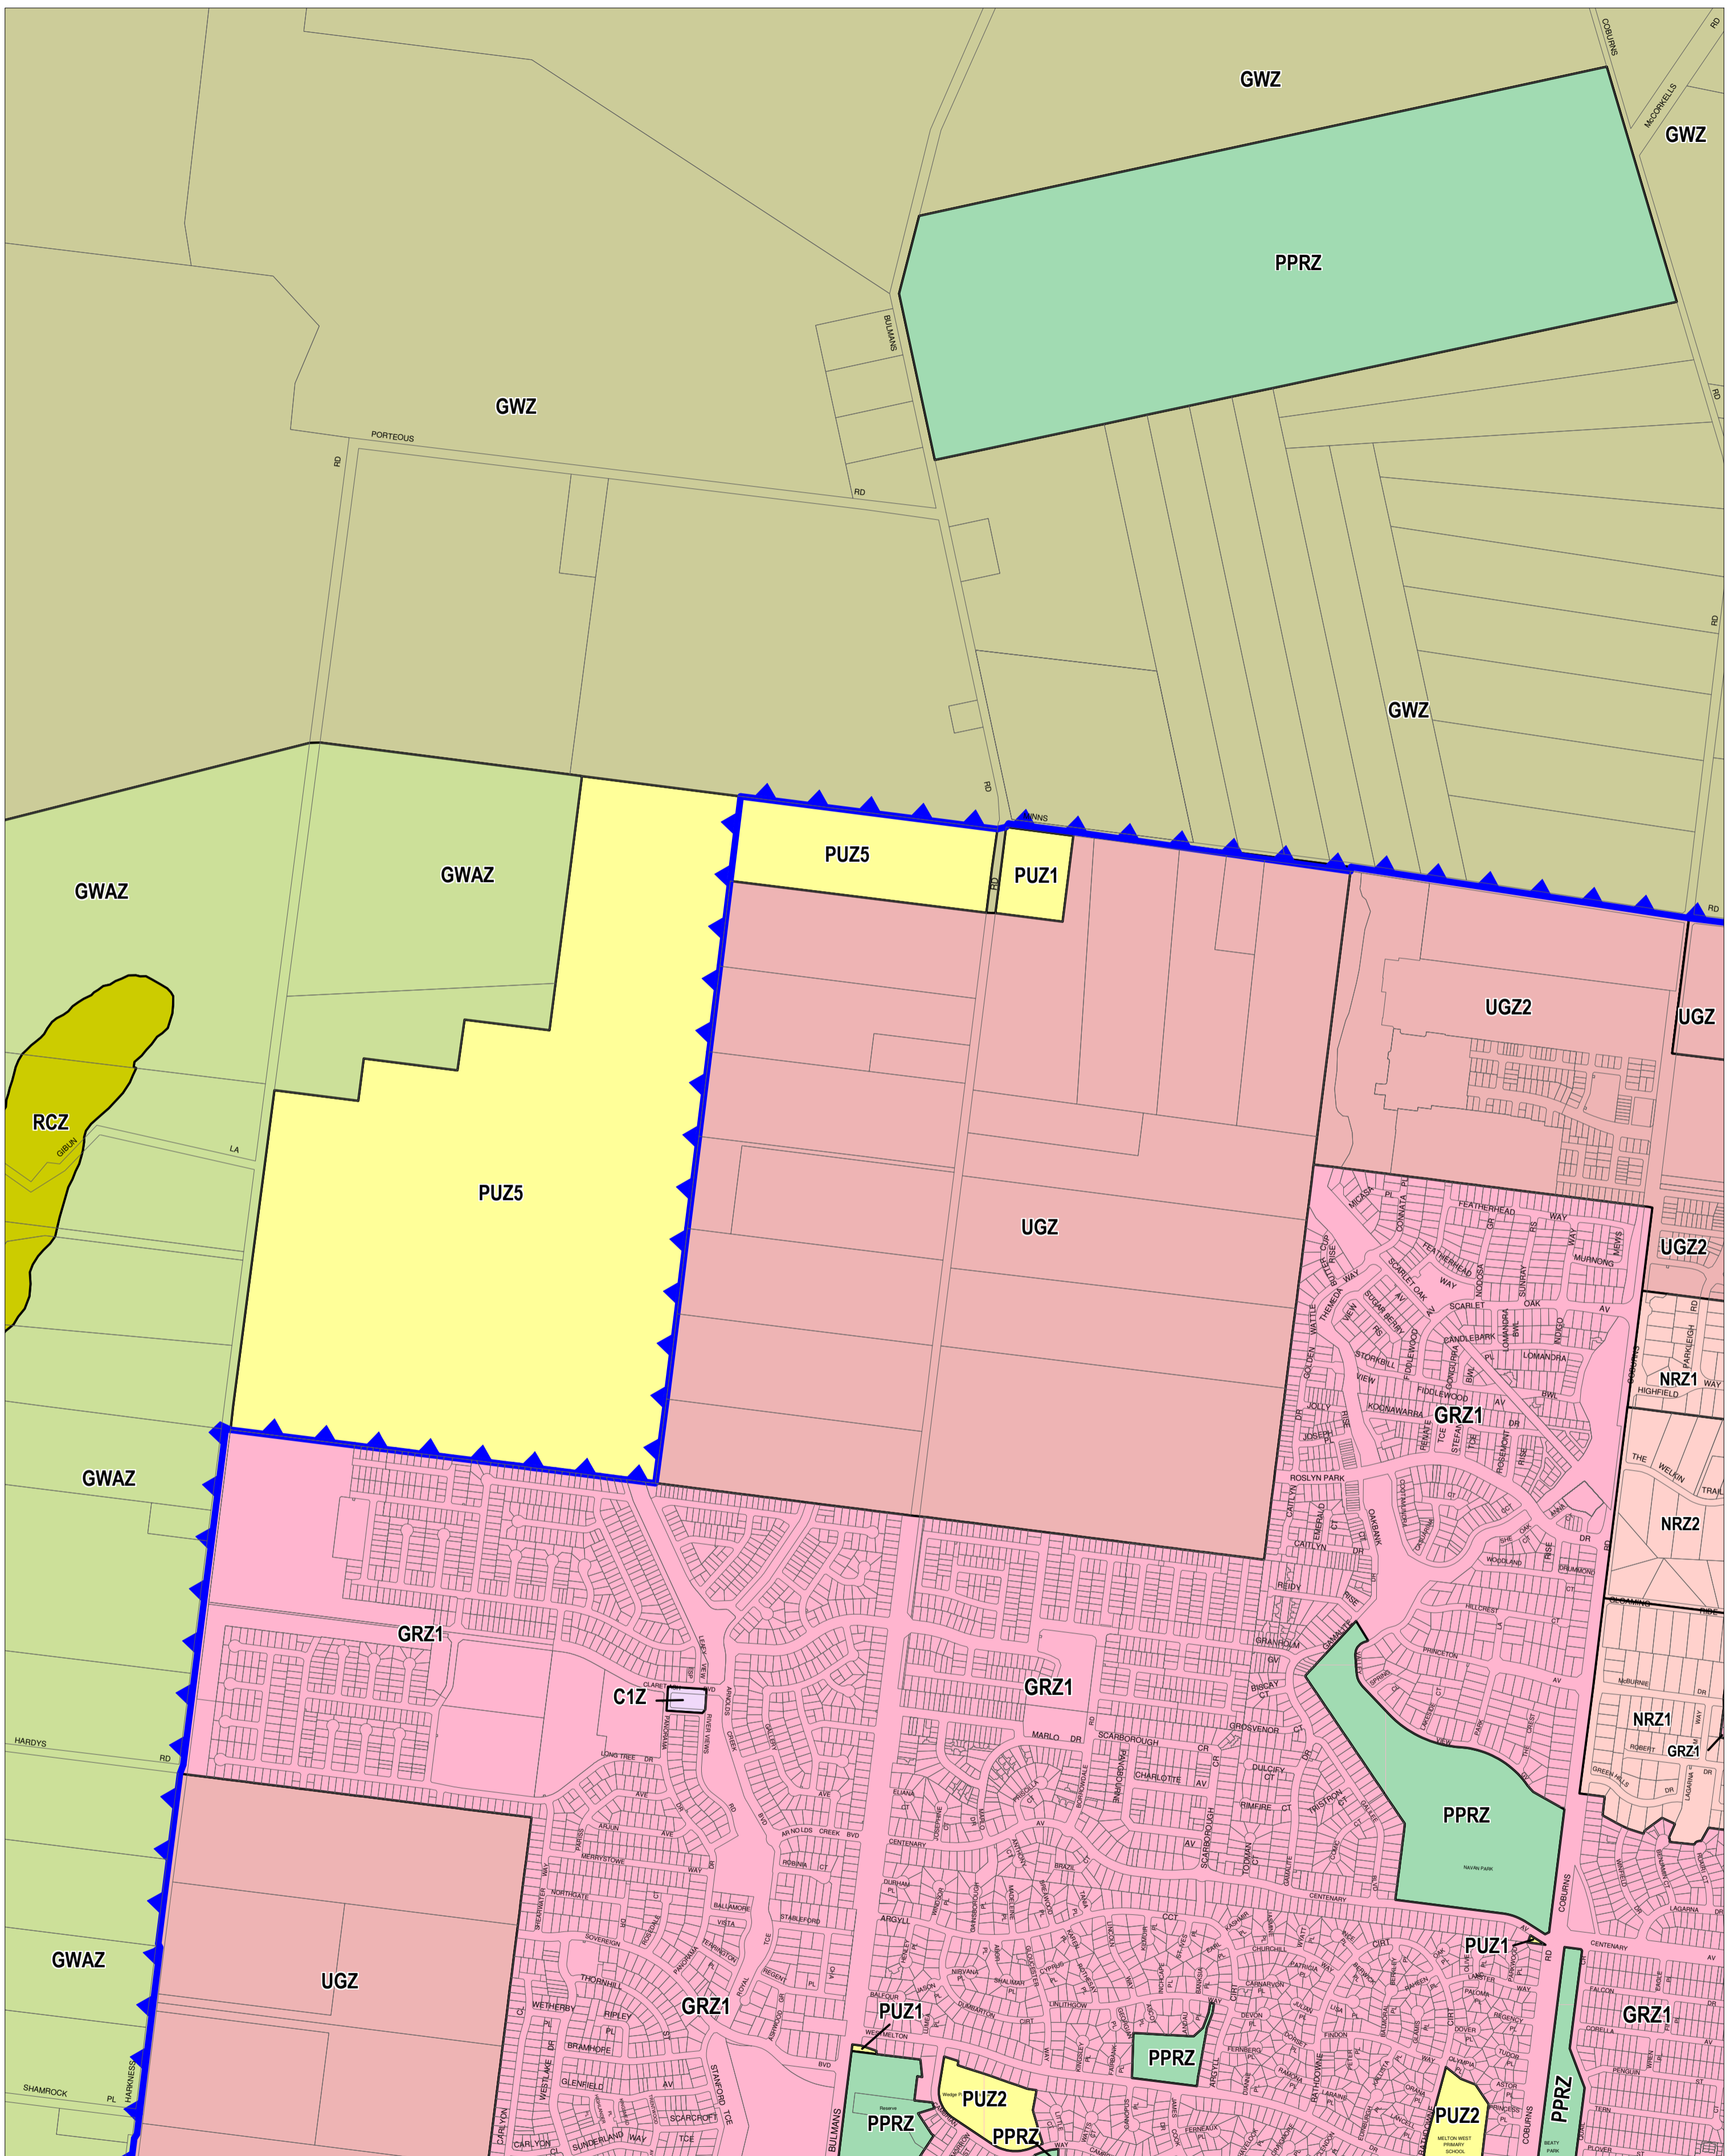

MELTON PLANNING SCHEME - LOCAL PROVISION

Commercial	C1Z Commercial 1 Zone	Residential	NR21 Neighbourhood Residential Zone - Schedule 1
Public Land	PPRZ Public Park And Recreation Zone		NR22 Neighbourhood Residential Zone - Schedule 2
	PUZ5 Public Use Zone - Cemetery/crematorium	Rural	GWAZ Green Wedge A Zone
	PUZ2 Public Use Zone - Education		GWZ Green Wedge Zone
	PUZ1 Public Use Zone - Service And Utility		RCZ Rural Conservation Zone
		Special Purpose	UGZ Urban Growth Zone
			UG22 Urban Growth Zone - Schedule 2

Printed: 21/7/2014

AMENDMENT C157