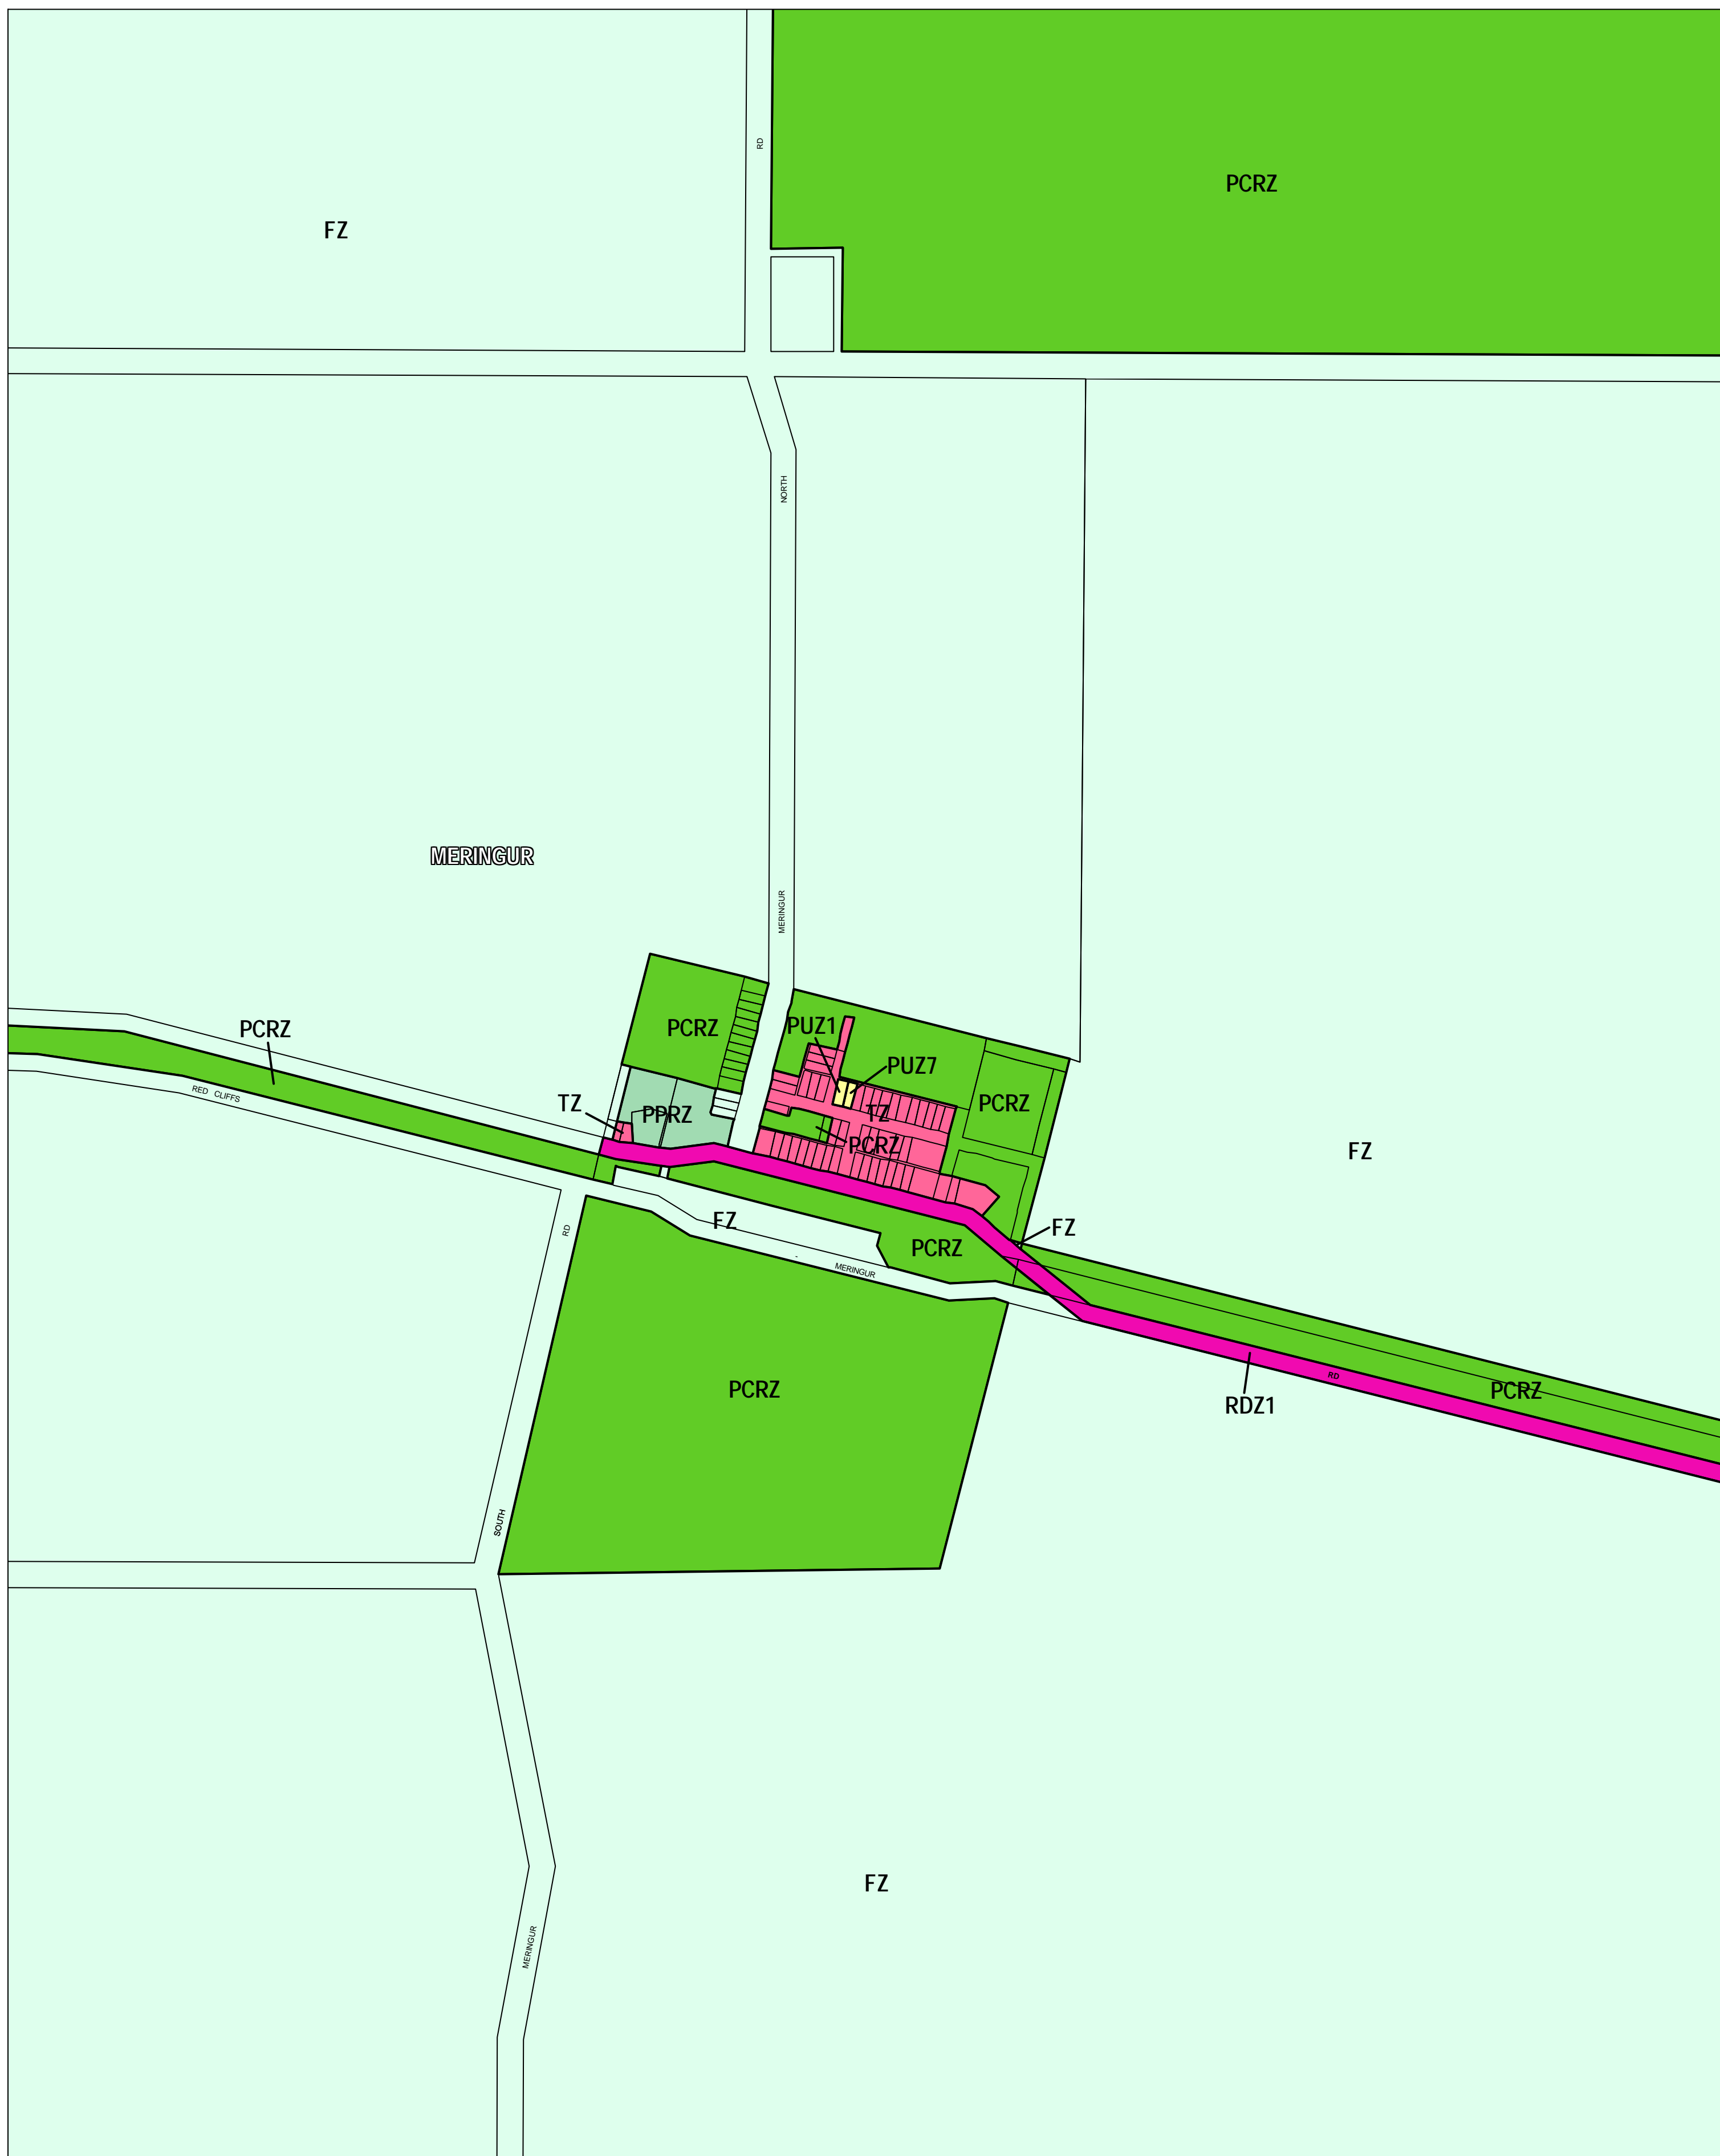

MILDURA PLANNING SCHEME - LOCAL PROVISION

ZONES

AUSTRALIAN MAP GRID ZONE 54

Printed: 14/9/2006

AMENDMENT C37

MAP No 6