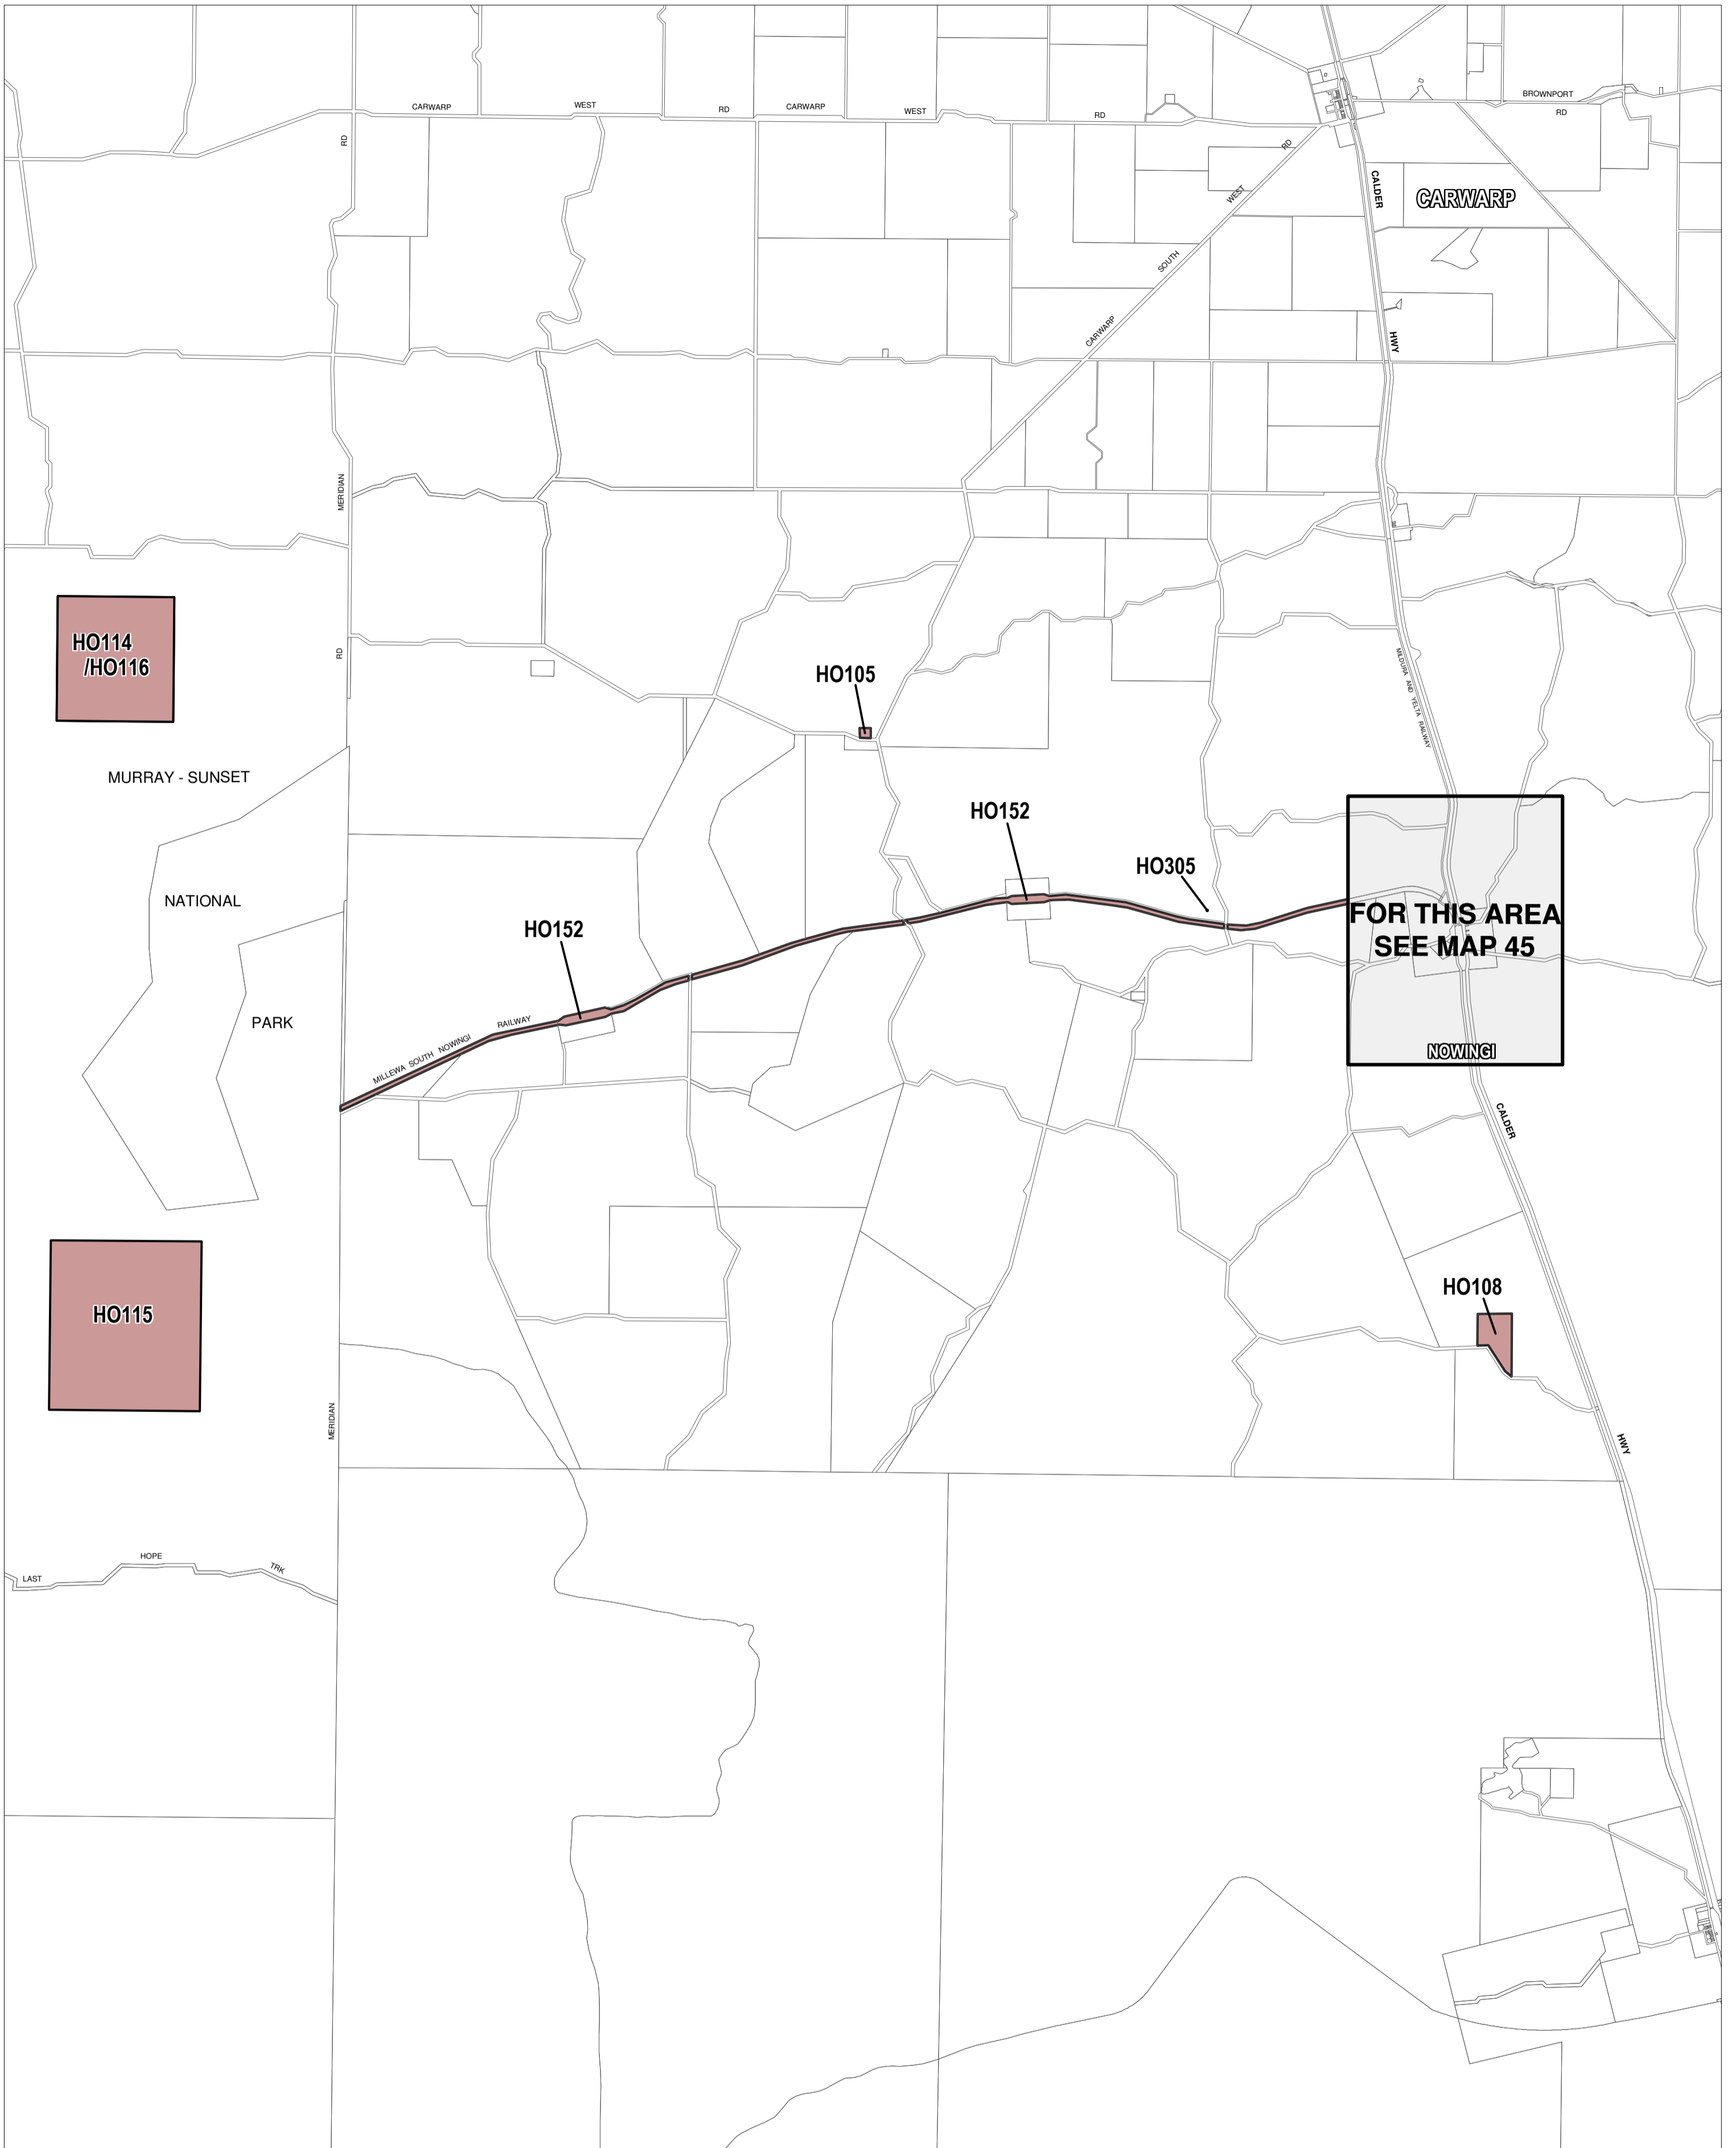

MILDURA PLANNING SCHEME - LOCAL PROVISION

Overlays

HO Heritage Overlay

AUSTRALIAN MAP GRID ZONE 54

Printed: 23/4/2013

AMENDMENT C51