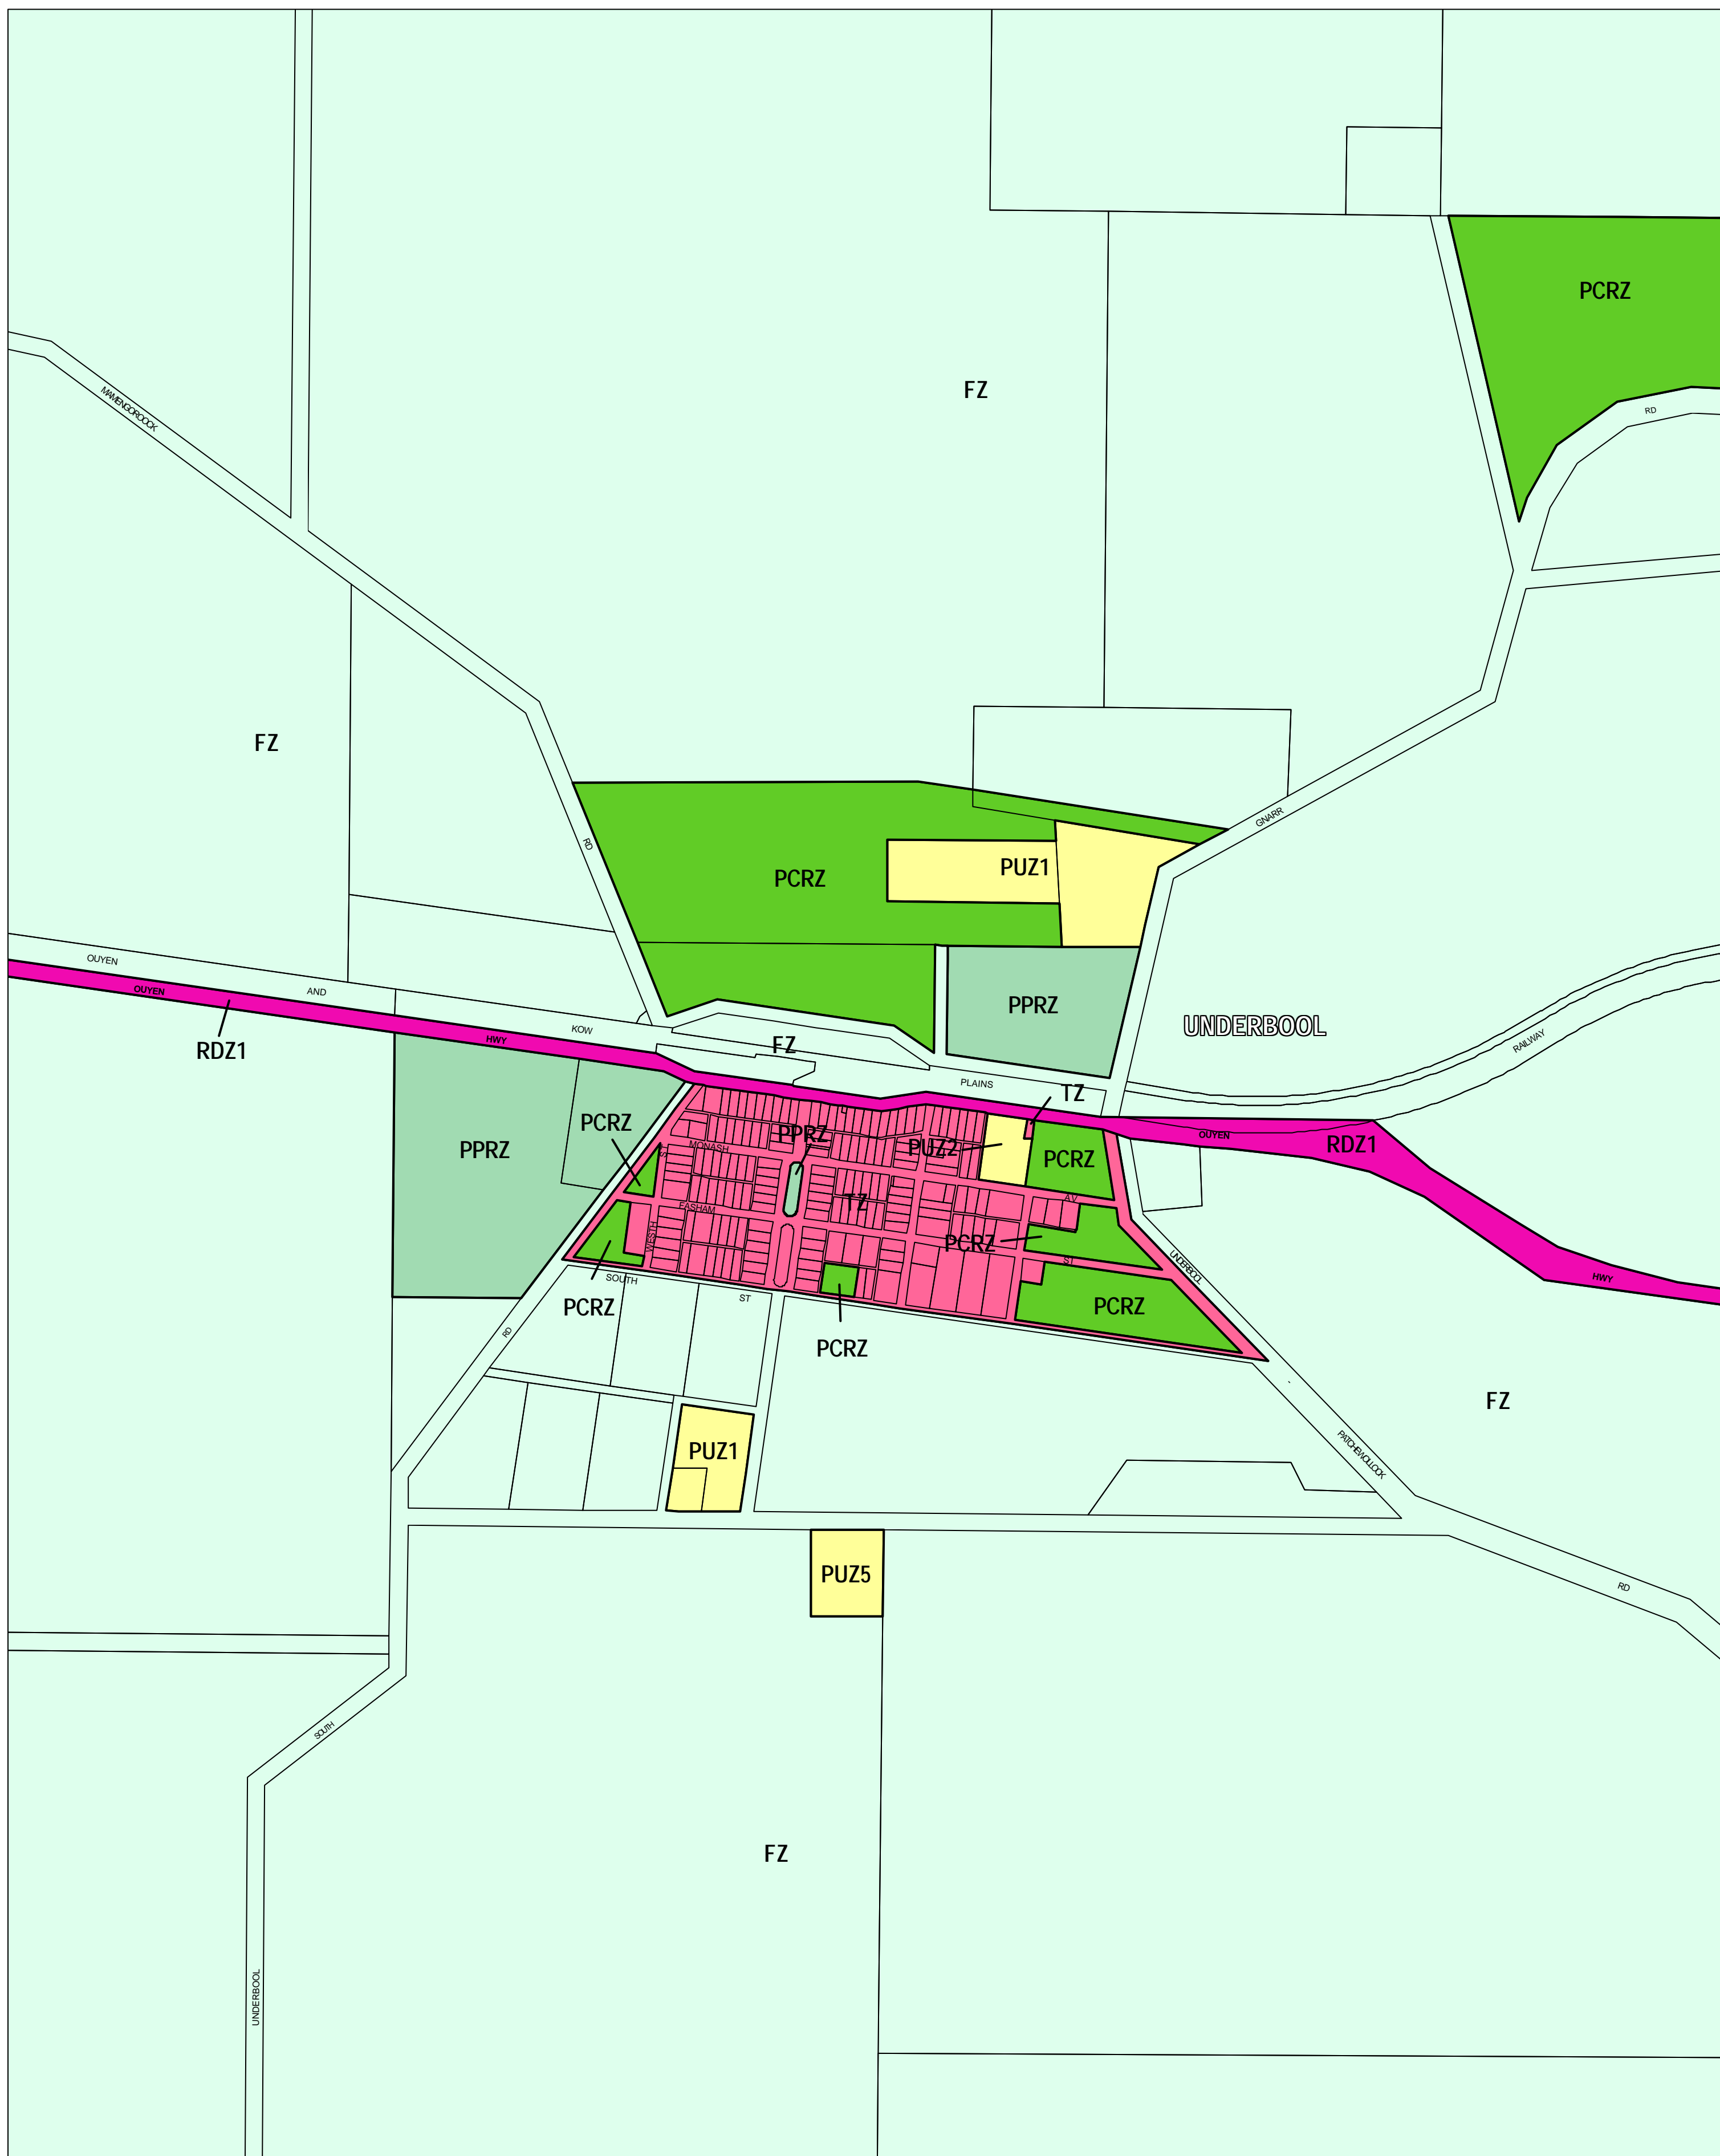

MILDURA PLANNING SCHEME - LOCAL PROVISION

Public Land	Rural
PCRZ Public Conservation And Resource Zone	FZ Farming Zone
PPRZ Public Park And Recreation Zone	
PUZ5 Public Use Zone	
PUZ2 Cemetery/Crematorium	
PUZ1 Public Use Zone Education	
PUZ1 Public Use Zone Service And Utility	
RDZ1 Road Zone Category 1	
Residential Township Zone	

AUSTRALIAN MAP GRID ZONE 54

Printed: 15/9/2006

AMENDMENT C37