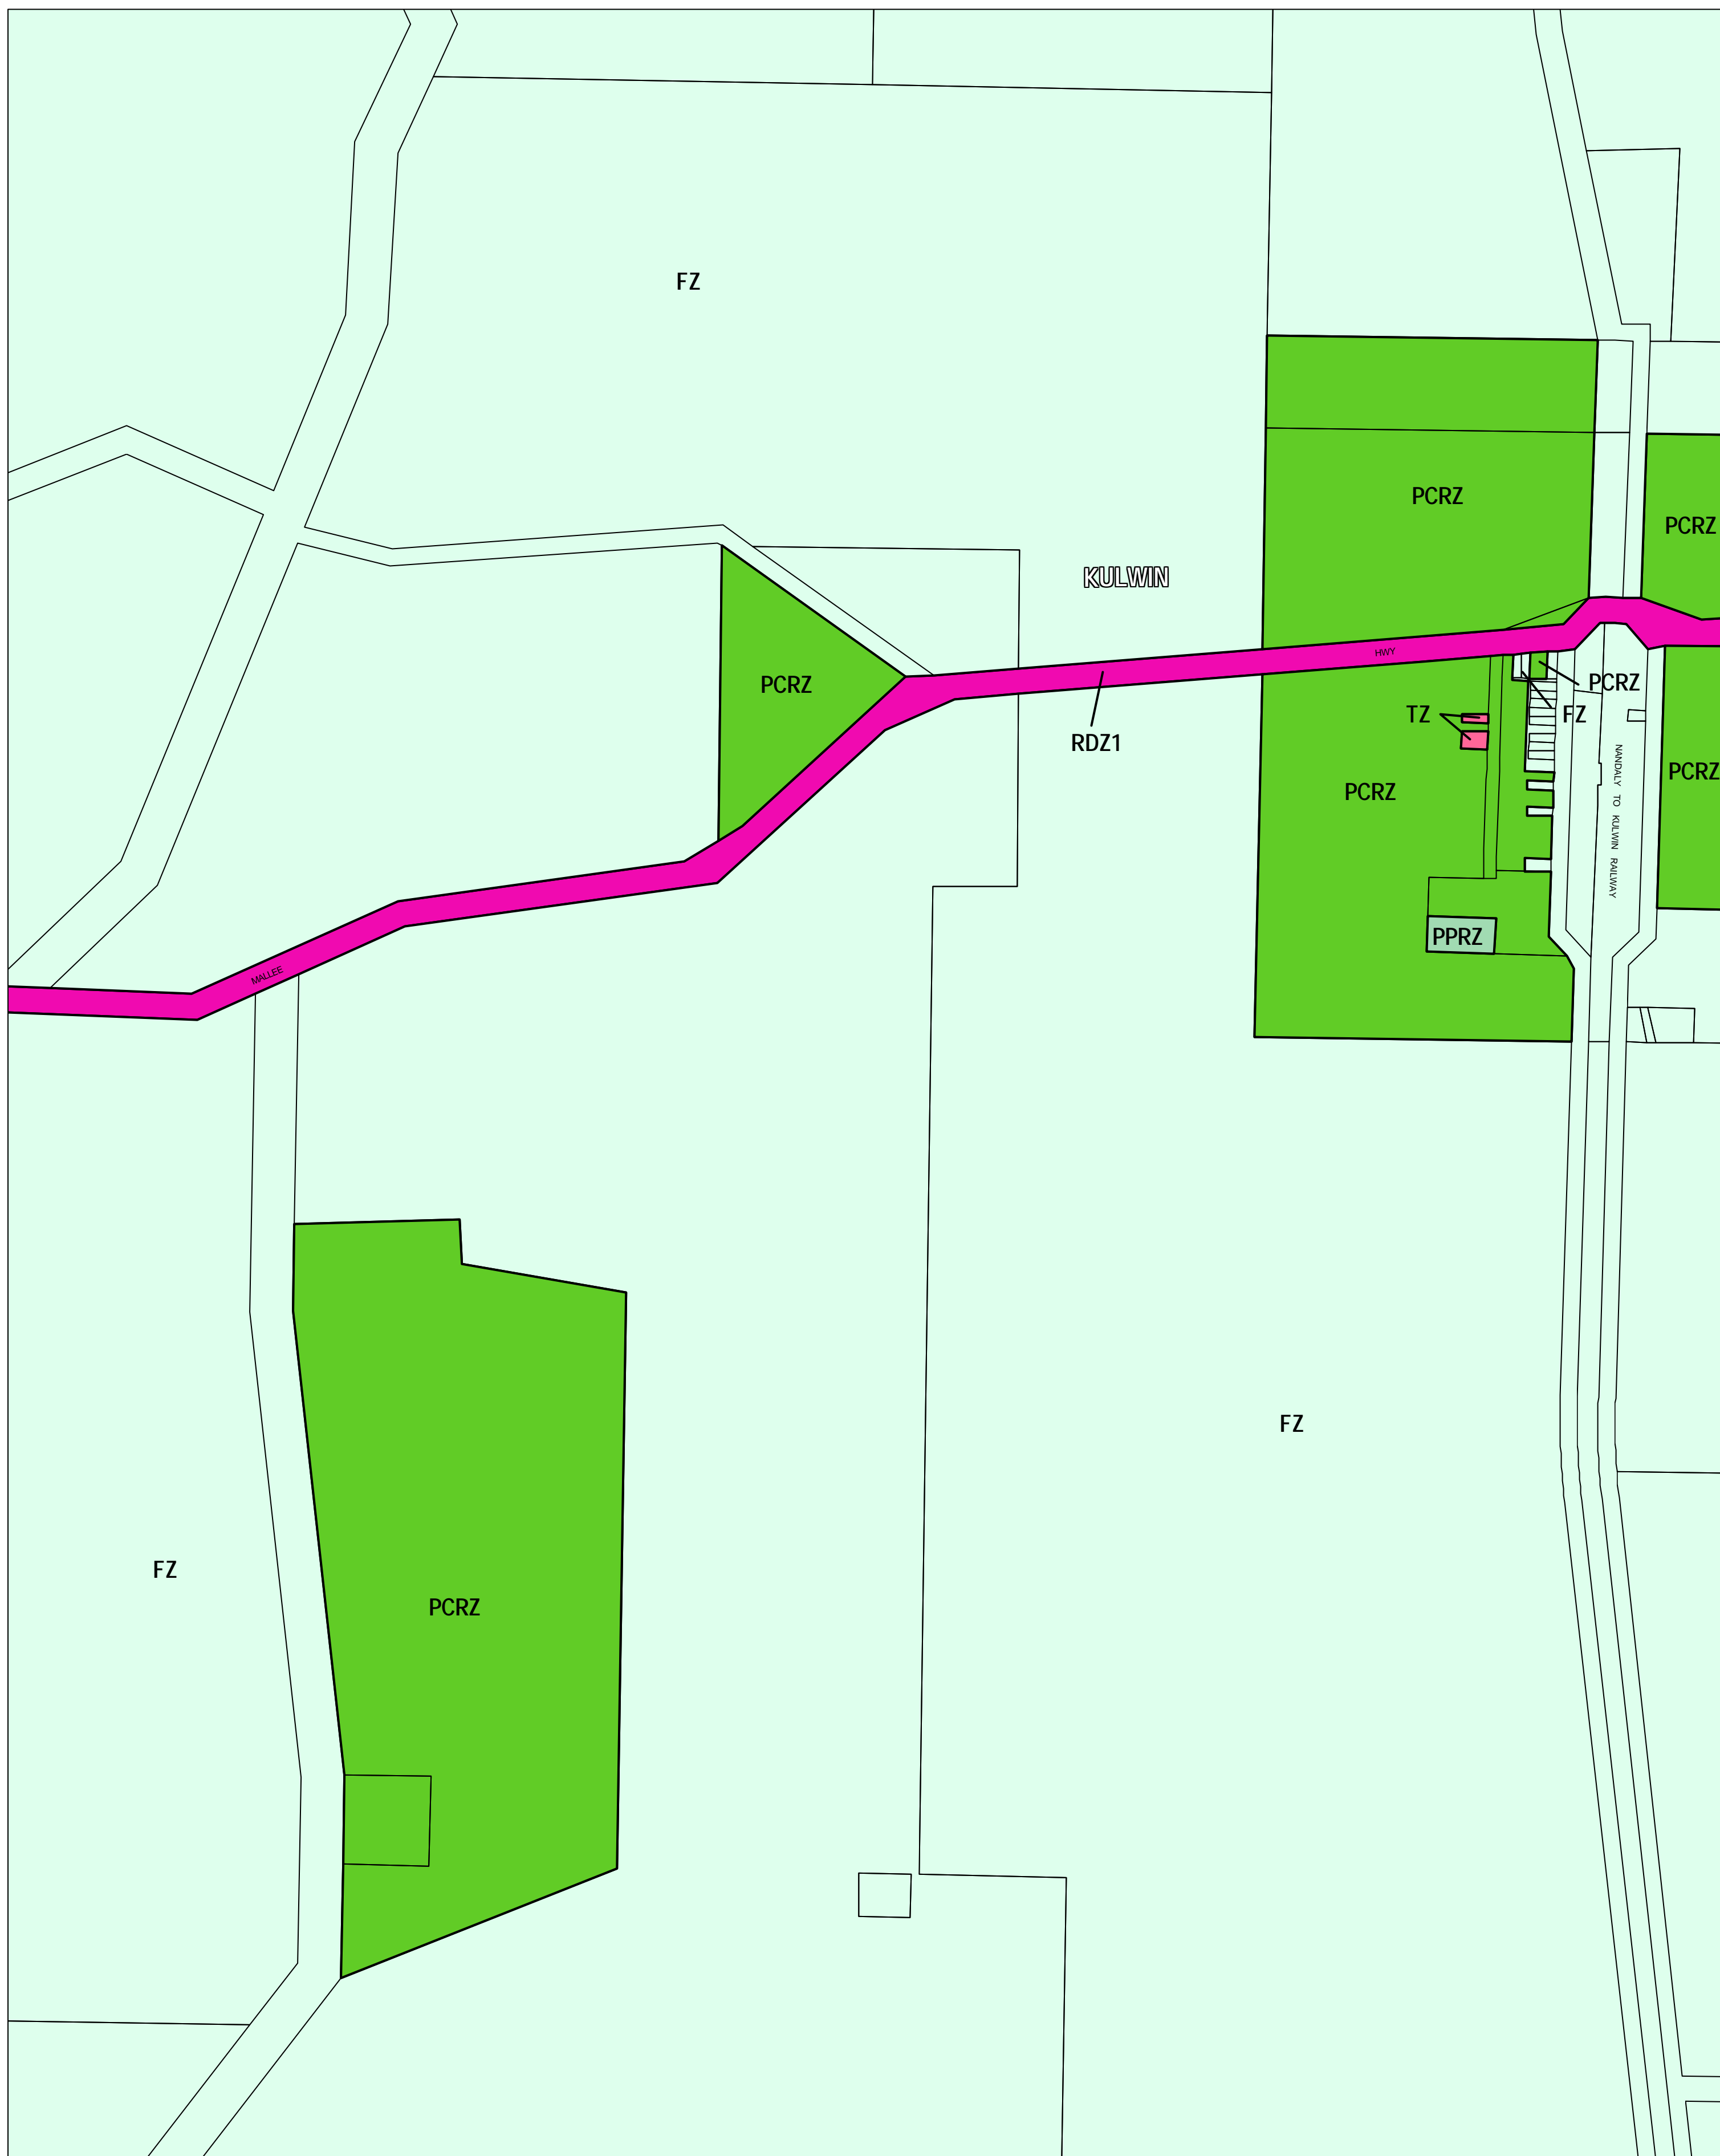

MILDURA PLANNING SCHEME - LOCAL PROVISION

ZONES

- **Public Land**
- PCRZ Public Conservation And Resource Zone
- PPRZ Public Park And Recreation Zone
- RDZ1 Road Zone Category 1
- **Residential**
- TZ Township Zone
- **Rural**
- FZ Farming Zone

AUSTRALIAN MAP GRID ZONE 54

Printed: 15/9/2006

AMENDMENT C37