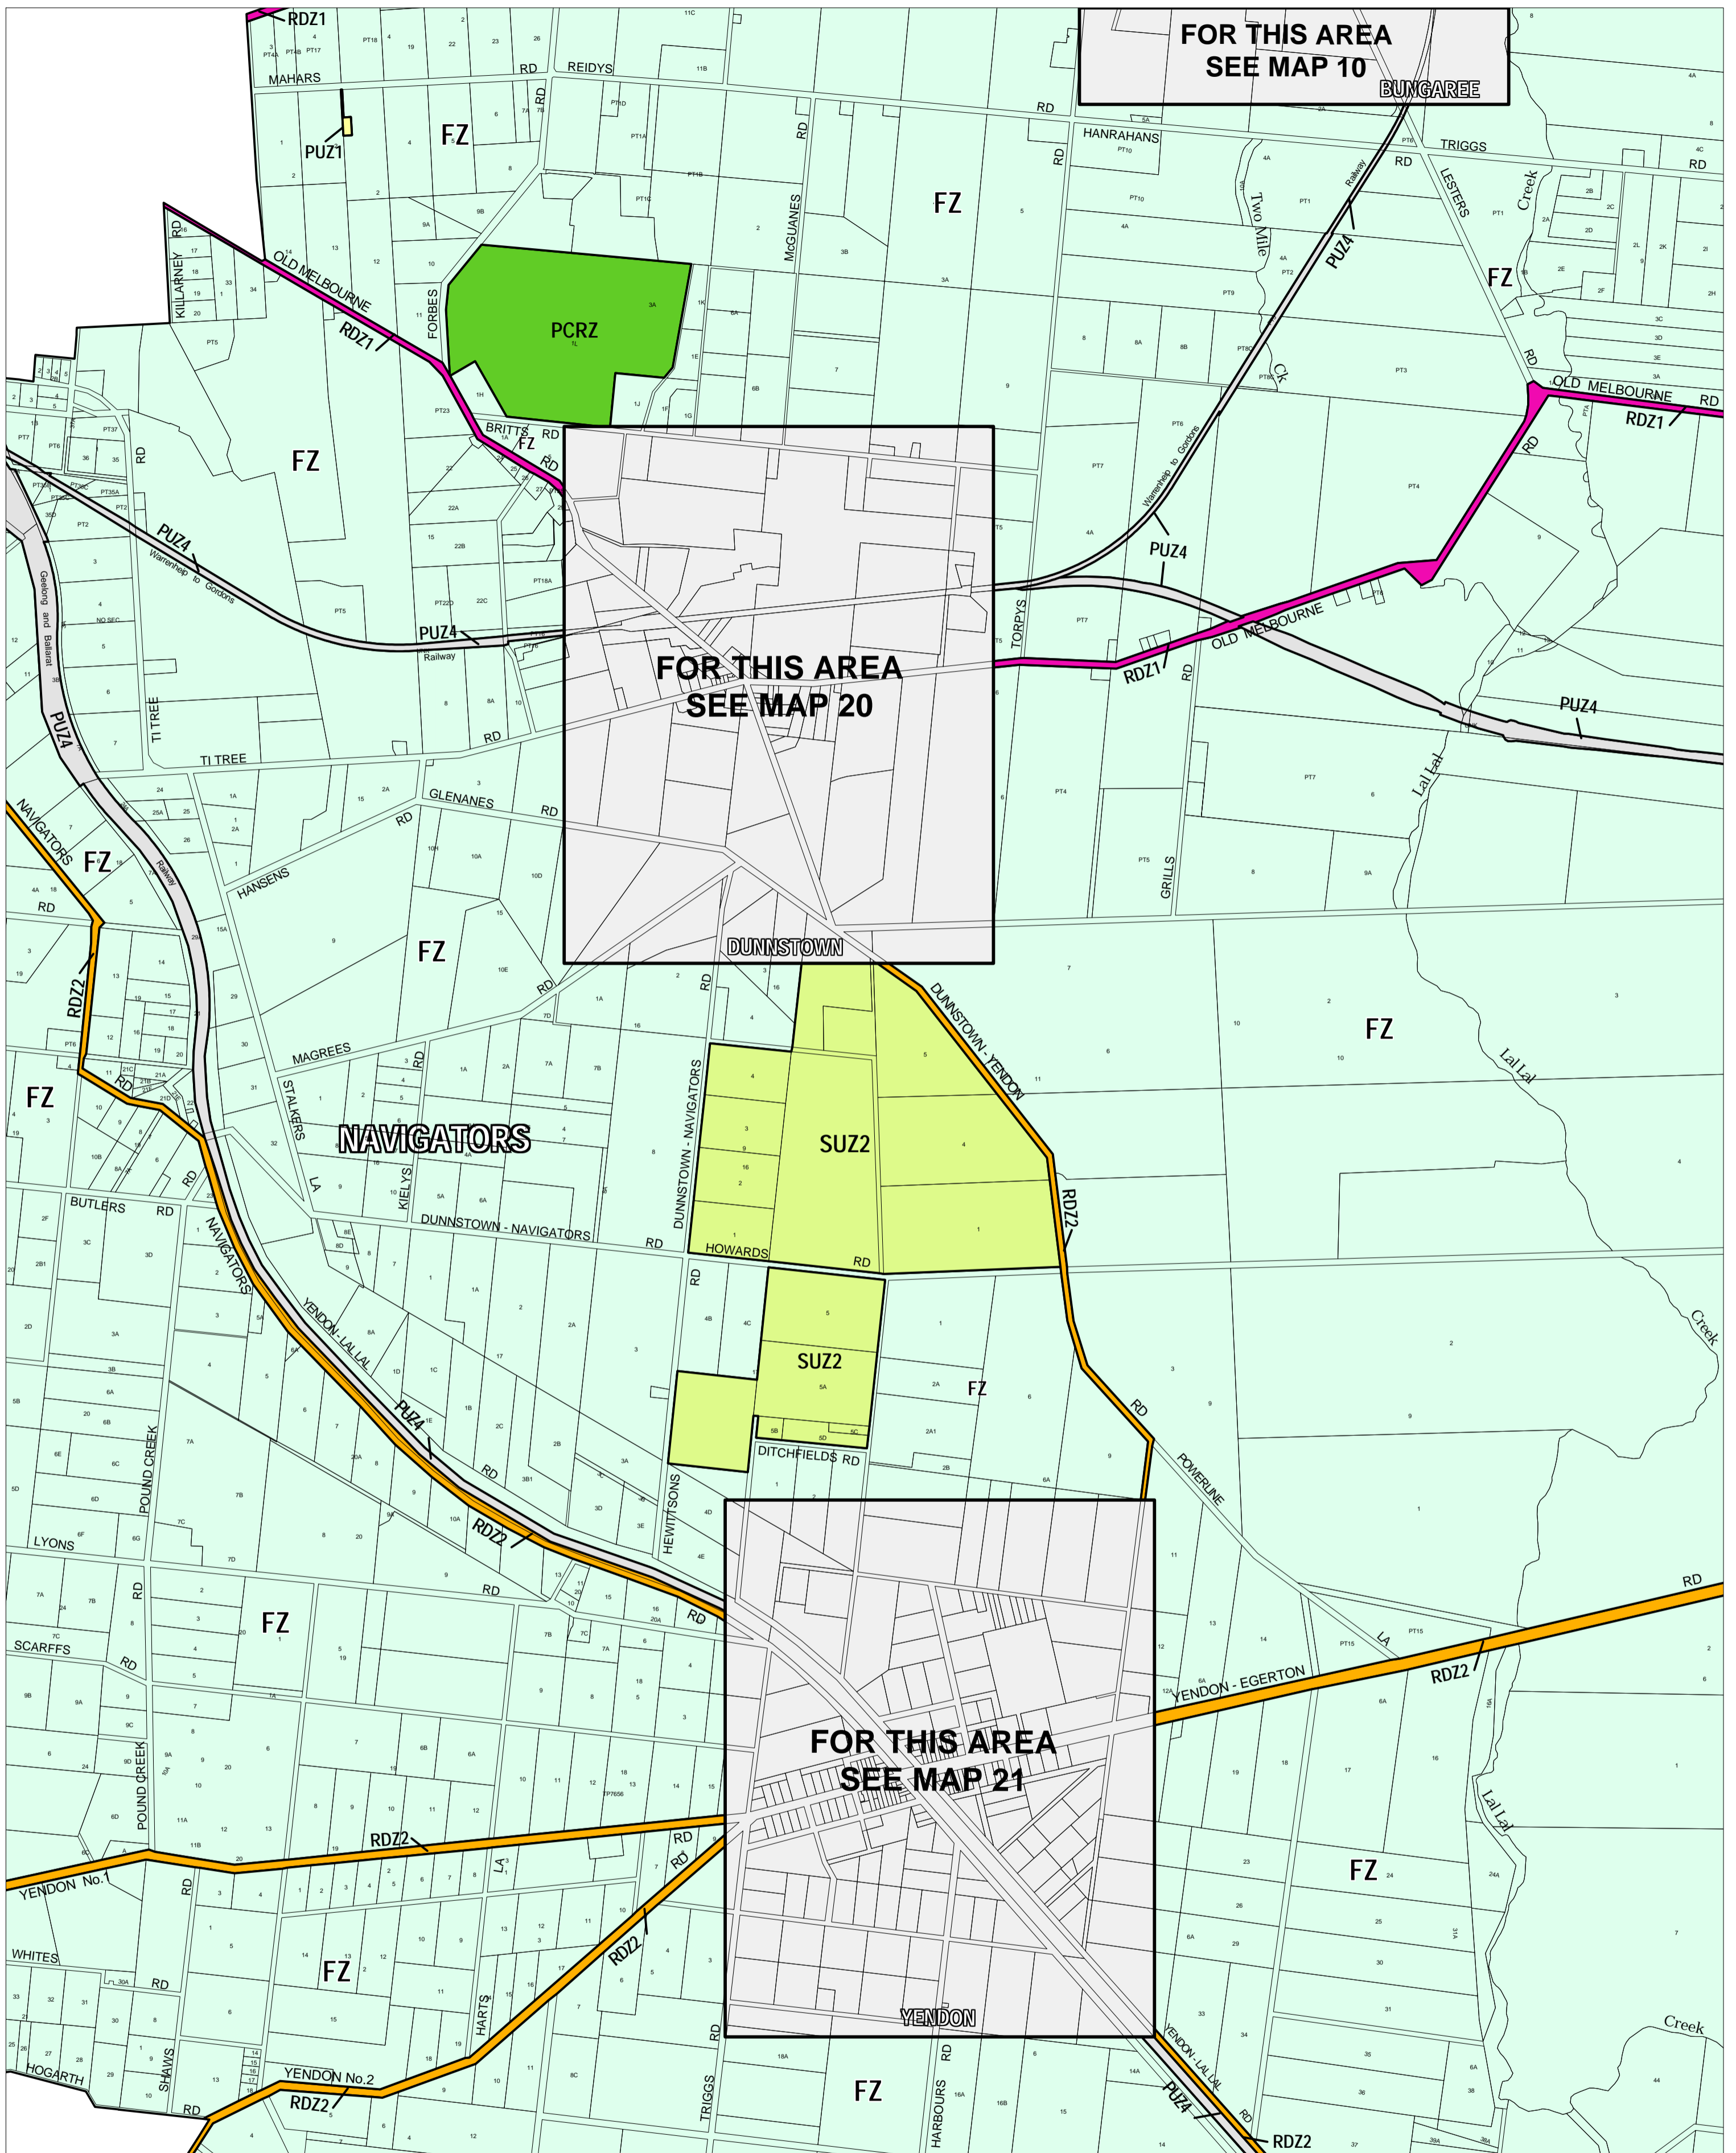

MOORABOOL PLANNING SCHEME - LOCAL PROVISION

- **Public Land**
- Public Conservation And Resource Zone
- Public Use Zone - Service And Utility
- Public Use Zone - Transport
- Road Zone - Category 1
- Road Zone - Category 2
- **Rural**
- Farming Zone
- **Special Purpose**
- Special Use Zone - Schedule 2

AUSTRALIAN MAP GRID ZONE 55

Printed: 1/8/2007

AMENDMENT C50