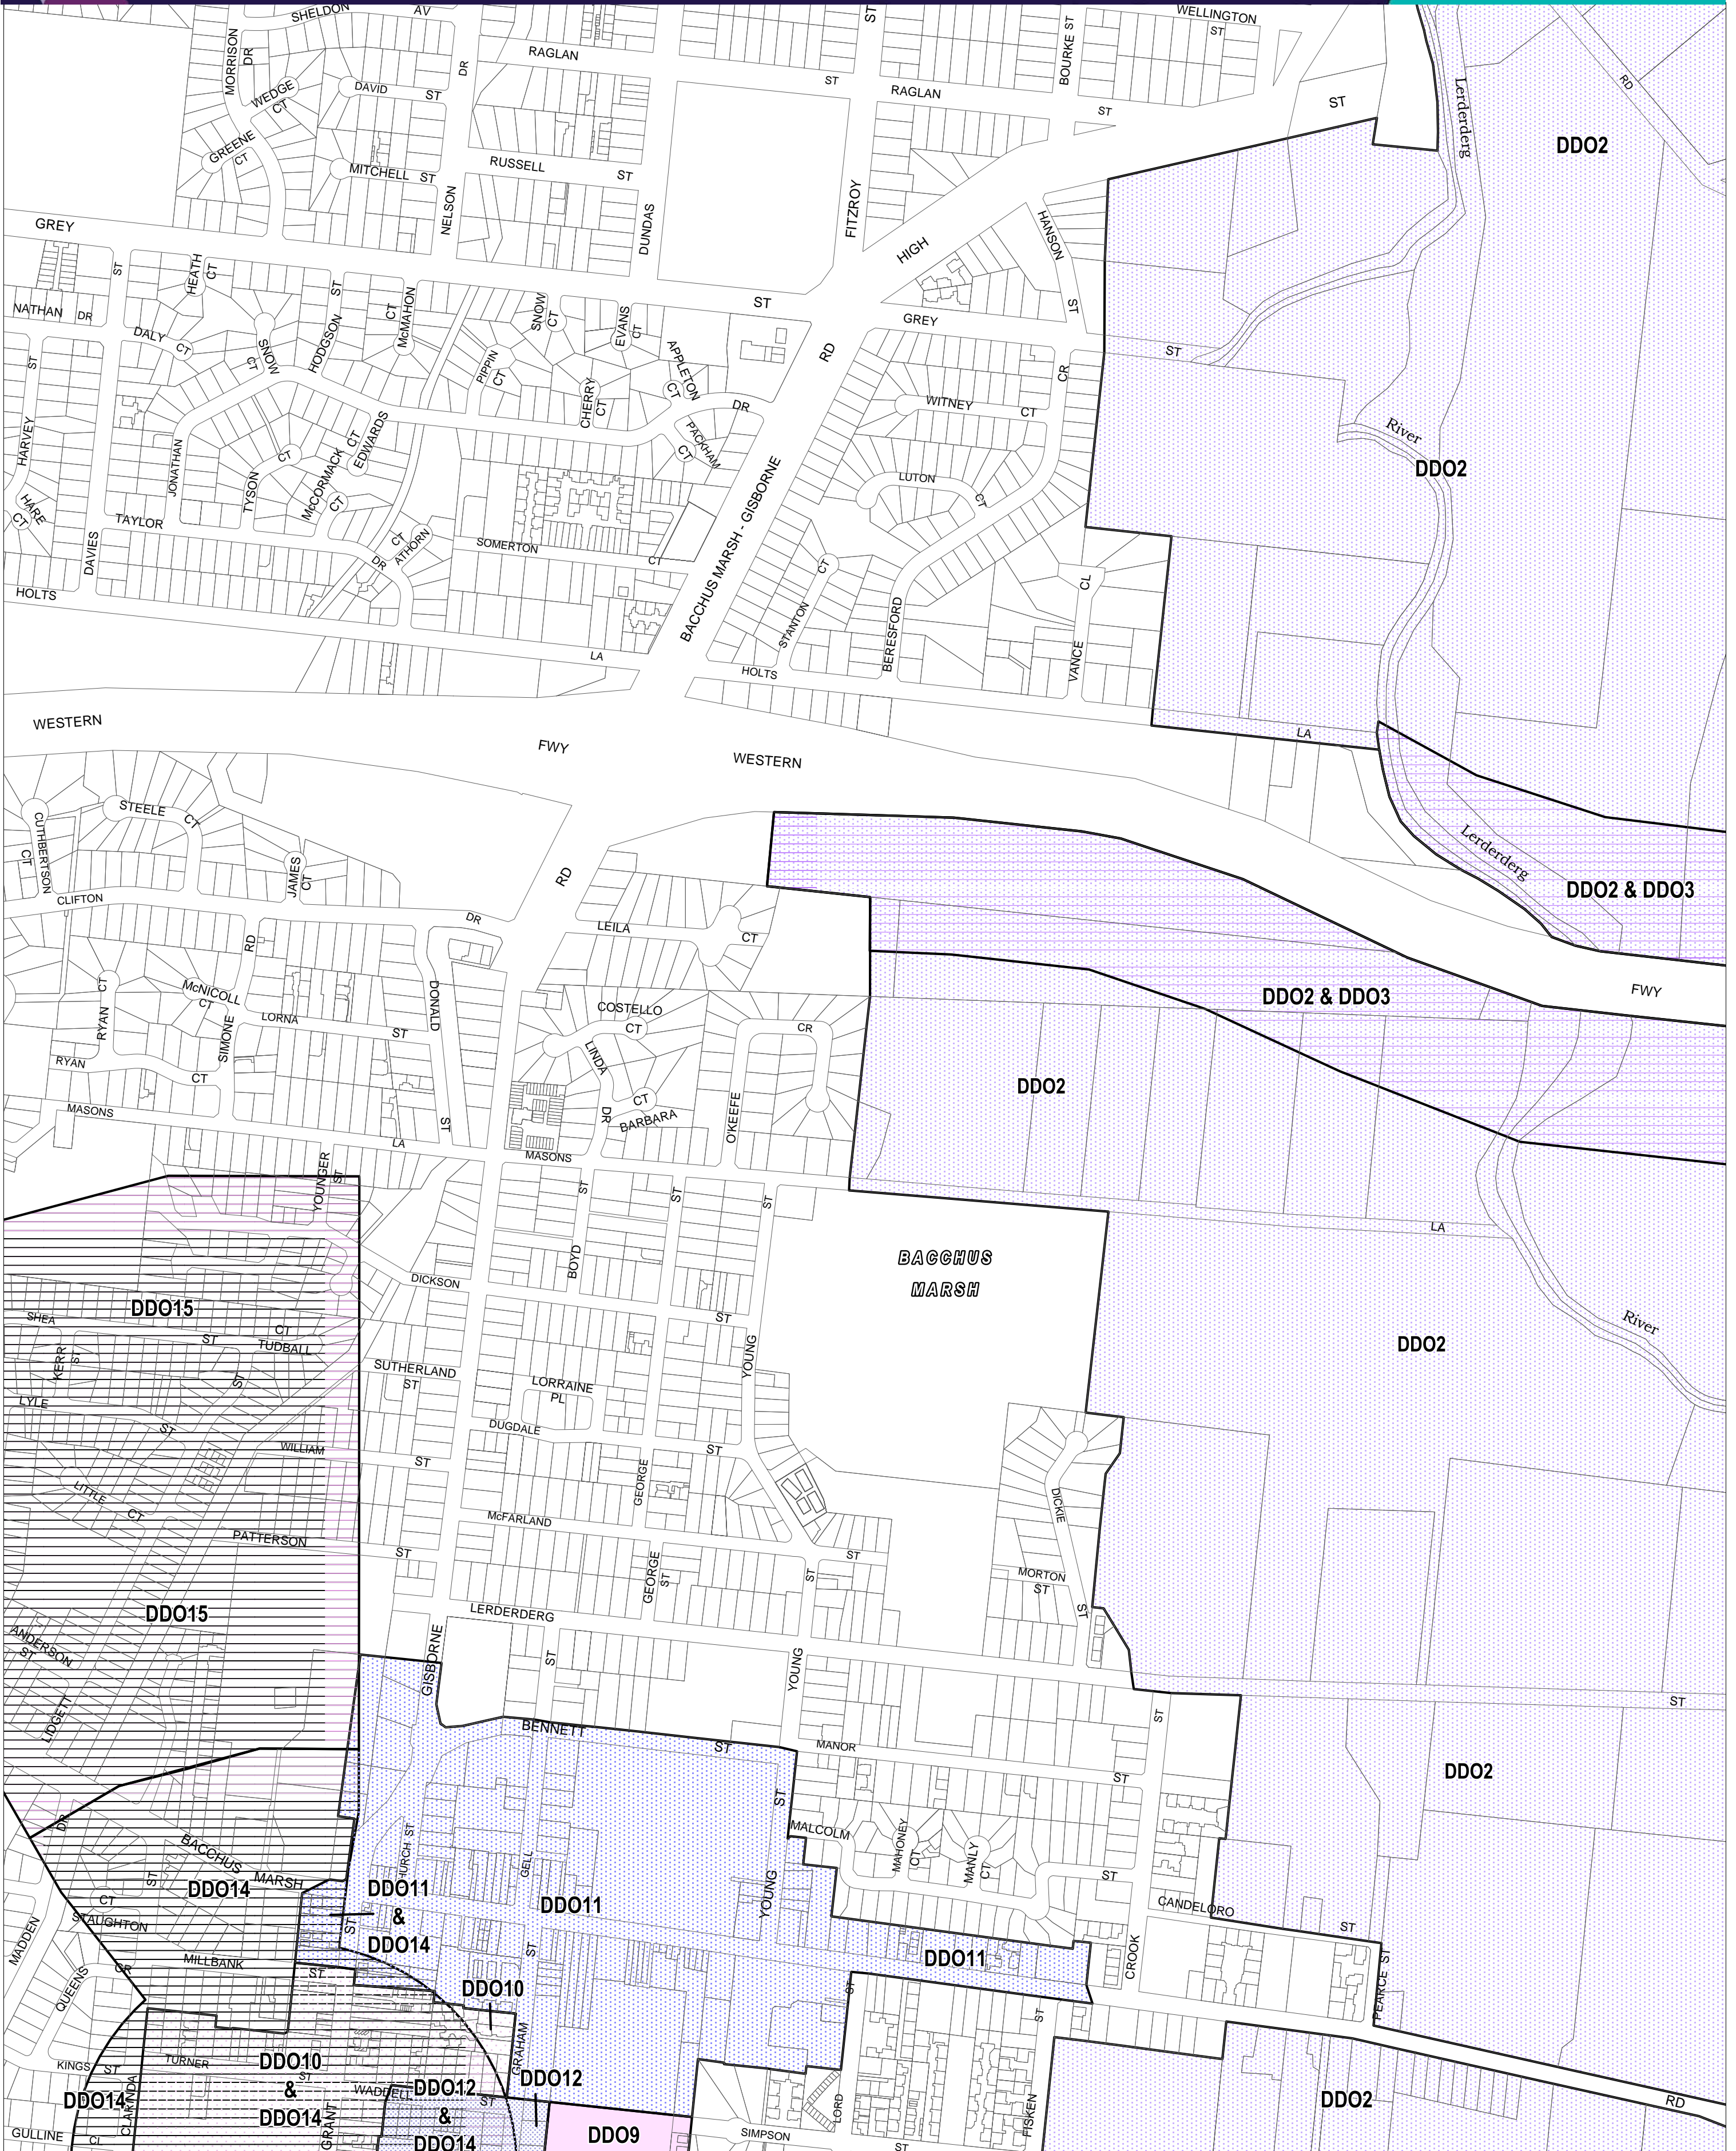

MOORABOOL PLANNING SCHEME - LOCAL PROVISION

1. **Overlays**
2. DDO10 Design And Development Overlay - Schedule 10
   - DDO11 Design And Development Overlay - Schedule 11
   - DDO12 Design And Development Overlay - Schedule 12
   - DDO14 Design And Development Overlay - Schedule 14
   - DDO15 Design And Development Overlay - Schedule 15
   - DDO2 Design And Development Overlay - Schedule 2

- DDO3 Design And Development Overlay - Schedule 3
- DDO9 Design And Development Overlay - Schedule 9

--- Municipal Boundary (if shown)

AUSTRALIAN MAP GRID ZONE 55

PREPARED BY: Planning Mapping Services

Printed: 17/12/2017

AMENDMENT GC49

Environment, Land, Water and Planning