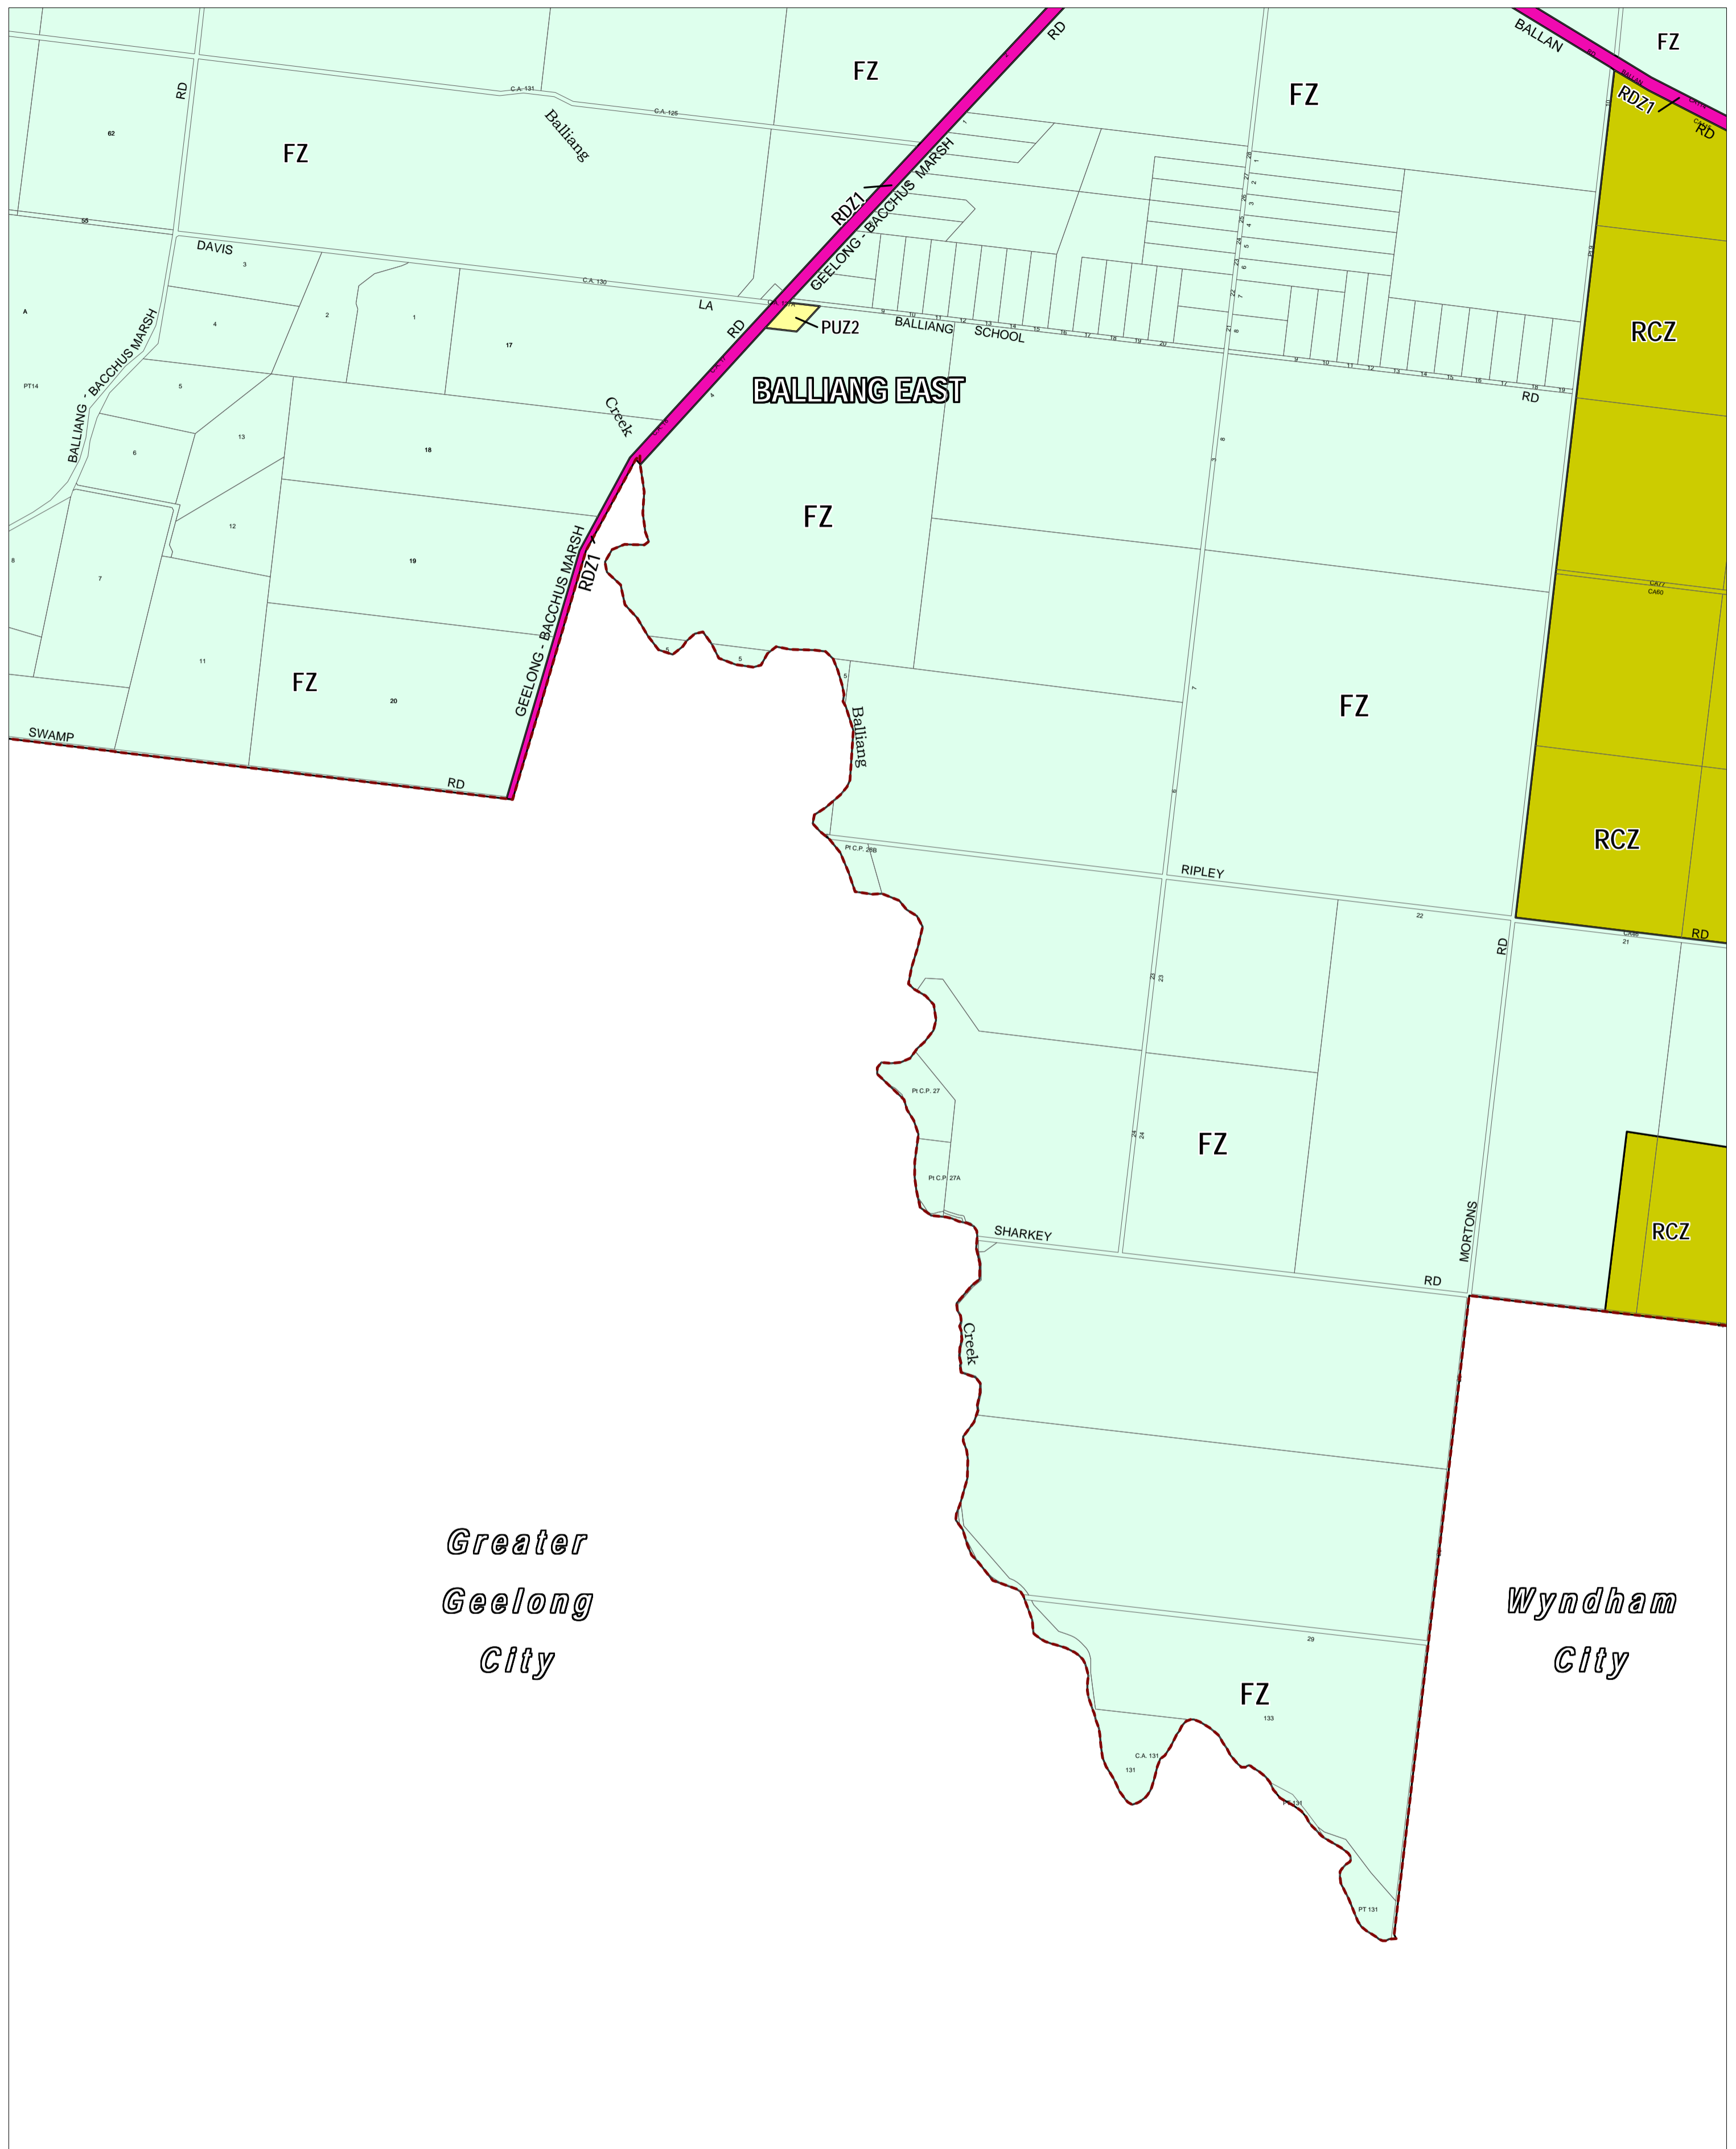

MOORABOOL PLANNING SCHEME - LOCAL PROVISION

*Greater
Geelong
City*

*Wyndham
City*

	Public Land
	Public Use Zone - Education
	Road Zone - Category 1
	Rural
	Farming Zone
	Rural Conservation Zone

AUSTRALIAN MAP GRID ZONE 55

Printed: 3/2/2012

AMENDMENT C39