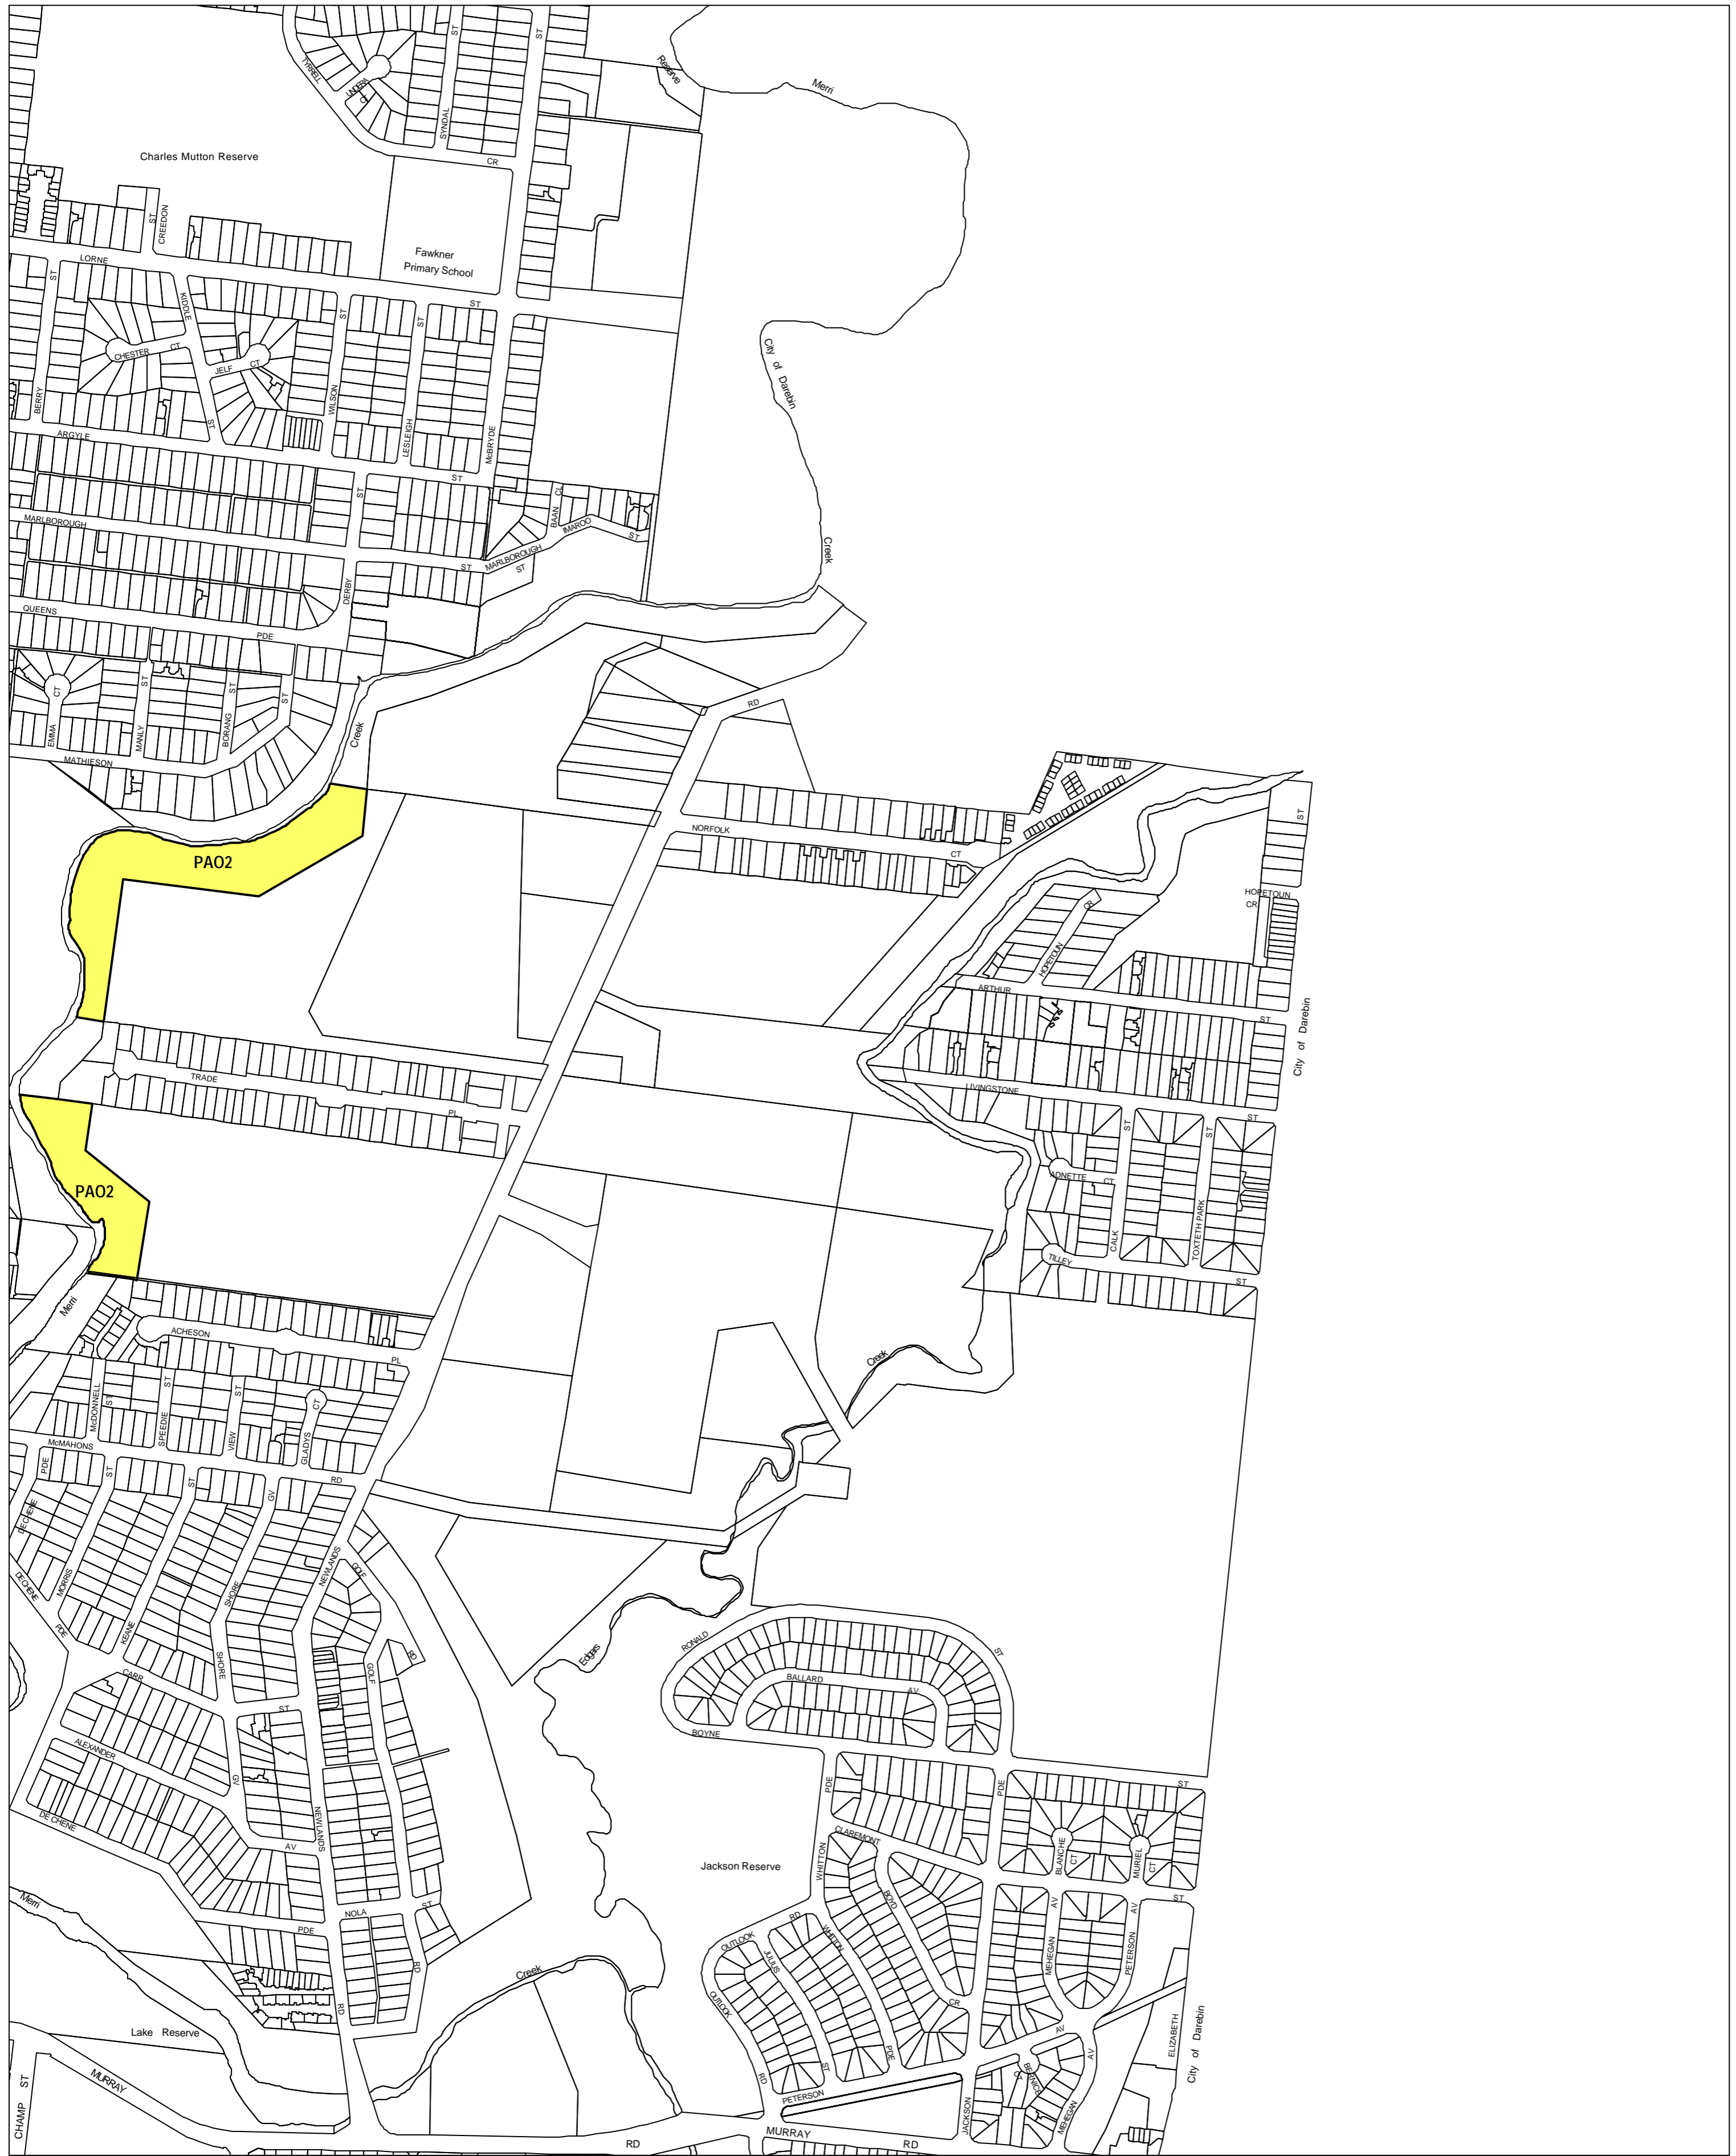

MORELAND PLANNING SCHEME - LOCAL PROVISION

Overlays

Public Acquisition Overlay 2

100 200 300 400 500 m

AUSTRALIAN MAP GRID ZONE 55

INDEX TO ADJOINING METRIC SERIES MAP

2	3	4	
6	7	8	9
		11	
13	14	15	

Printed: 8/8/2007

AMENDMENT C51