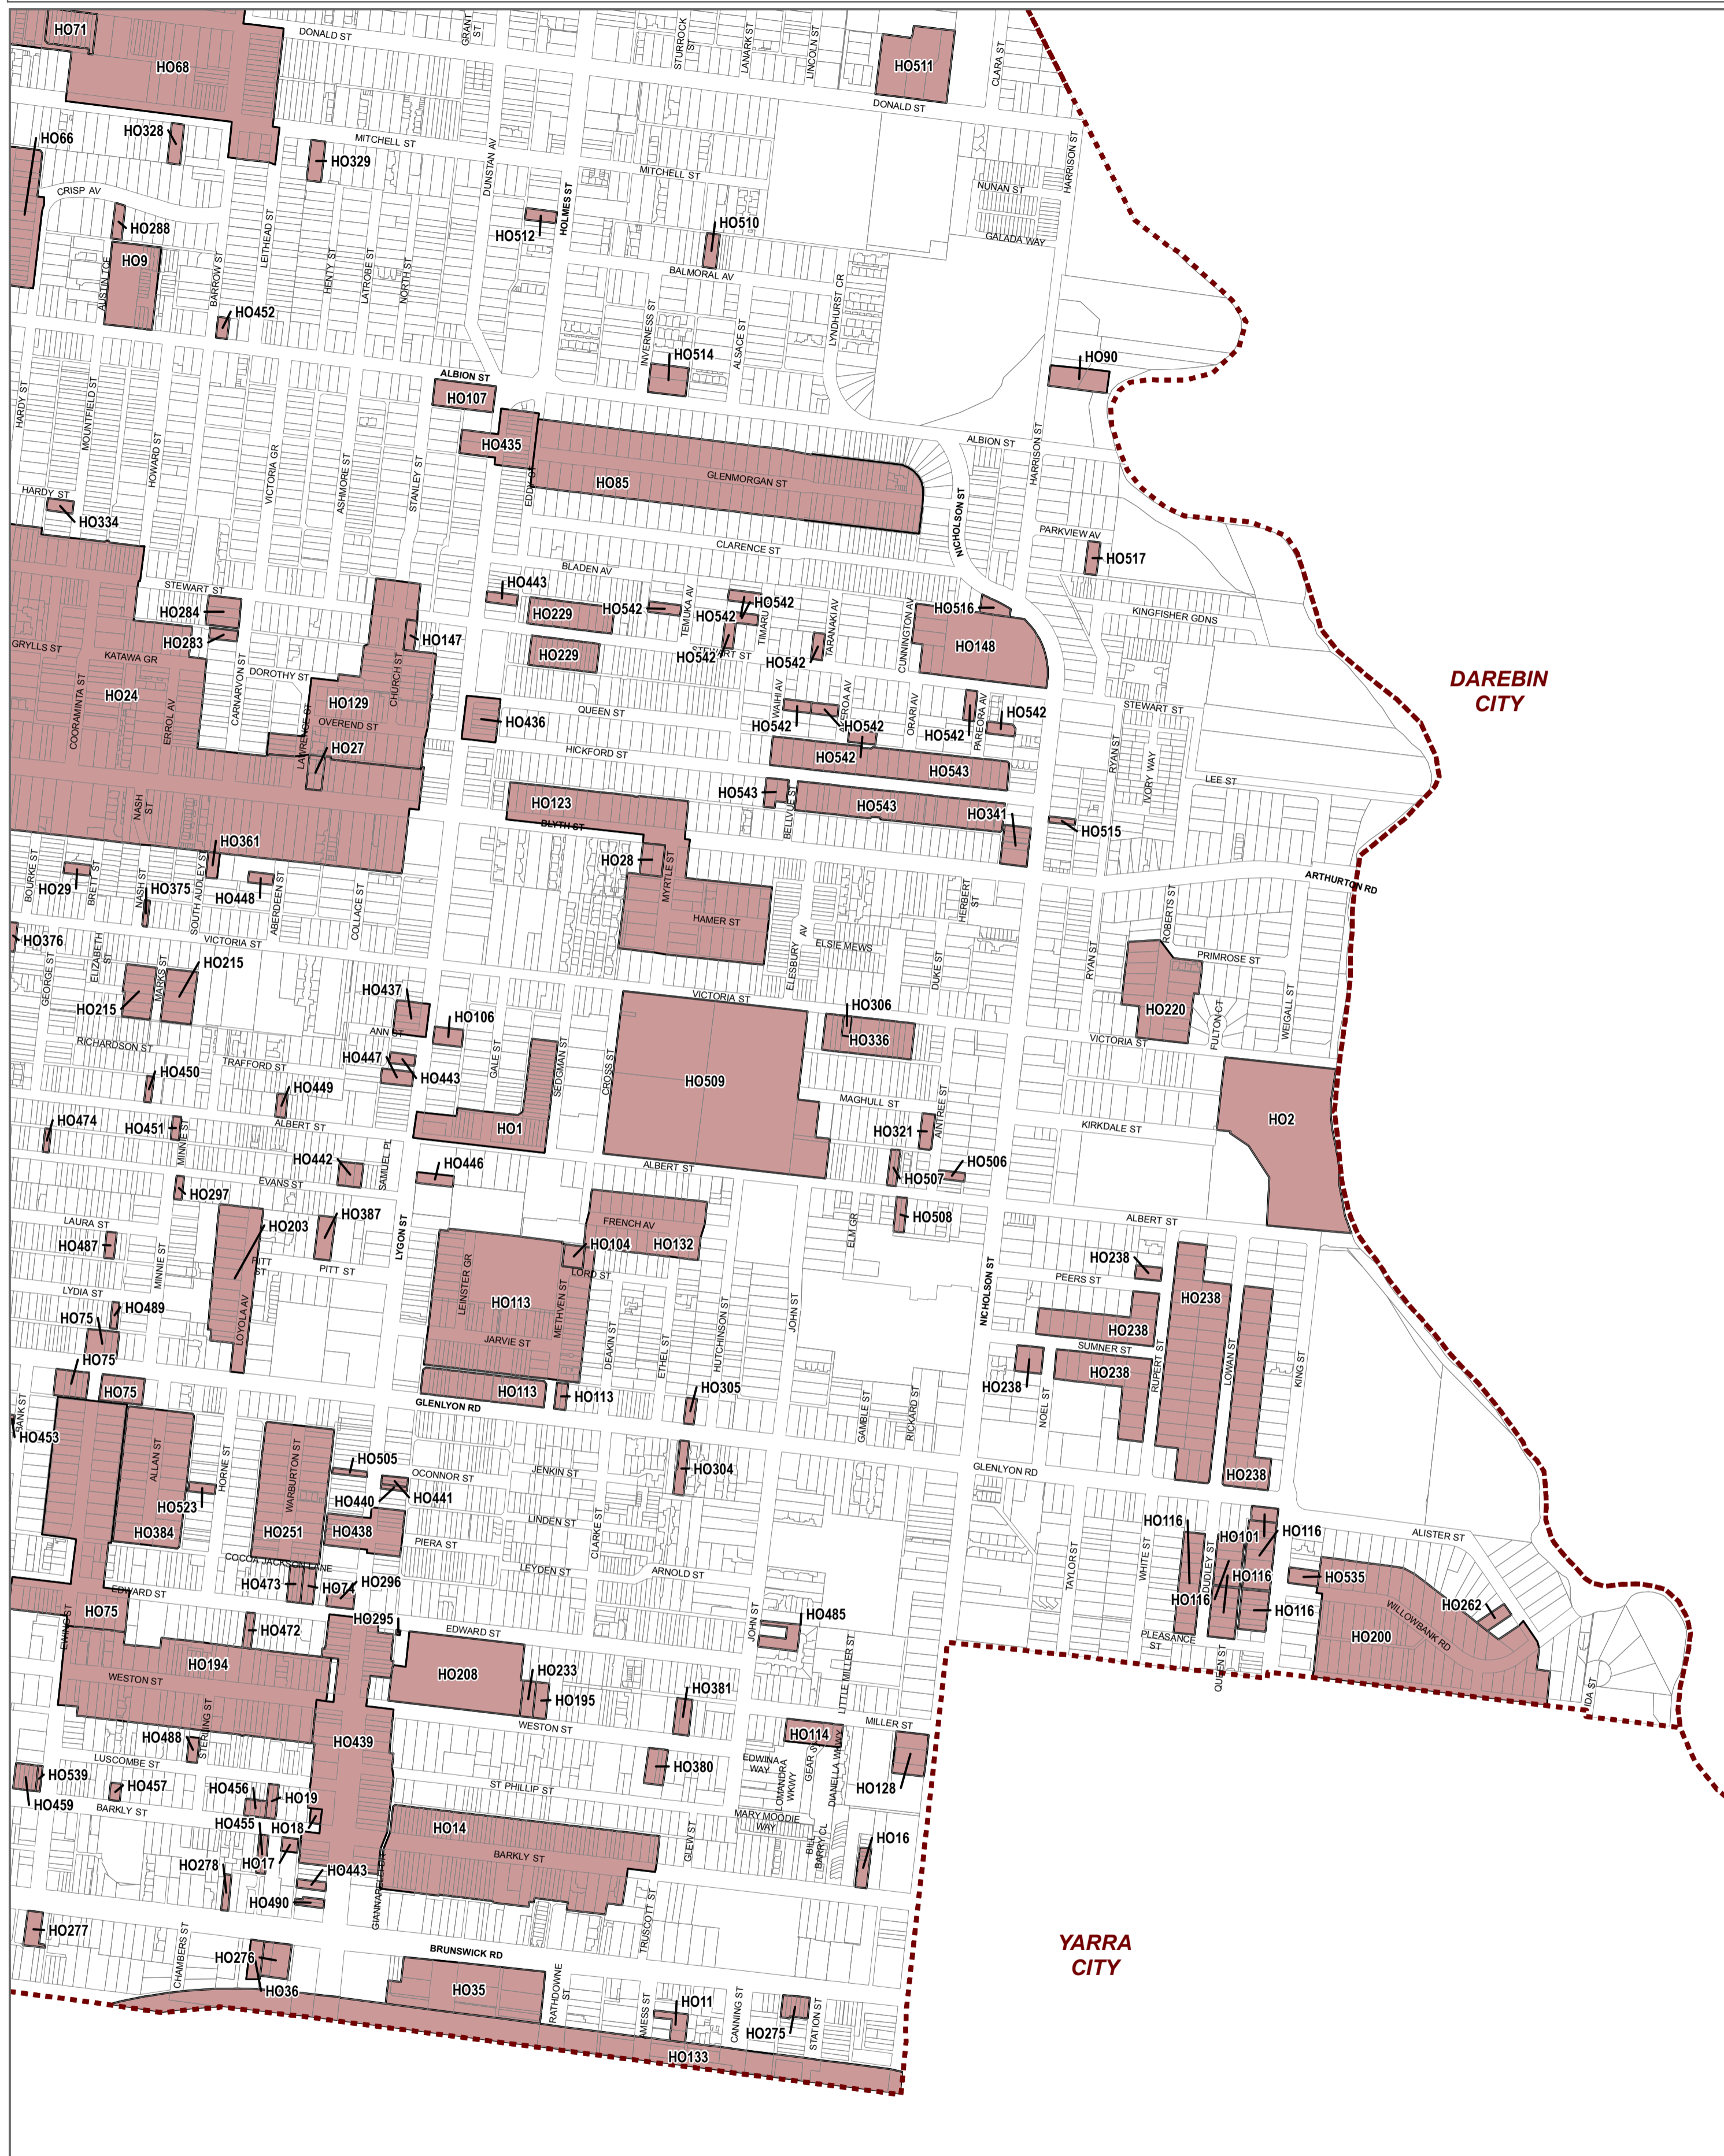

MORELAND PLANNING SCHEME - LOCAL PROVISION

LEGEND

HO - Heritage Overlay

Municipal Boundary
Land Outside Urban Growth Boundary

Disclaimer
This publication may be of assistance to you but the State of Victoria and its employees do not guarantee that the publication is without flaw of any kind or is wholly appropriate for your particular purposes and therefore disclaims all liability for any error, loss or other consequence which may arise from you relying on any information in this publication.

© The State of Victoria Department of Environment, Land, Water and Planning 2018

Australian Map Grid Zone 55

Planning Group
AMENDMENT C173
Printed: 18/01/2019

Environment,
Land, Water
and Planning

INDEX TO ADJOINING SCHEME MAPS