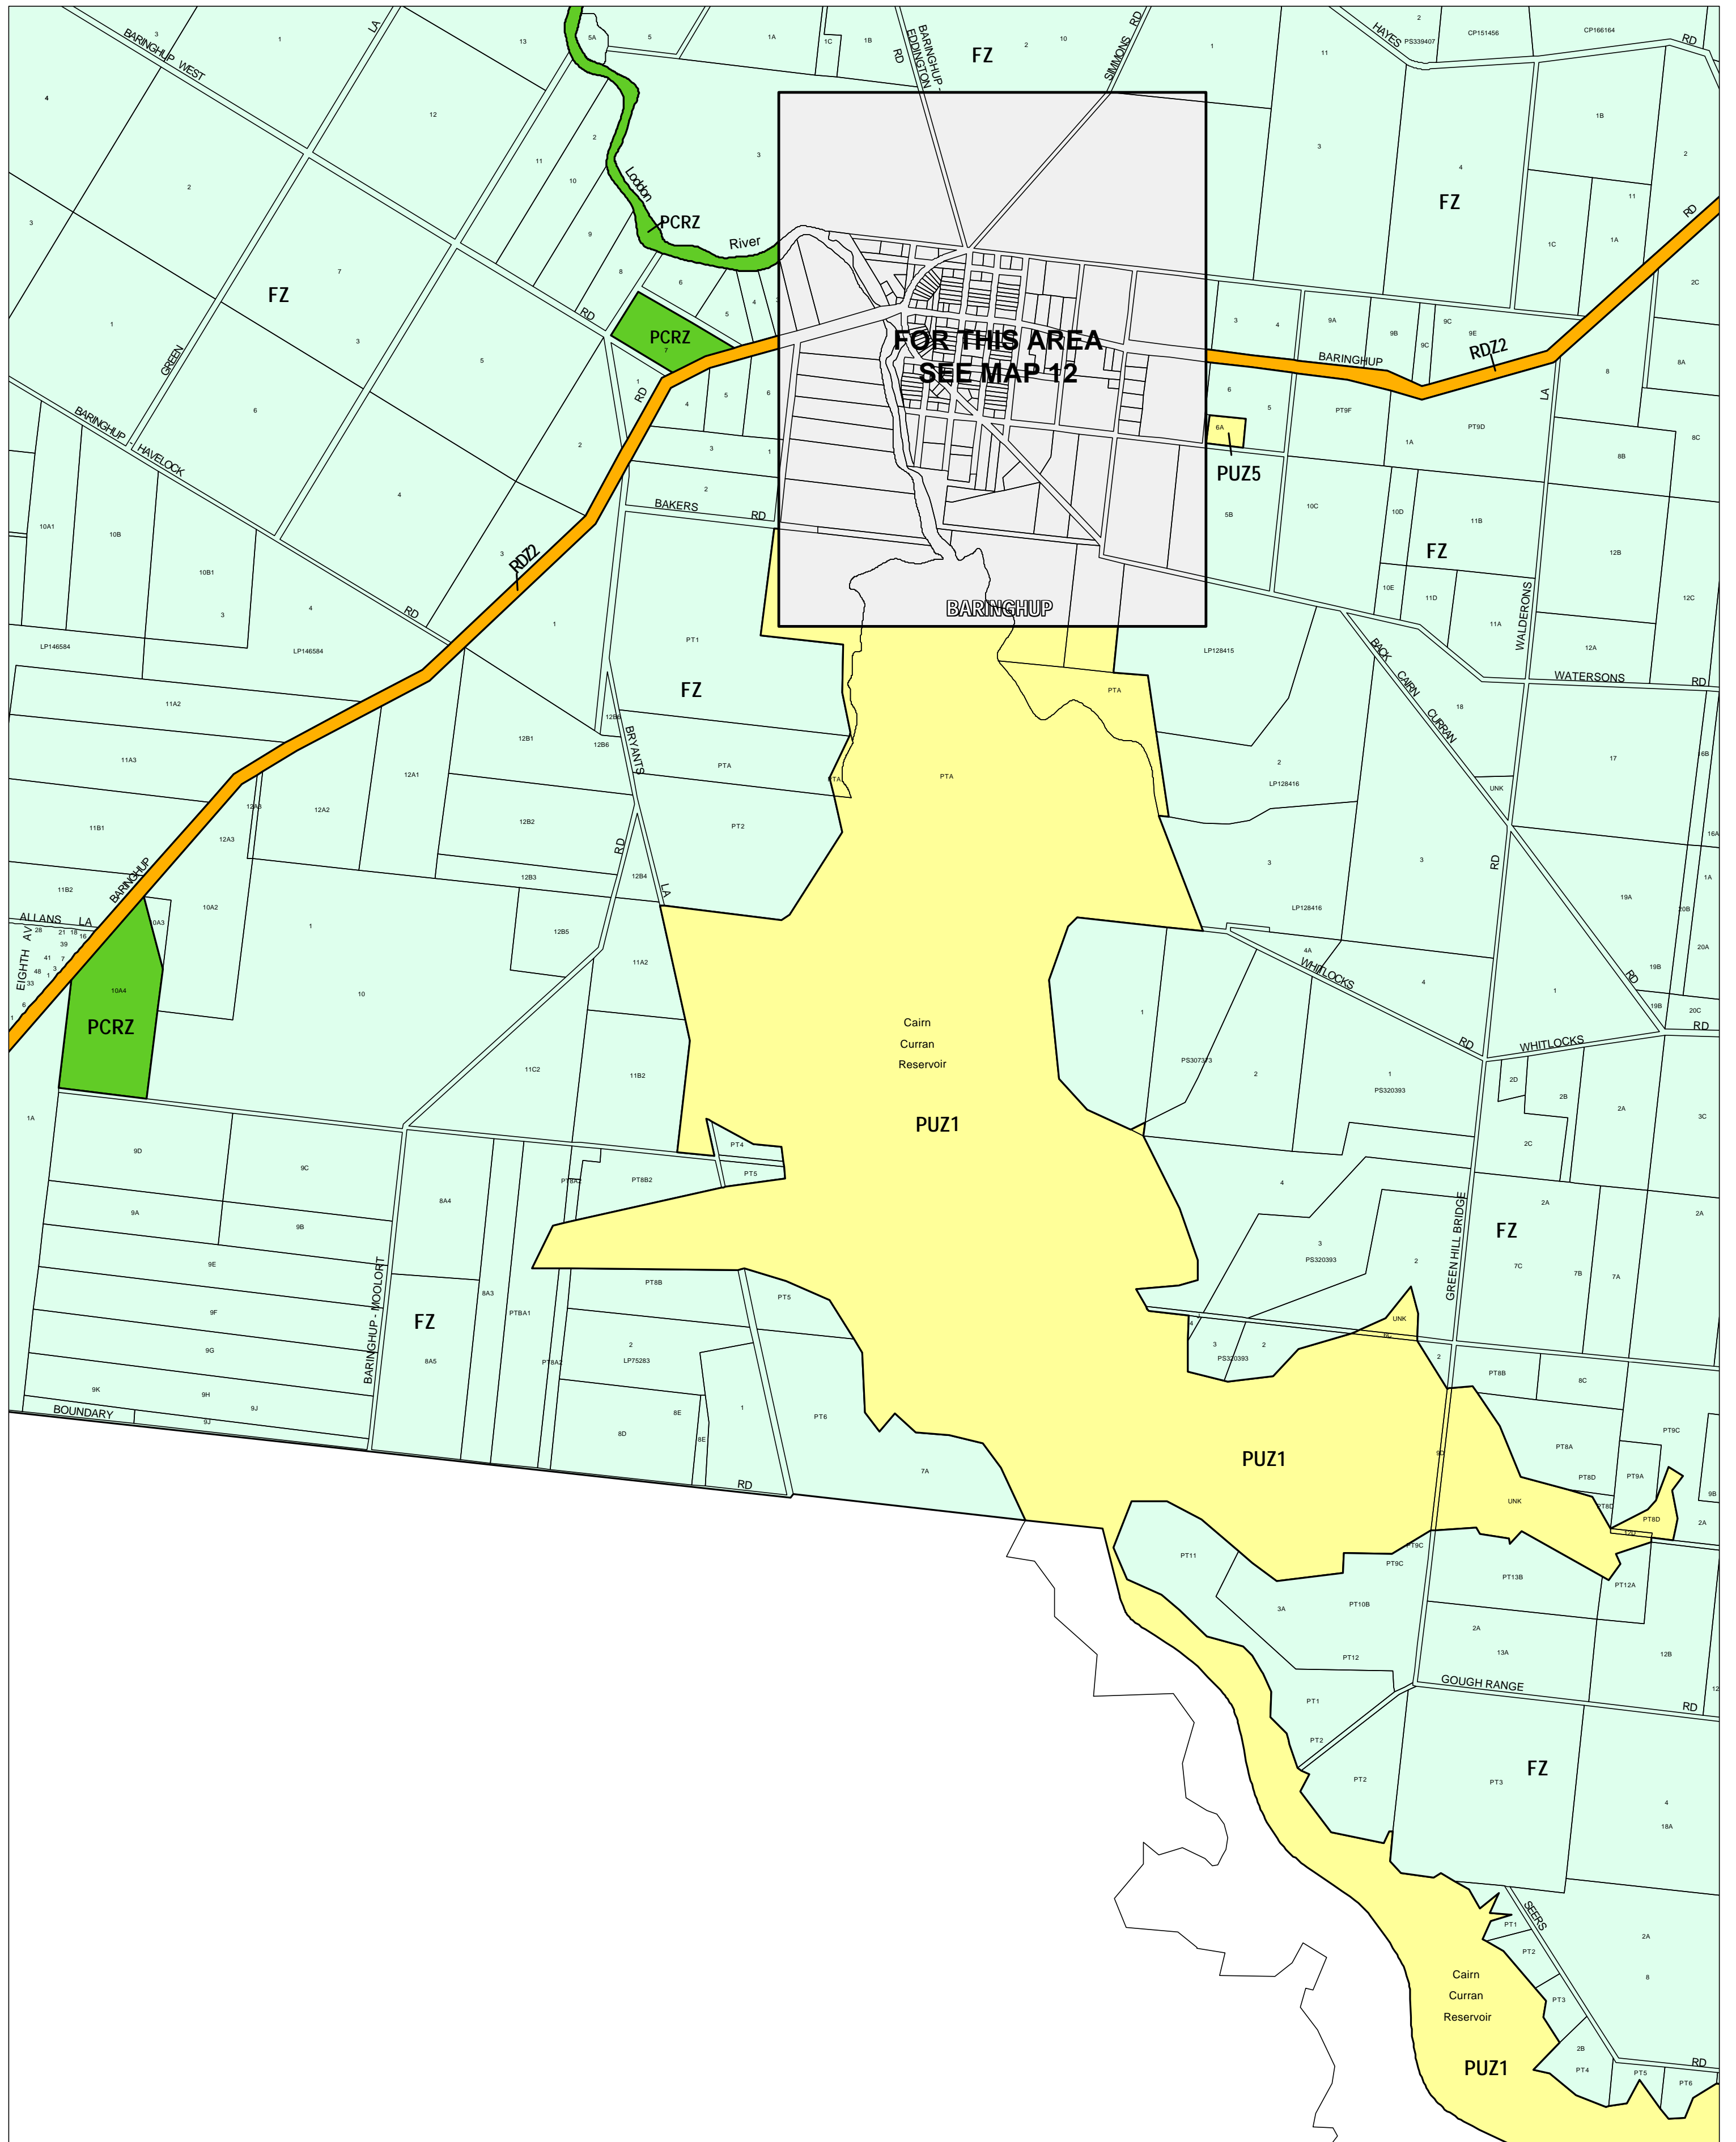

MOUNT ALEXANDER PLANNING SCHEME - LOCAL PROVISION

Public Land	
	Public Conservation And Resource Zone
	Public Use Zone
	Cemetery/crematorium
	Public Use Zone Service And Utility
	Road Zone Category 2
Rural	
	Farming Zone

1500 1000 500 0 500 1000 1500 m

AUSTRALIAN MAP GRID ZONE 55

INDEX TO ADJOINING METRIC SERIES MAP

Printed: 11/8/2006

AMENDMENT C35