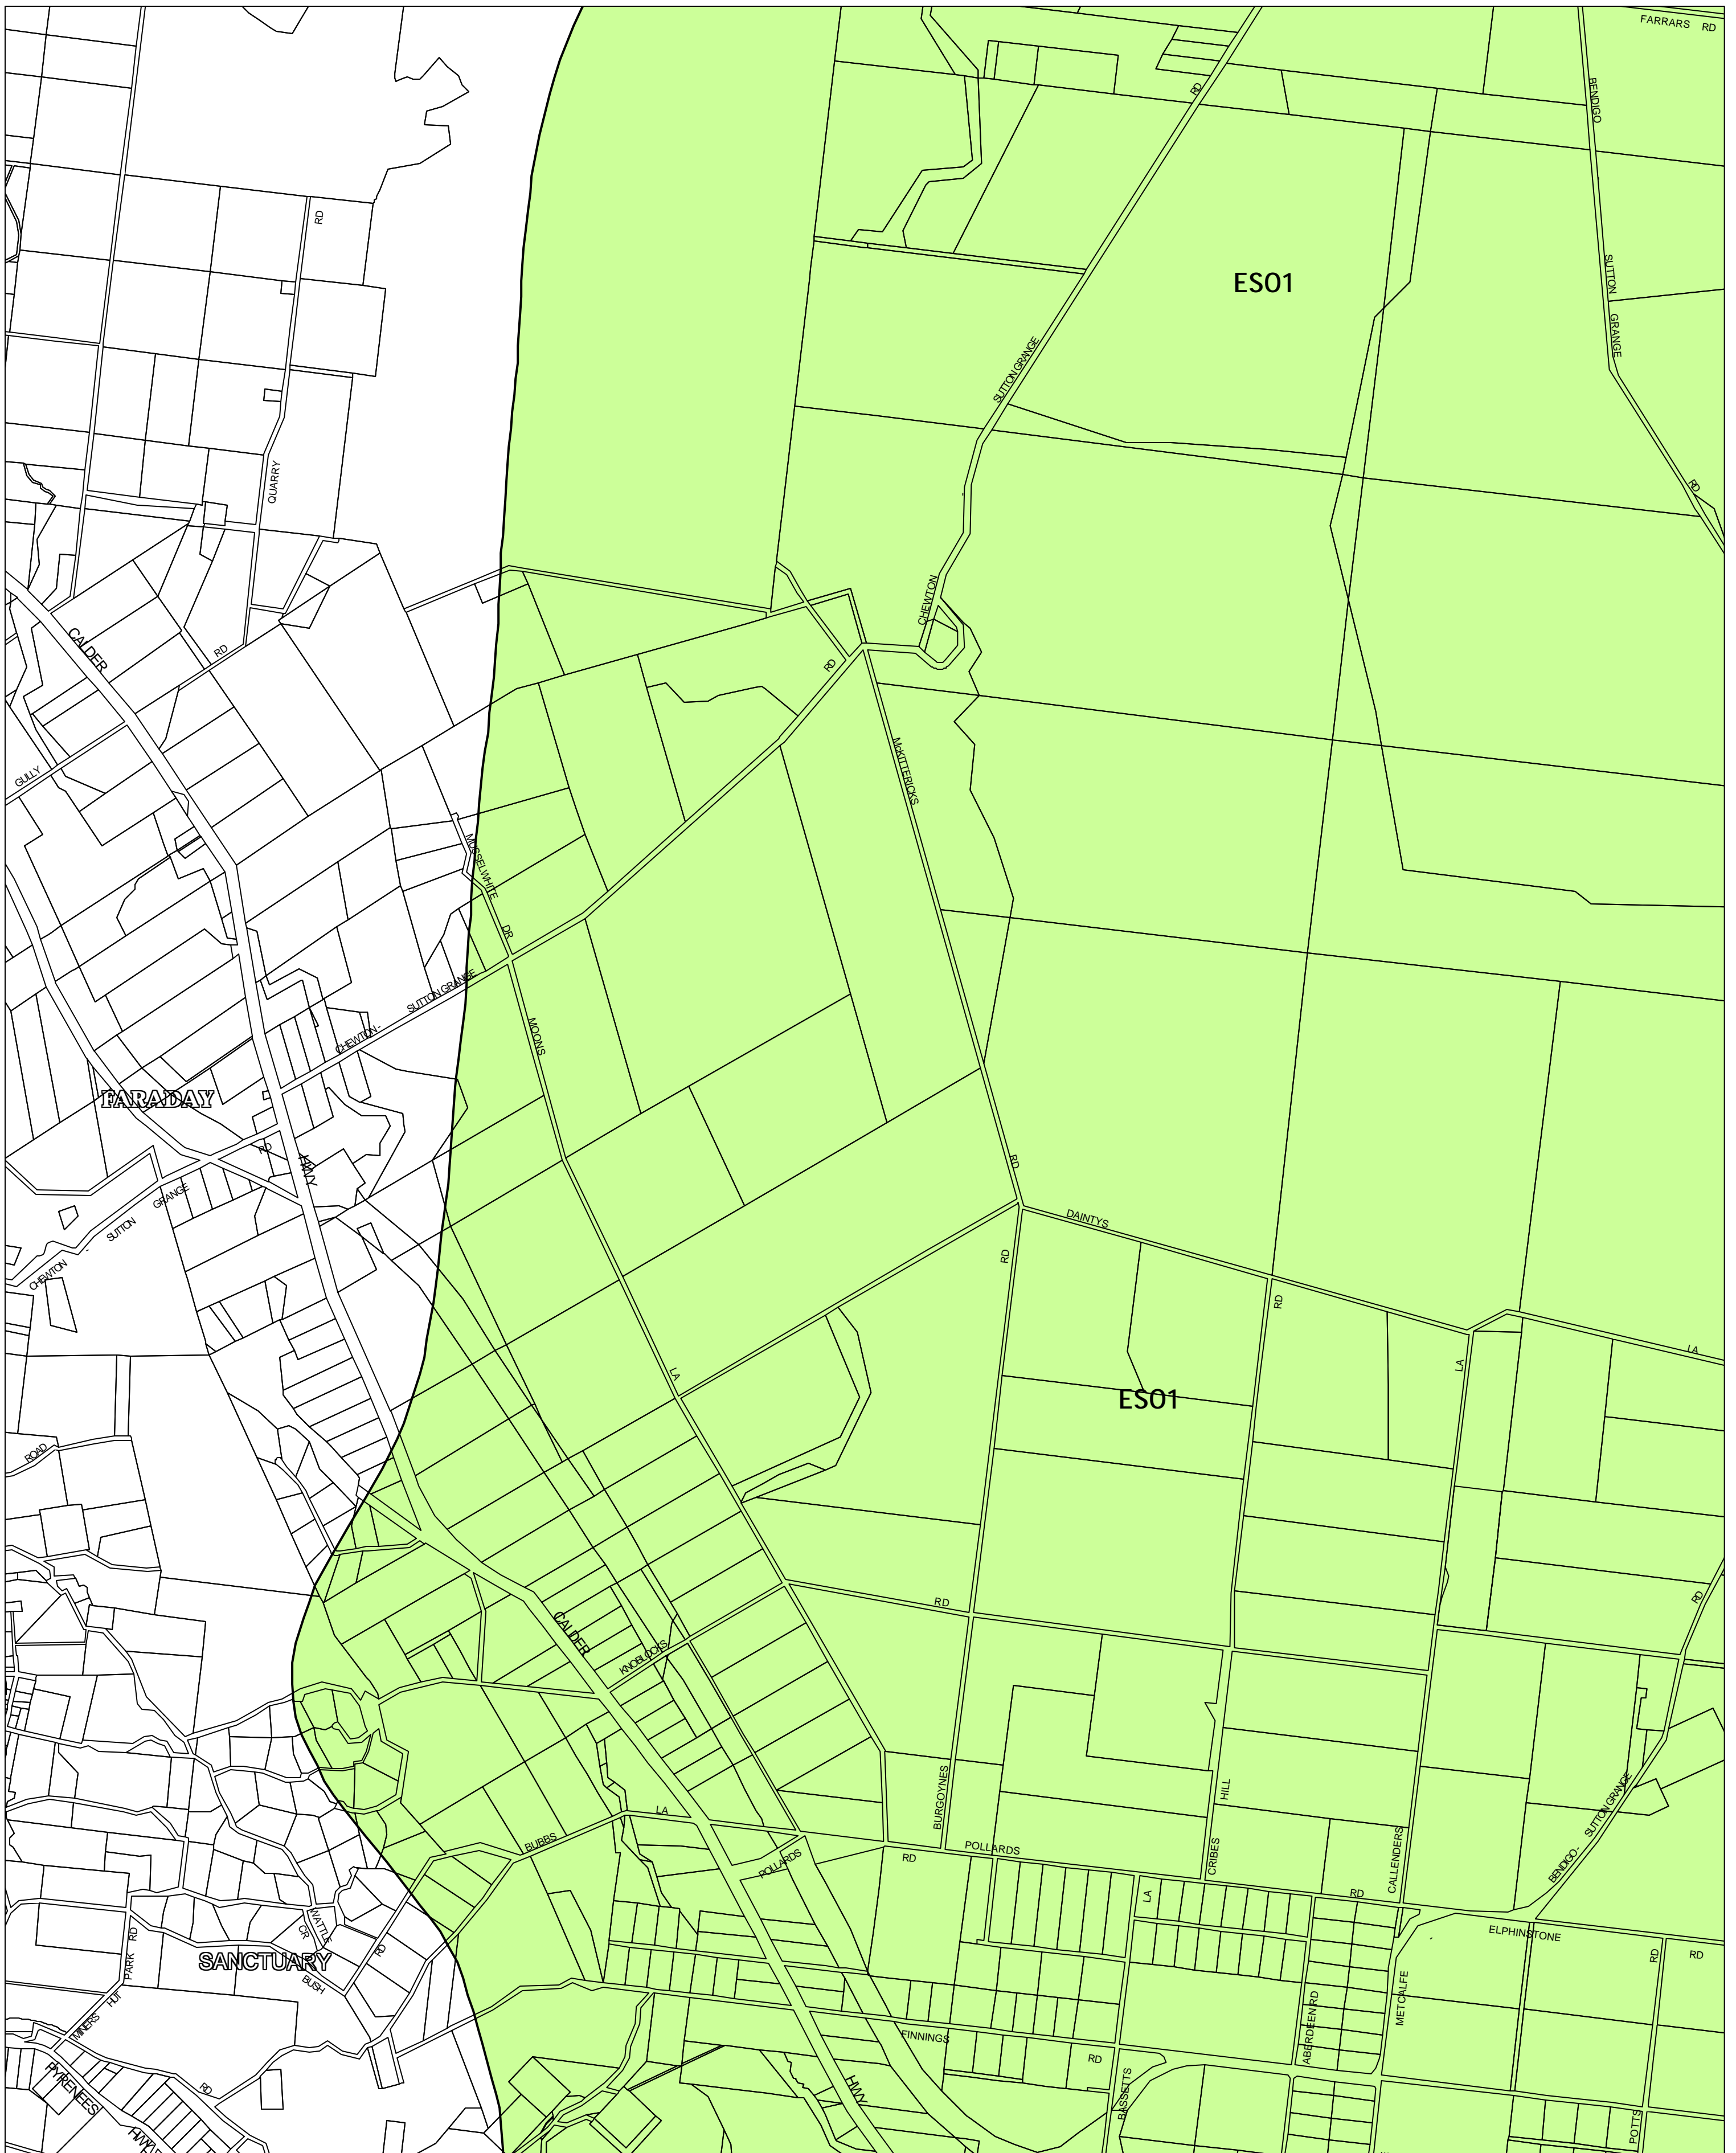

MOUNT ALEXANDER PLANNING SCHEME - LOCAL PROVISION

Overlays

- ES01 Environmental Significance Overlay - Schedule 1

AUSTRALIAN MAP GRID ZONE 55

Printed: 3/10/2007