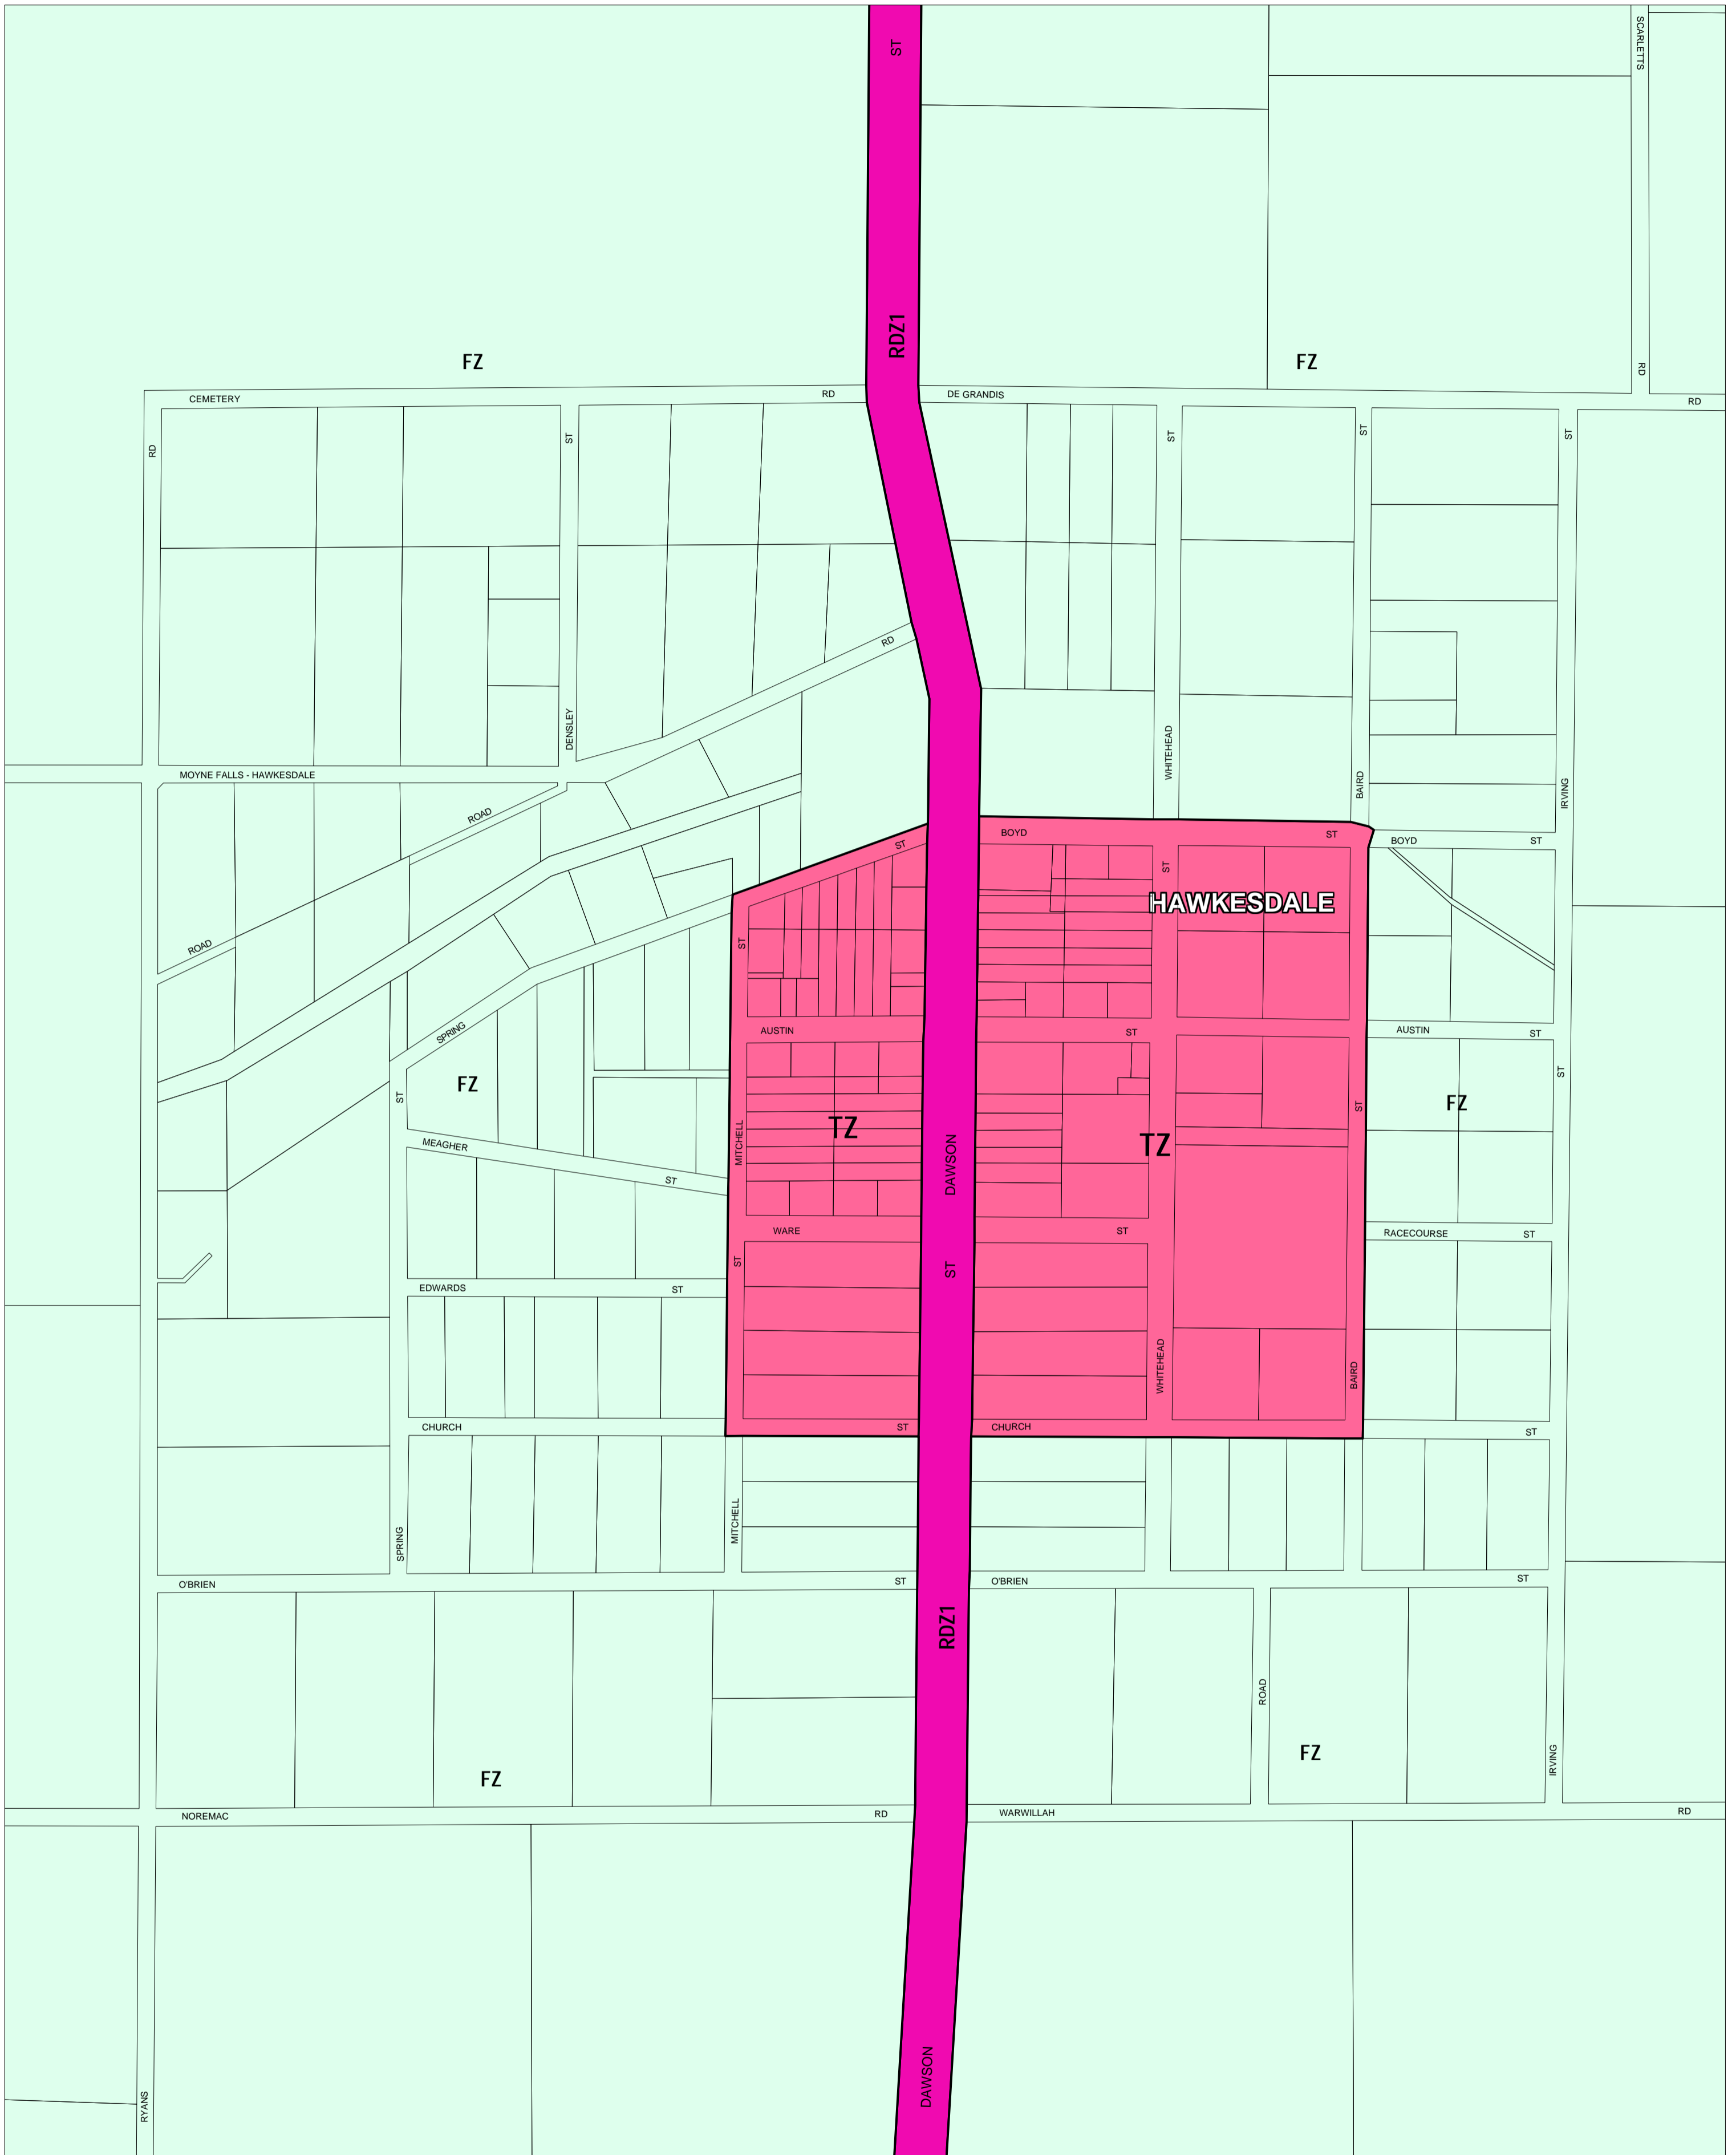

MOYNE PLANNING SCHEME - LOCAL PROVISION

- **Public Land**
- Road Zone Category 1
- **Residential**
- Township Zone
- **Rural**
- Farming Zone

AUSTRALIAN MAP GRID ZONE 54

Printed: 19/10/2006

AMENDMENT C22

INDEX TO ADJOINING METRIC SERIES MAP