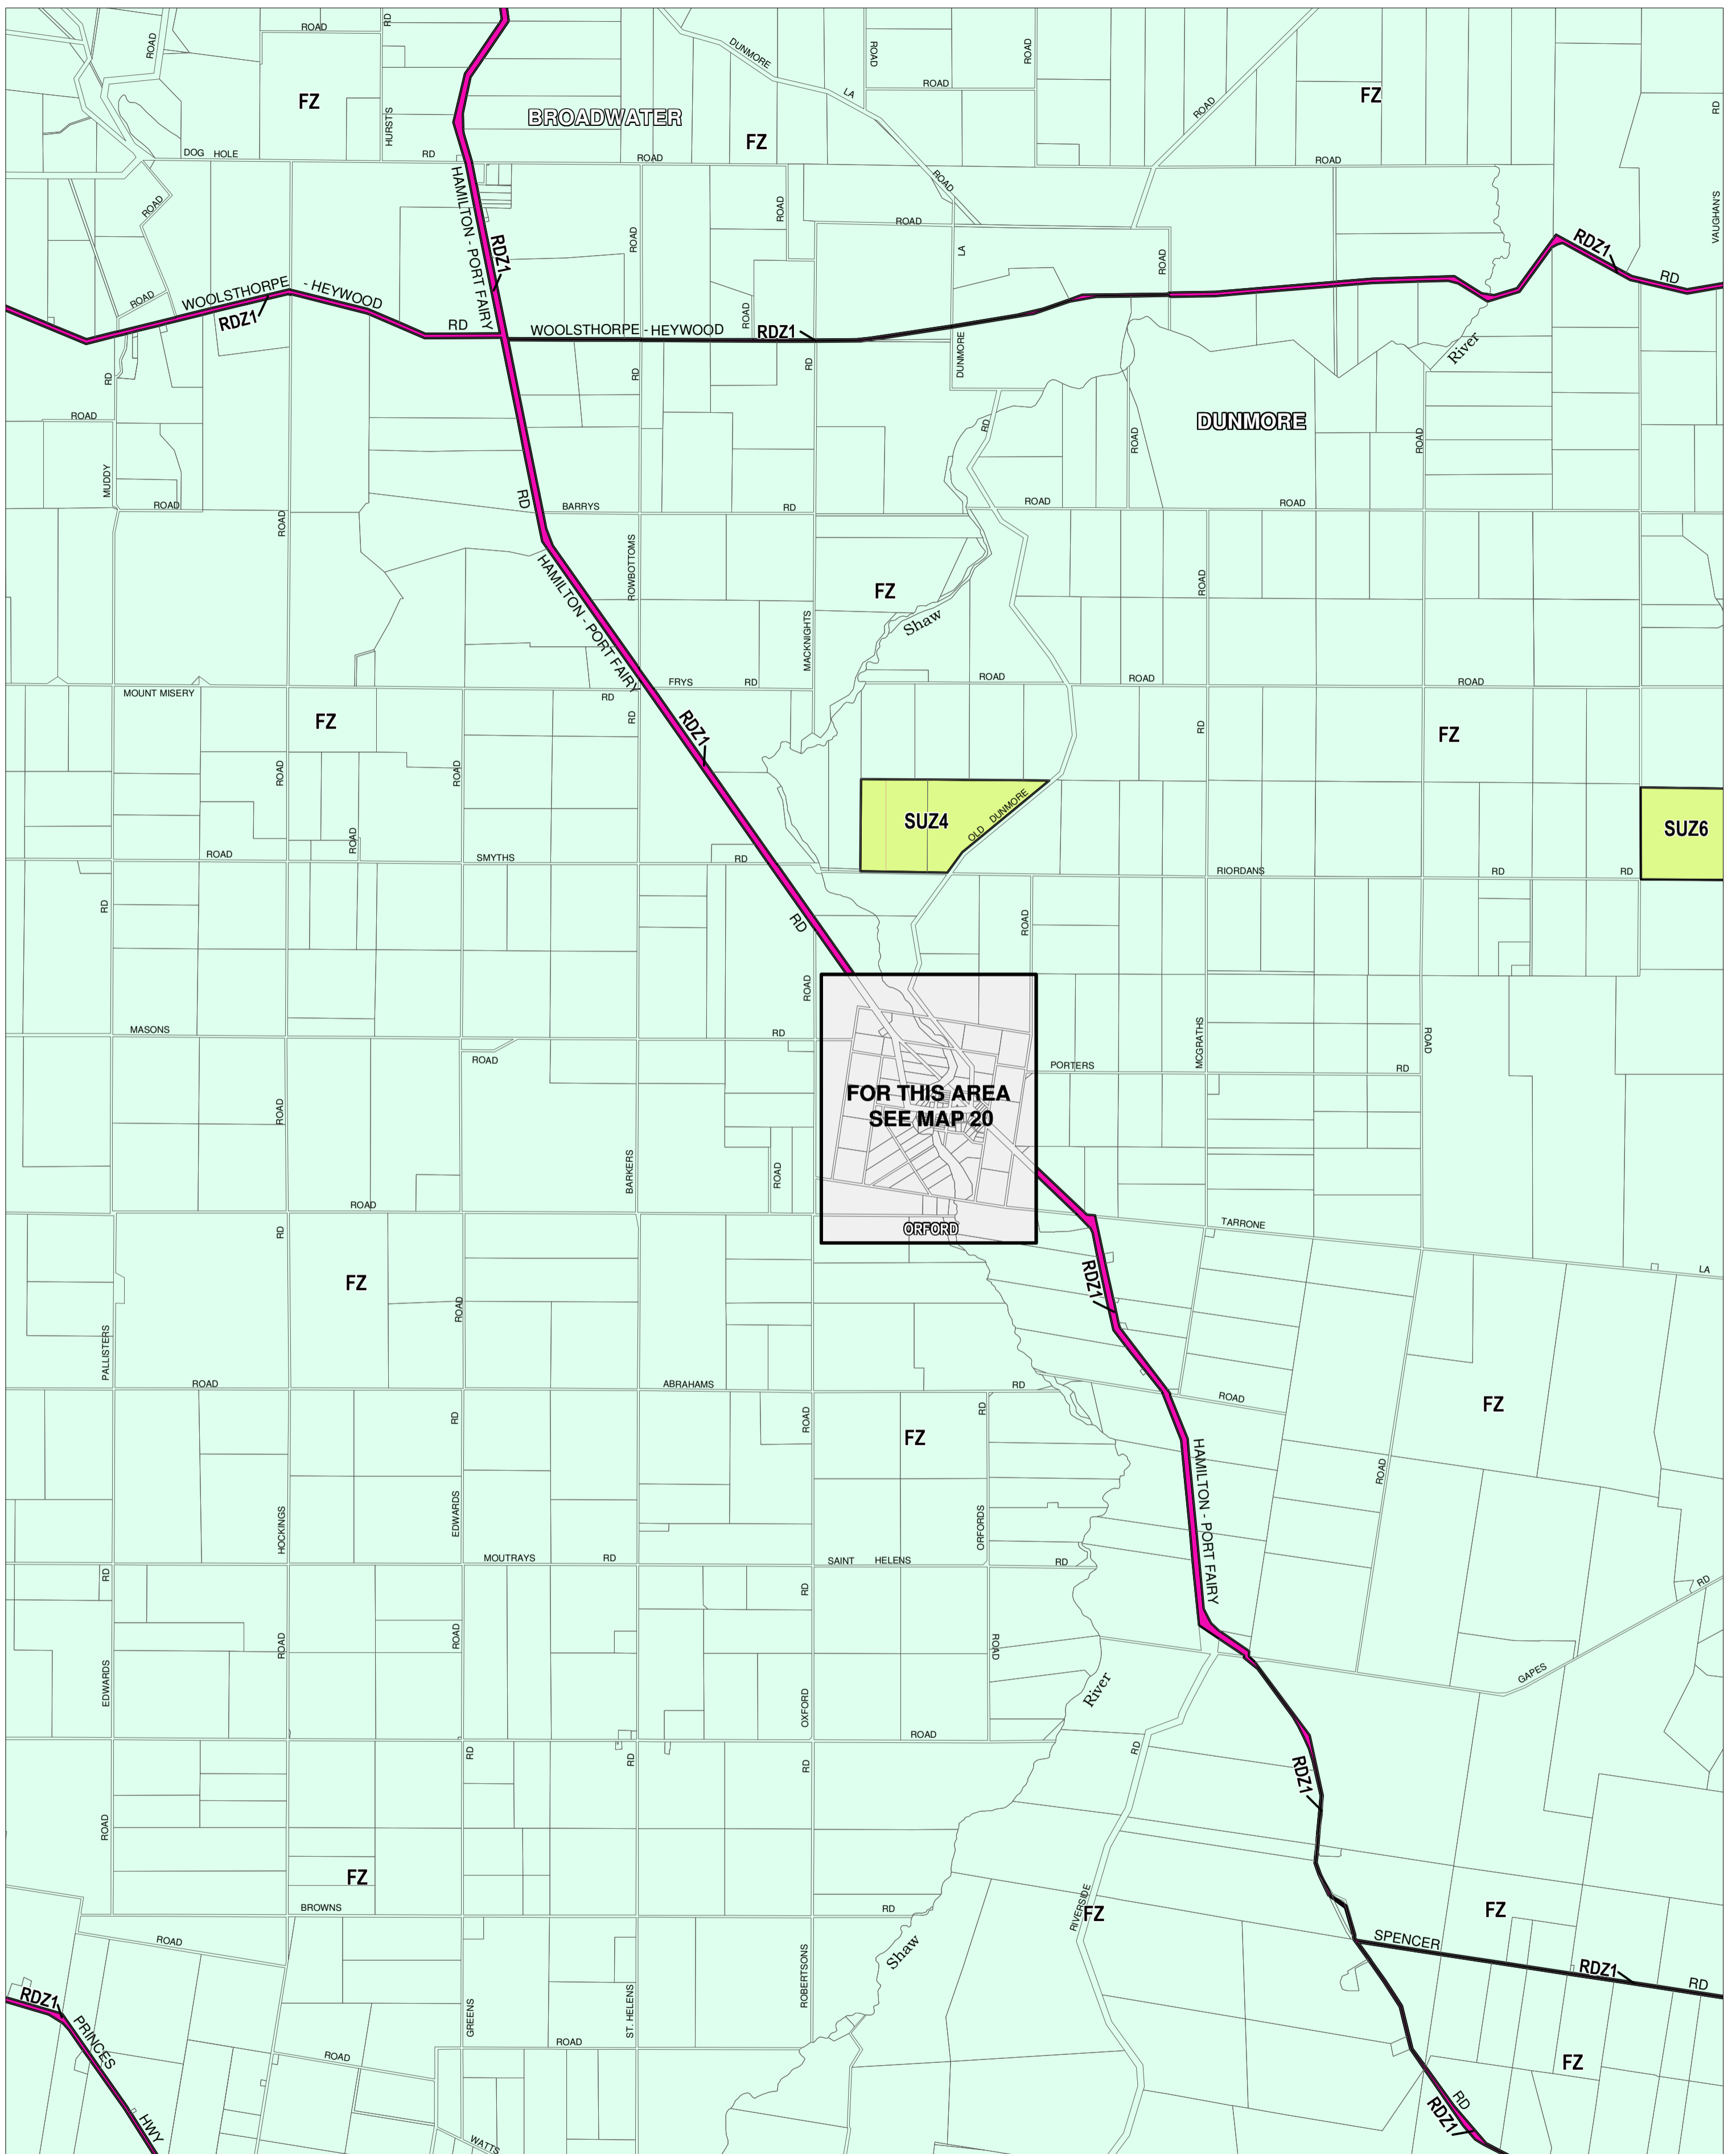

MOYNE PLANNING SCHEME - LOCAL PROVISION

Public Land
RDZ1 Road Zone - Category 1

Rural
FZ Farming Zone

Special Purpose
SUZ4 Special Use Zone - Schedule 5
SUZ6 Special Use Zone - Schedule 6

AUSTRALIAN MAP GRID ZONE 54

Printed: 19/4/2012

AMENDMENT C47