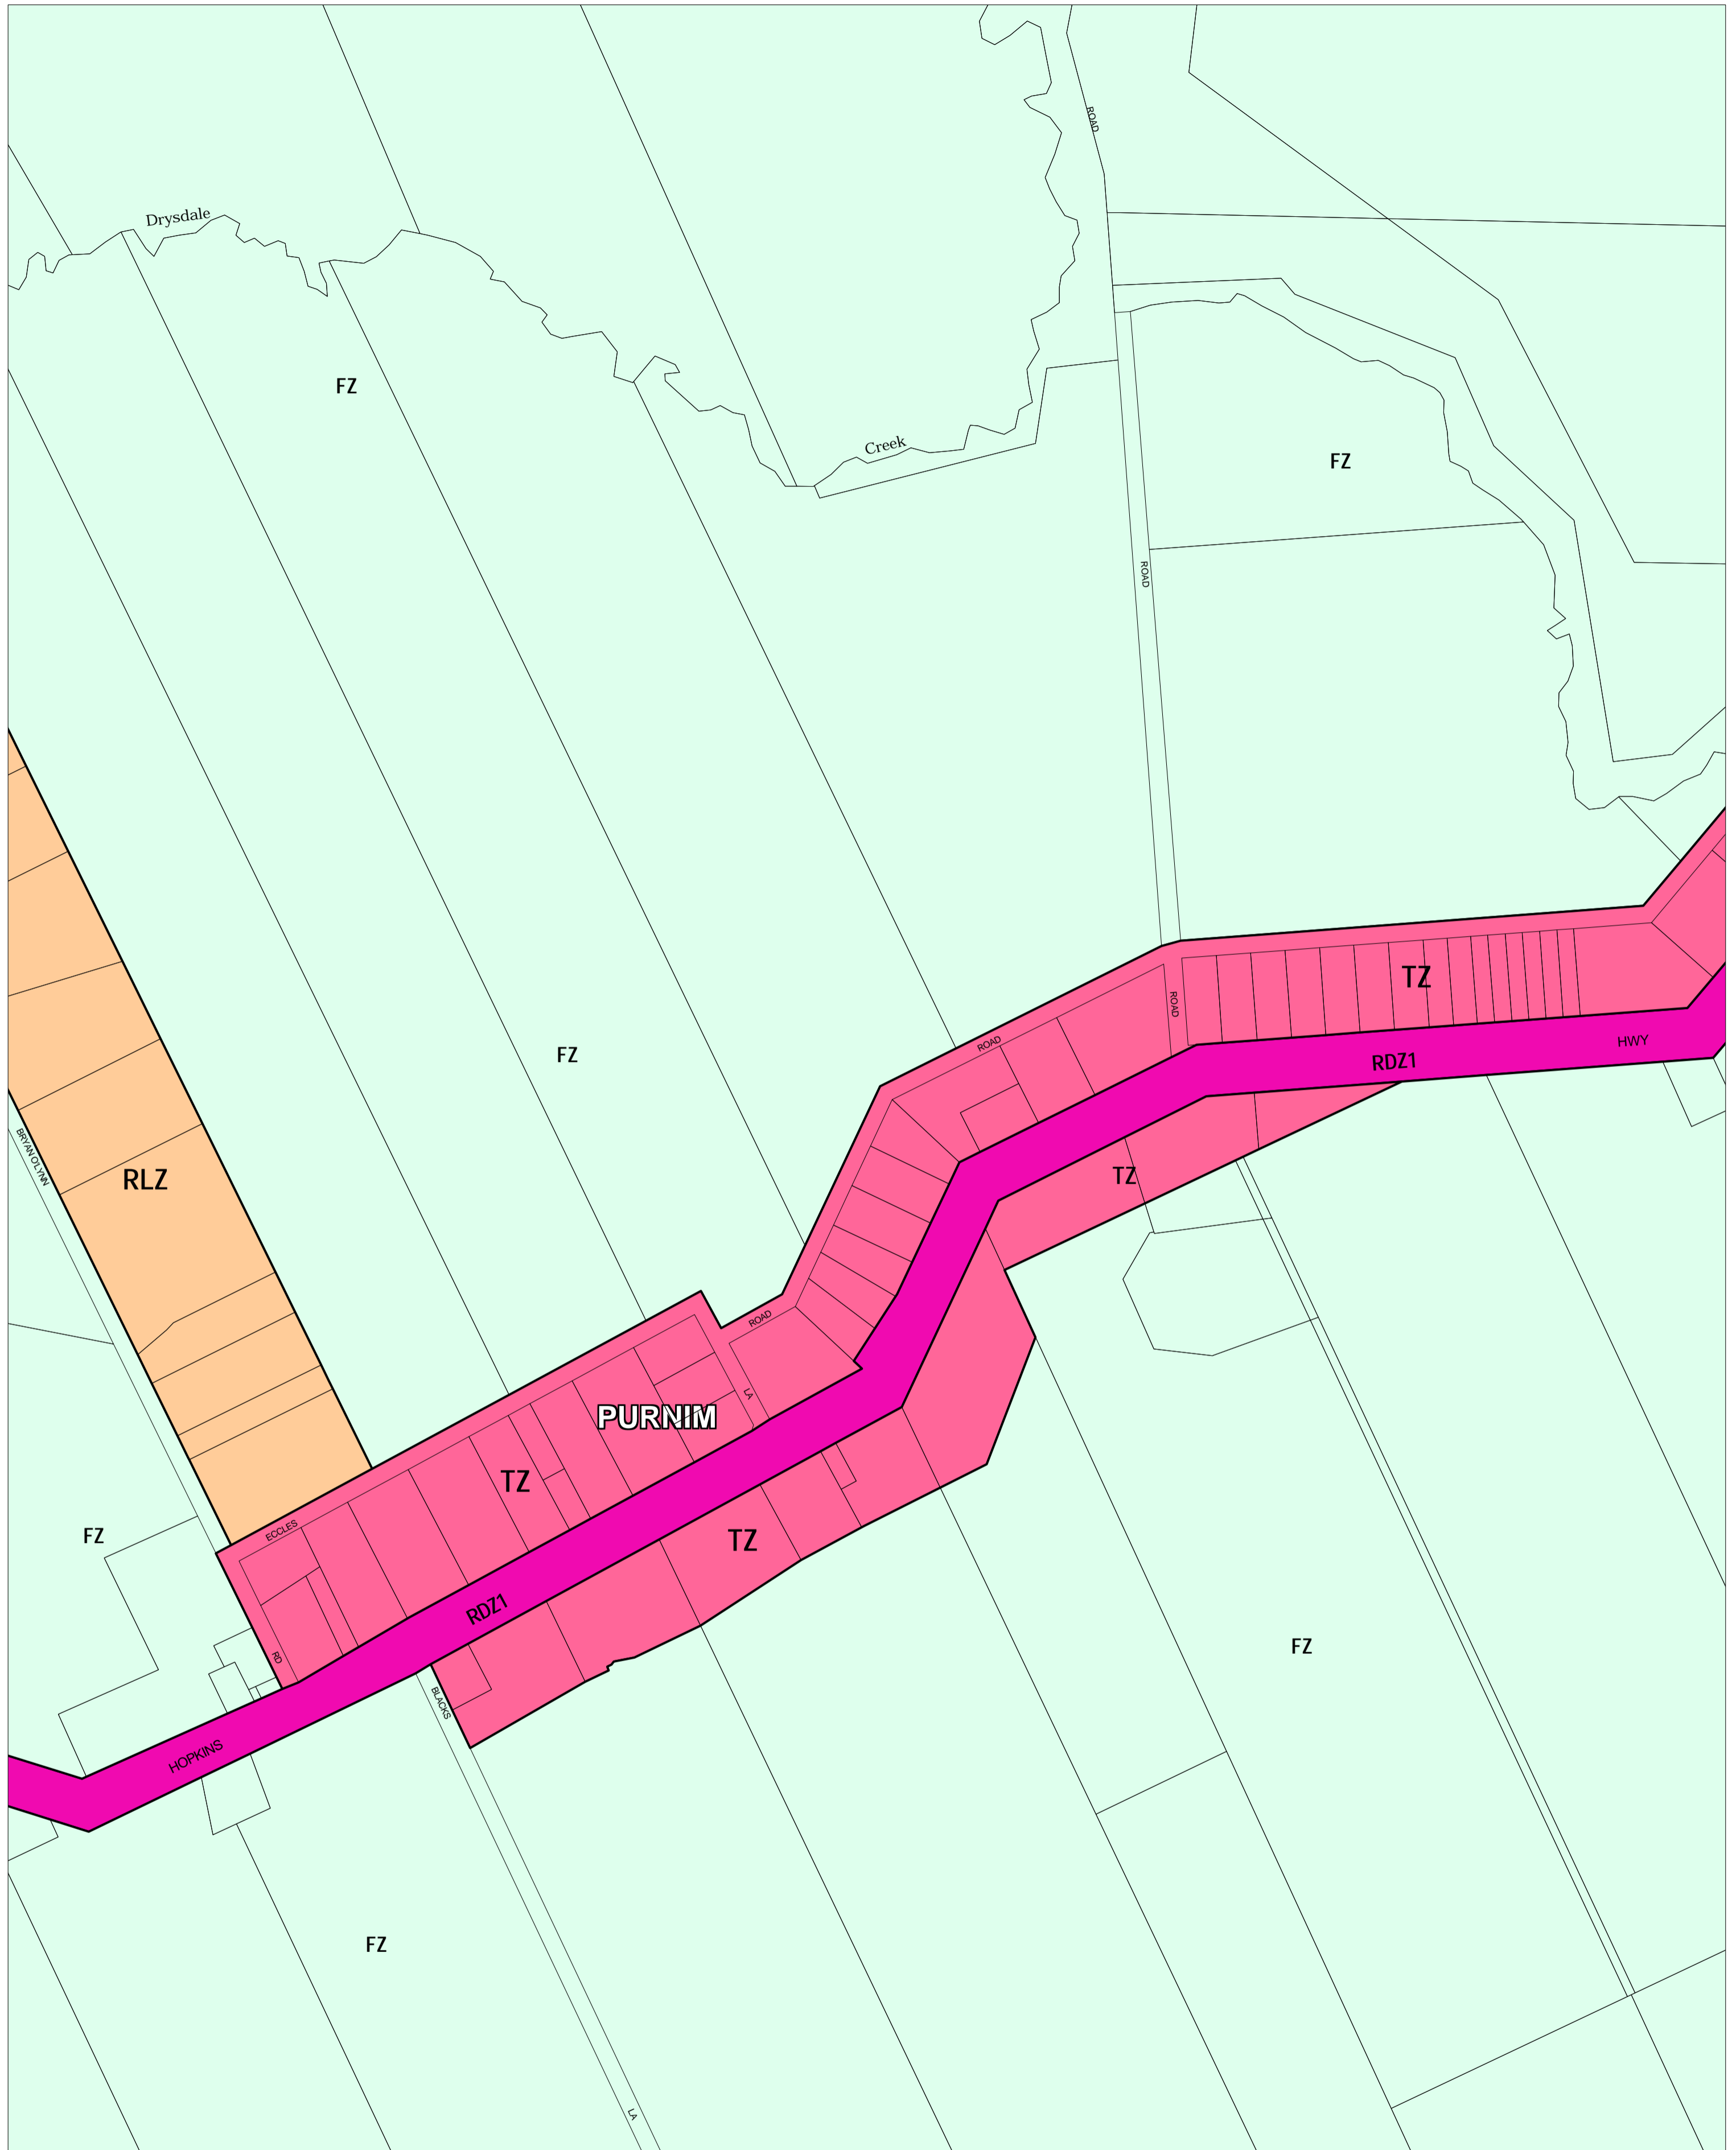

MOYNE PLANNING SCHEME - LOCAL PROVISION

Public Land
RDZ1 Road Zone Category 1

Residential
TZ Township Zone

Rural
FZ Farming Zone
RLZ Rural Living Zone

AUSTRALIAN MAP GRID ZONE 54

INDEX TO ADJOINING METRIC SERIES MAP

Printed: 19/10/2006

AMENDMENT C22