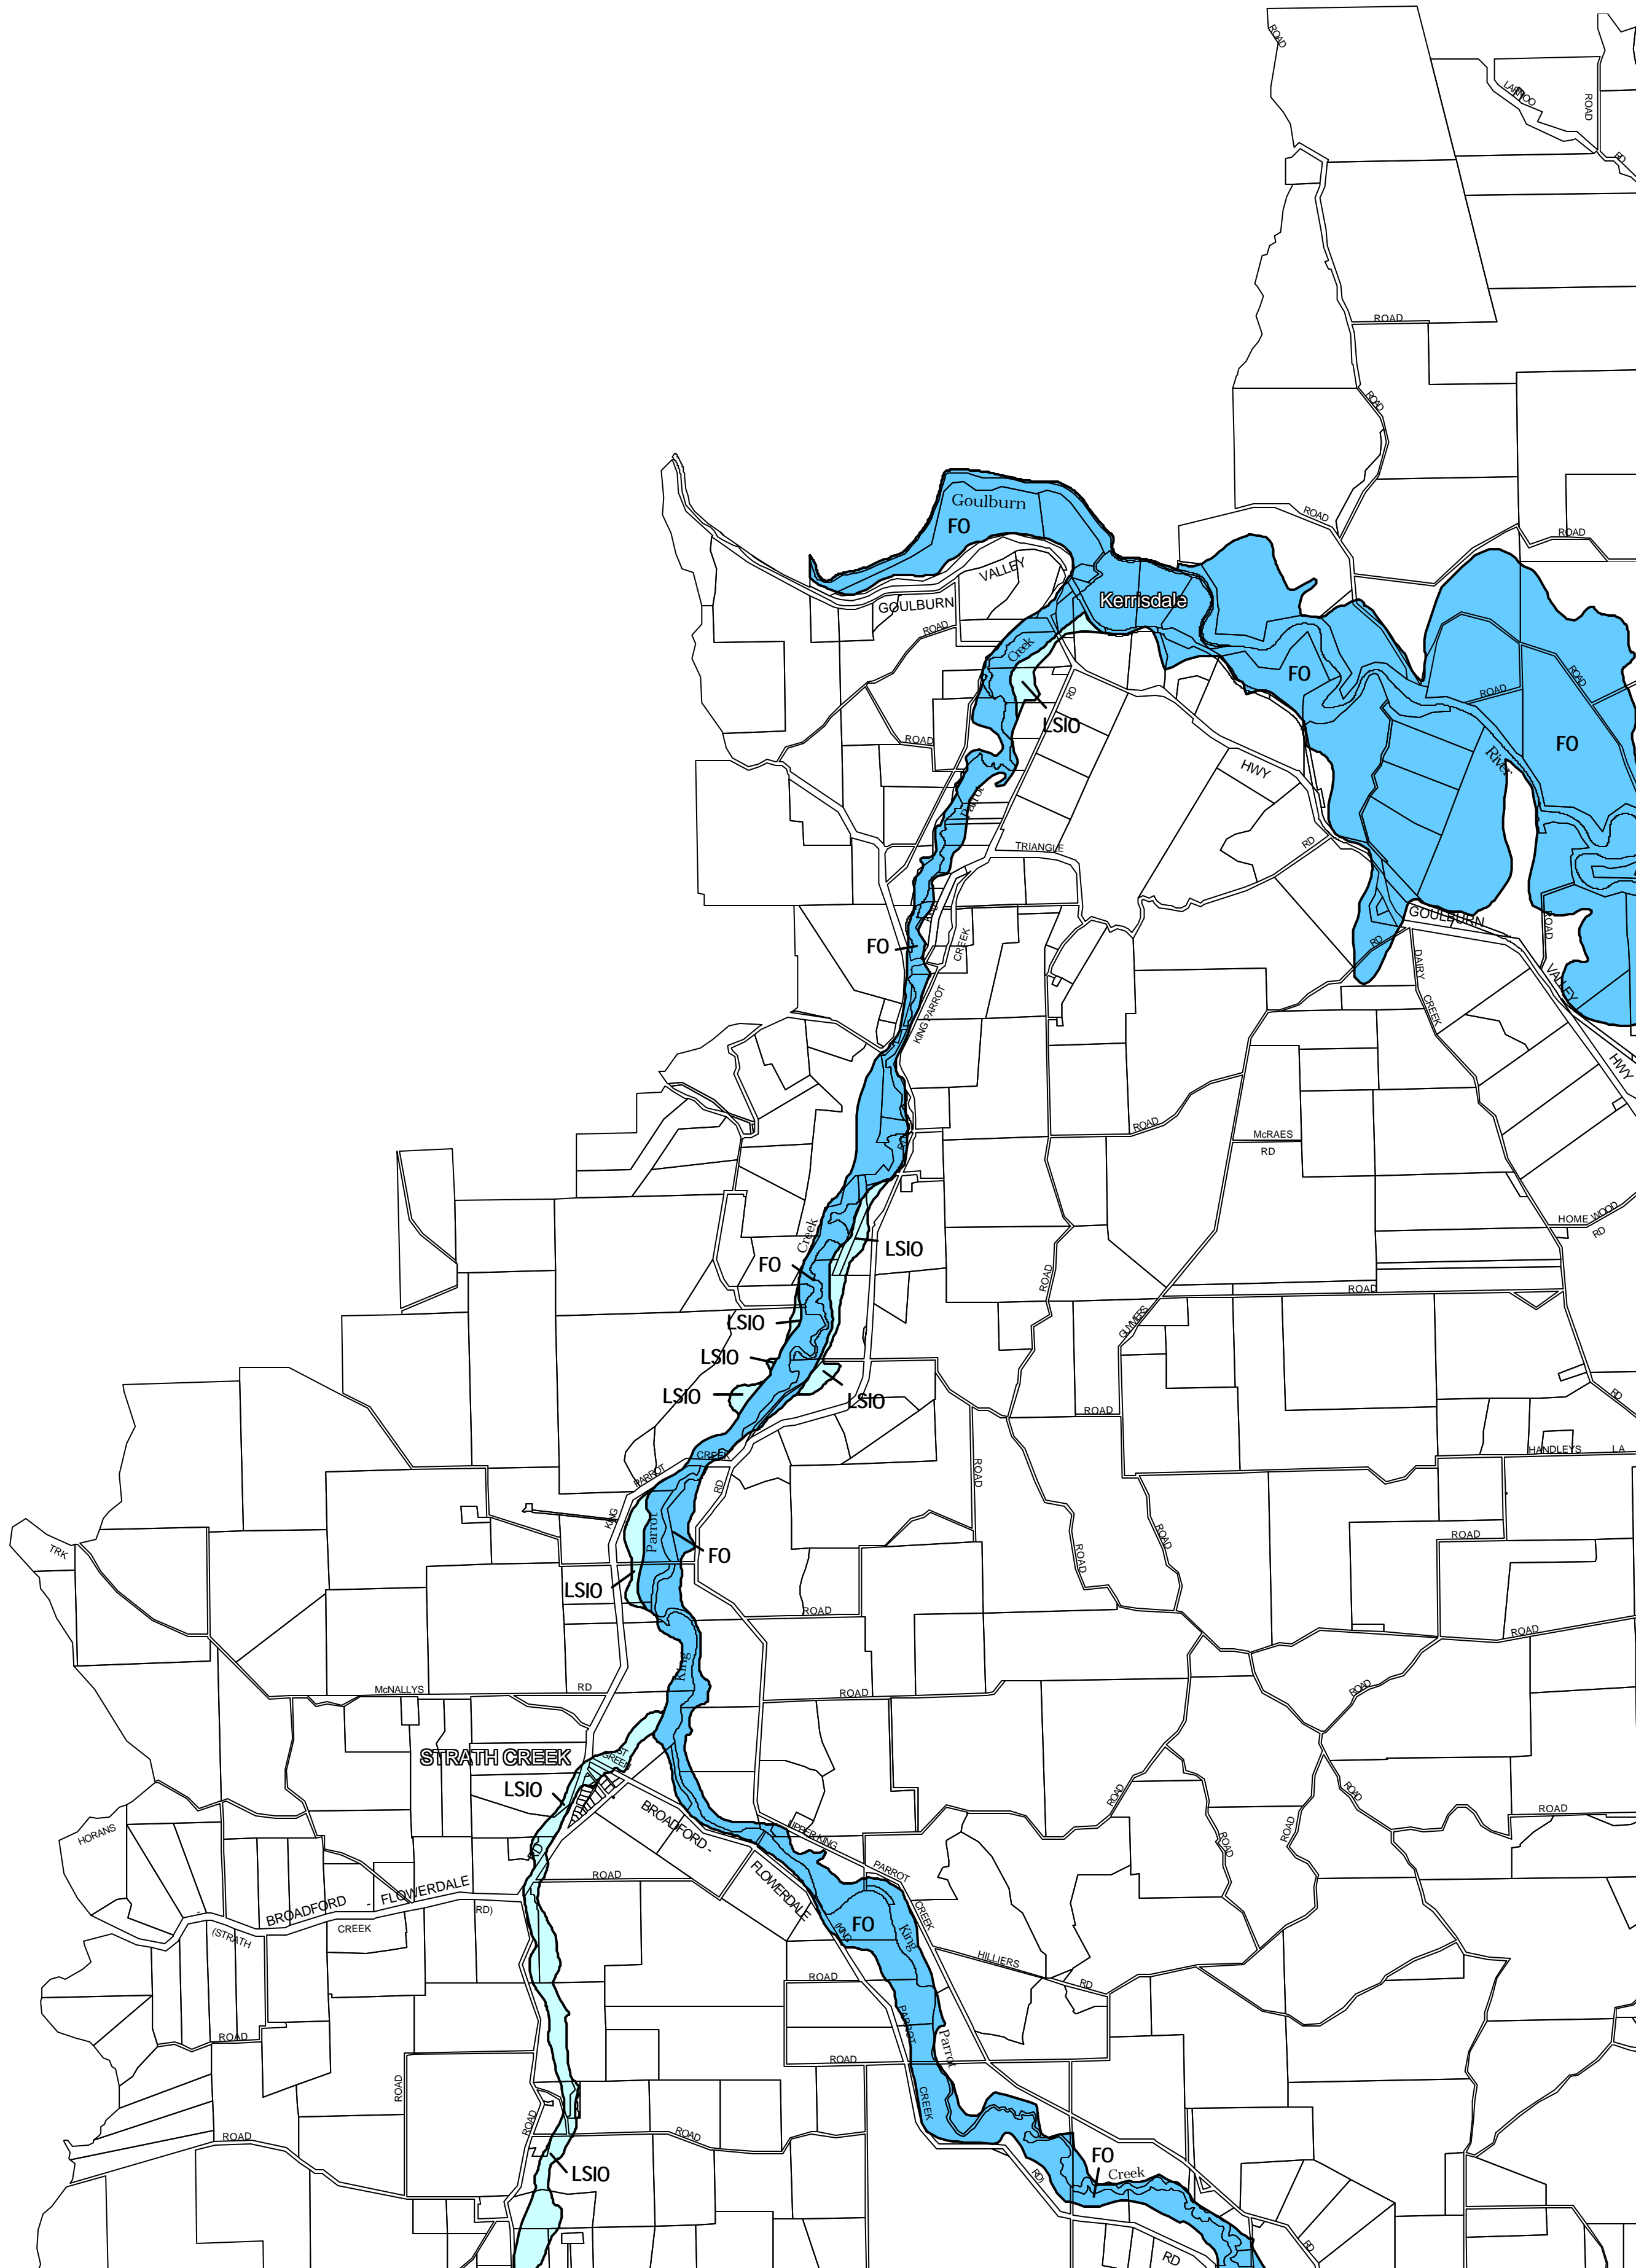

MURRINDINDI PLANNING SCHEME - LOCAL PROVISION

Overlays

- FO Floodway Overlay
- LSIO Land Subject To Inundation Overlay

AUSTRALIAN MAP GRID ZONE 55

Printed: 16/9/2009

AMENDMENT C22