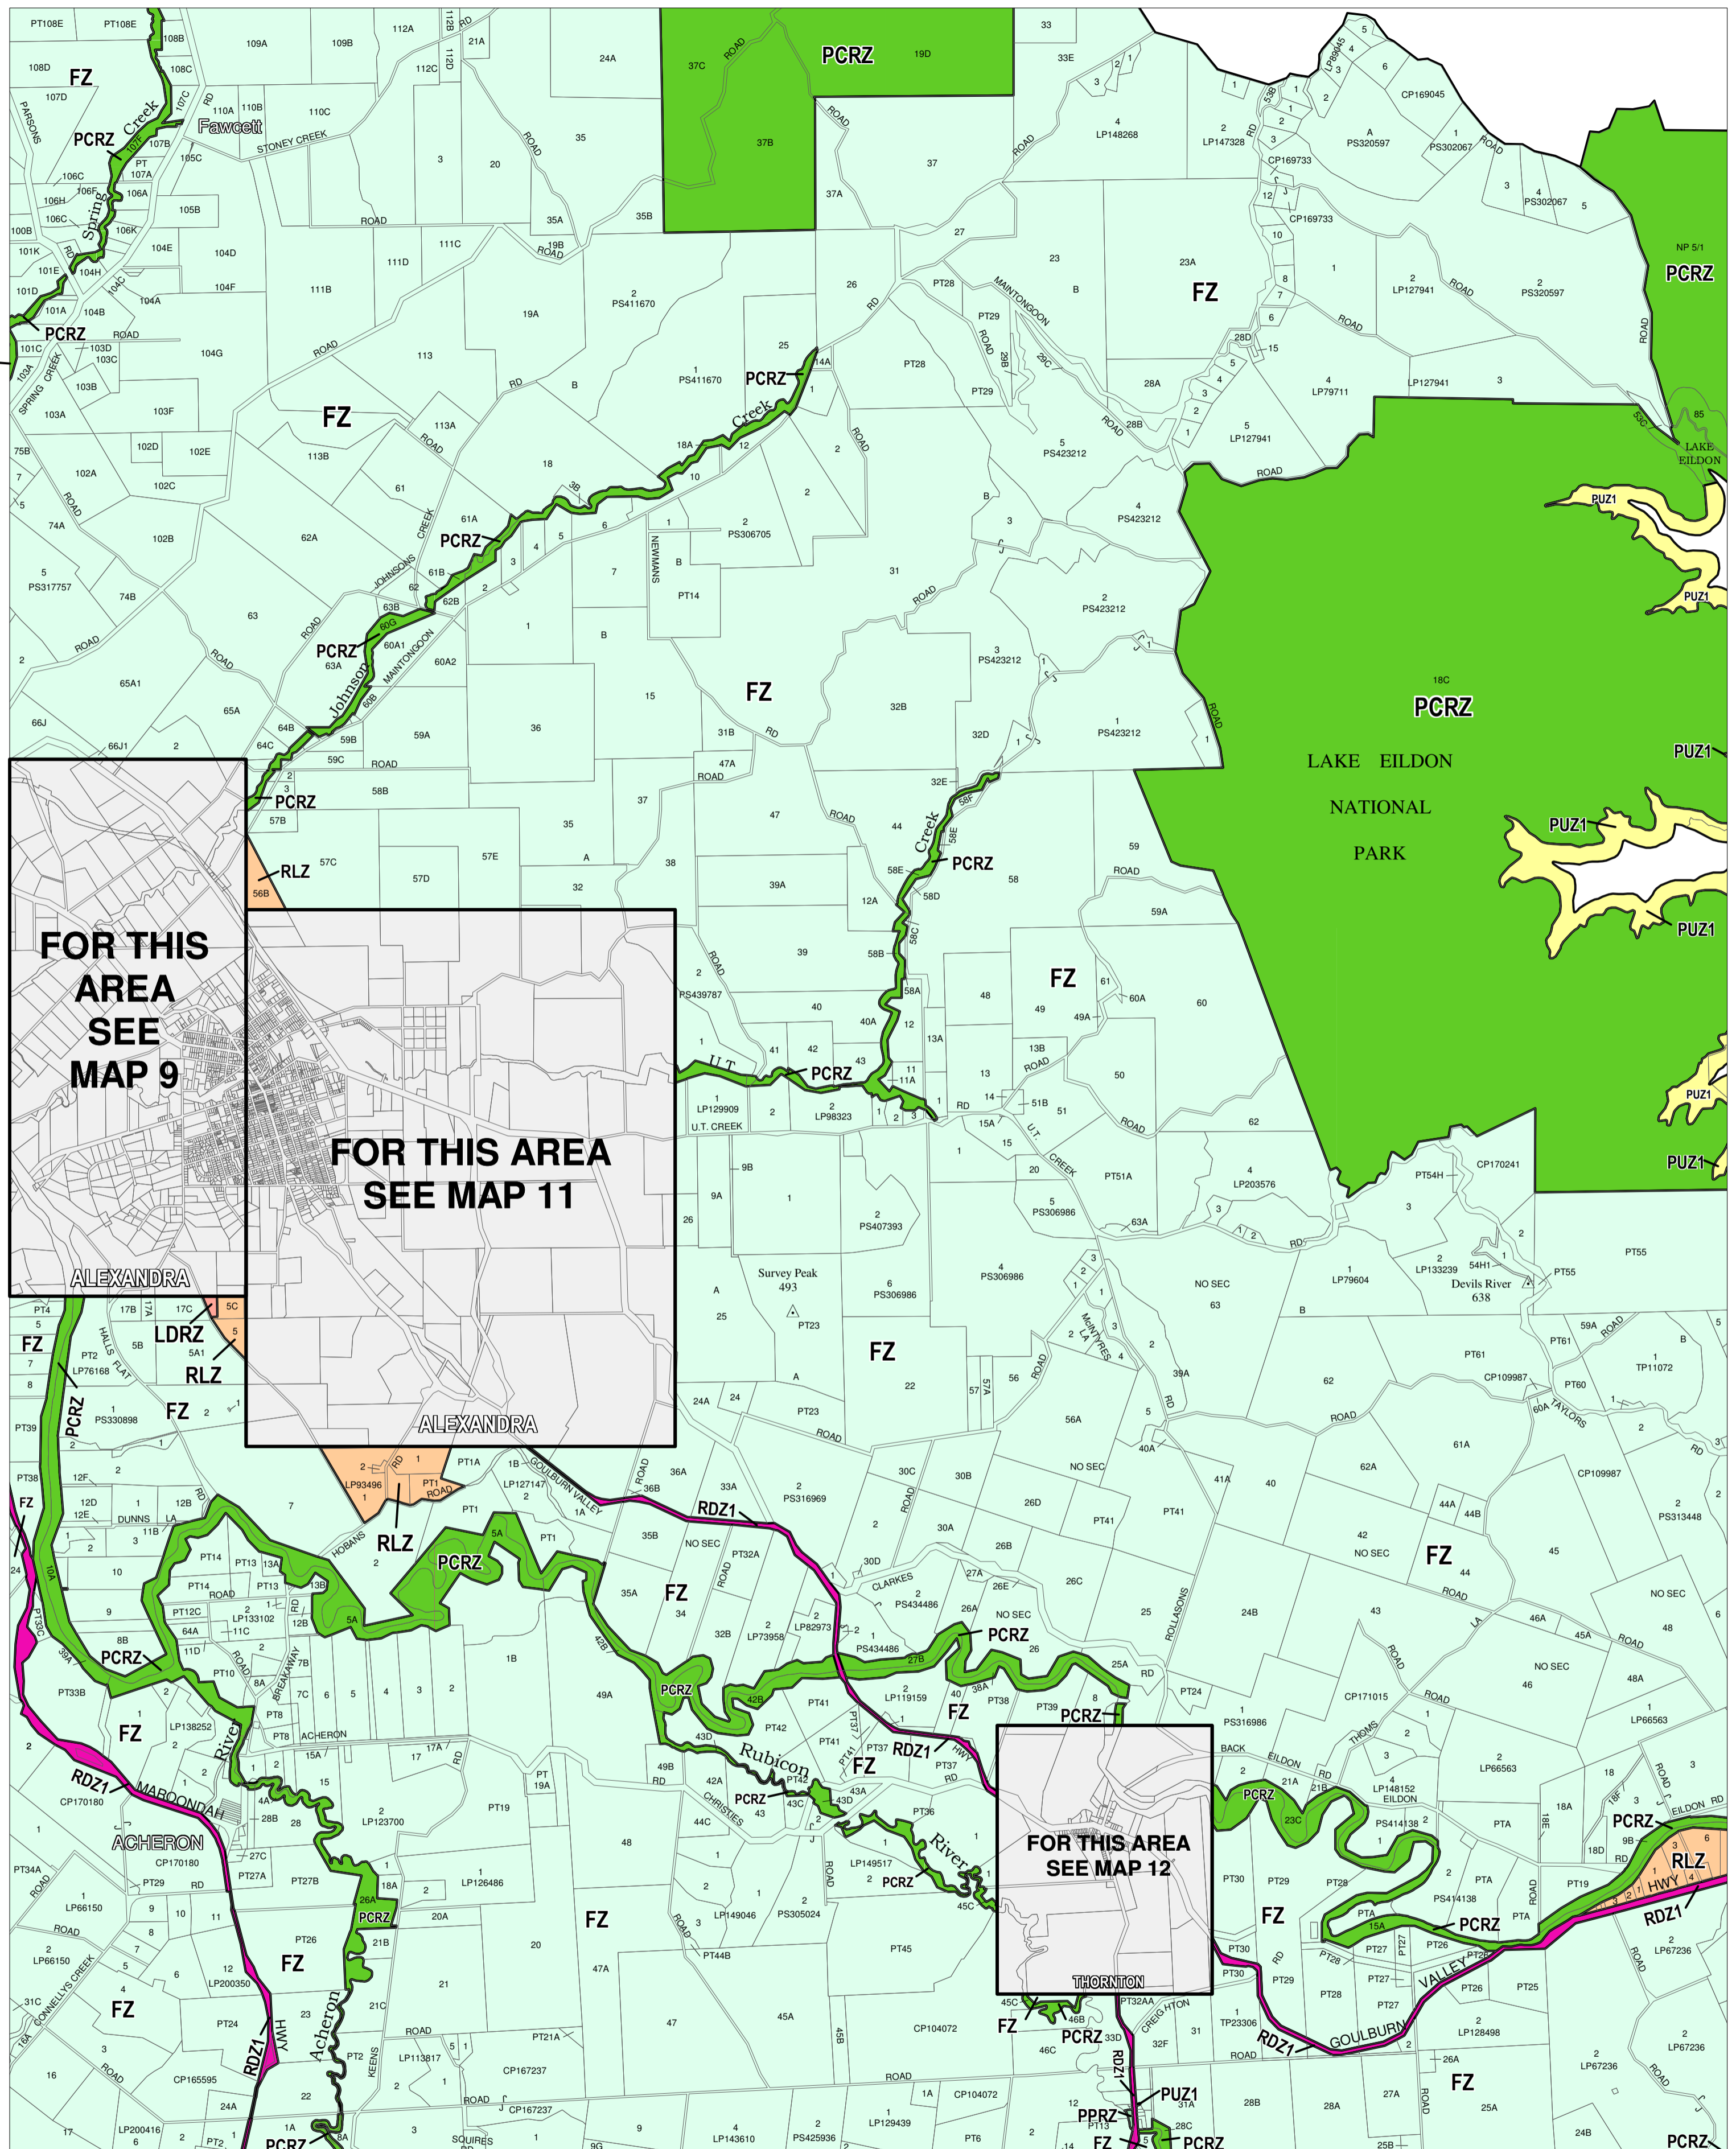

MURRINDINDI PLANNING SCHEME - LOCAL PROVISION

Public Land	Public Conservation And Resource Zone
PPRZ	Public Park And Recreation Zone
PUZ1	Public Use Zone - Service And Utility
RDZ1	Road Zone - Category 1
Residential	
LDRZ	Low Density Residential Zone
Rural	
FZ	Farming Zone
RLZ	Rural Living Zone

Printed: 5/10/2012

AMENDMENT C35