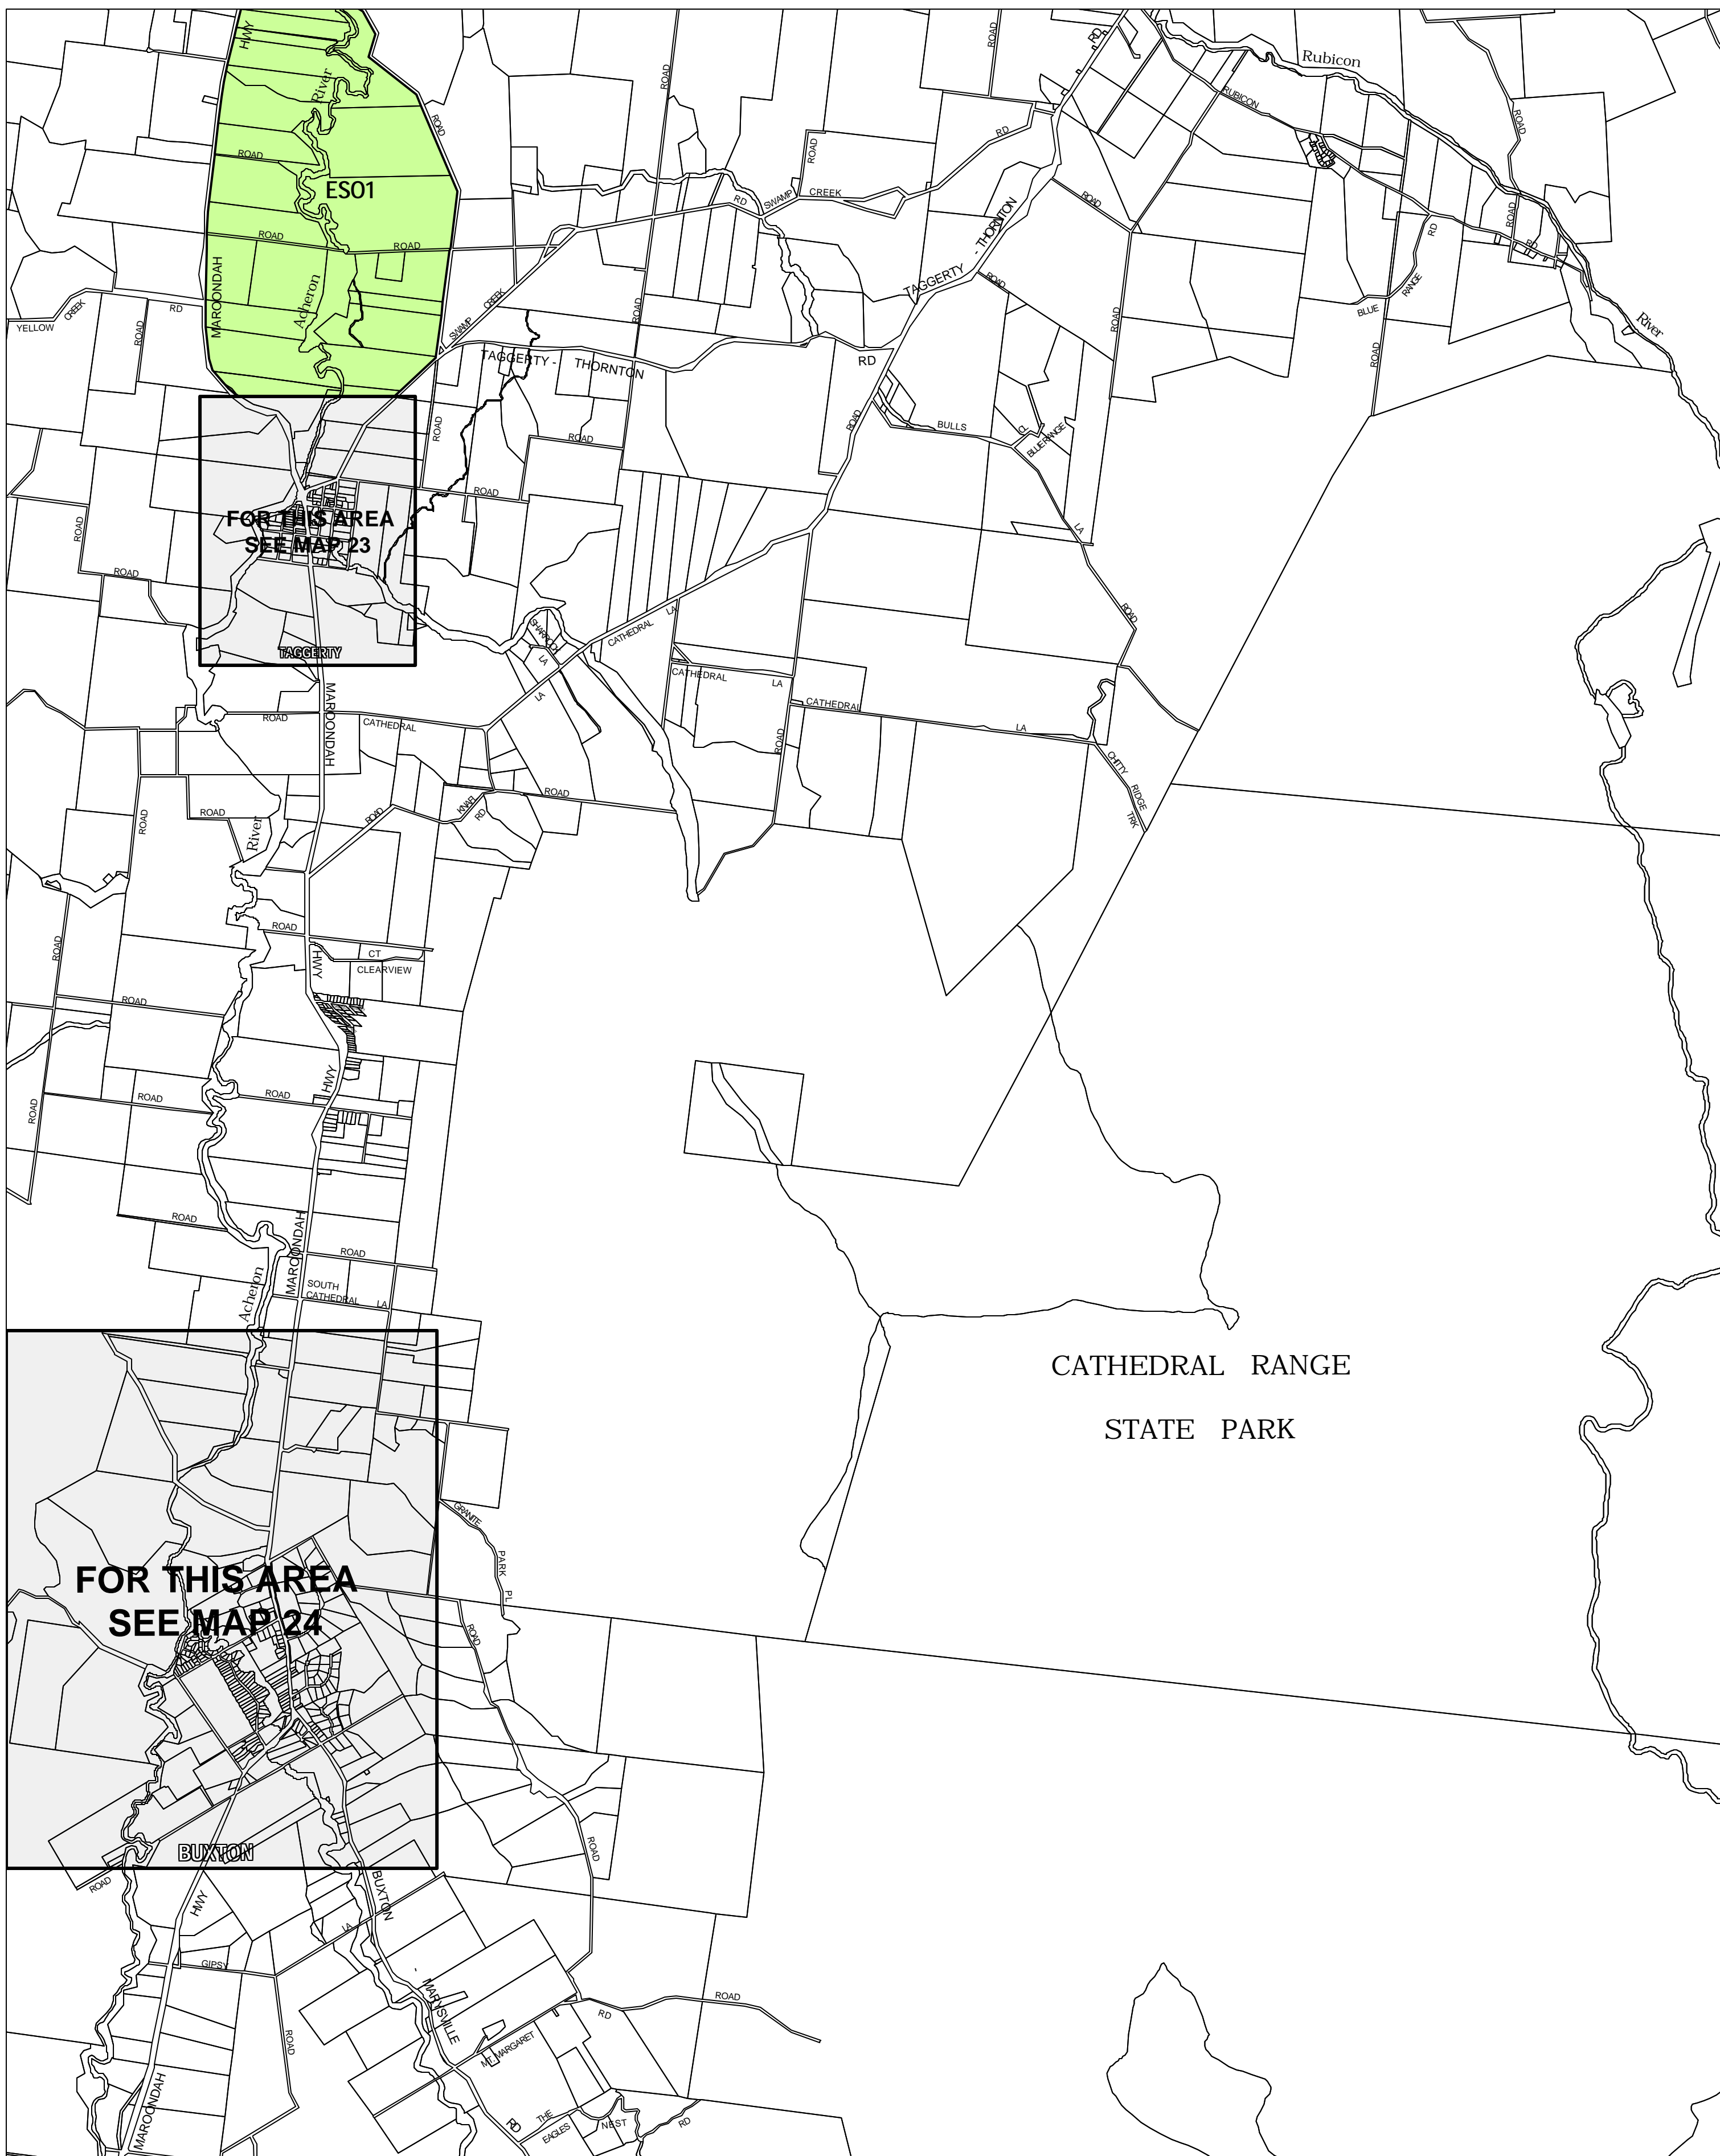

MURRINDINDI PLANNING SCHEME - LOCAL PROVISION

Overlays

- ES01 Environmental Significance Overlay - Schedule 1

AUSTRALIAN MAP GRID ZONE 55

Printed: 13/7/2007

AMENDMENT C11