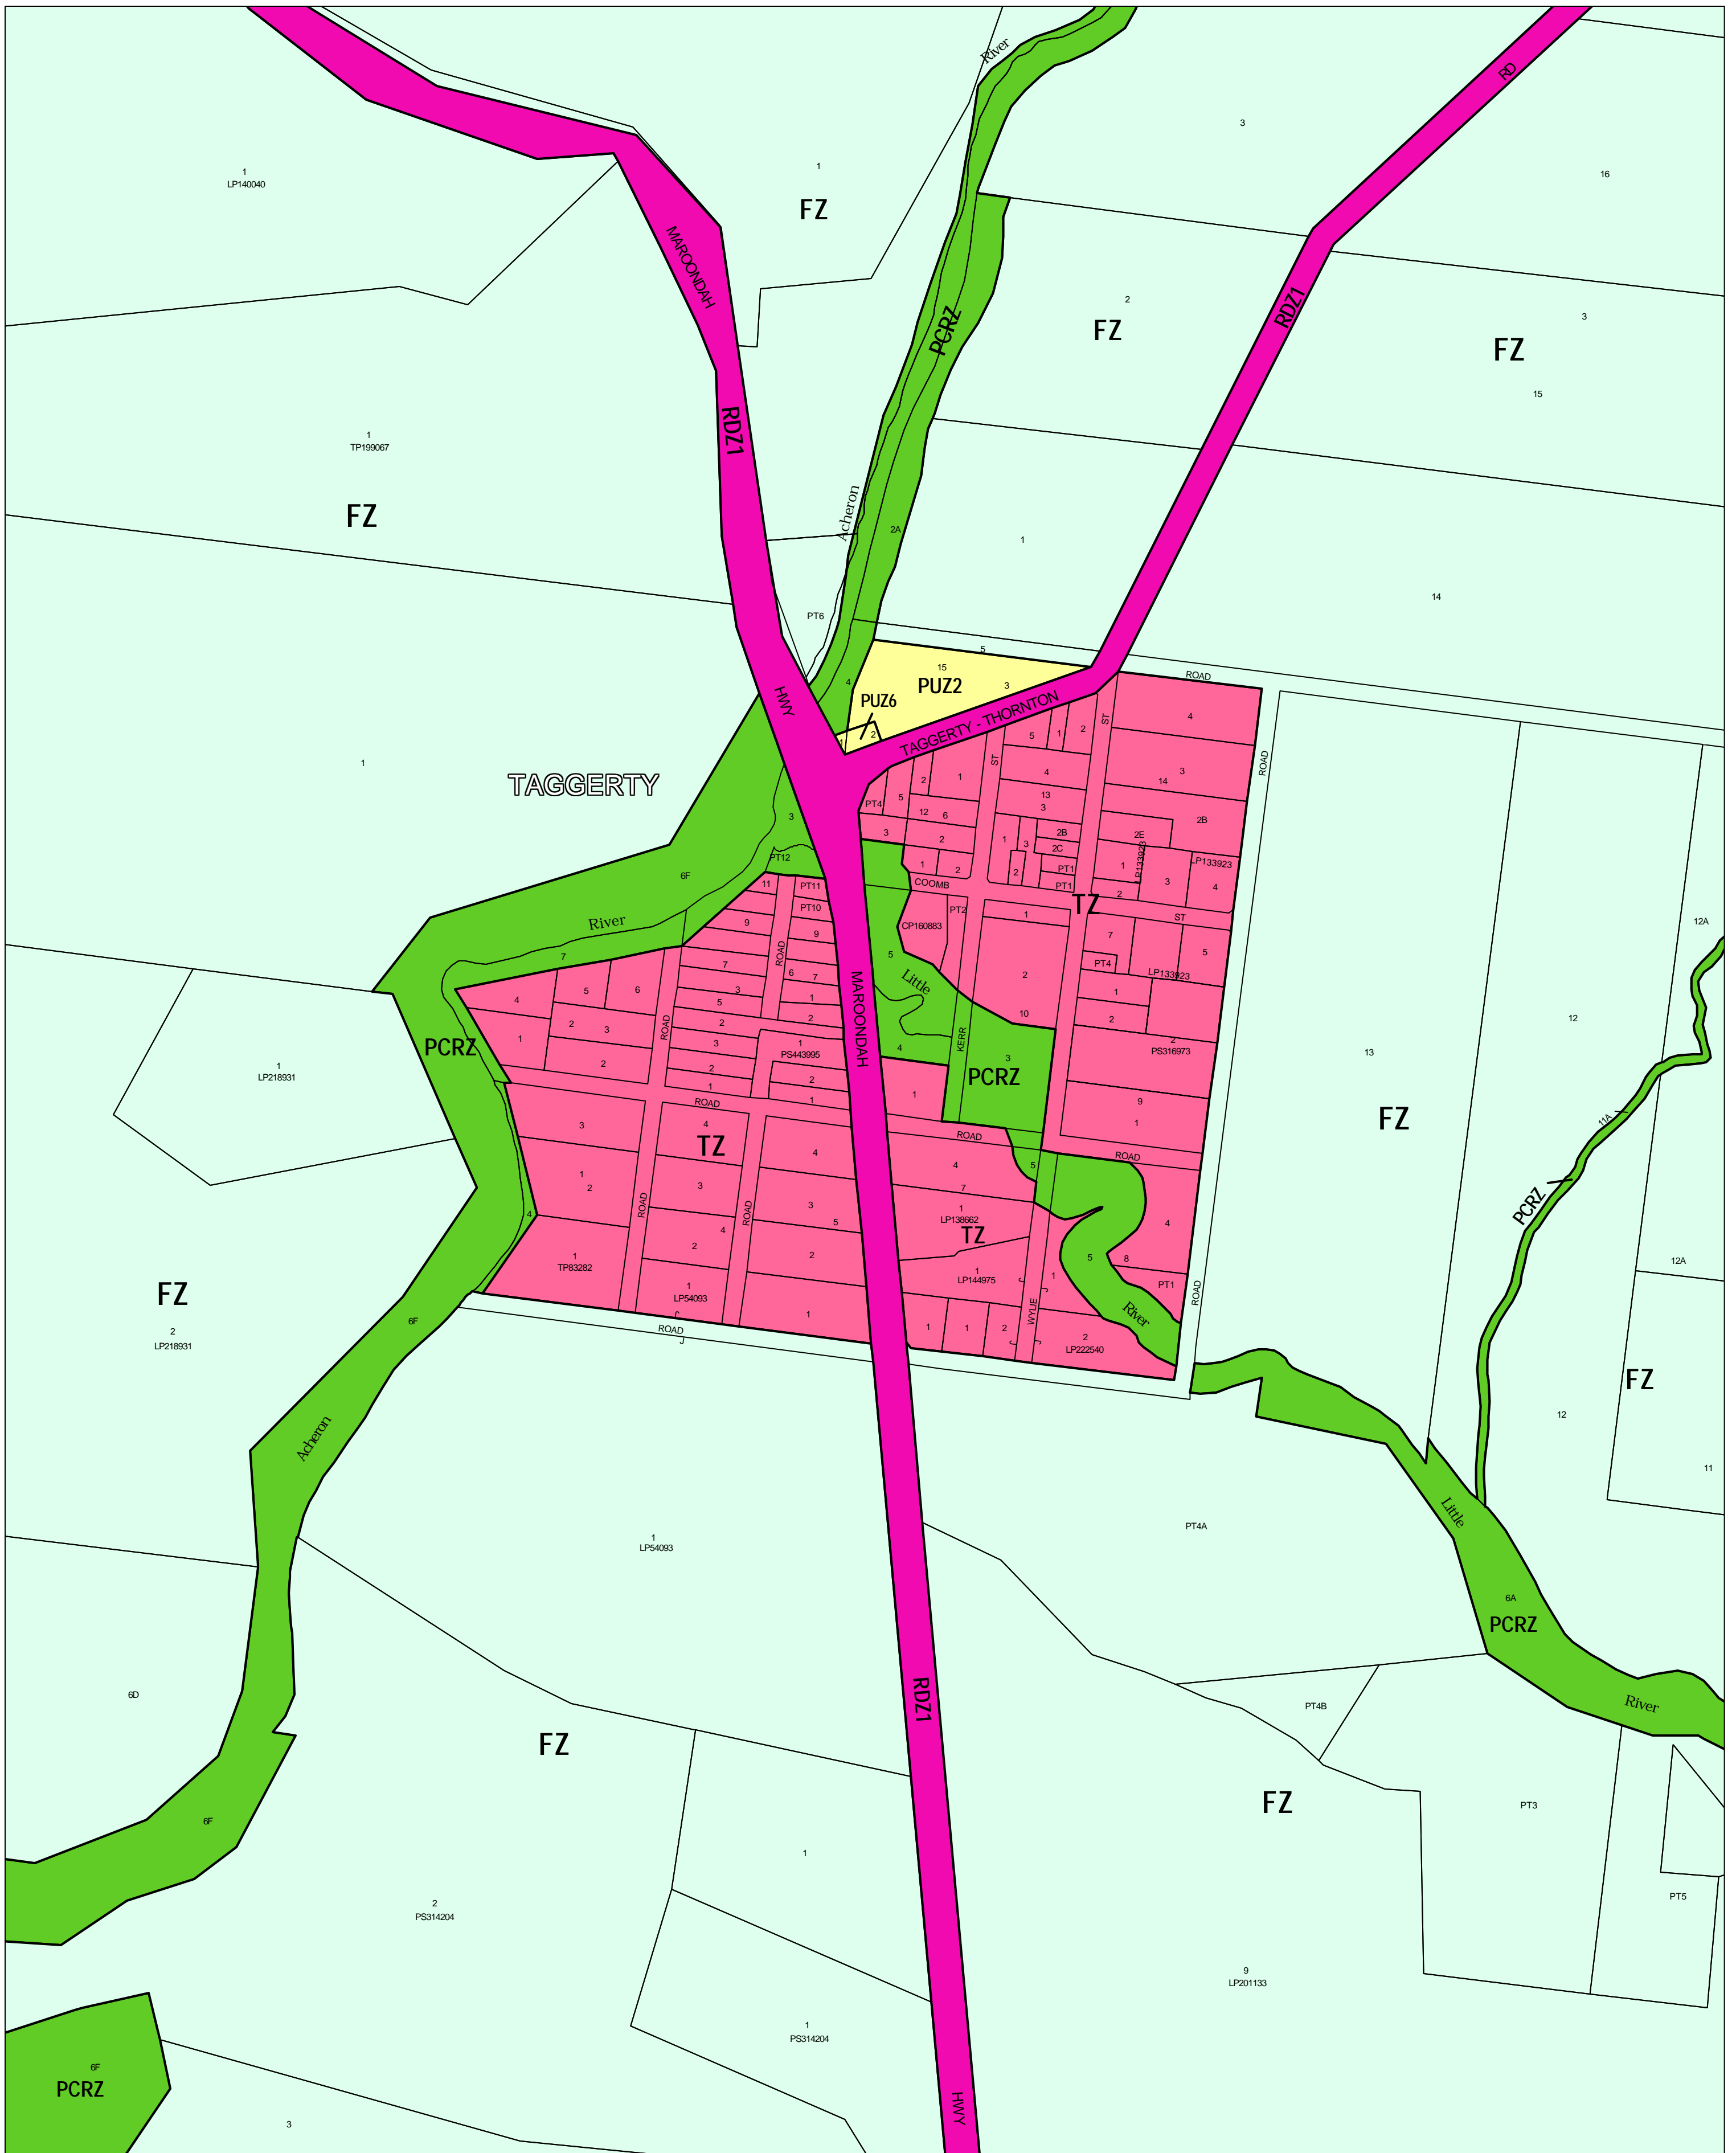

MURRINDINDI PLANNING SCHEME - LOCAL PROVISION

AUSTRALIAN MAP GRID ZONE 55

Printed: 25/7/2006

AMENDMENT C18