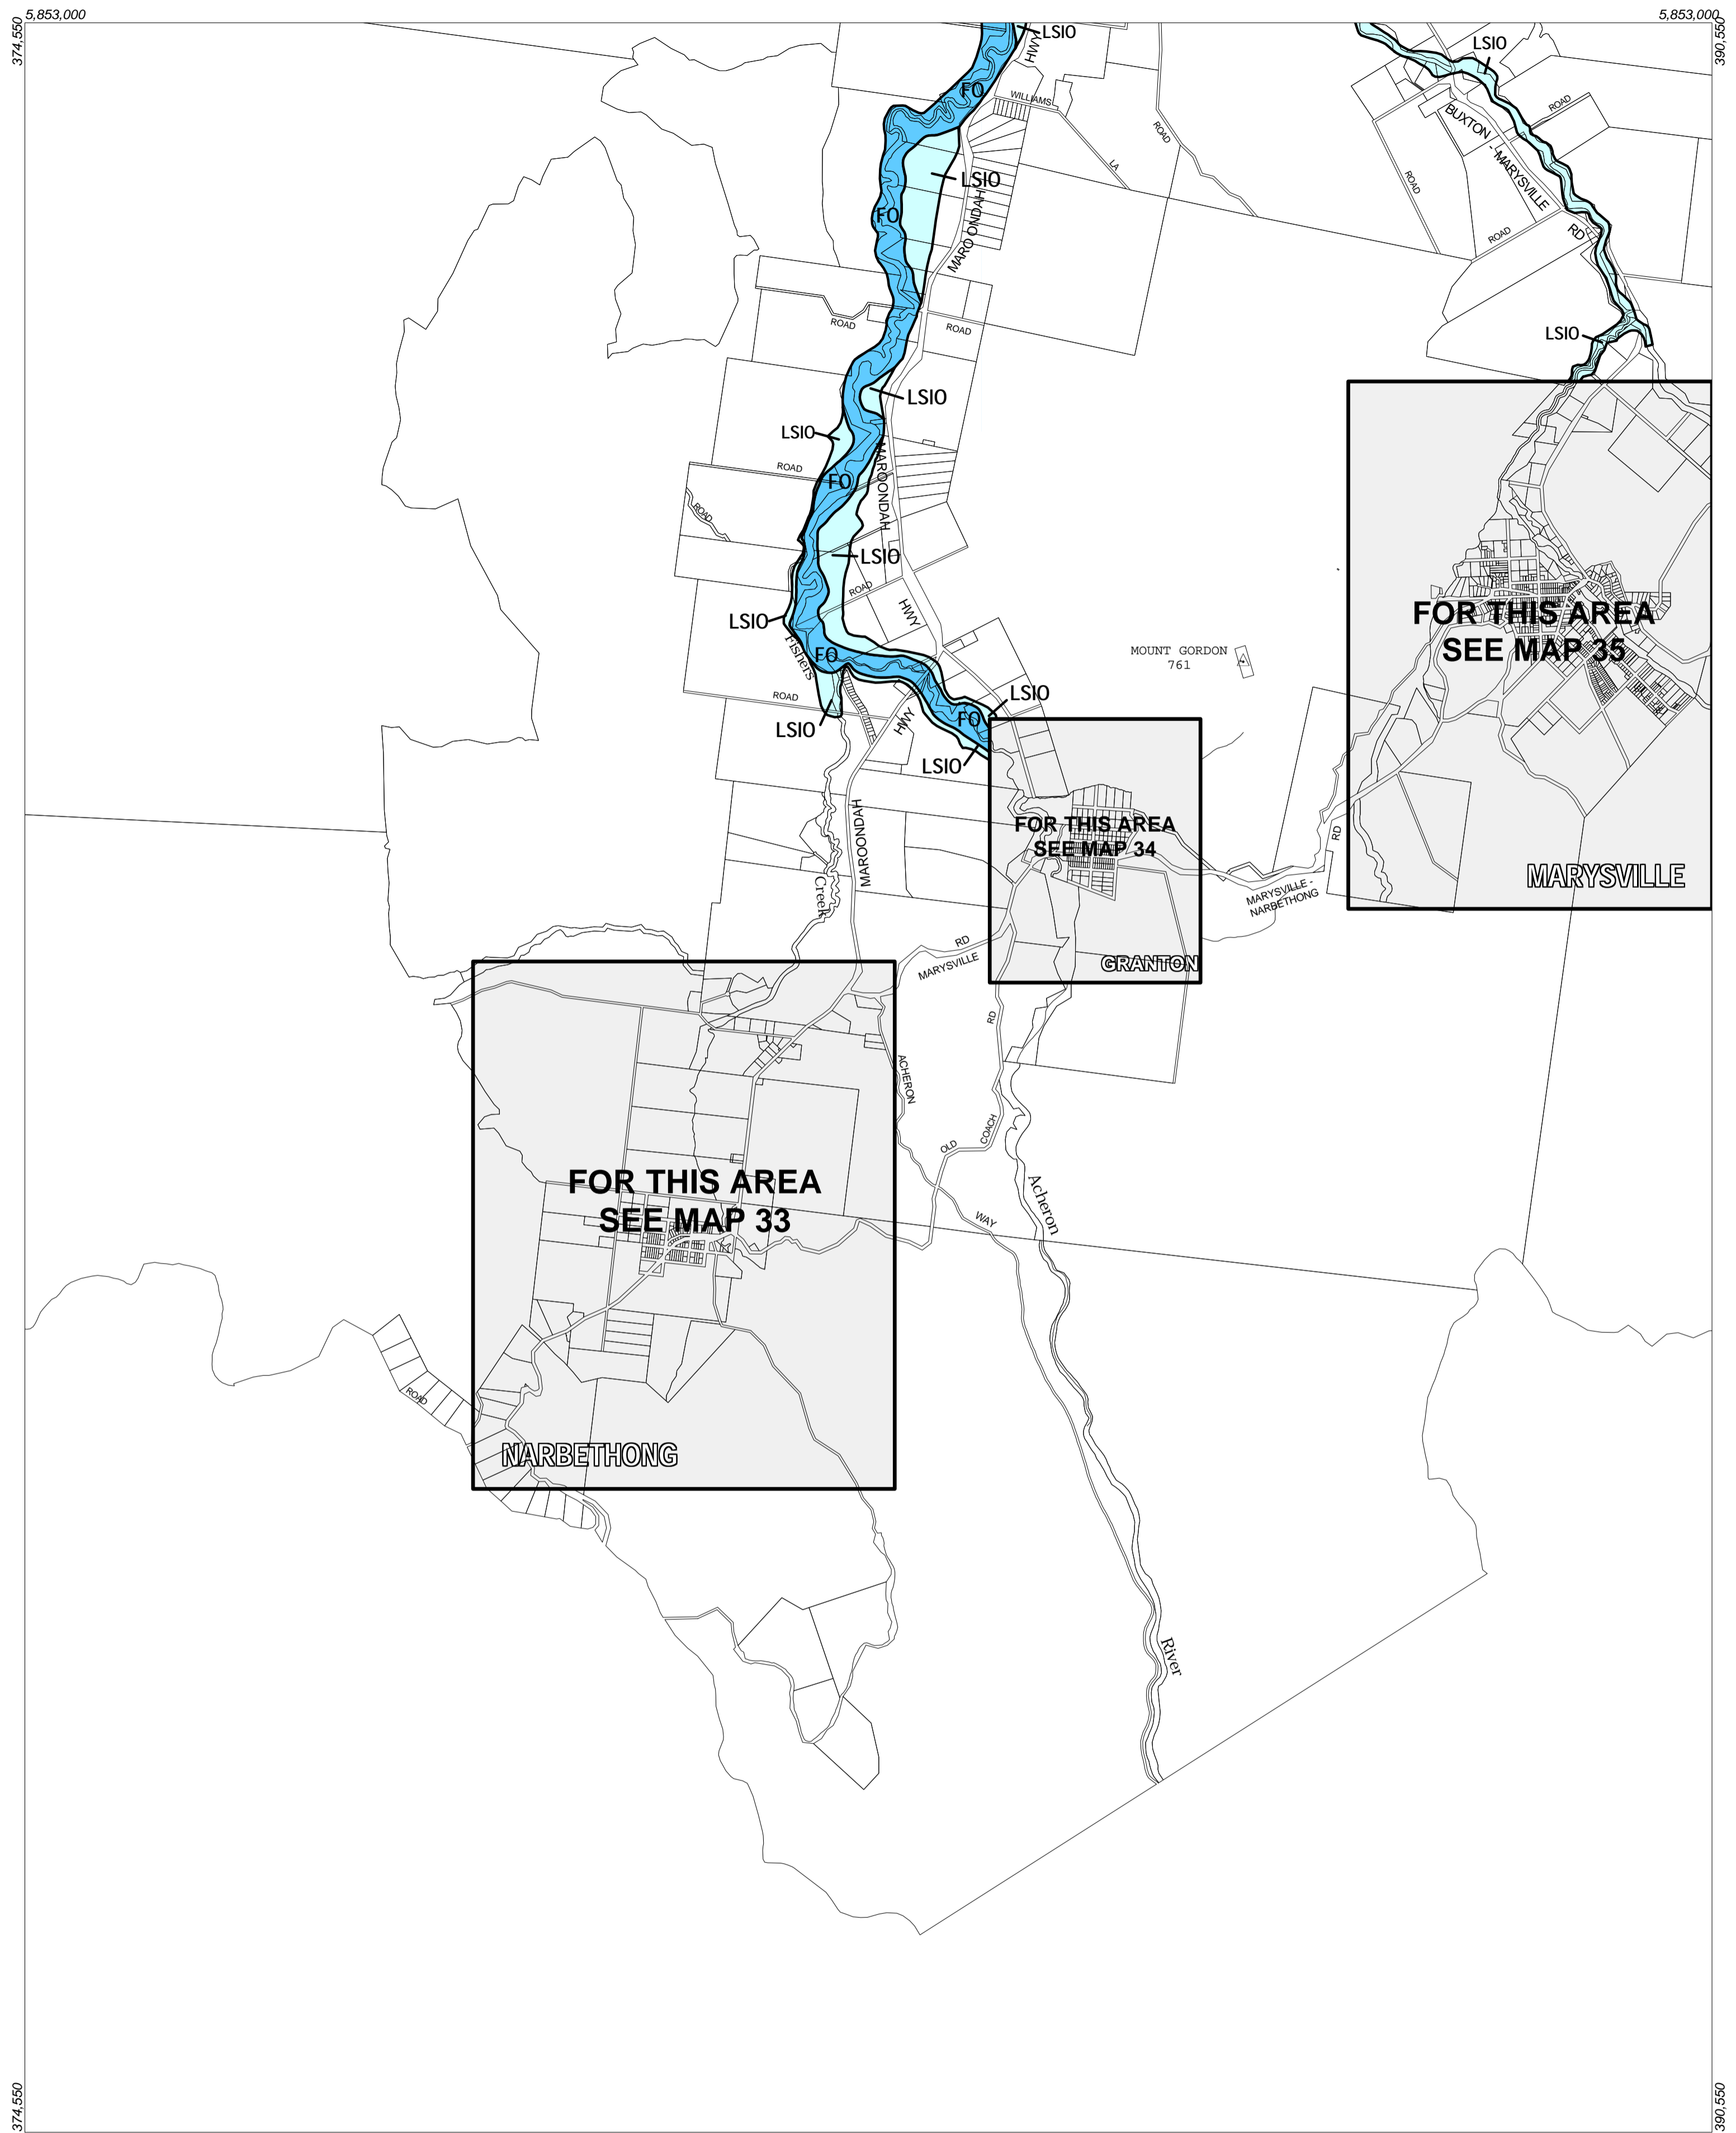

MURRINDINDI PLANNING SCHEME - LOCAL PROVISION

5,833,000

Overlays

- FO Floodway Overlay
- LSIO Land Subject To Inundation Overlay

Amendment C8
Printed: 6/7/2004