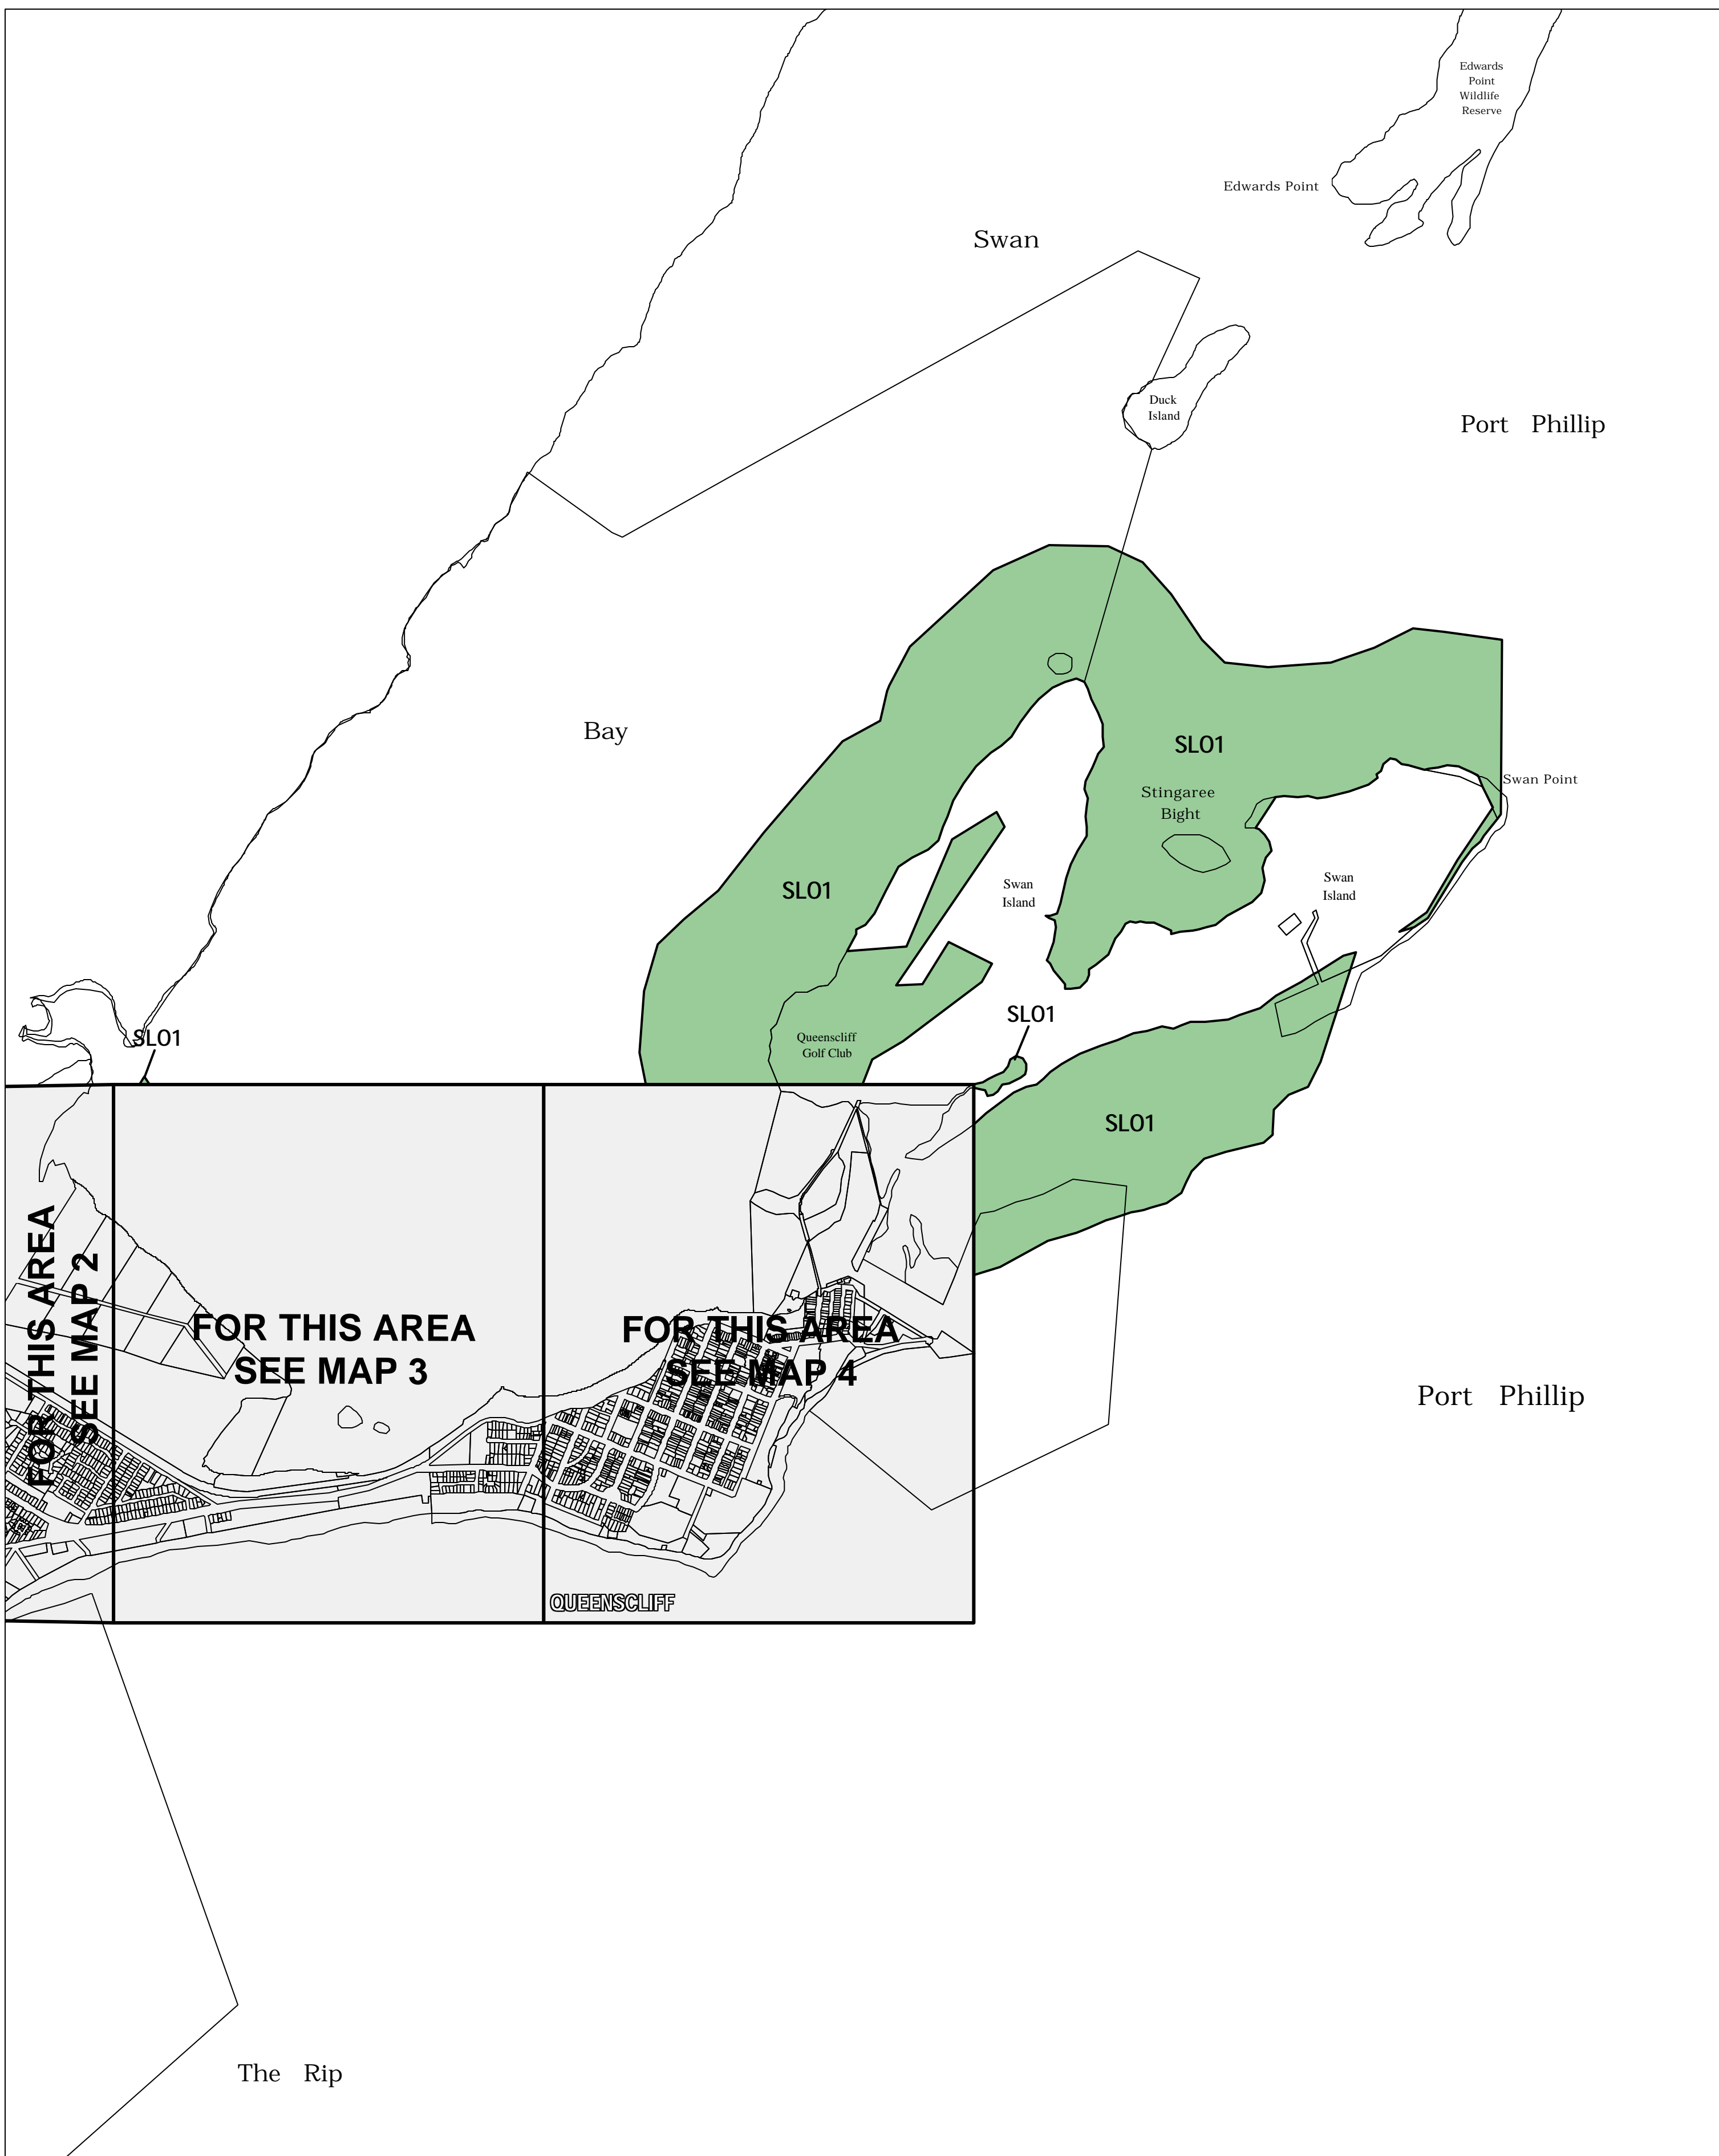

QUEENSCLIFFE PLANNING SCHEME - LOCAL PROVISION

Overlays

SLO1 Significant Landscape Overlay - Schedule 1

AUSTRALIAN MAP GRID ZONE 55

Printed: 22/8/2007