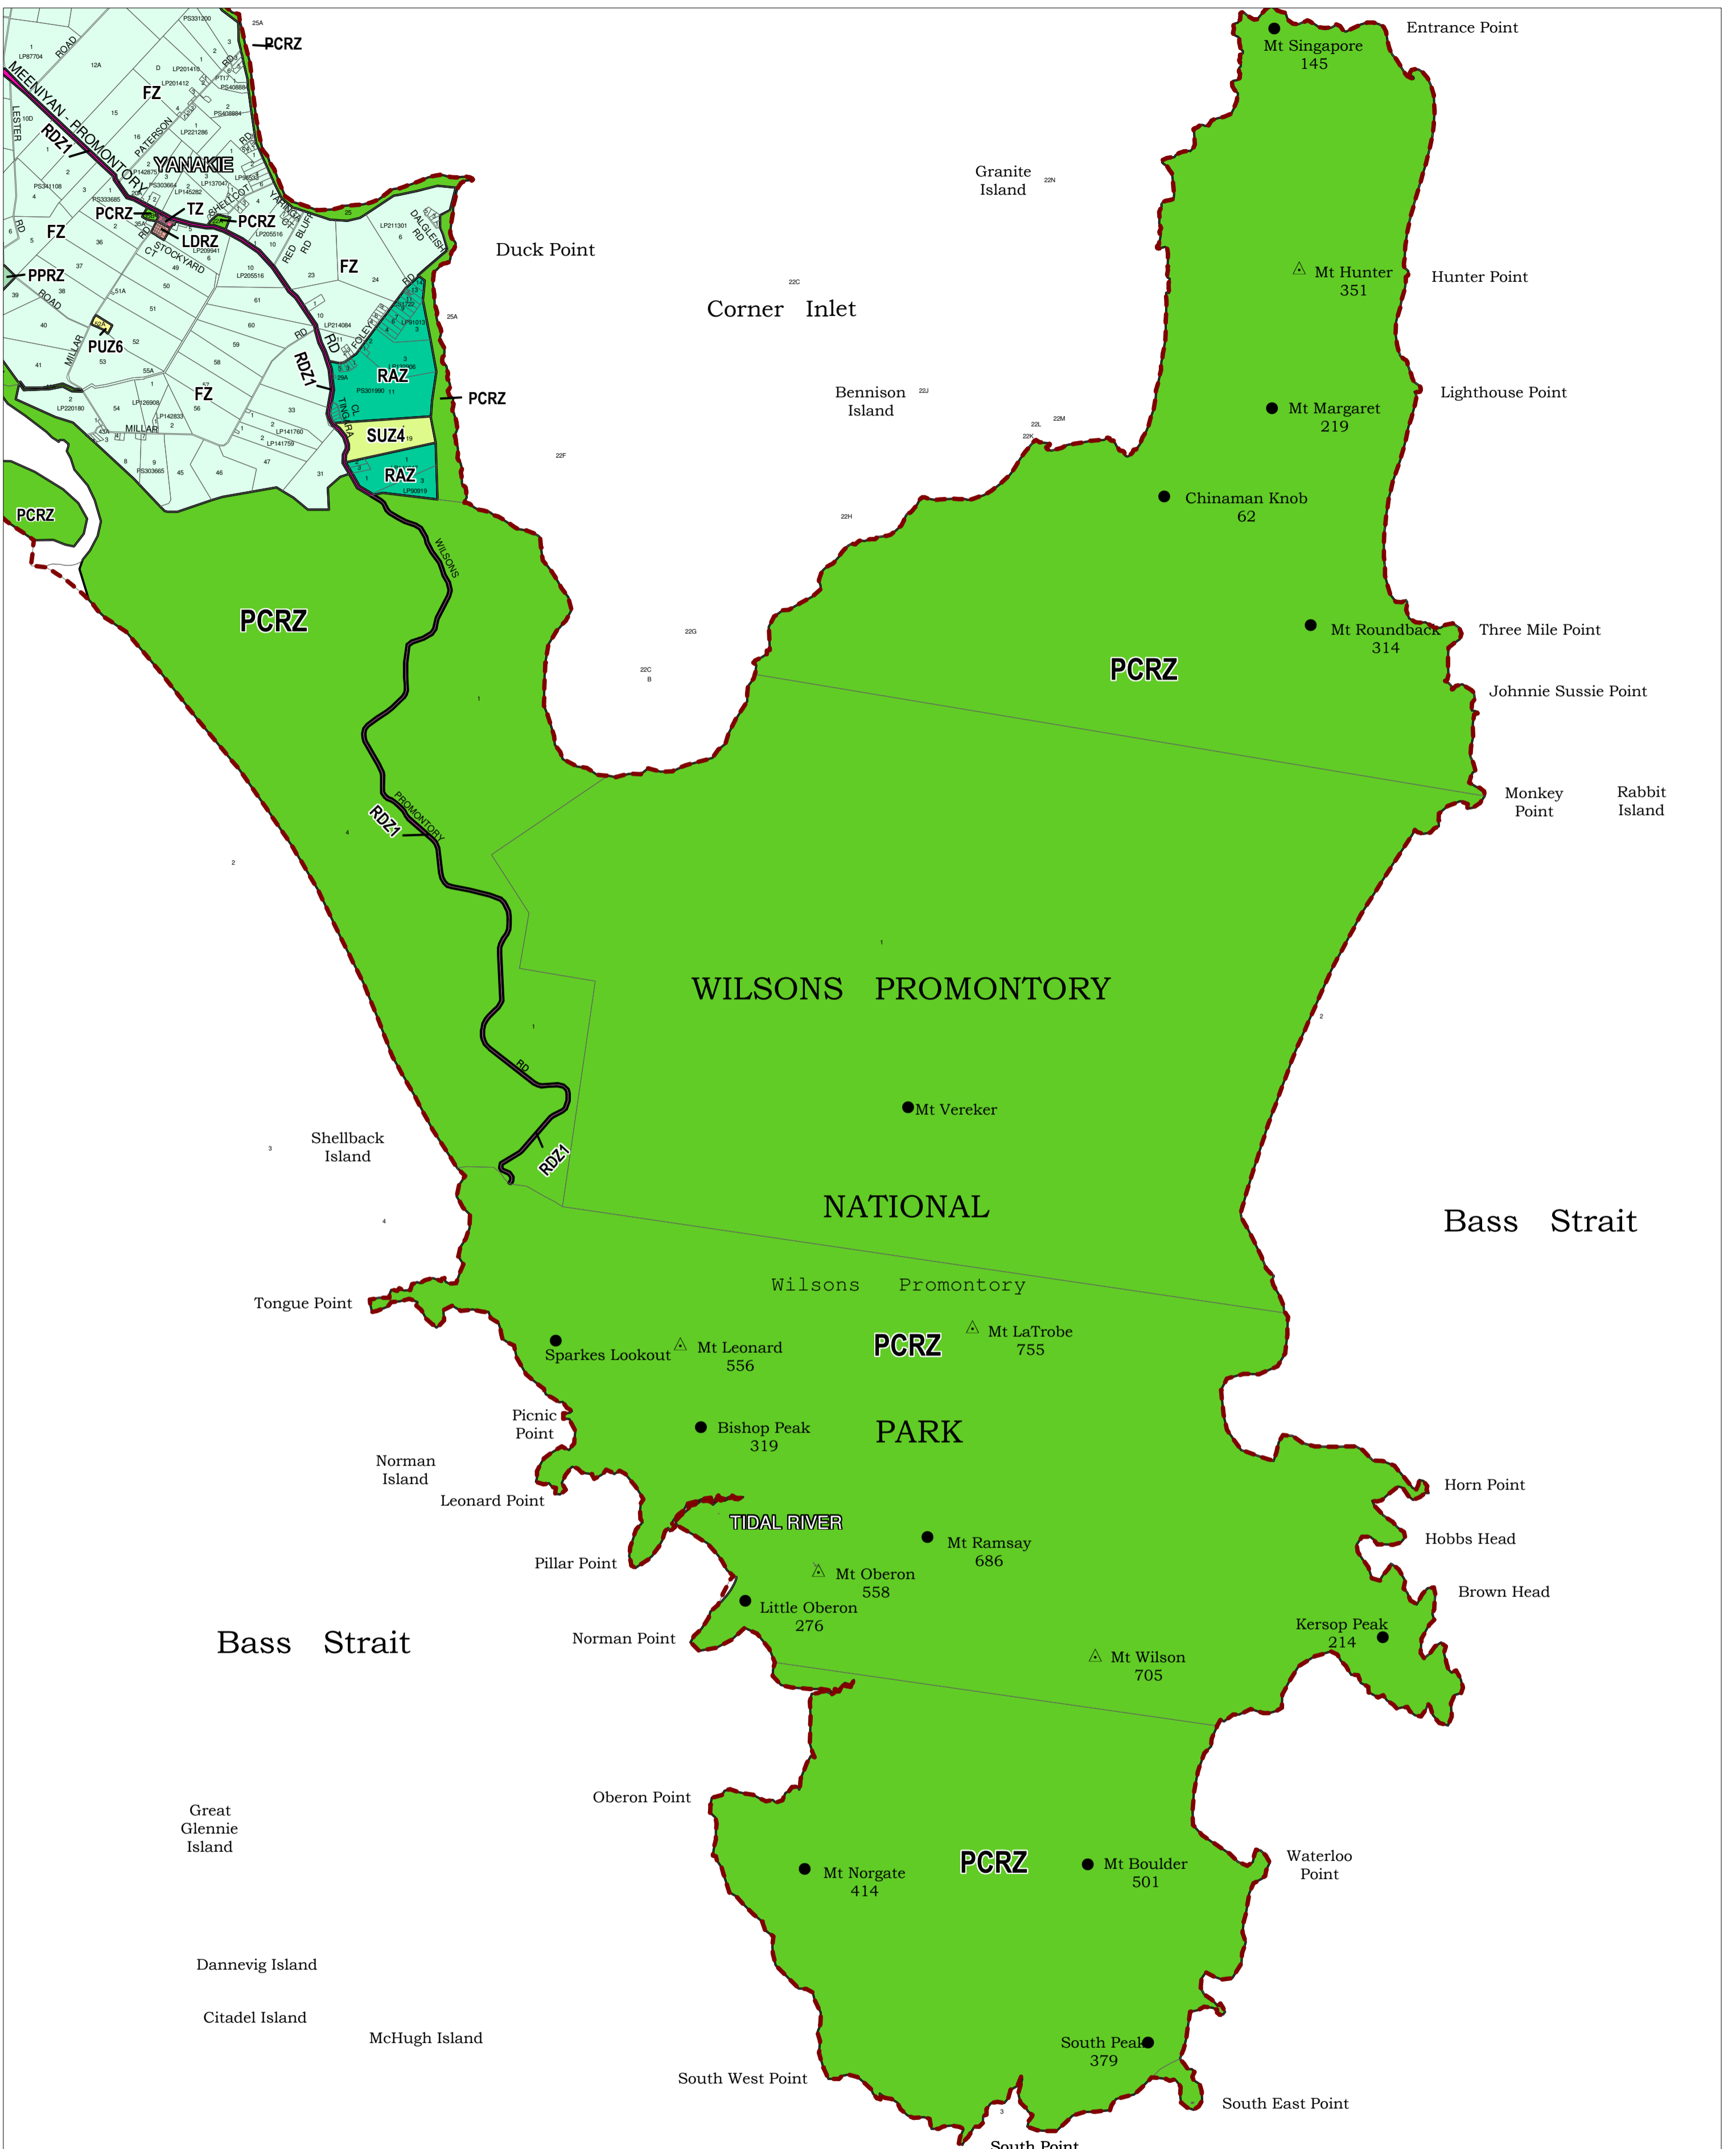

SOUTH GIPPSLAND PLANNING SCHEME - LOCAL PROVISION

Public Land	Rural Activity Zone
PCRZ Public Conservation And Resource Zone	RAZ Rural Activity Zone
PPRZ Public Park And Recreation Zone	Special Purpose
PUZ6 Public Use Zone - Local Government	SUZ4 Special Use Zone - Schedule 4
RDZ1 Road Zone - Category 1	
Residential	
LDRZ Low Density Residential Zone	
TZ Township Zone	
Rural	
FZ Farming Zone	

Printed: 24/3/2014

AMENDMENT C79