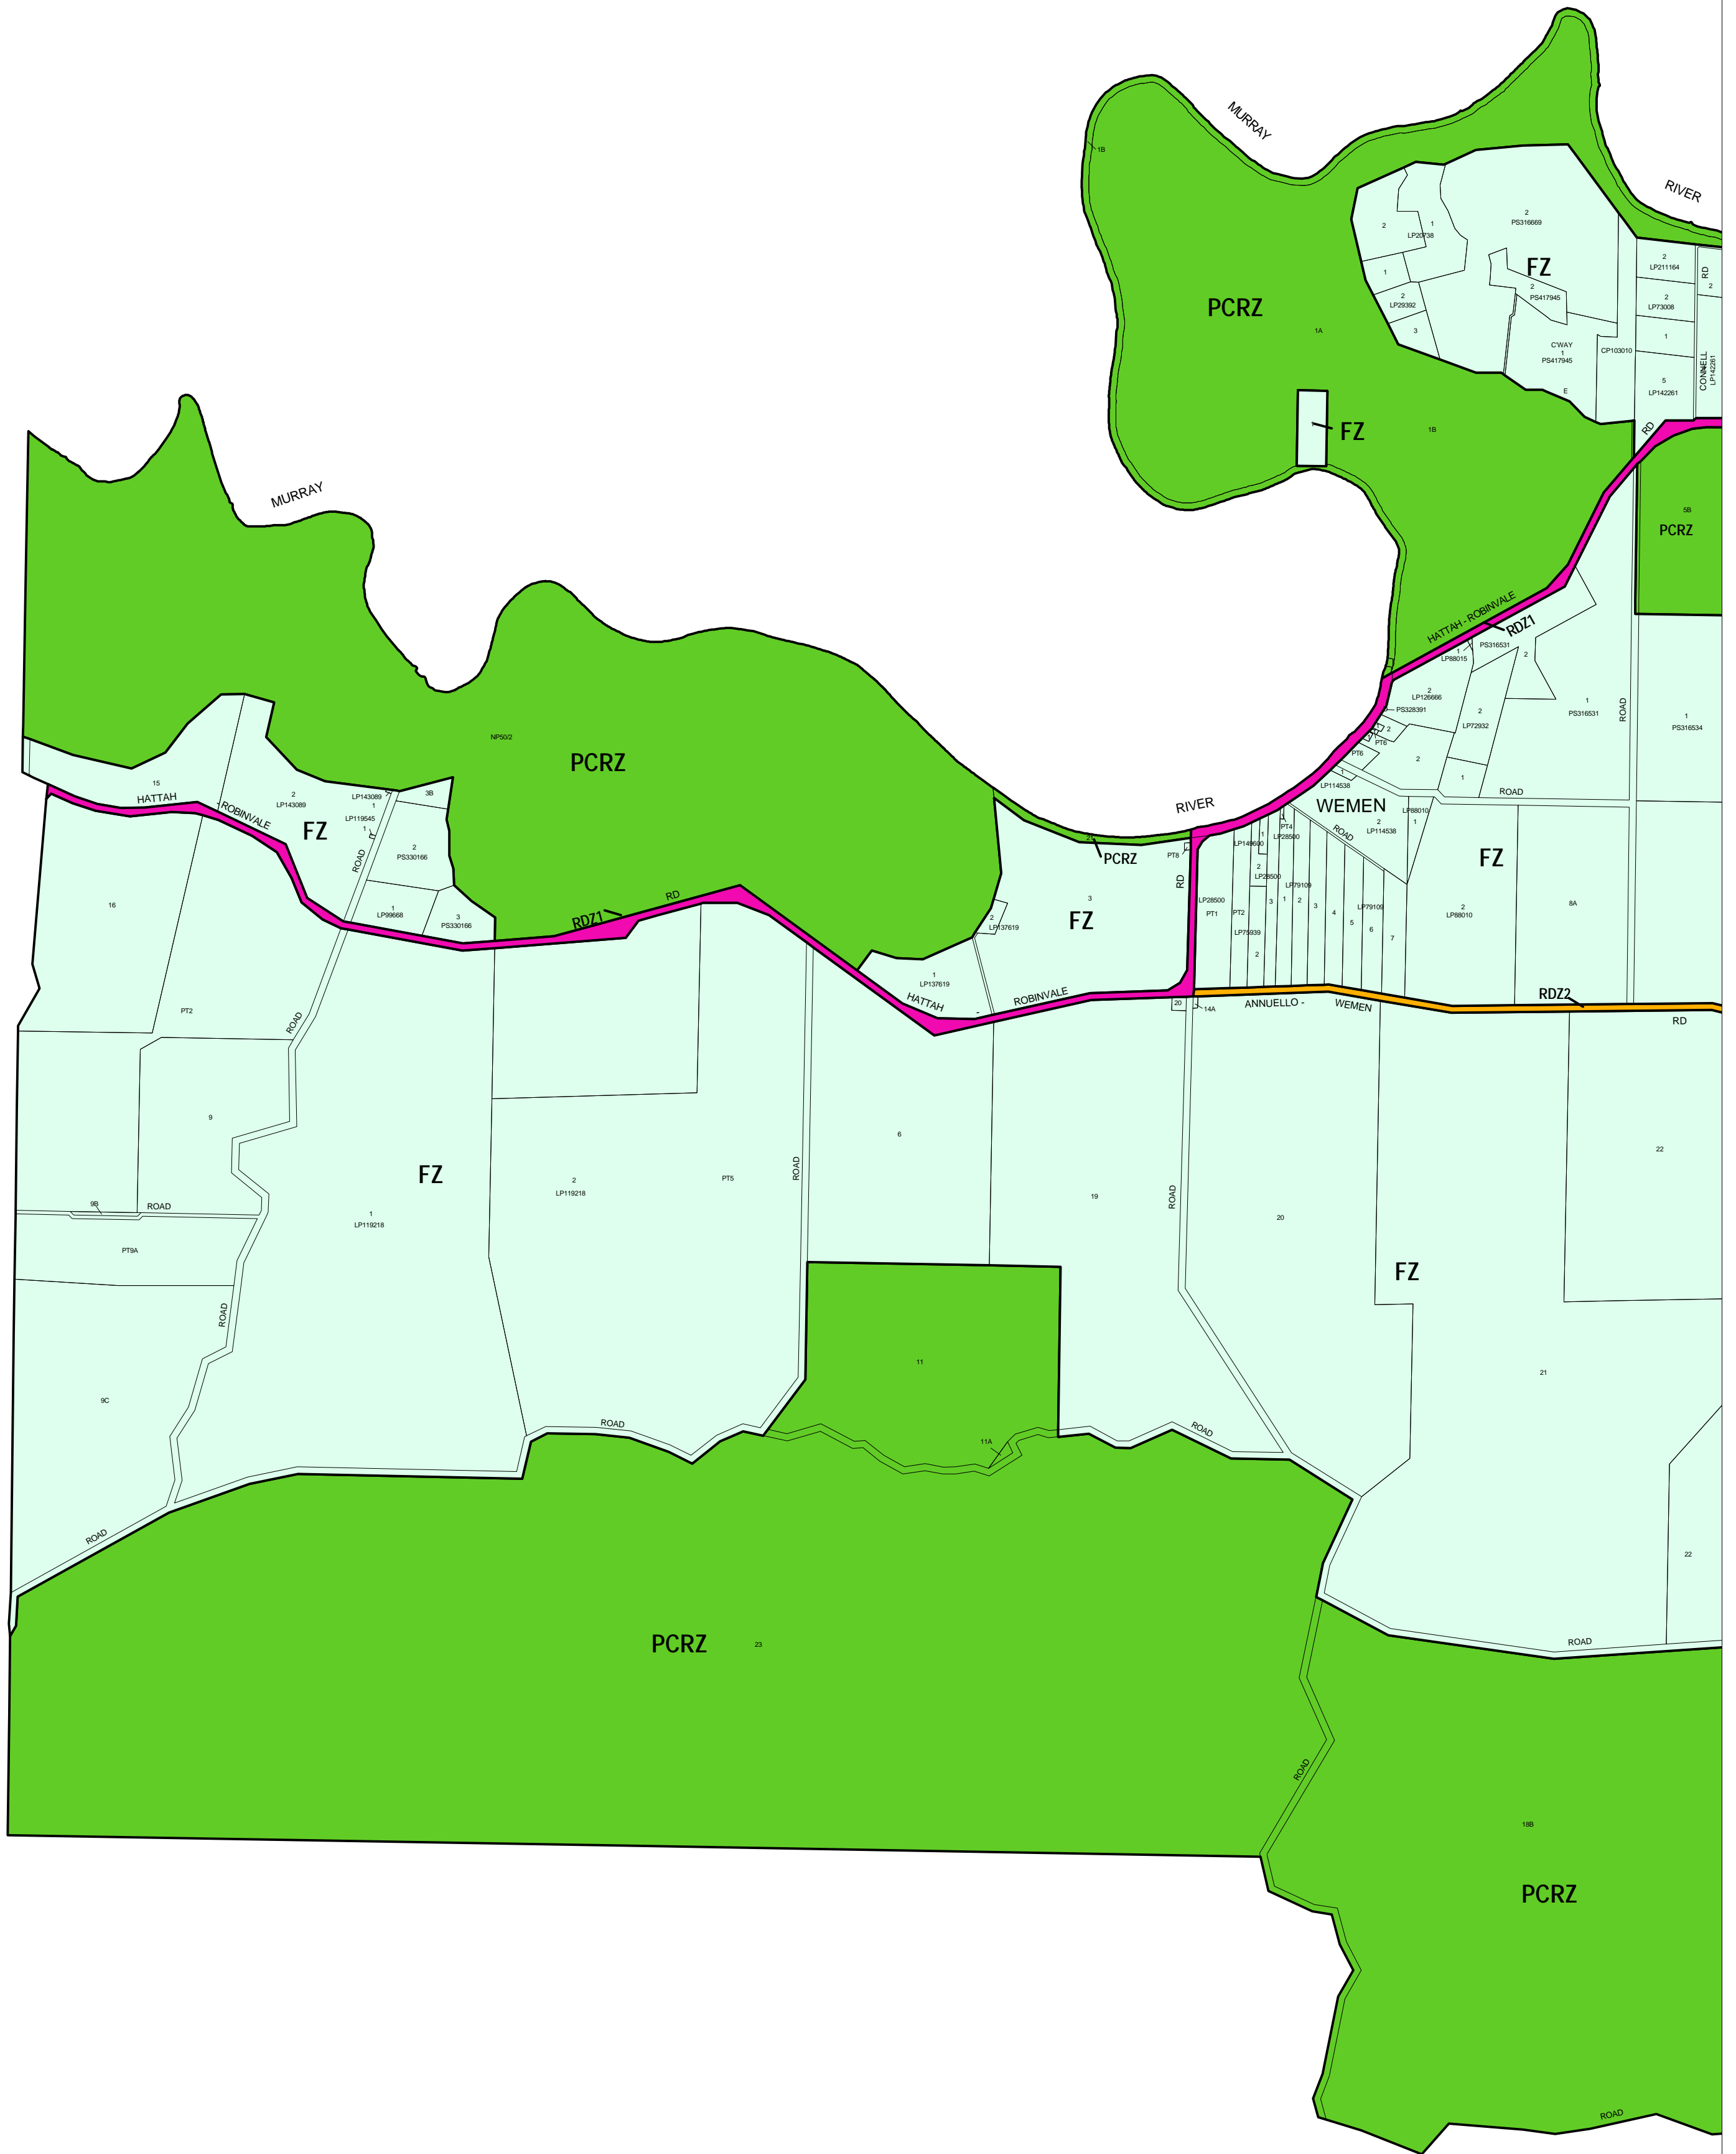

SWAN HILL PLANNING SCHEME - LOCAL PROVISION

AUSTRALIAN MAP GRID ZONE 54

THIS MAP INCORPORATES APPROVED ZONES AS AT: 25/01/06 AMENDMENT C20

INDEX TO ADJOINING METRIC SERIES MAP

Printed: 5/5/2006