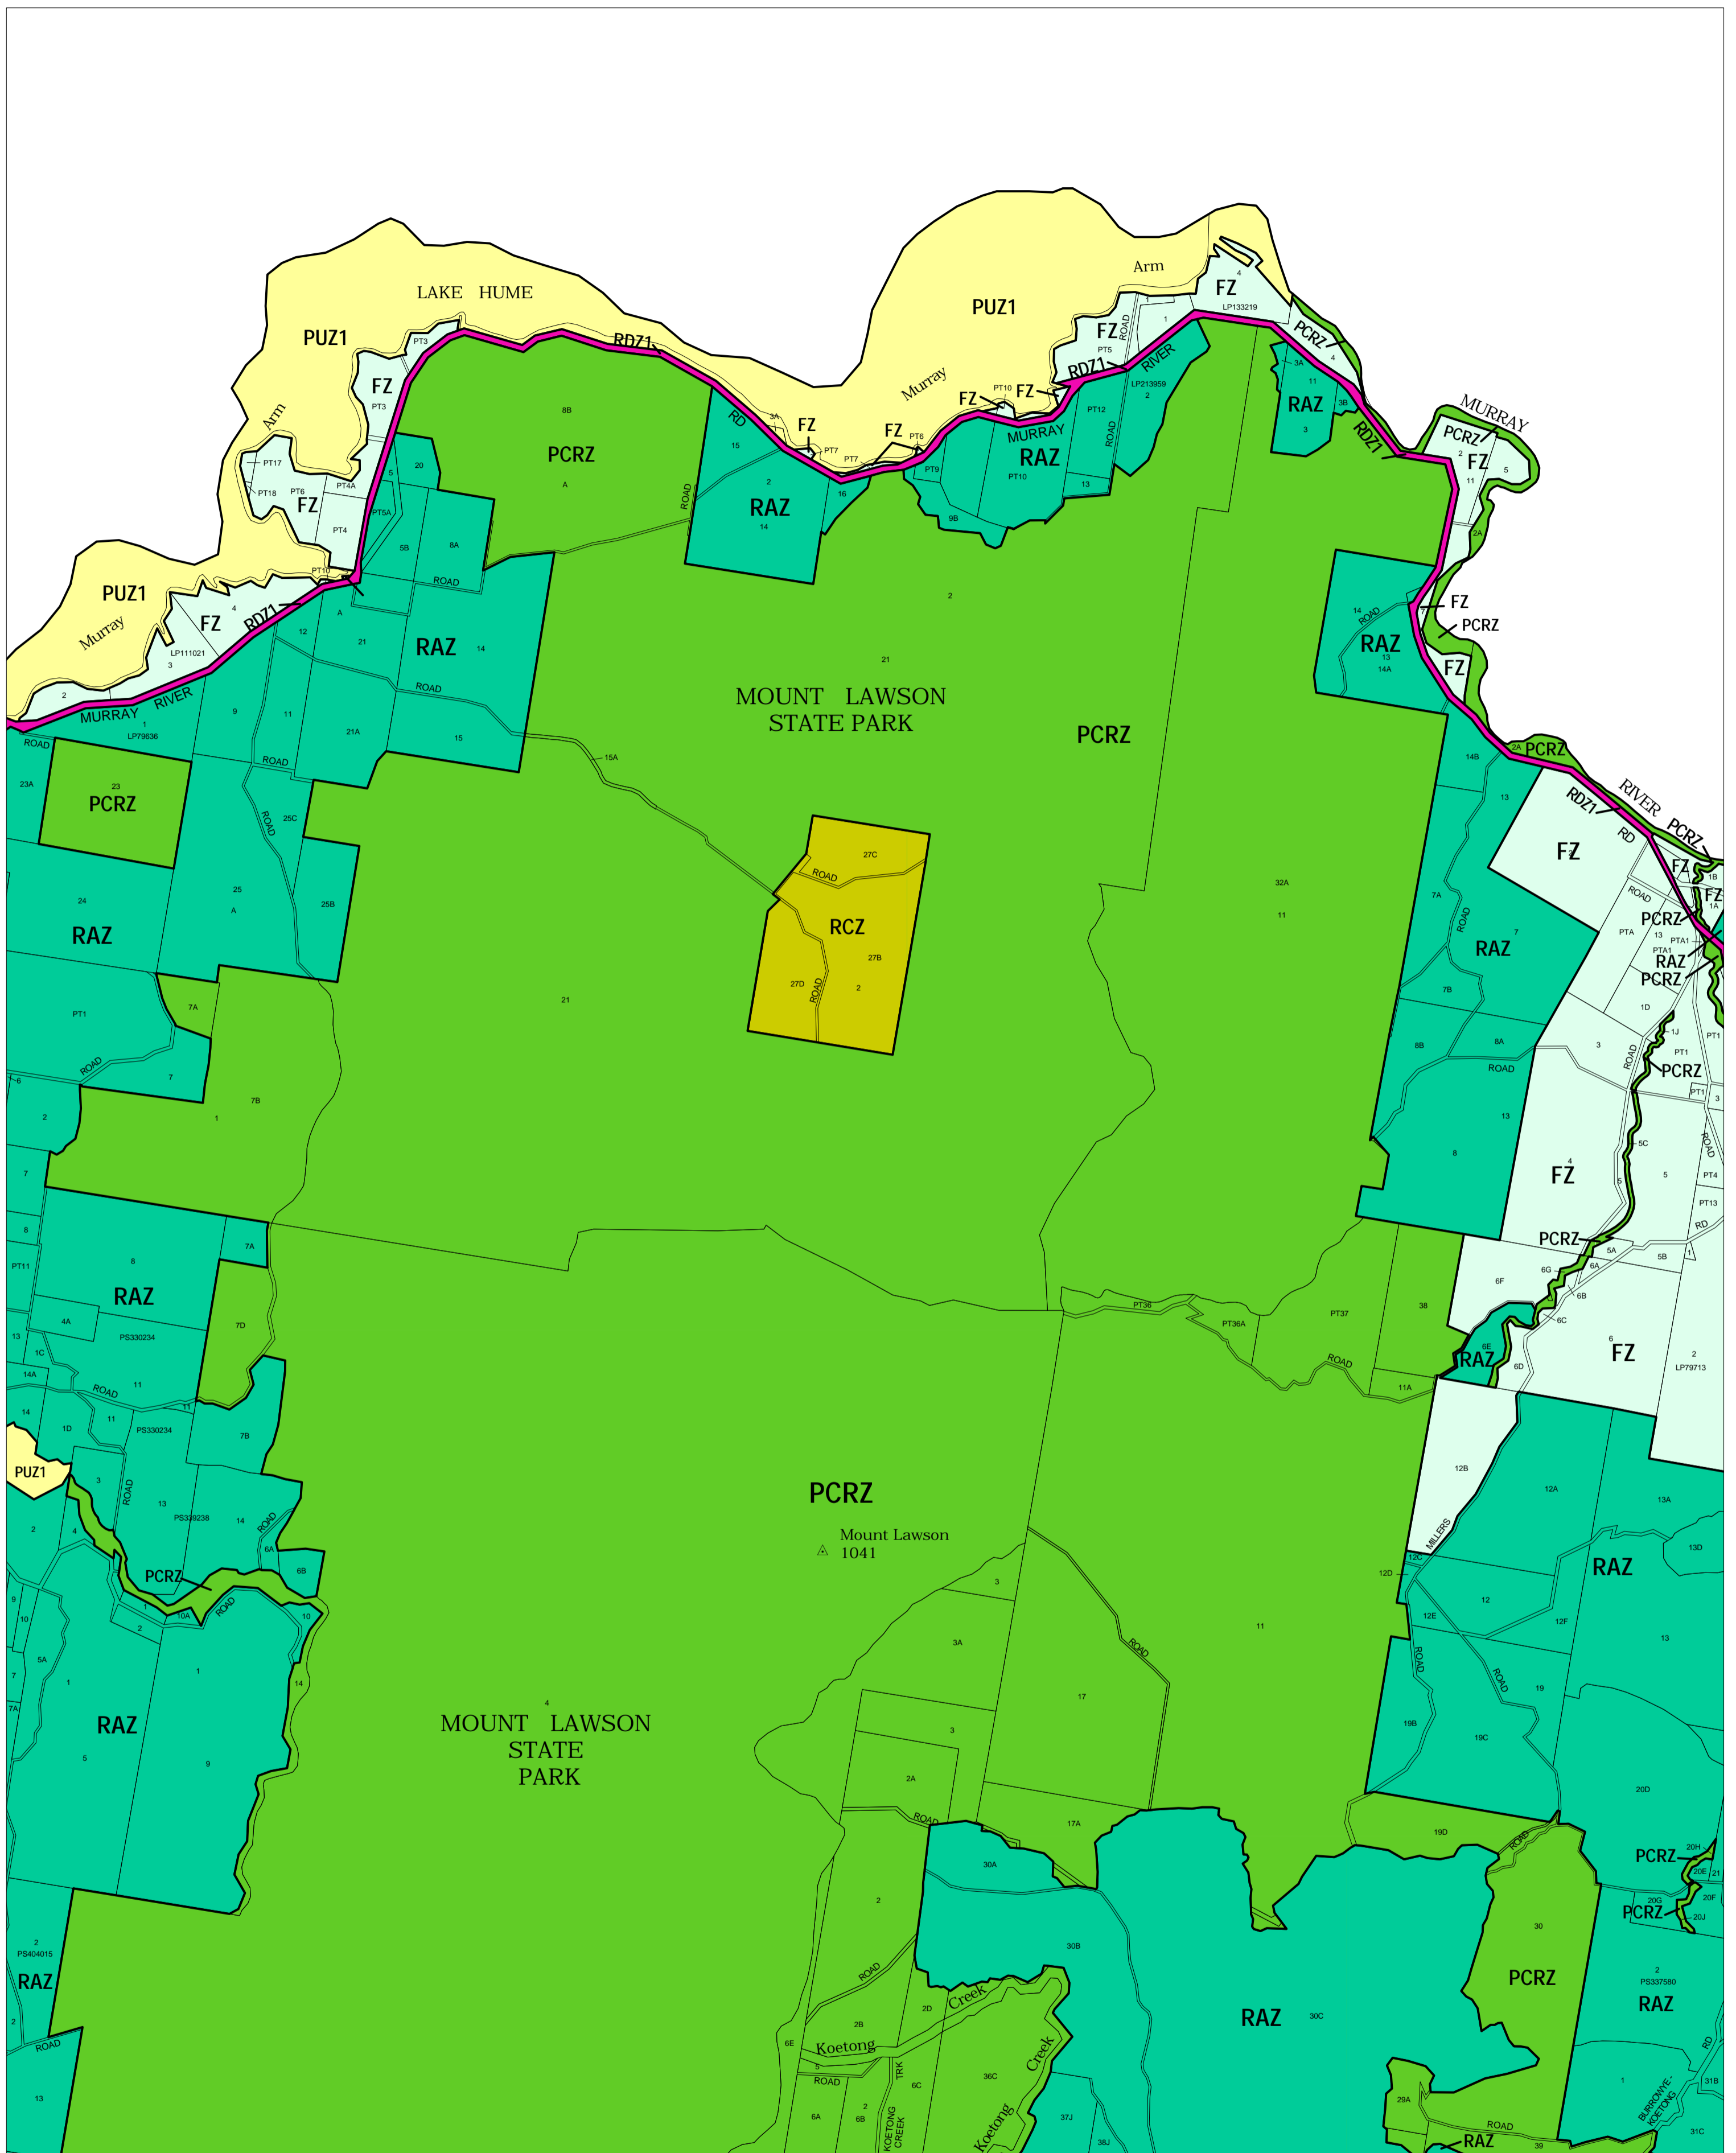

TOWONG PLANNING SCHEME - LOCAL PROVISION

1. **Public Land**
2. PUZ1 Public Use Zone - Service And Utility
   - FZ Farming Zone
   - RAZ Rural Activity Zone
   - RCZ Rural Conservation Zone
3. **Road Zone - Category 1**
4. RDZ1

AUSTRALIAN MAP GRID ZONE 55

Printed: 4/12/2007

AMENDMENT C14

ZONES

MAP No 4