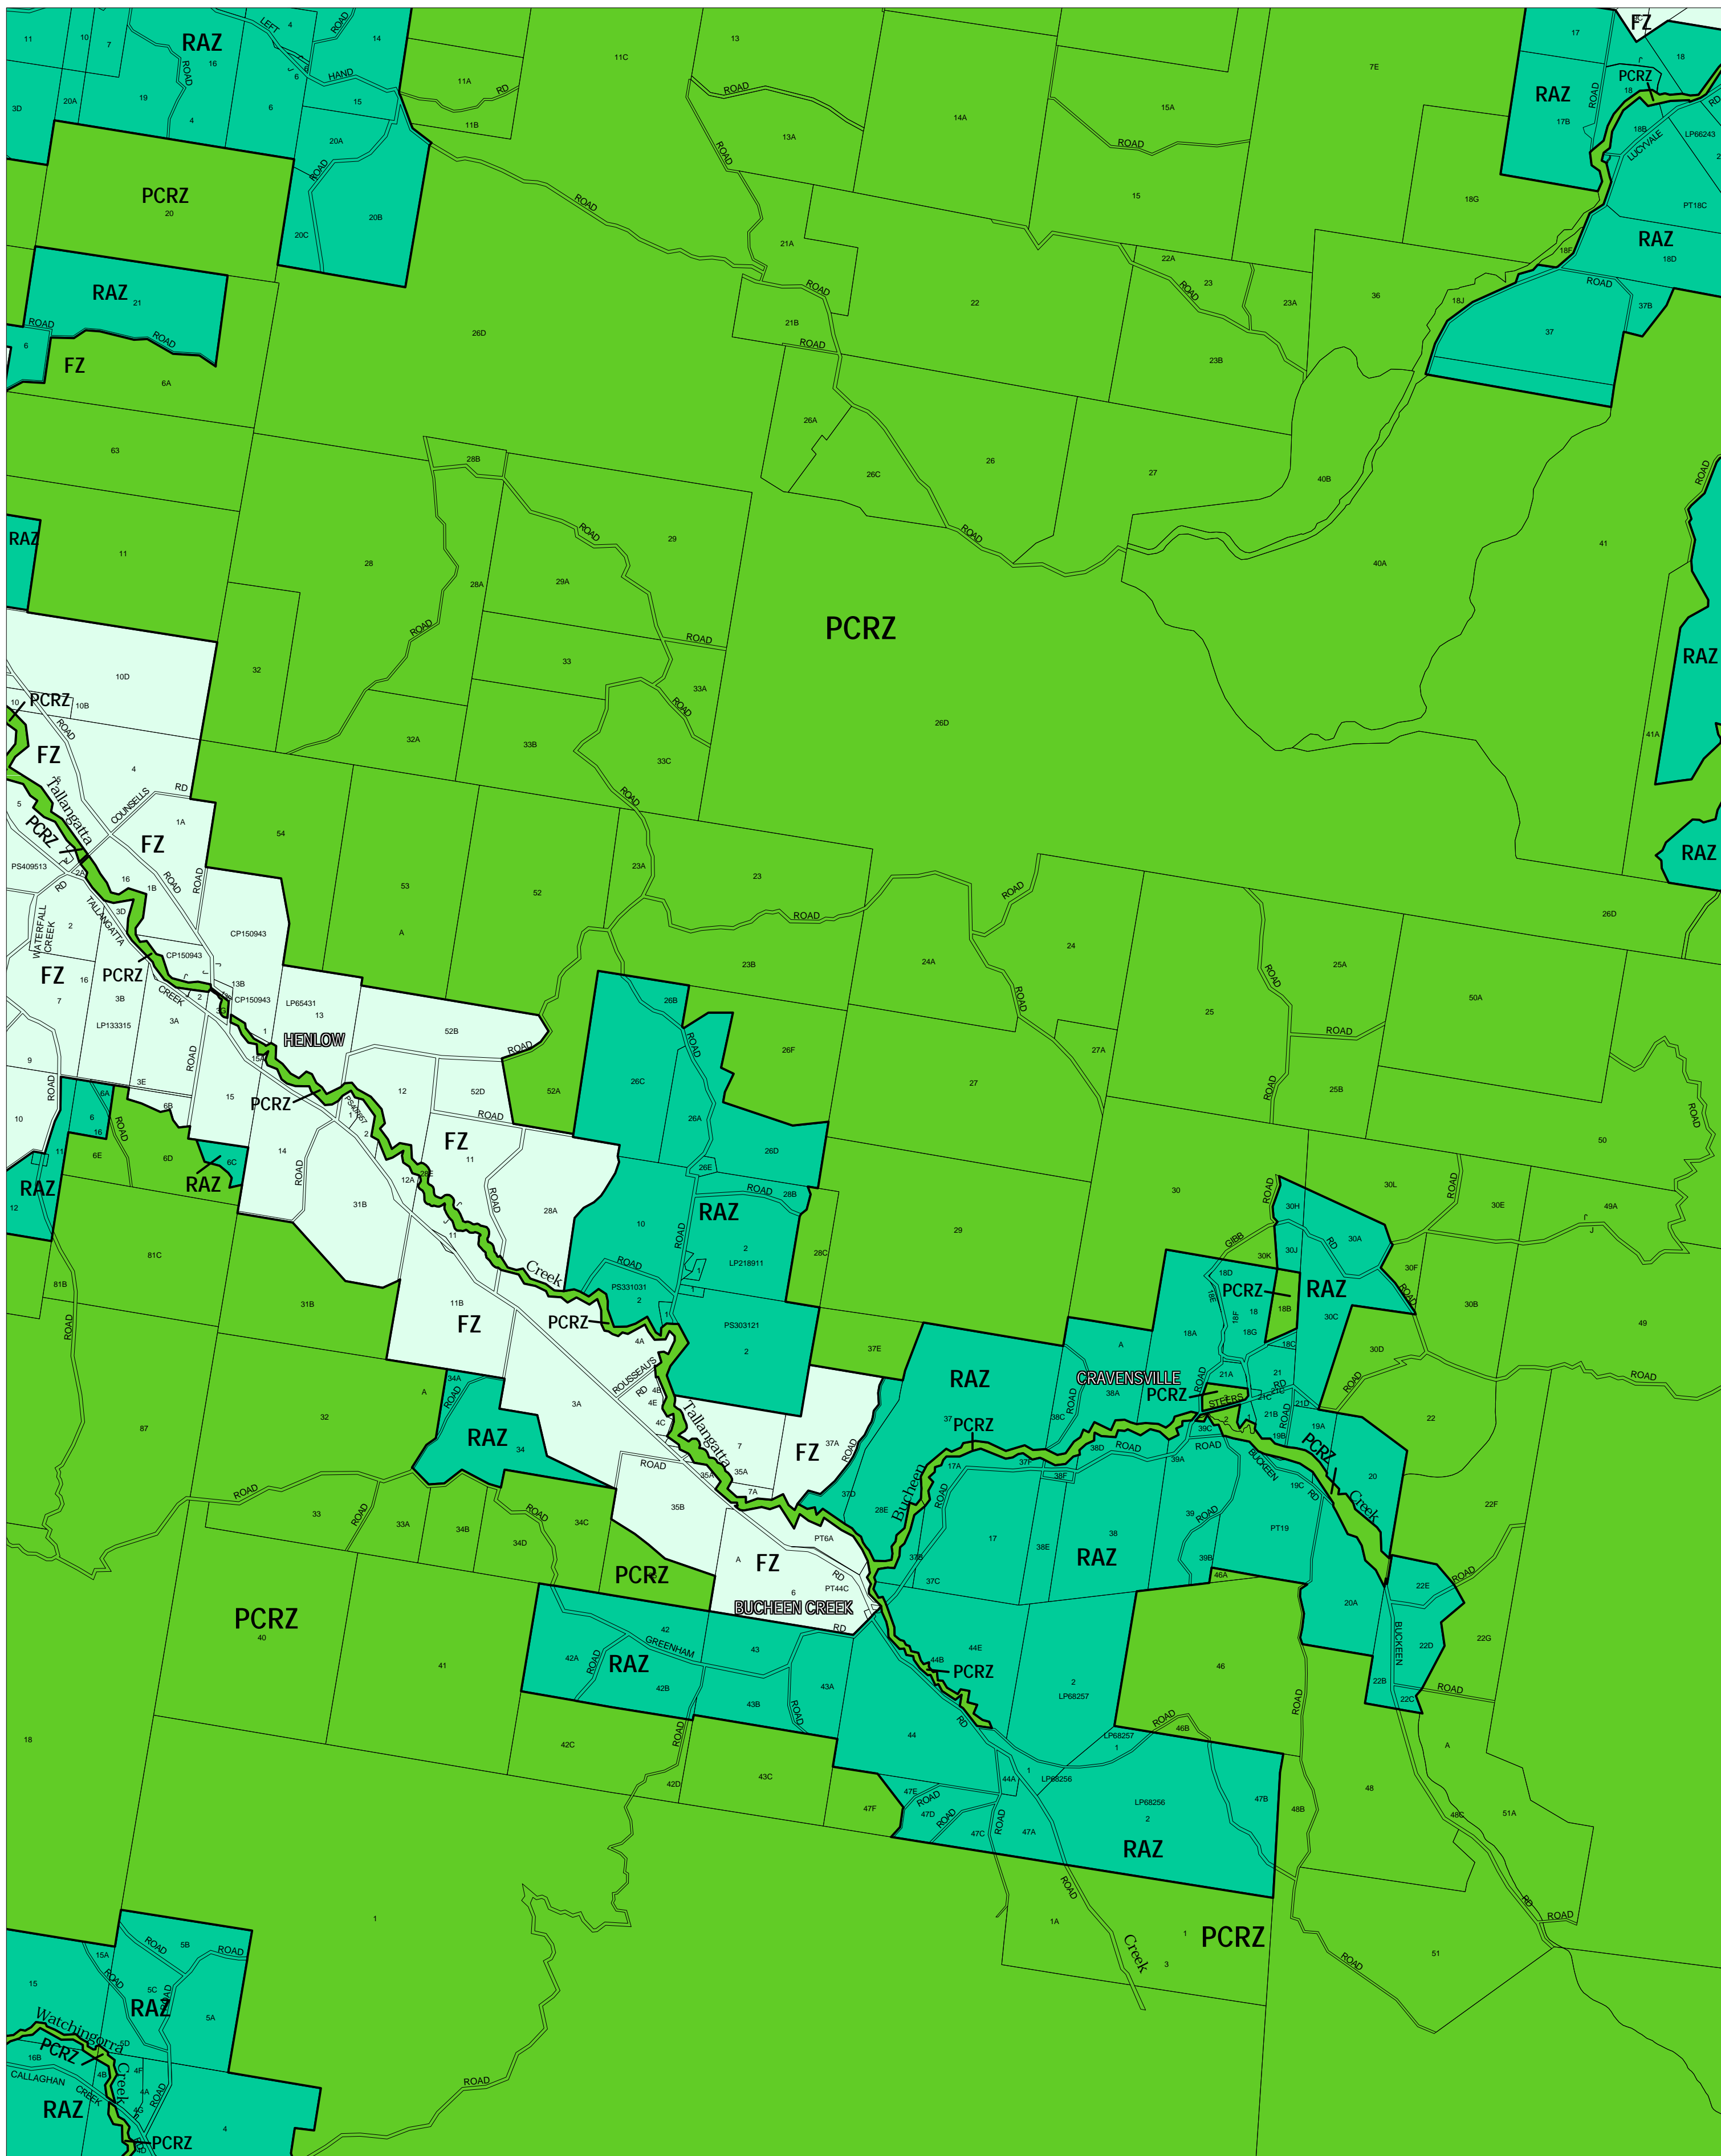

TOWONG PLANNING SCHEME - LOCAL PROVISION

1. **Public Land**
2. Public Conservation And Resource Zone
3. **Rural**
4. Farming Zone
   - Rural Activity Zone

AUSTRALIAN MAP GRID ZONE 55

Printed: 4/12/2007

AMENDMENT C14