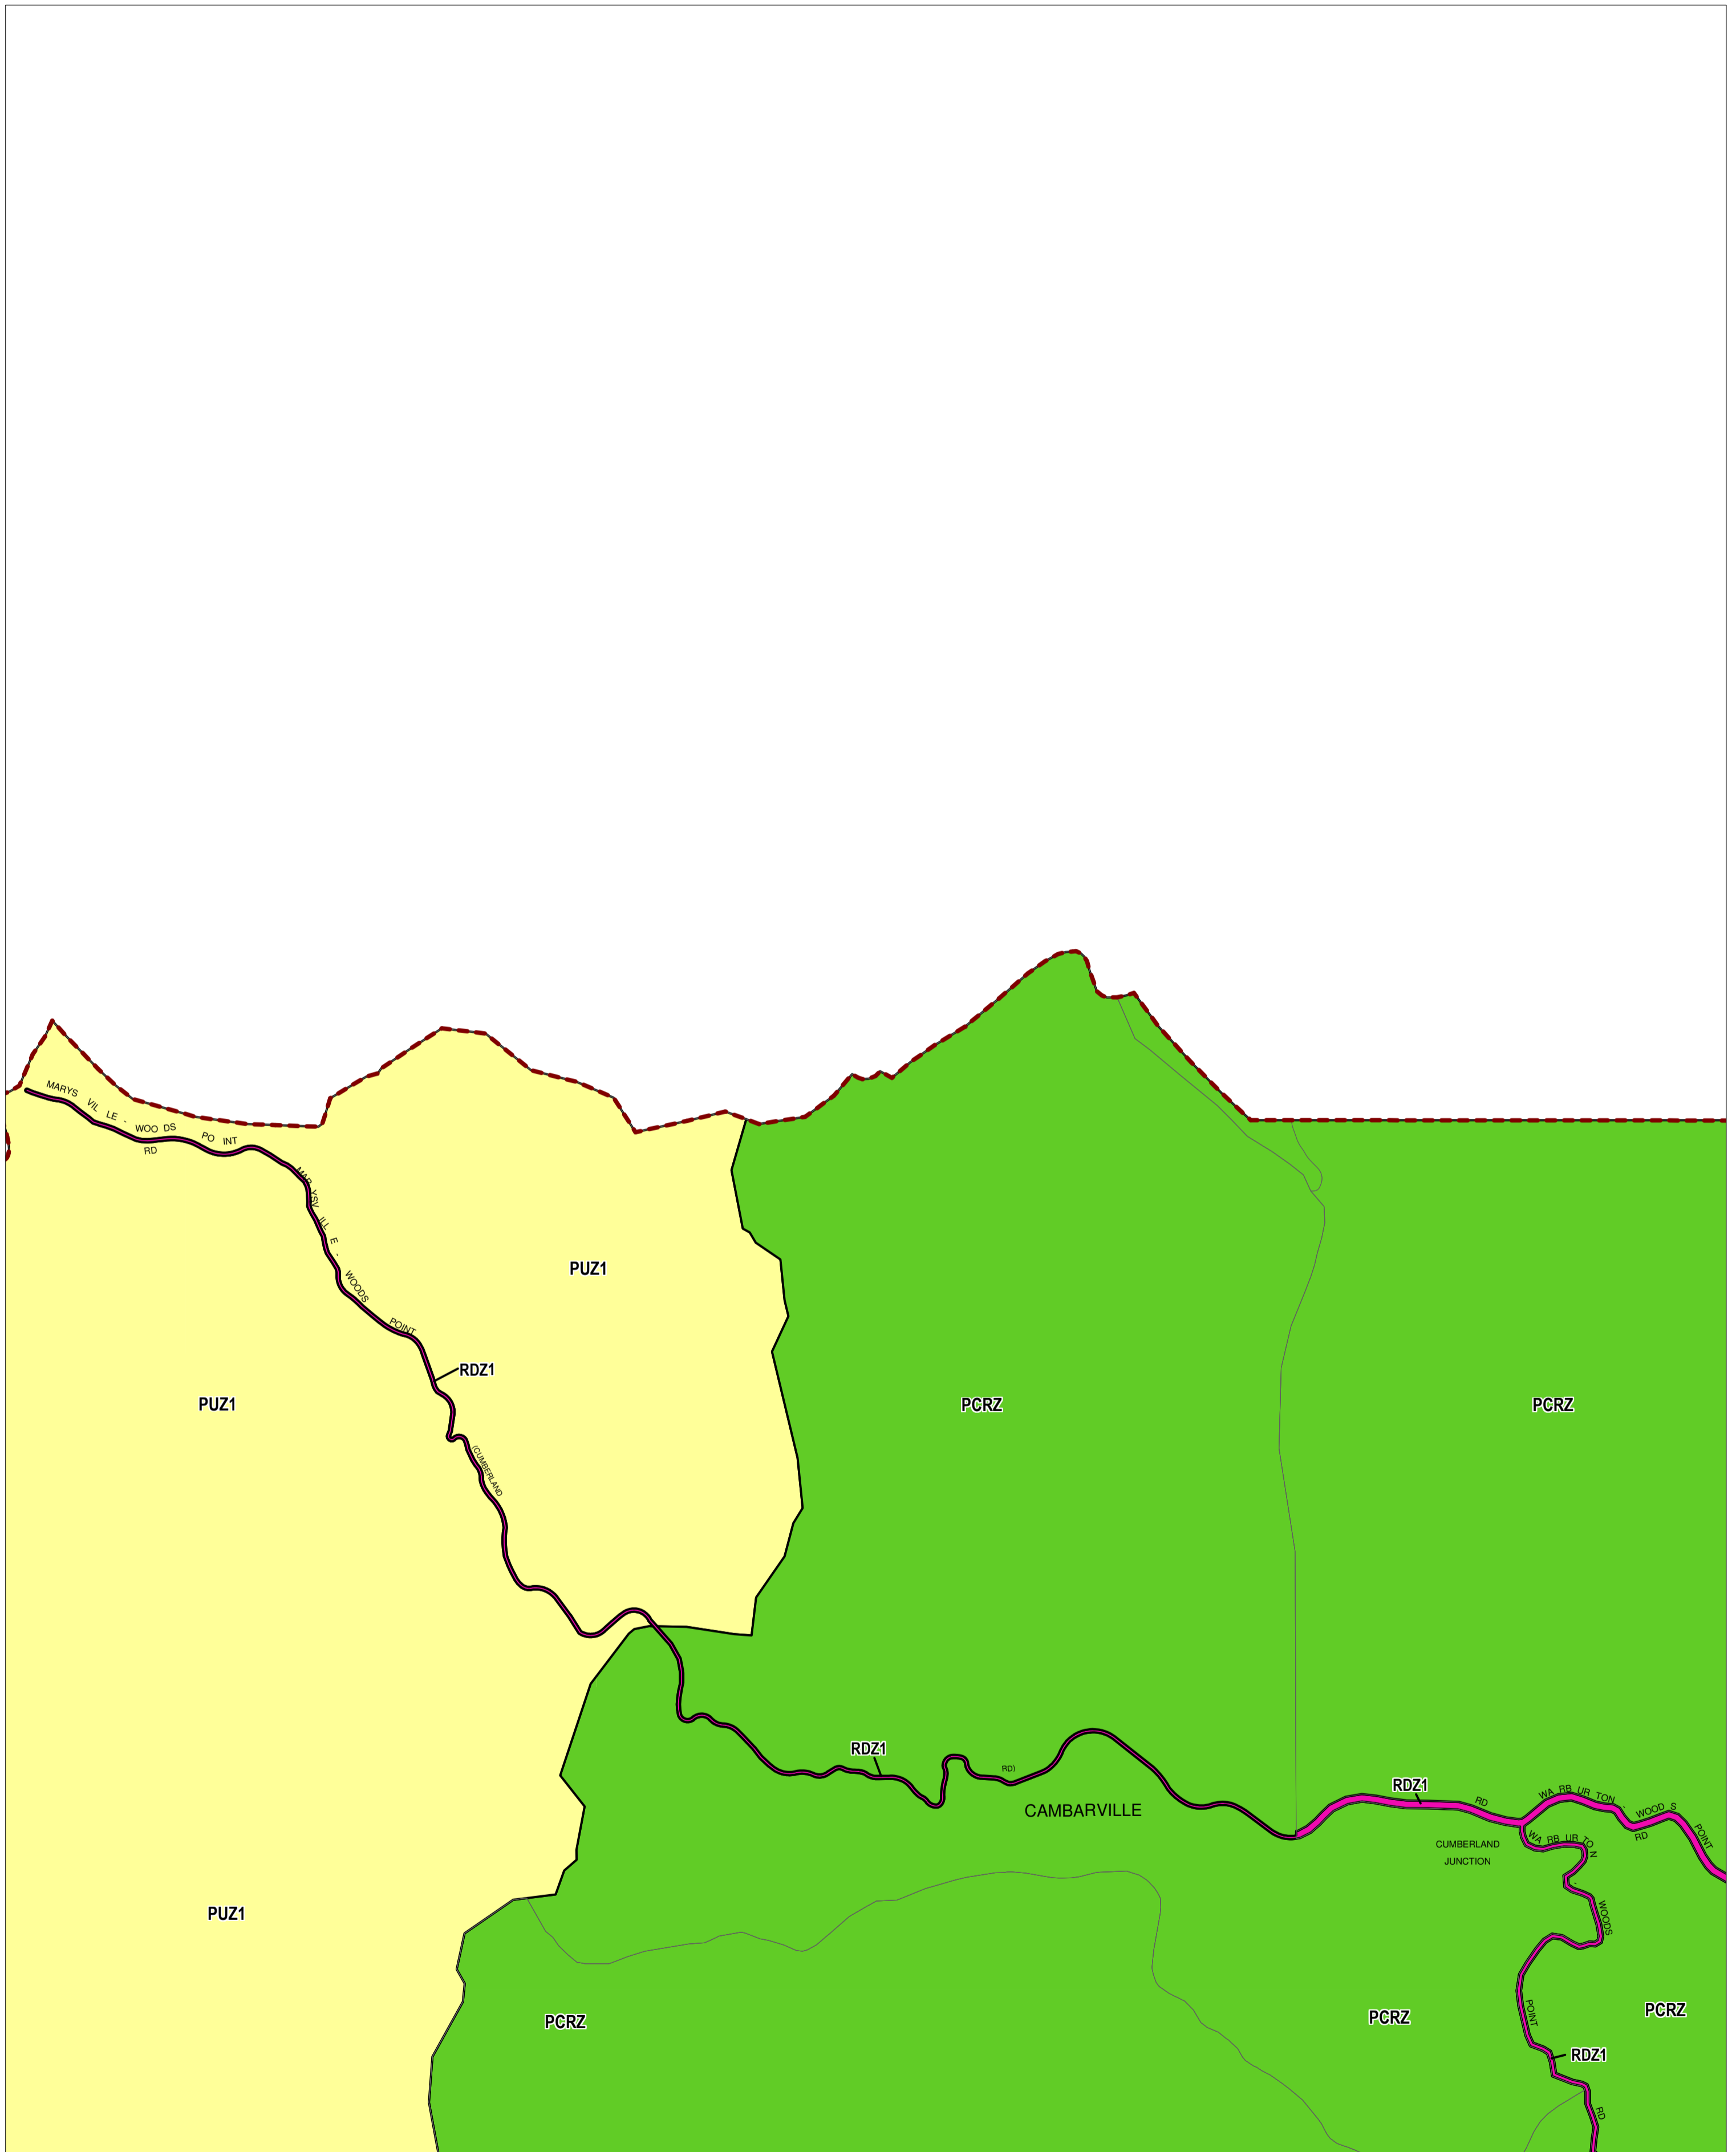

YARRA RANGES PLANNING SCHEME - LOCAL PROVISION

Public Land

- PCRZ Public Conservation And Resource Zone
- PUZ1 Public Use Zone - Service And Utility
- RDZ1 Road Zone - Category 1

ALL LAND ON THIS MAP IS OUTSIDE THE URBAN GROWTH BOUNDARY

AUSTRALIAN MAP GRID ZONE 55

Printed: 20/5/2013

AMENDMENT C107