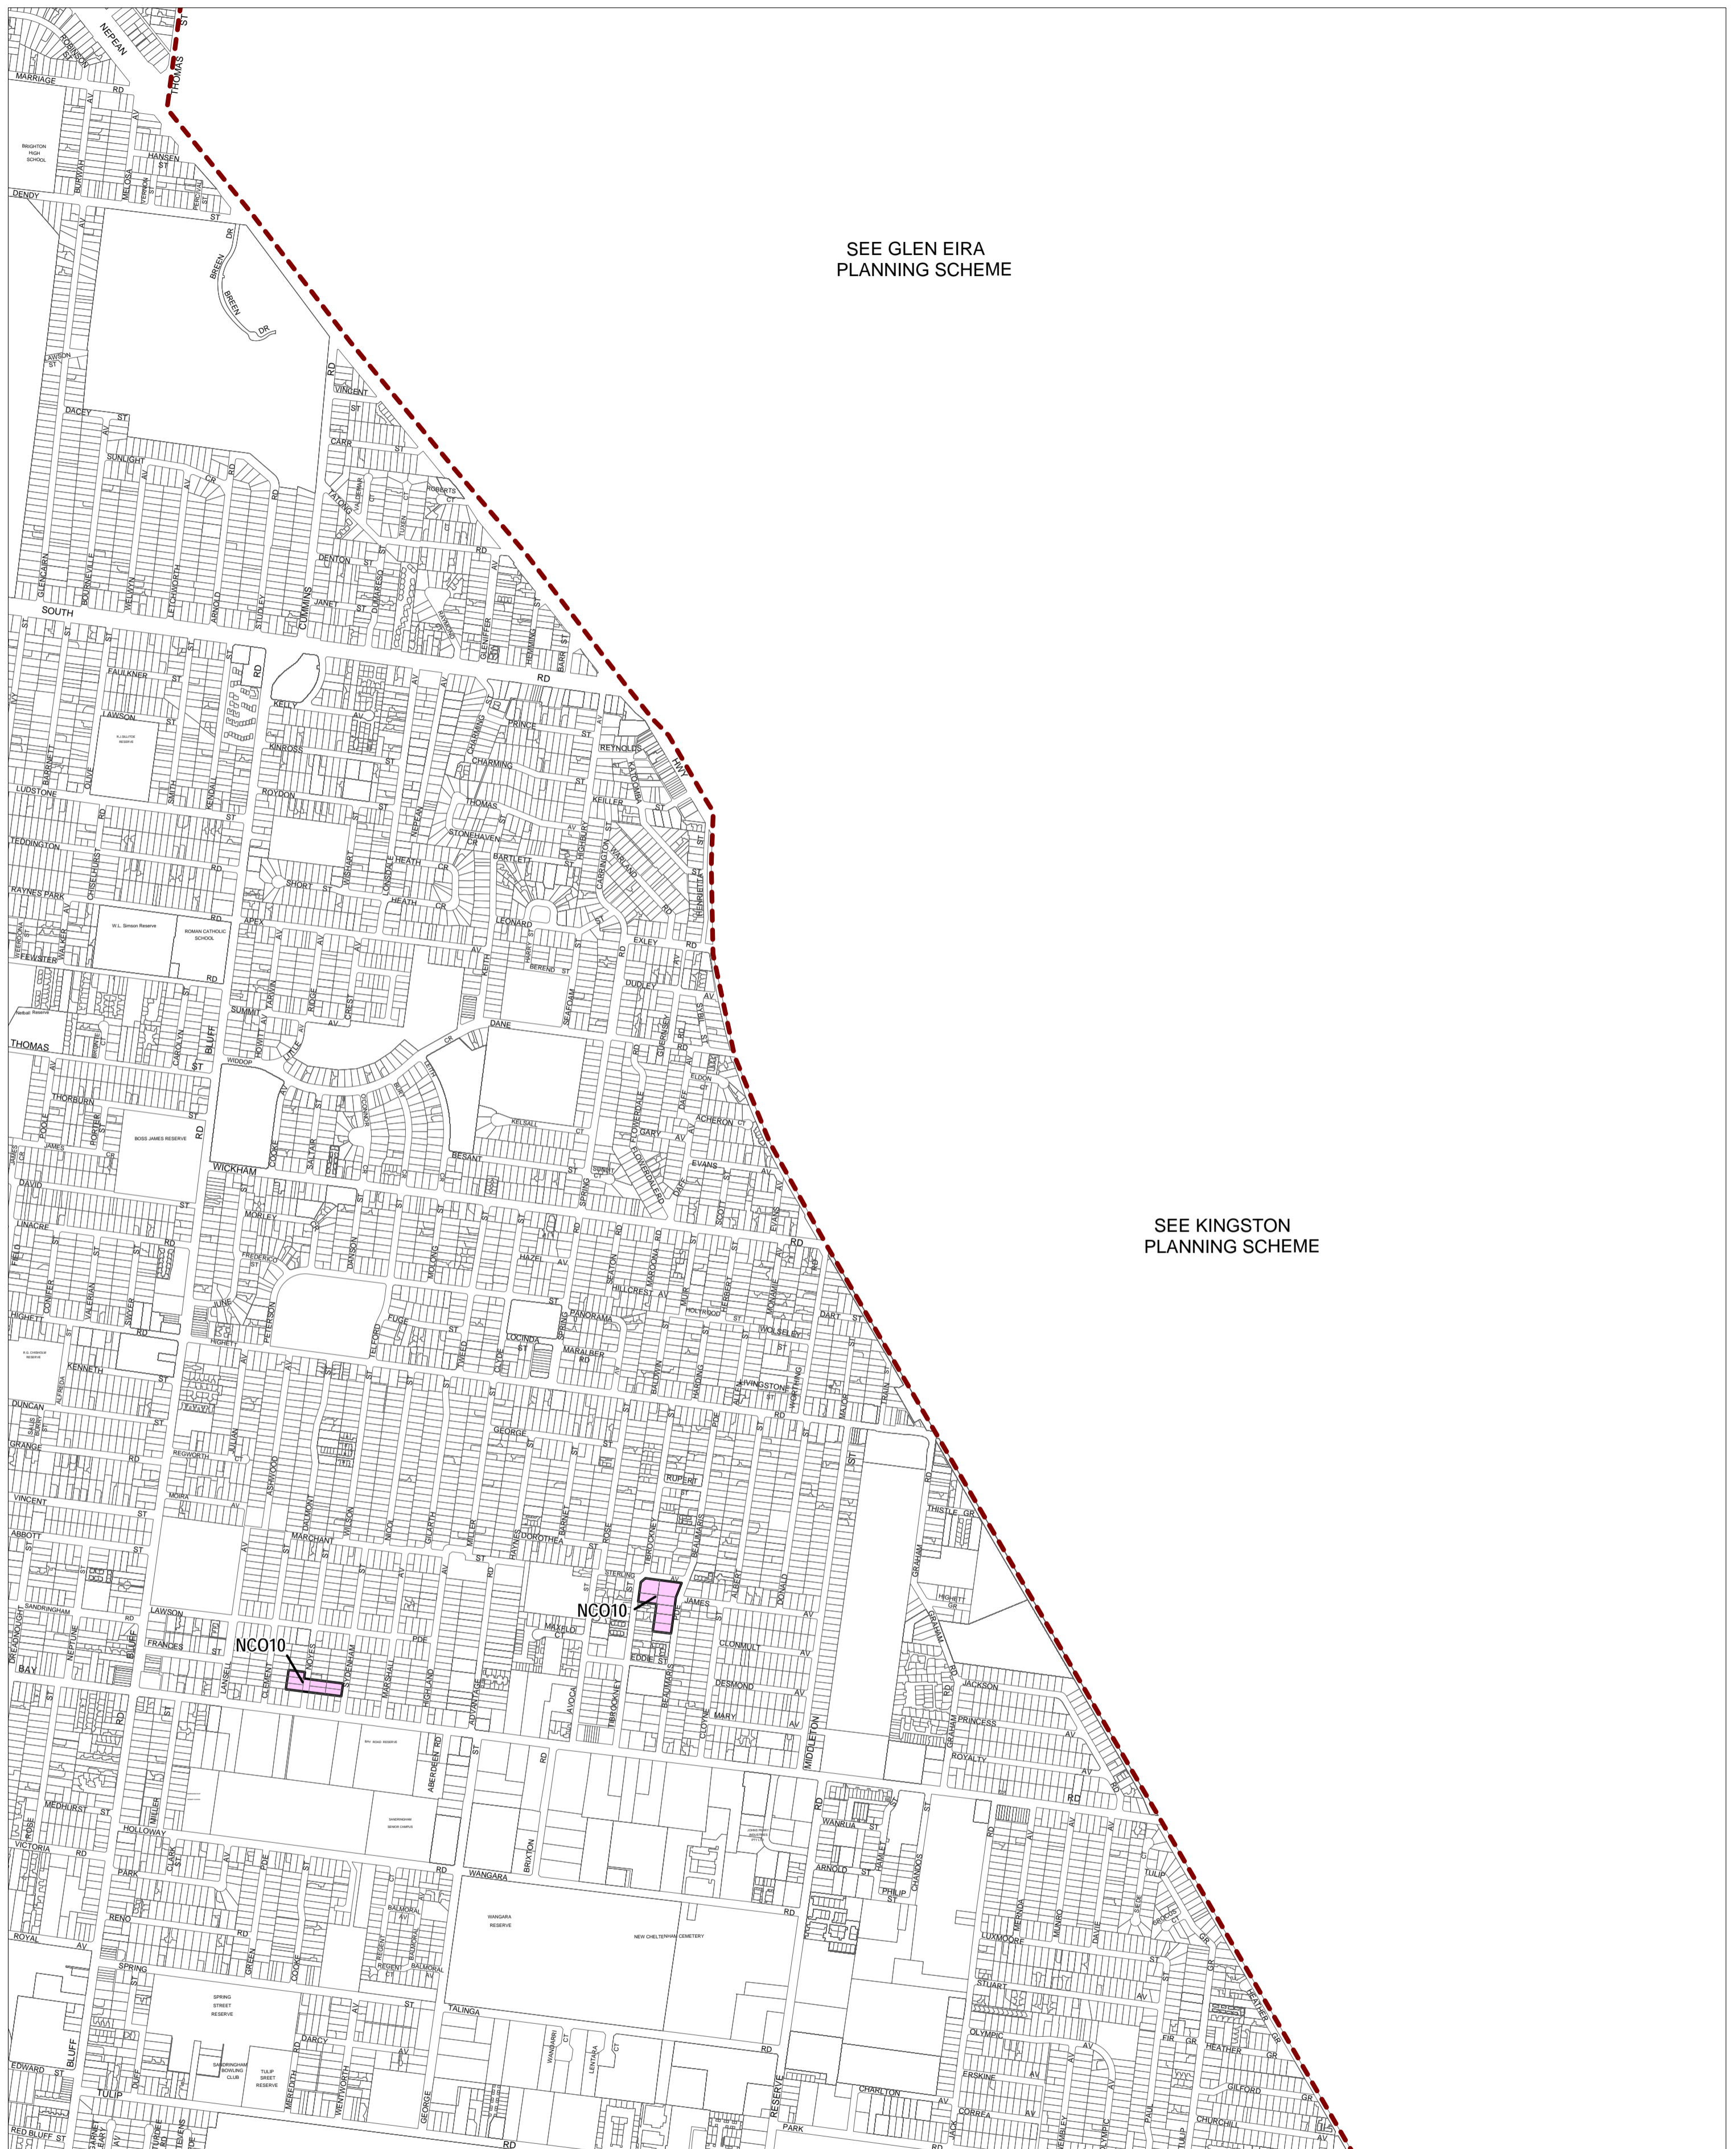

# BAYSIDE PLANNING SCHEME - LOCAL PROVISION

SEE GLEN EIRA  
PLANNING SCHEME

SEE KINGSTON  
PLANNING SCHEME

This publication is copyright. No part may be reproduced by any process except in accordance with the provisions of the Copyright Act. © State of Victoria.  
This map should be read in conjunction with additional Planning Overlay Maps (if applicable) as indicated on the INDEX TO MAPS.

**Overlays**

- NCO10 Neighbourhood Character Overlay - Schedule 10

Printed: 2/7/2013

AMENDMENT C109