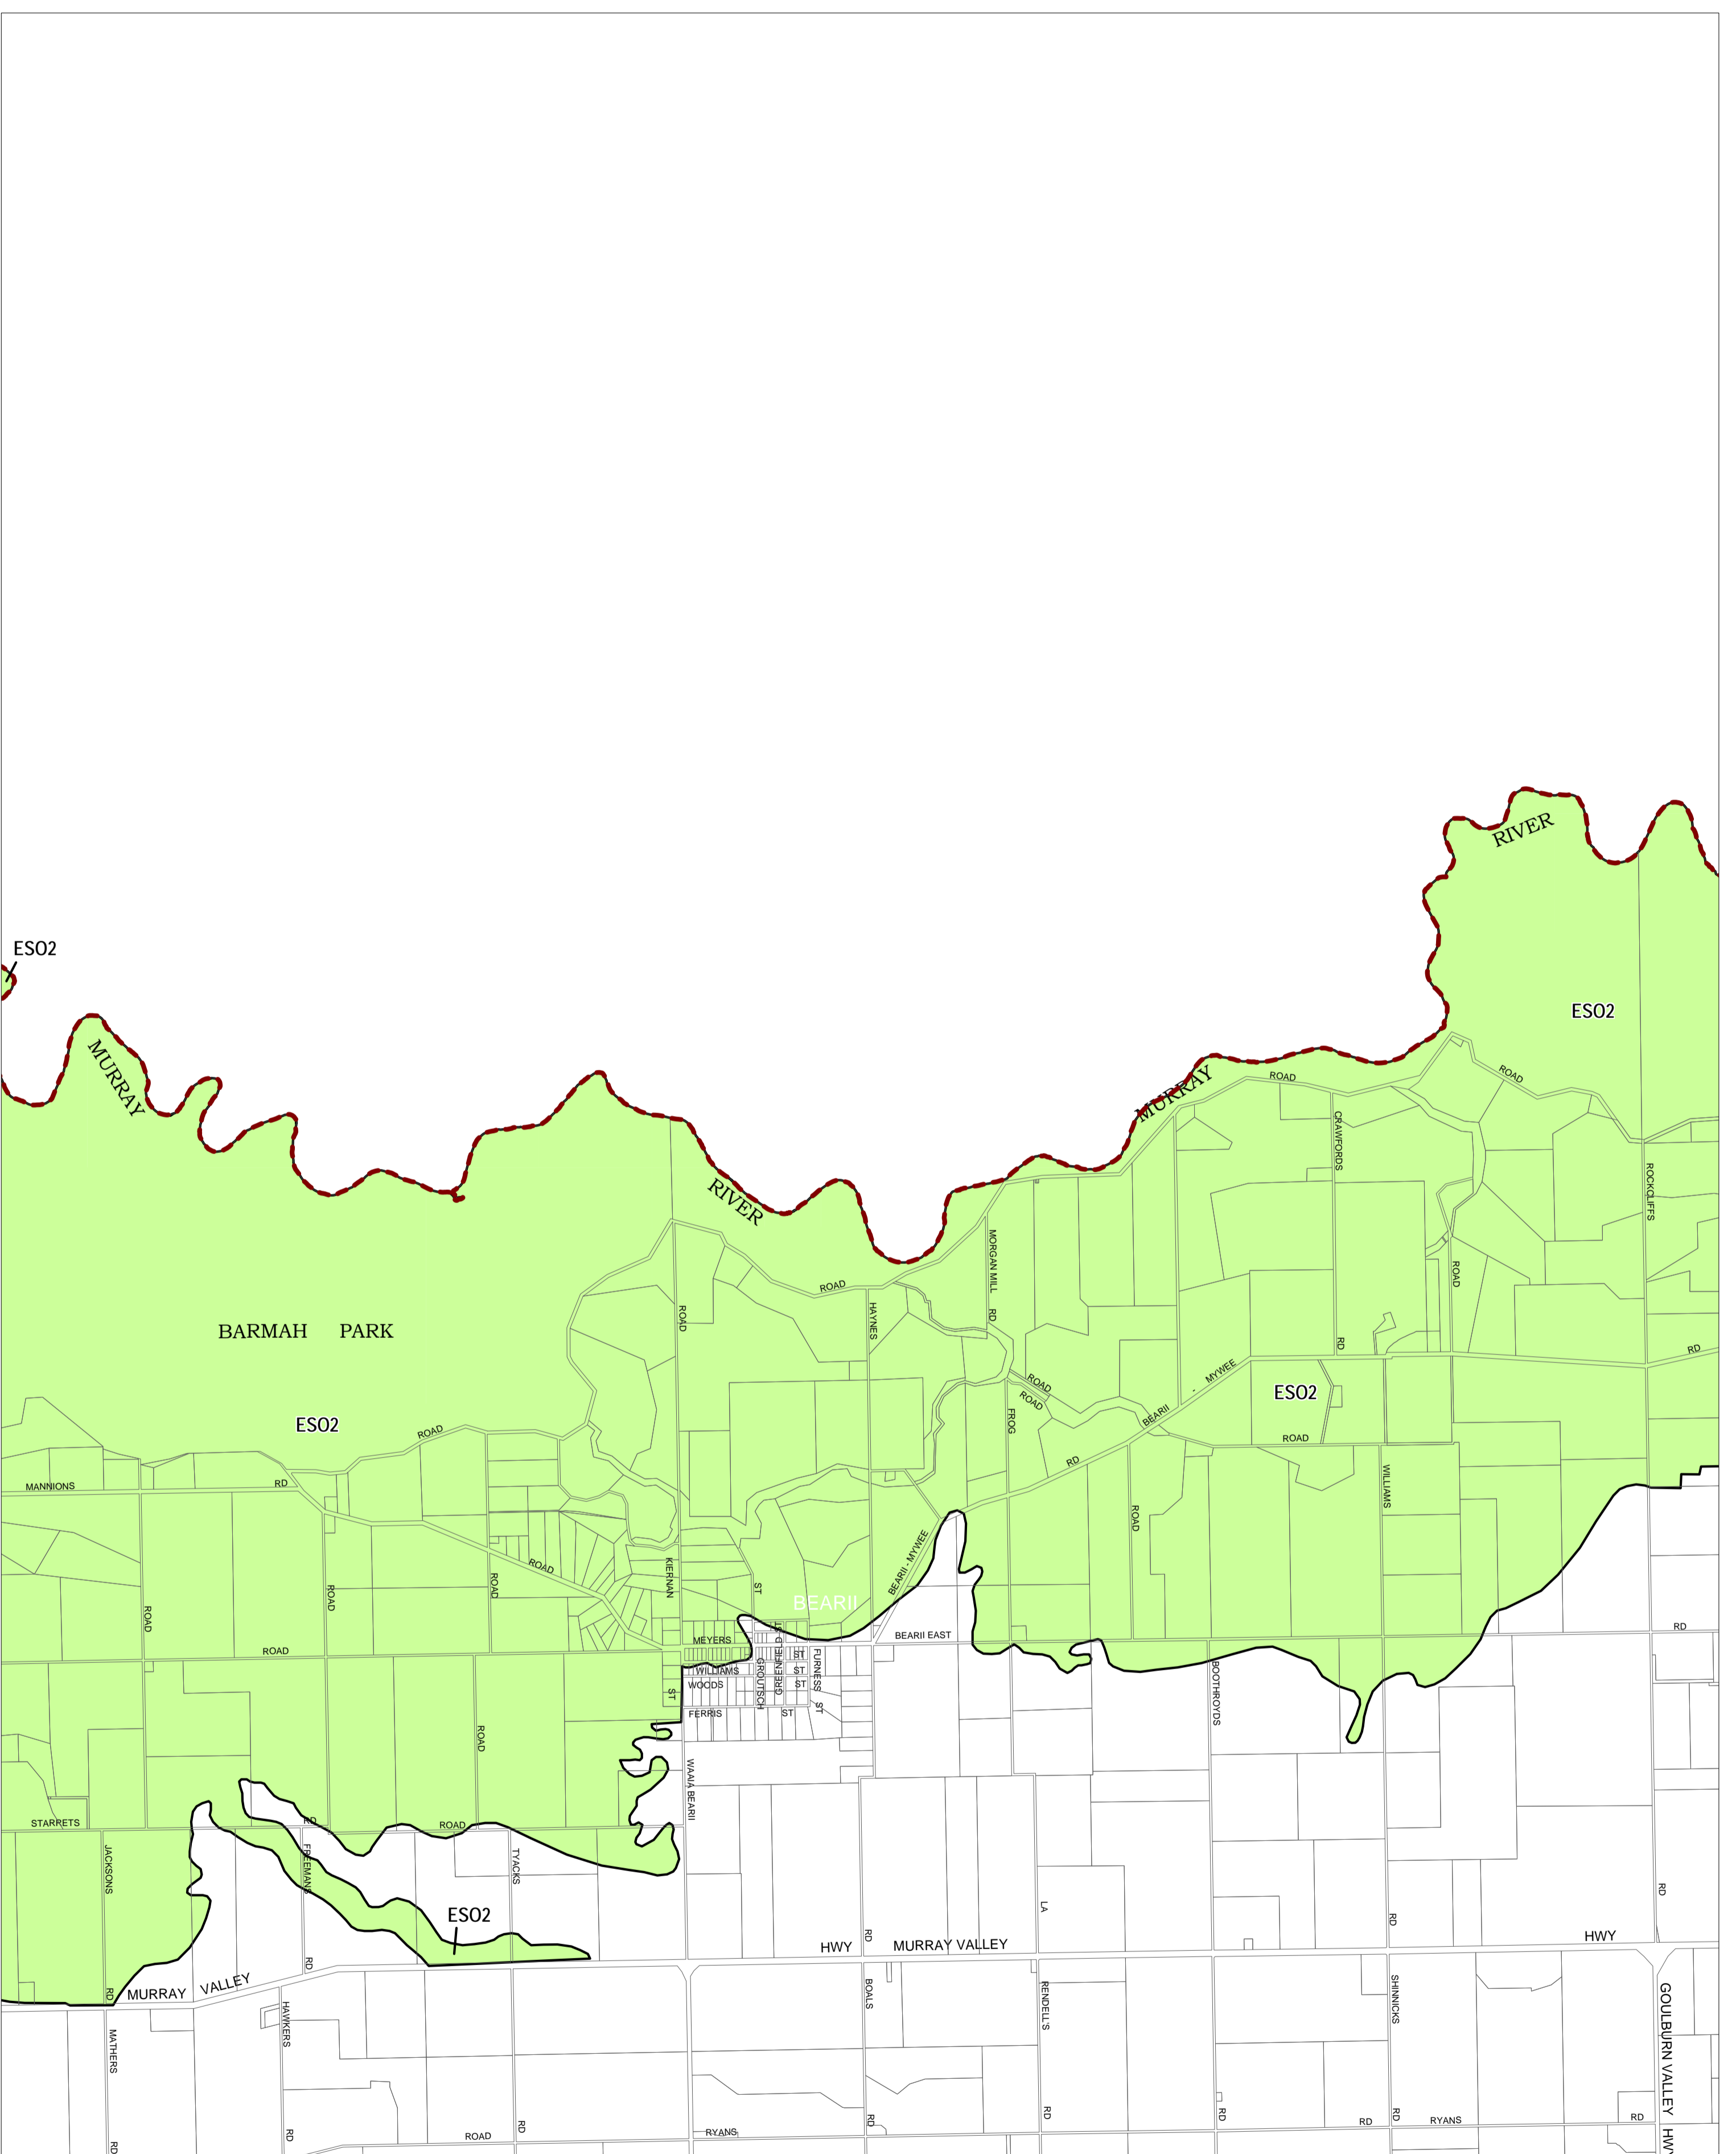

MOIRA PLANNING SCHEME - LOCAL PROVISION

Overlays

- ES02 Environmental Significance Overlay - Schedule 2

AUSTRALIAN MAP GRID ZONE 55

Printed: 16/9/2013

AMENDMENT C51