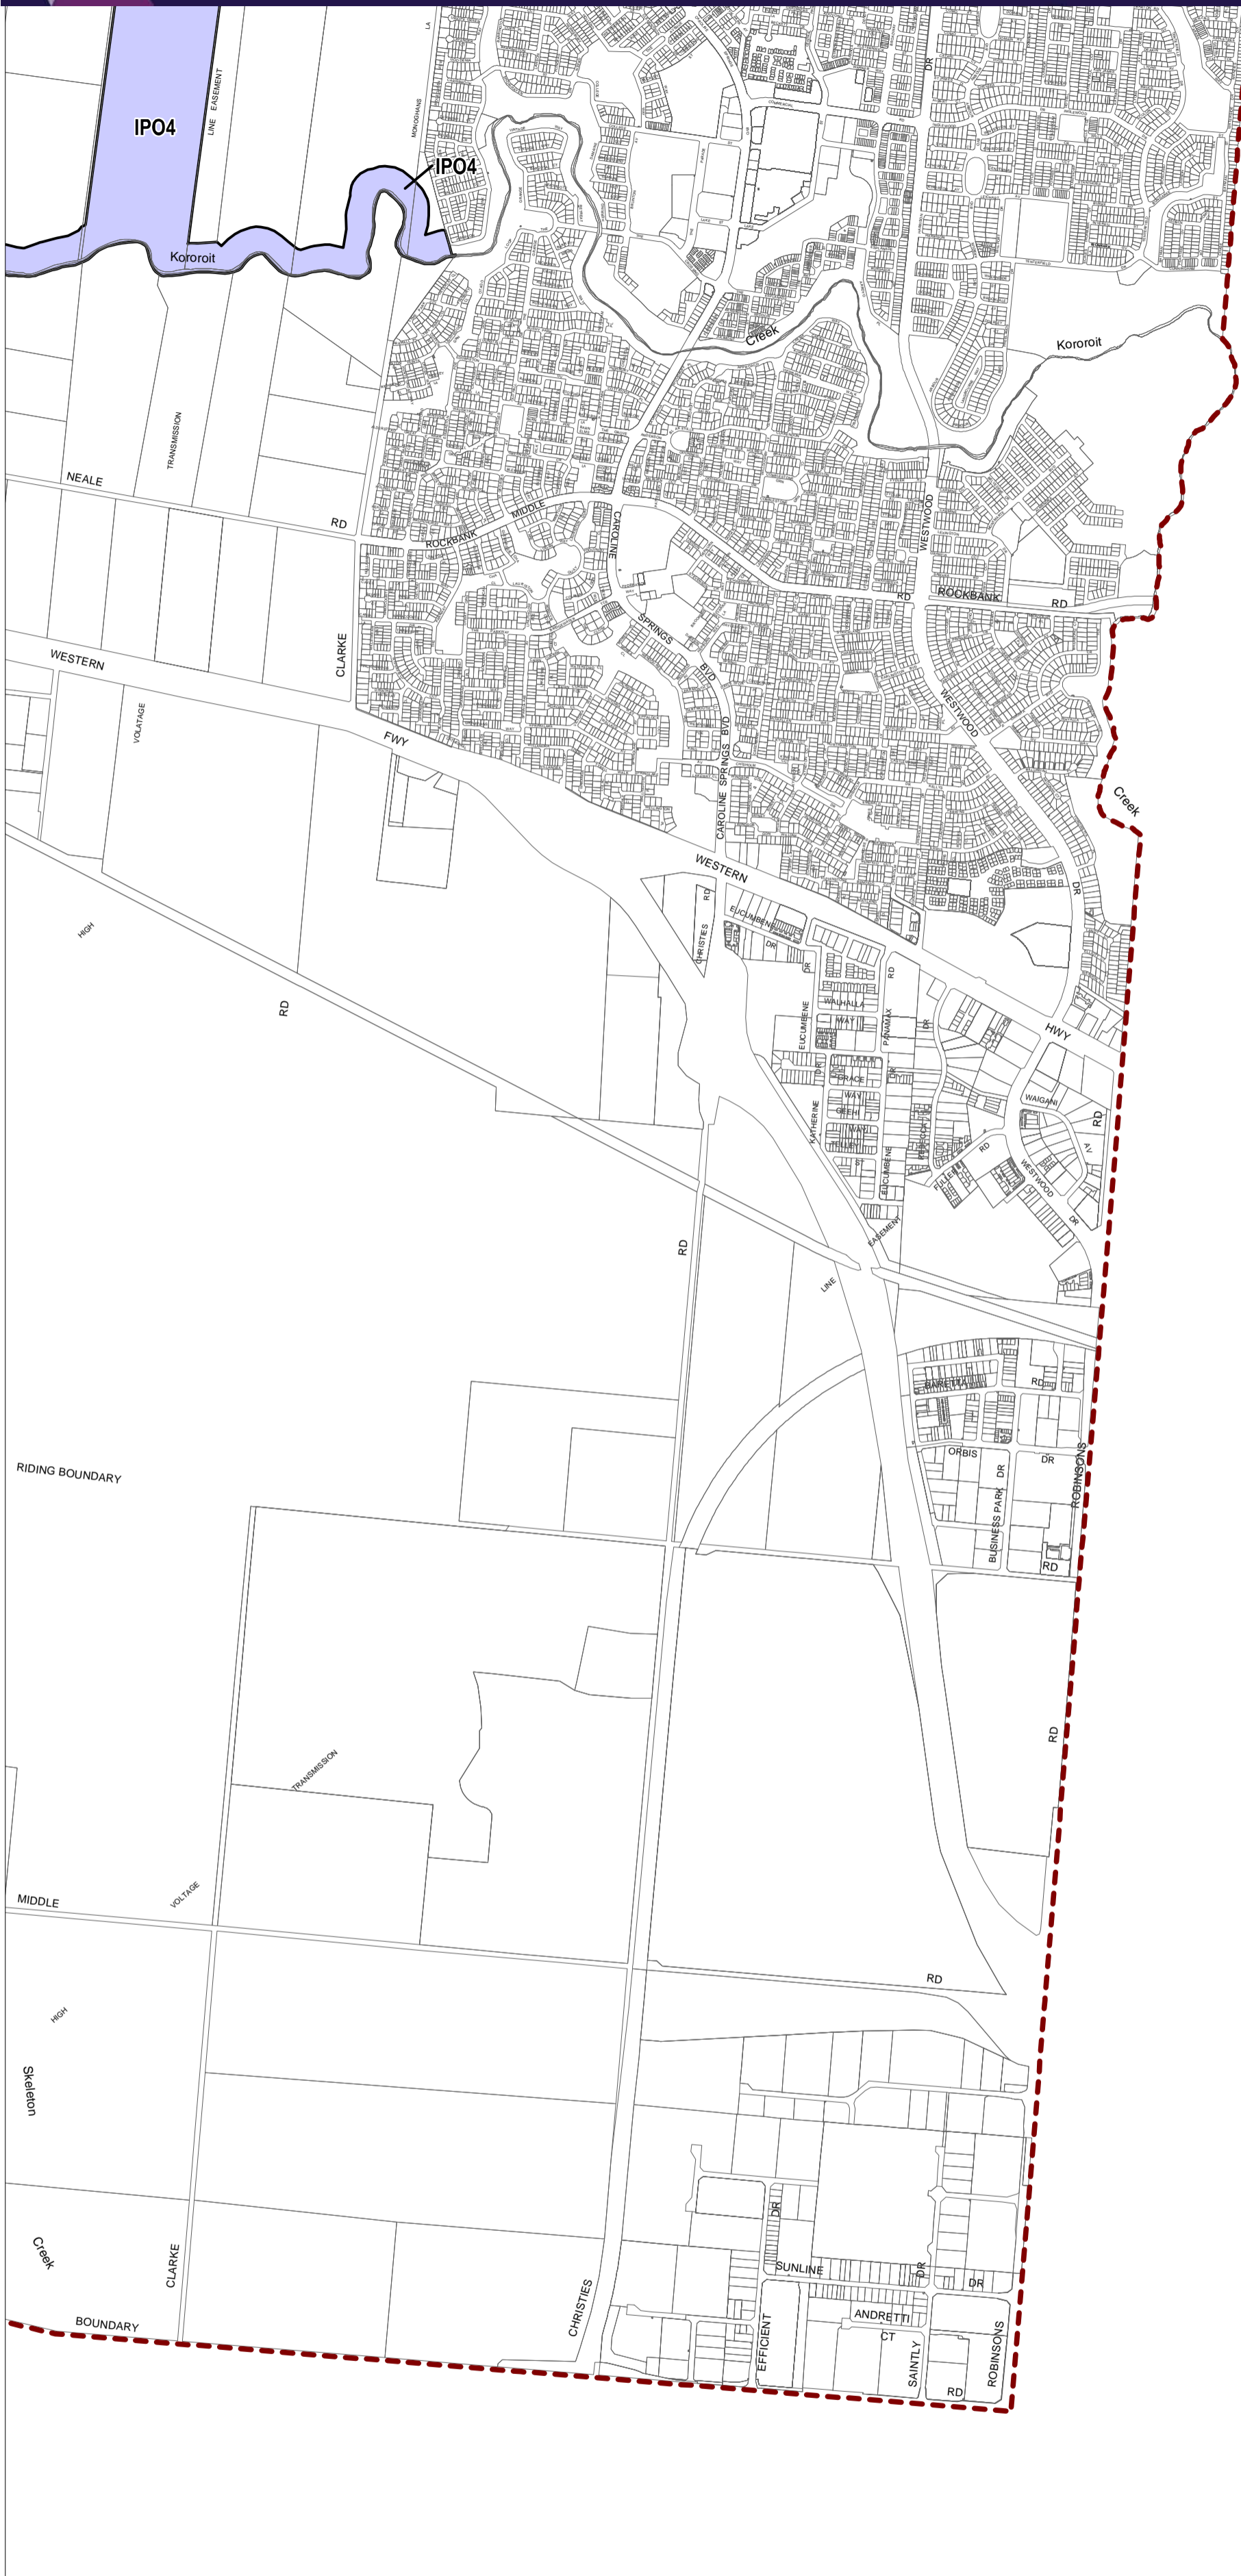

MELTON PLANNING SCHEME - LOCAL PROVISION

Overlays
IPO4 Incorporated Plan Overlay - Schedule 4

Municipal Boundary (if shown)

500 1000 1500 m

AUSTRALIAN MAP GRID ZONE 55

PREPARED BY: Planning Mapping Services

Printed: 29/1/2018

AMENDMENT C147

VICTORIA
State Government

Environment,
Land, Water
and Planning

INDEX TO ADJOINING SCHEME MAPS