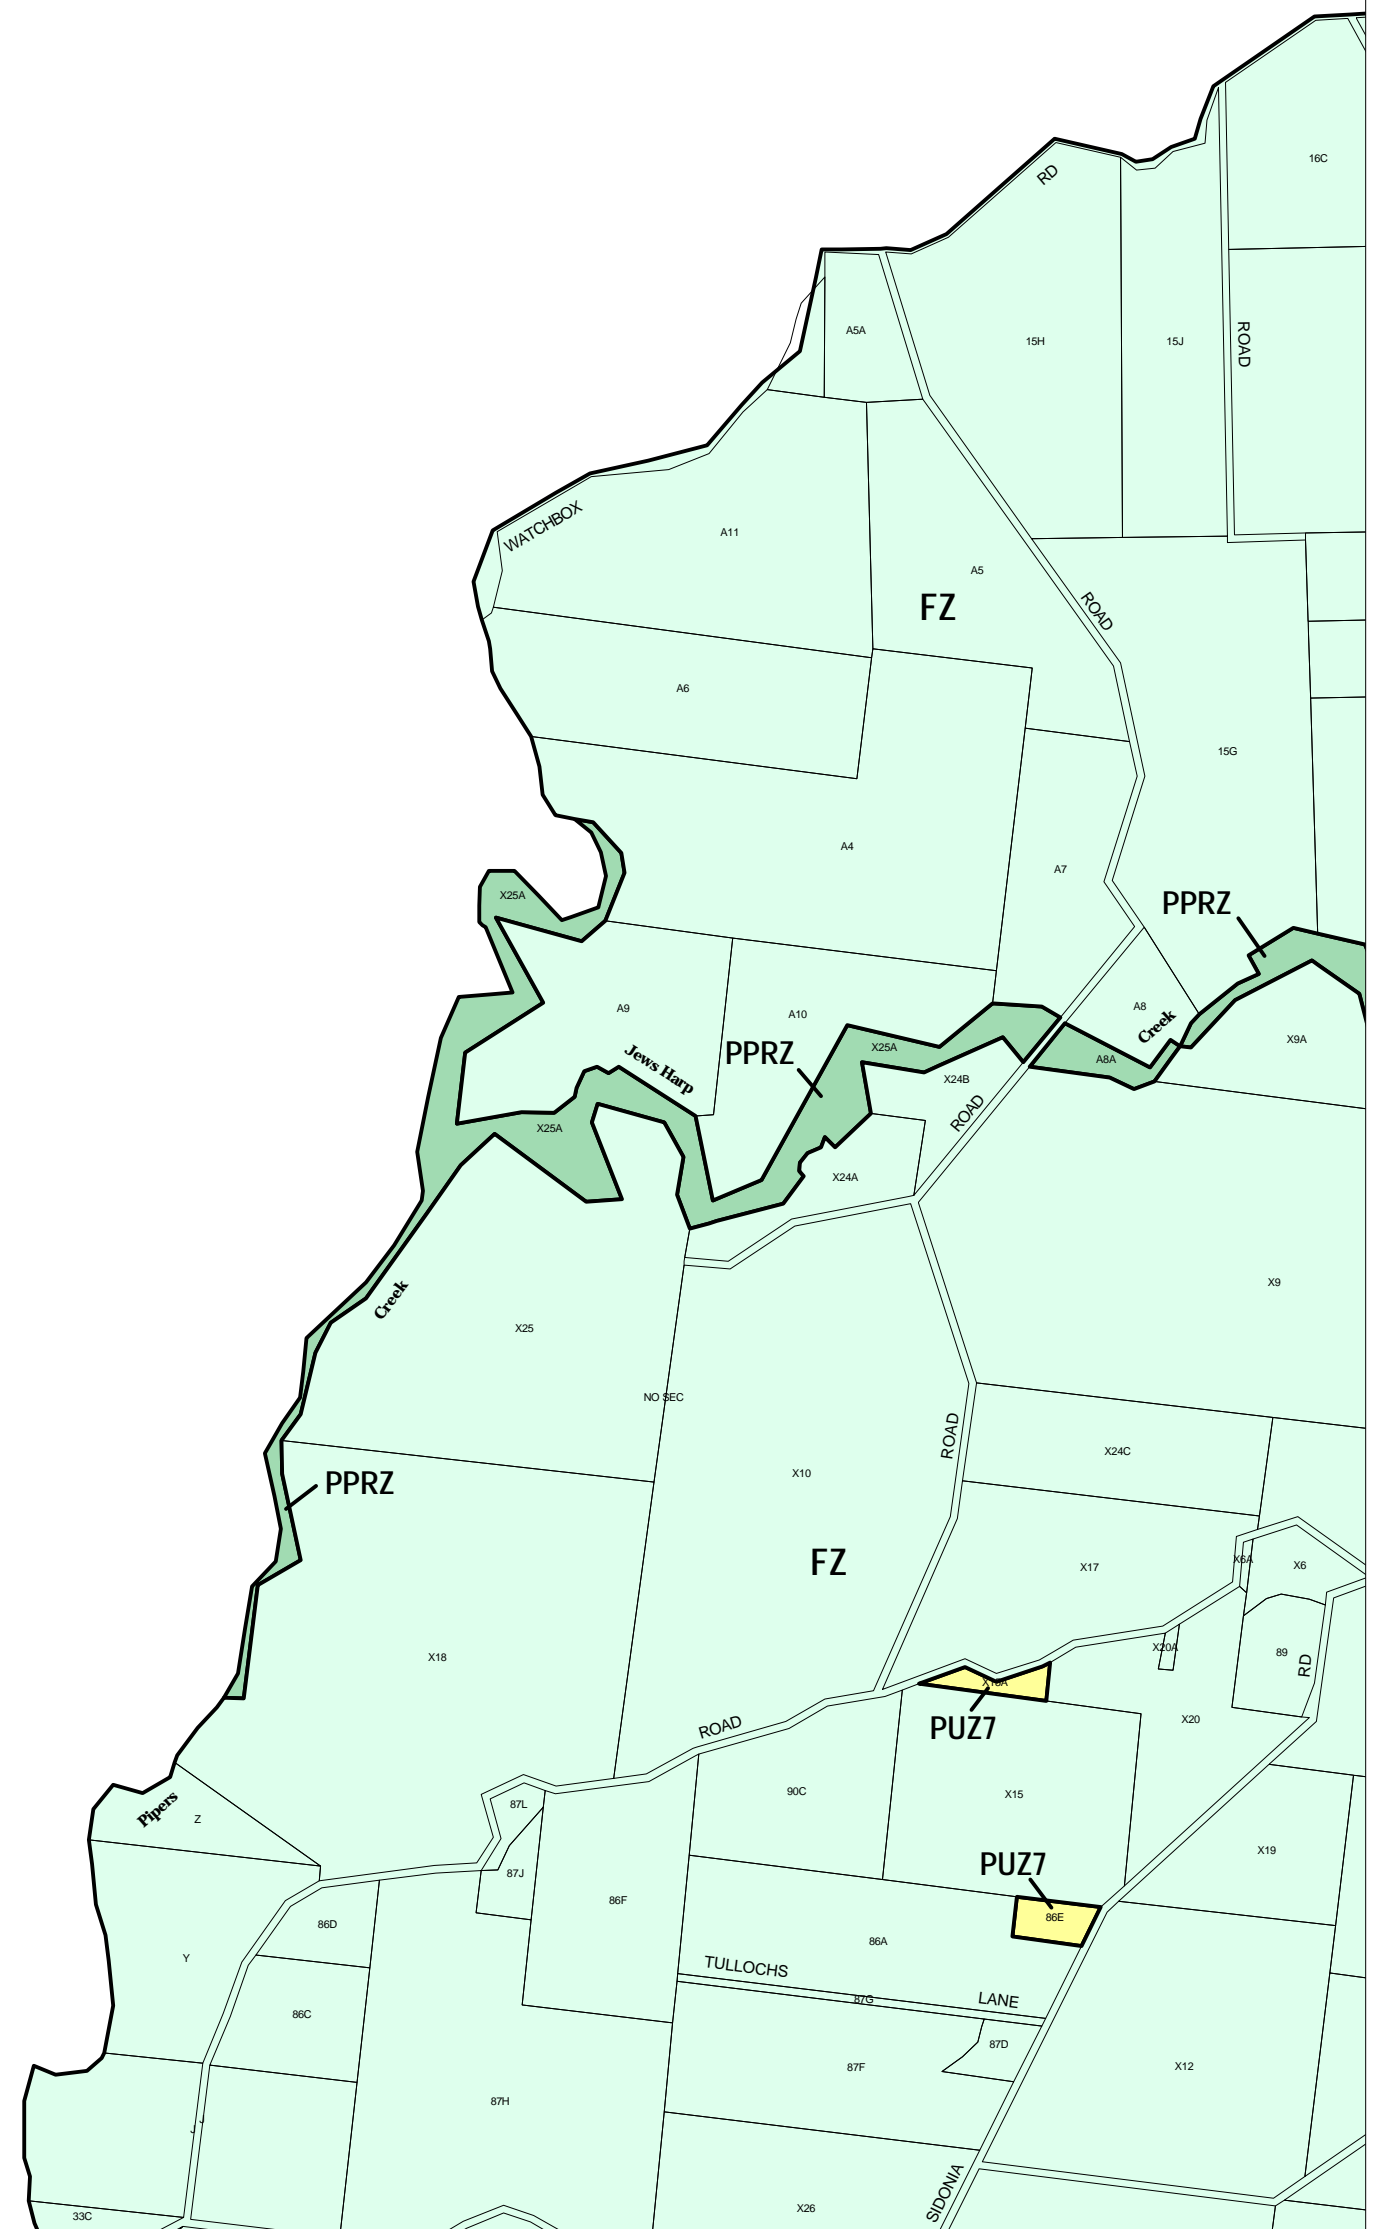

MACEDON RANGES PLANNING SCHEME - LOCAL PROVISION

1. **Public Land**
2. PPRZ Public Park And Recreation Zone
   - PUZ7 Public Use Zone Other Public Use
3. **Rural**
4. FZ Farming Zone

AUSTRALIAN MAP GRID ZONE 55

THIS MAP INCORPORATES APPROVED ZONES AS AT: 16/02/06 AMENDMENT C48

Printed: 4/5/2006