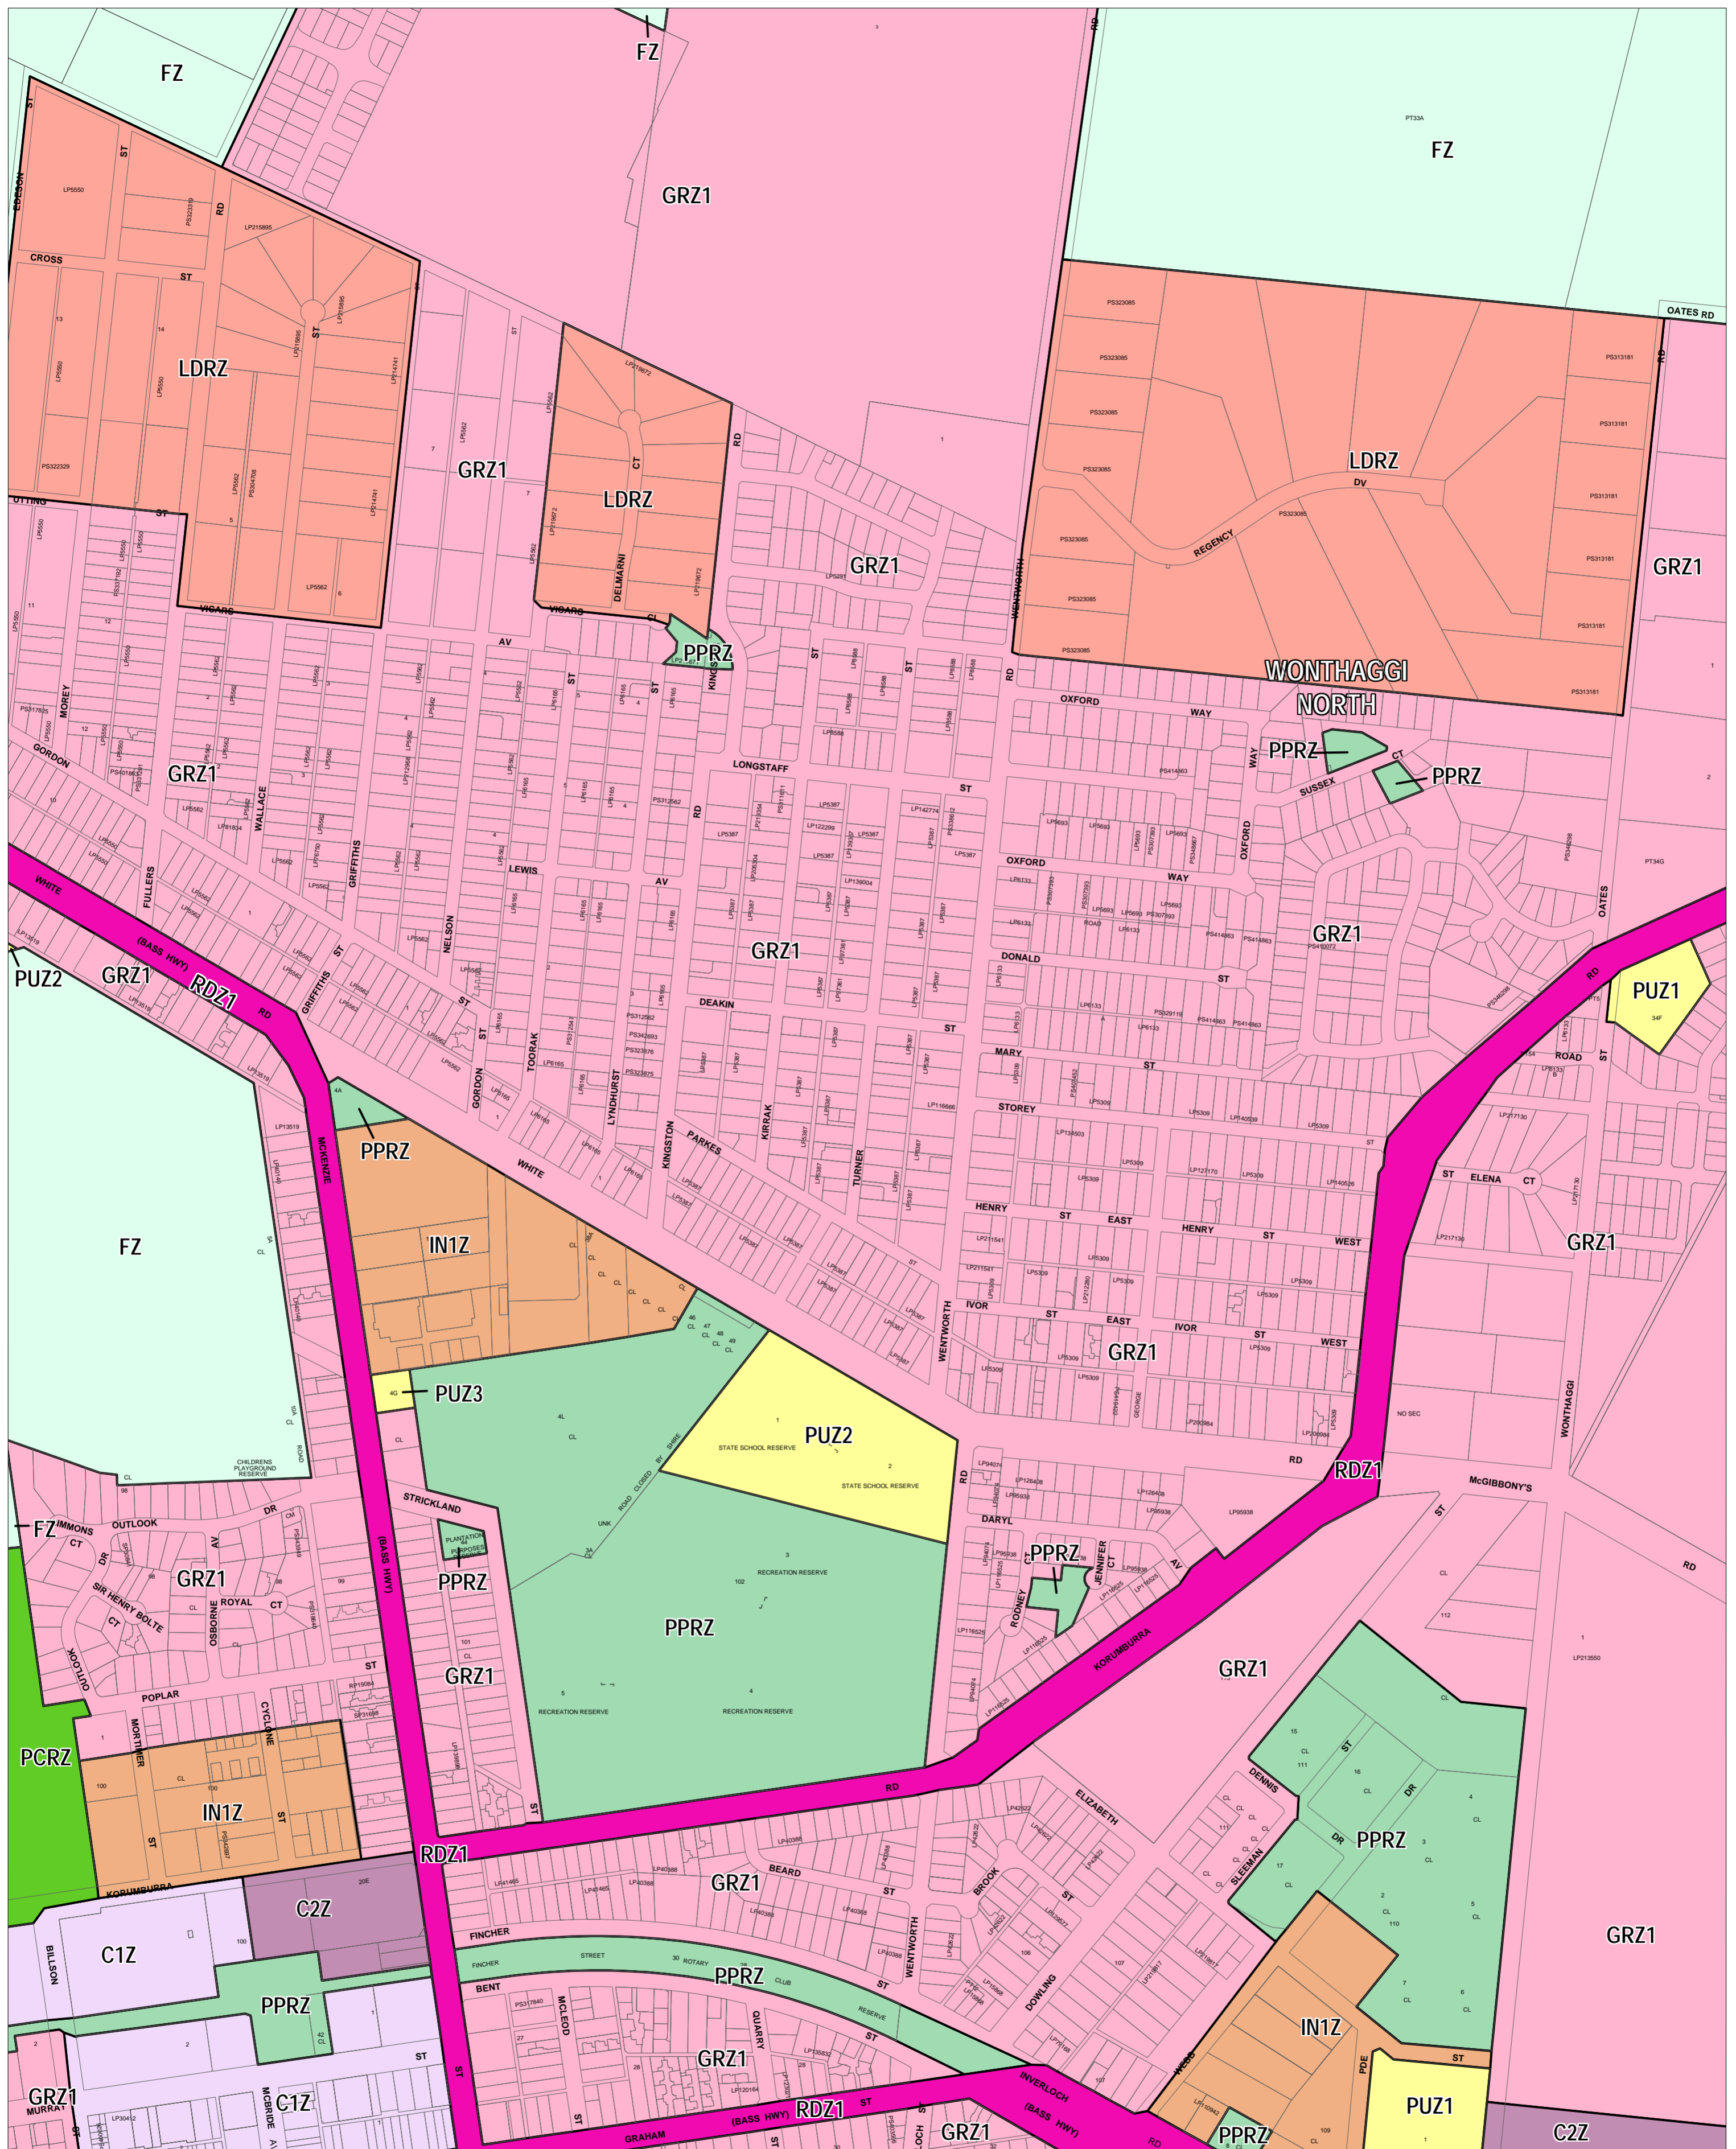

BASS COAST PLANNING SCHEME - LOCAL PROVISION

Commercial	Public Use Zone - Service And Utility
C1Z Commercial 1 Zone	PUZ1
C2Z Commercial 2 Zone	
Industrial	Road Zone - Category 1
IN1Z Industrial 1 Zone	RDZ1
Public Land	Residential
PCRZ Public Conservation And Resource Zone	GRZ1 General Residential Zone - Schedule 1
PPRZ Public Park And Recreation Zone	LDRZ Low Density Residential Zone
PUZ2 Public Use Zone - Education	FZ Farming Zone
PUZ3 Public Use Zone - Health And Community	

AUSTRALIAN MAP GRID ZONE 55

Printed: 10/6/2014

AMENDMENT C141