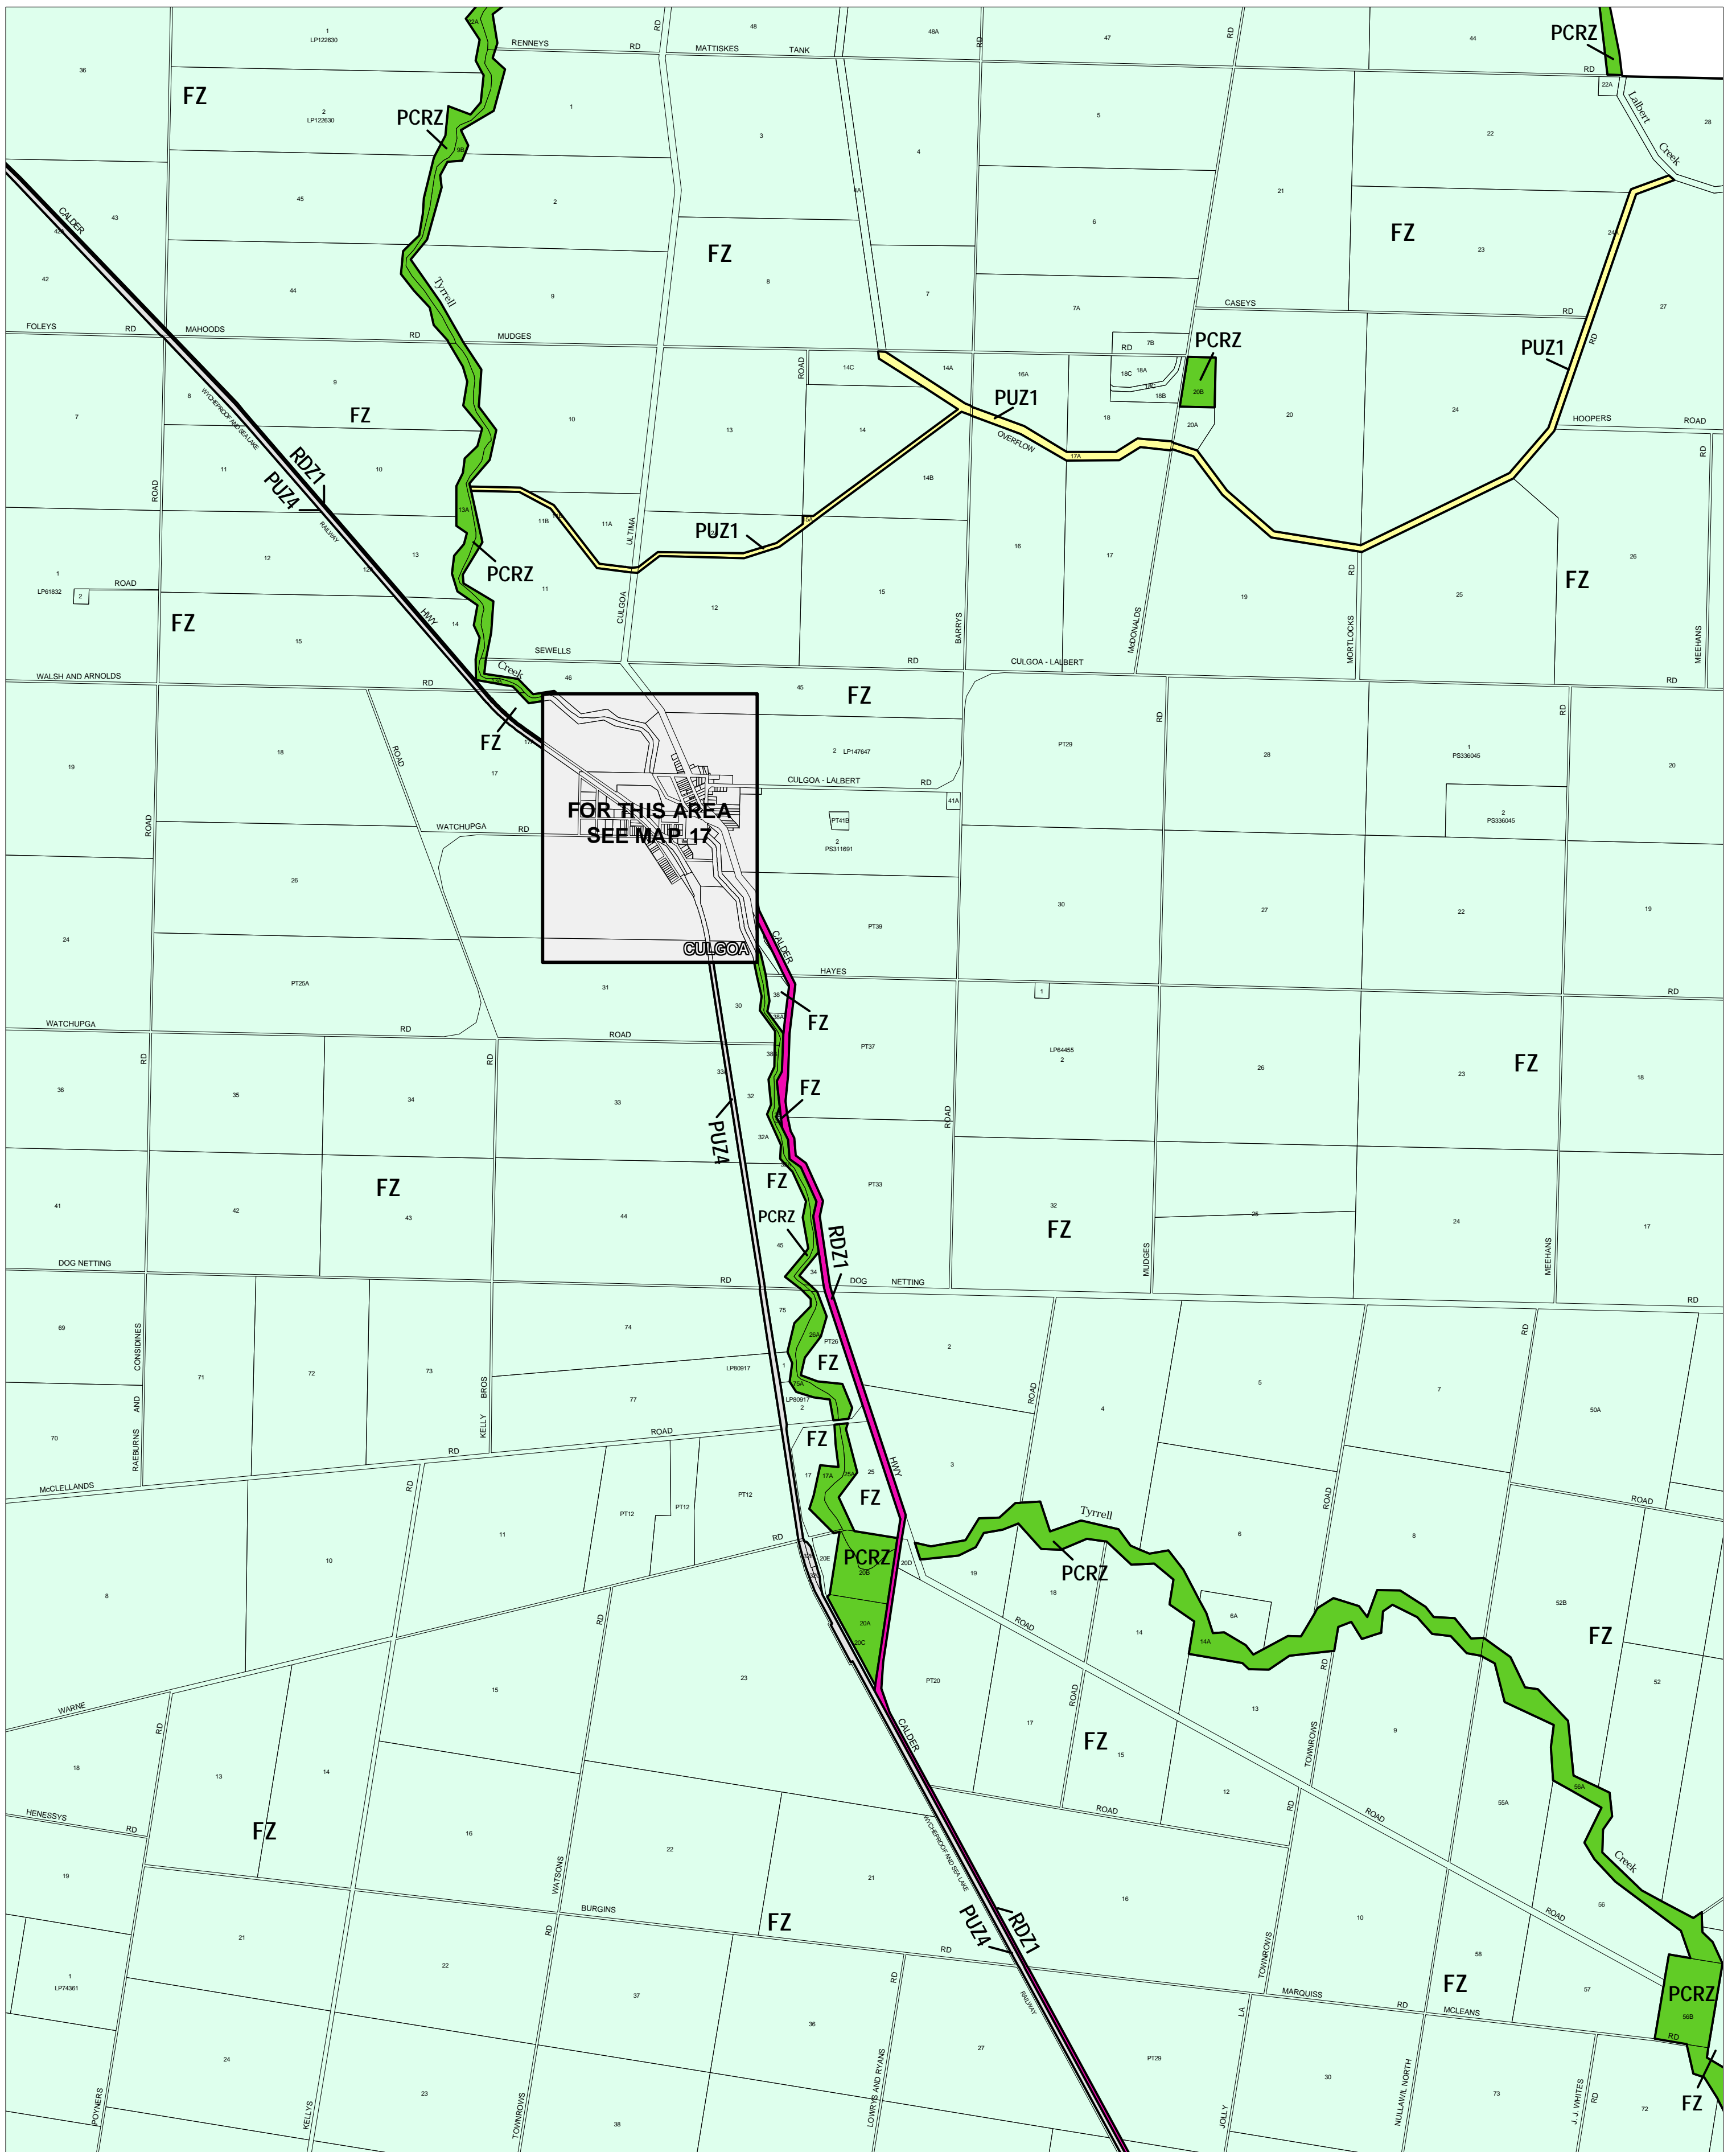

BULOKE PLANNING SCHEME - LOCAL PROVISION

Public Land	
	Public Conservation And Resource Zone
	Public Use Zone Service And Utility
	Public Use Zone Transport
	Road Zone Category 1
Rural	
	Farming Zone

THIS MAP INCORPORATES APPROVED ZONES AS AT: 09/12/05 AMENDMENT C11

INDEX TO ADJOINING METRIC SERIES MAP

1	2	3
4	5	7
8	9	12
13	14	15
16	18	20
19	20	22
23	28	30
31	32	34
35	36	38
39	43	44
45	46	47

Printed: 8/5/2006