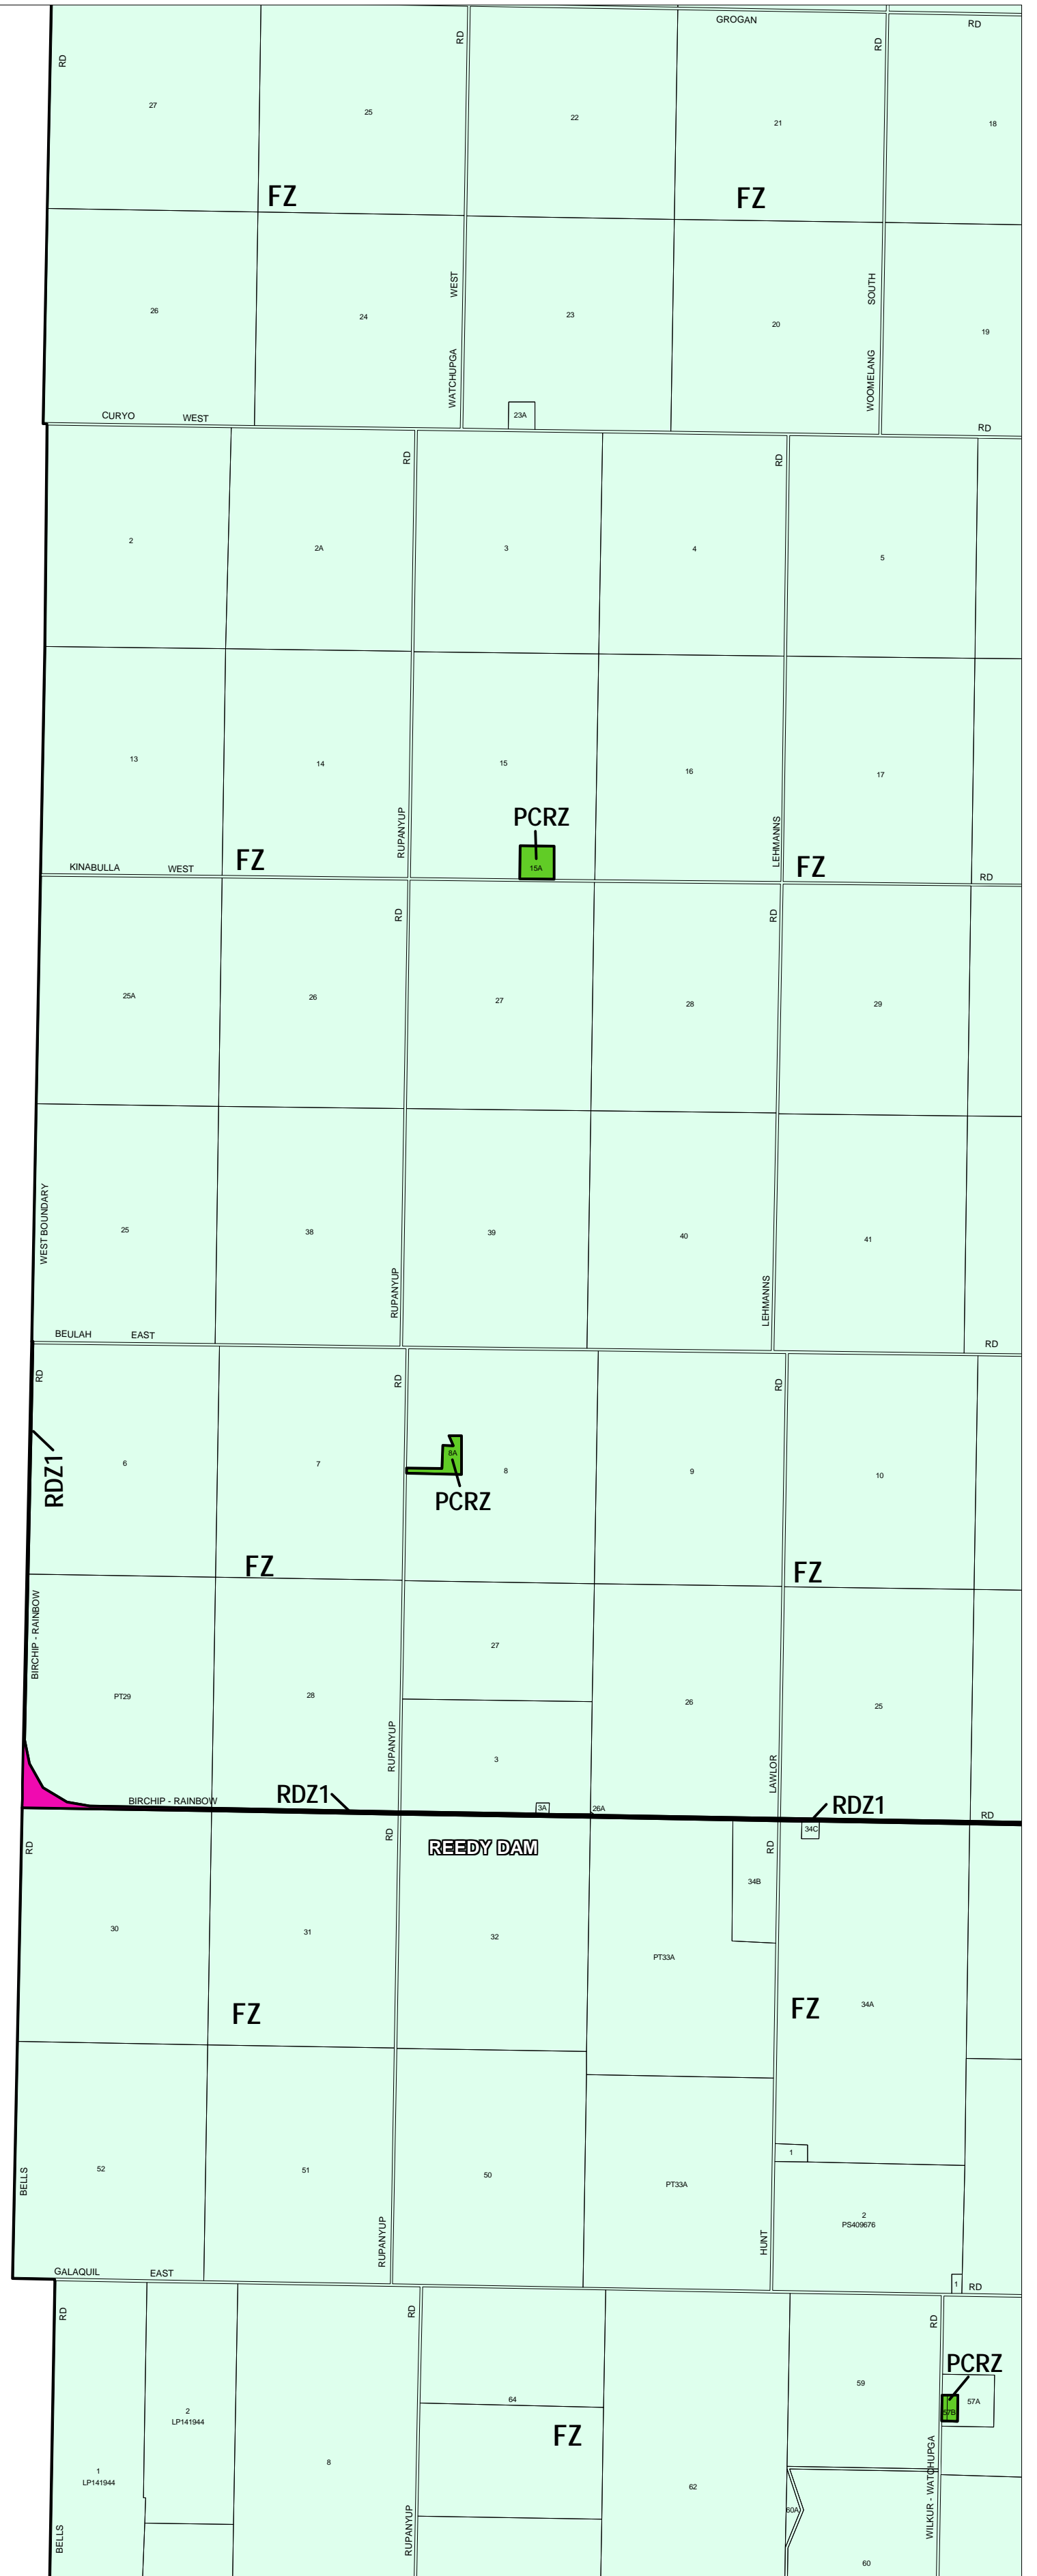

BULOKE PLANNING SCHEME - LOCAL PROVISION

THIS MAP INCORPORATES APPROVED ZONES AS AT: 09/12/05 AMENDMENT C11

Printed: 8/5/2006

INDEX TO ADJOINING METRIC SERIES MAP