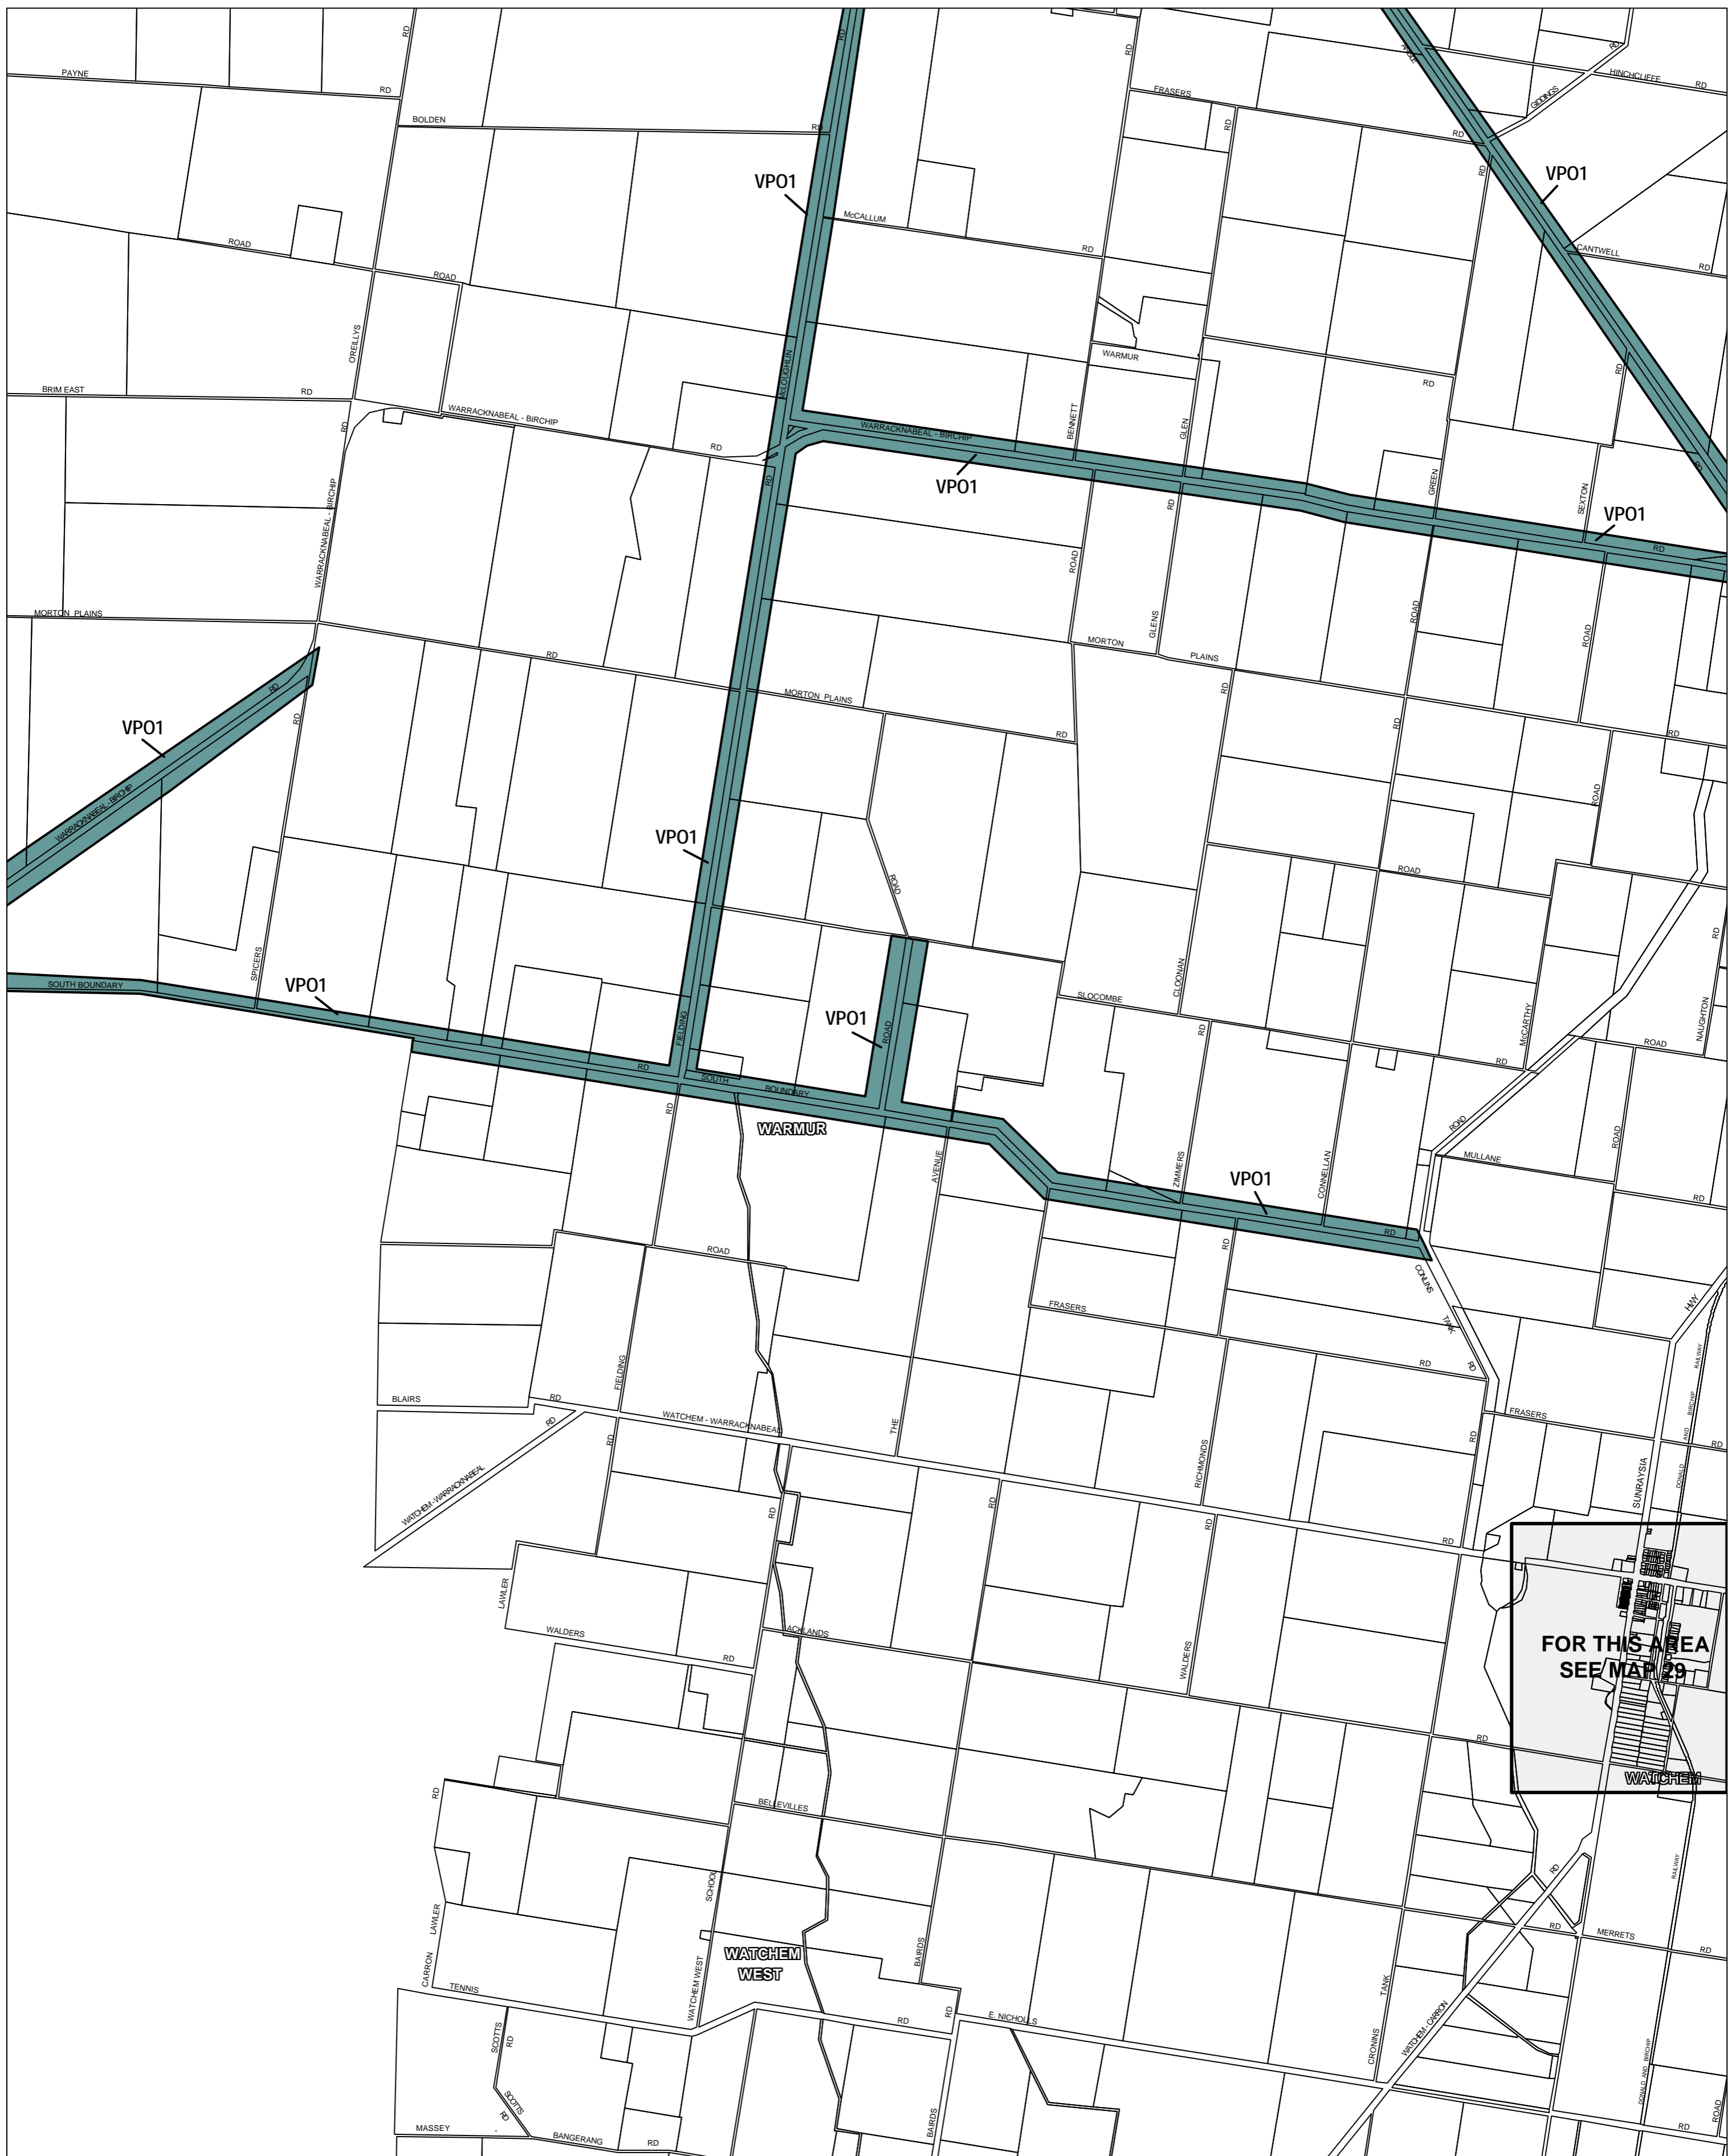

BULOKE PLANNING SCHEME - LOCAL PROVISION

Overlays

- VPO1 Vegetation Protection Overlay - Schedule 1

AUSTRALIAN MAP GRID ZONE 54

Printed: 20/6/2007

INDEX TO ADJOINING METRIC SERIES MAP