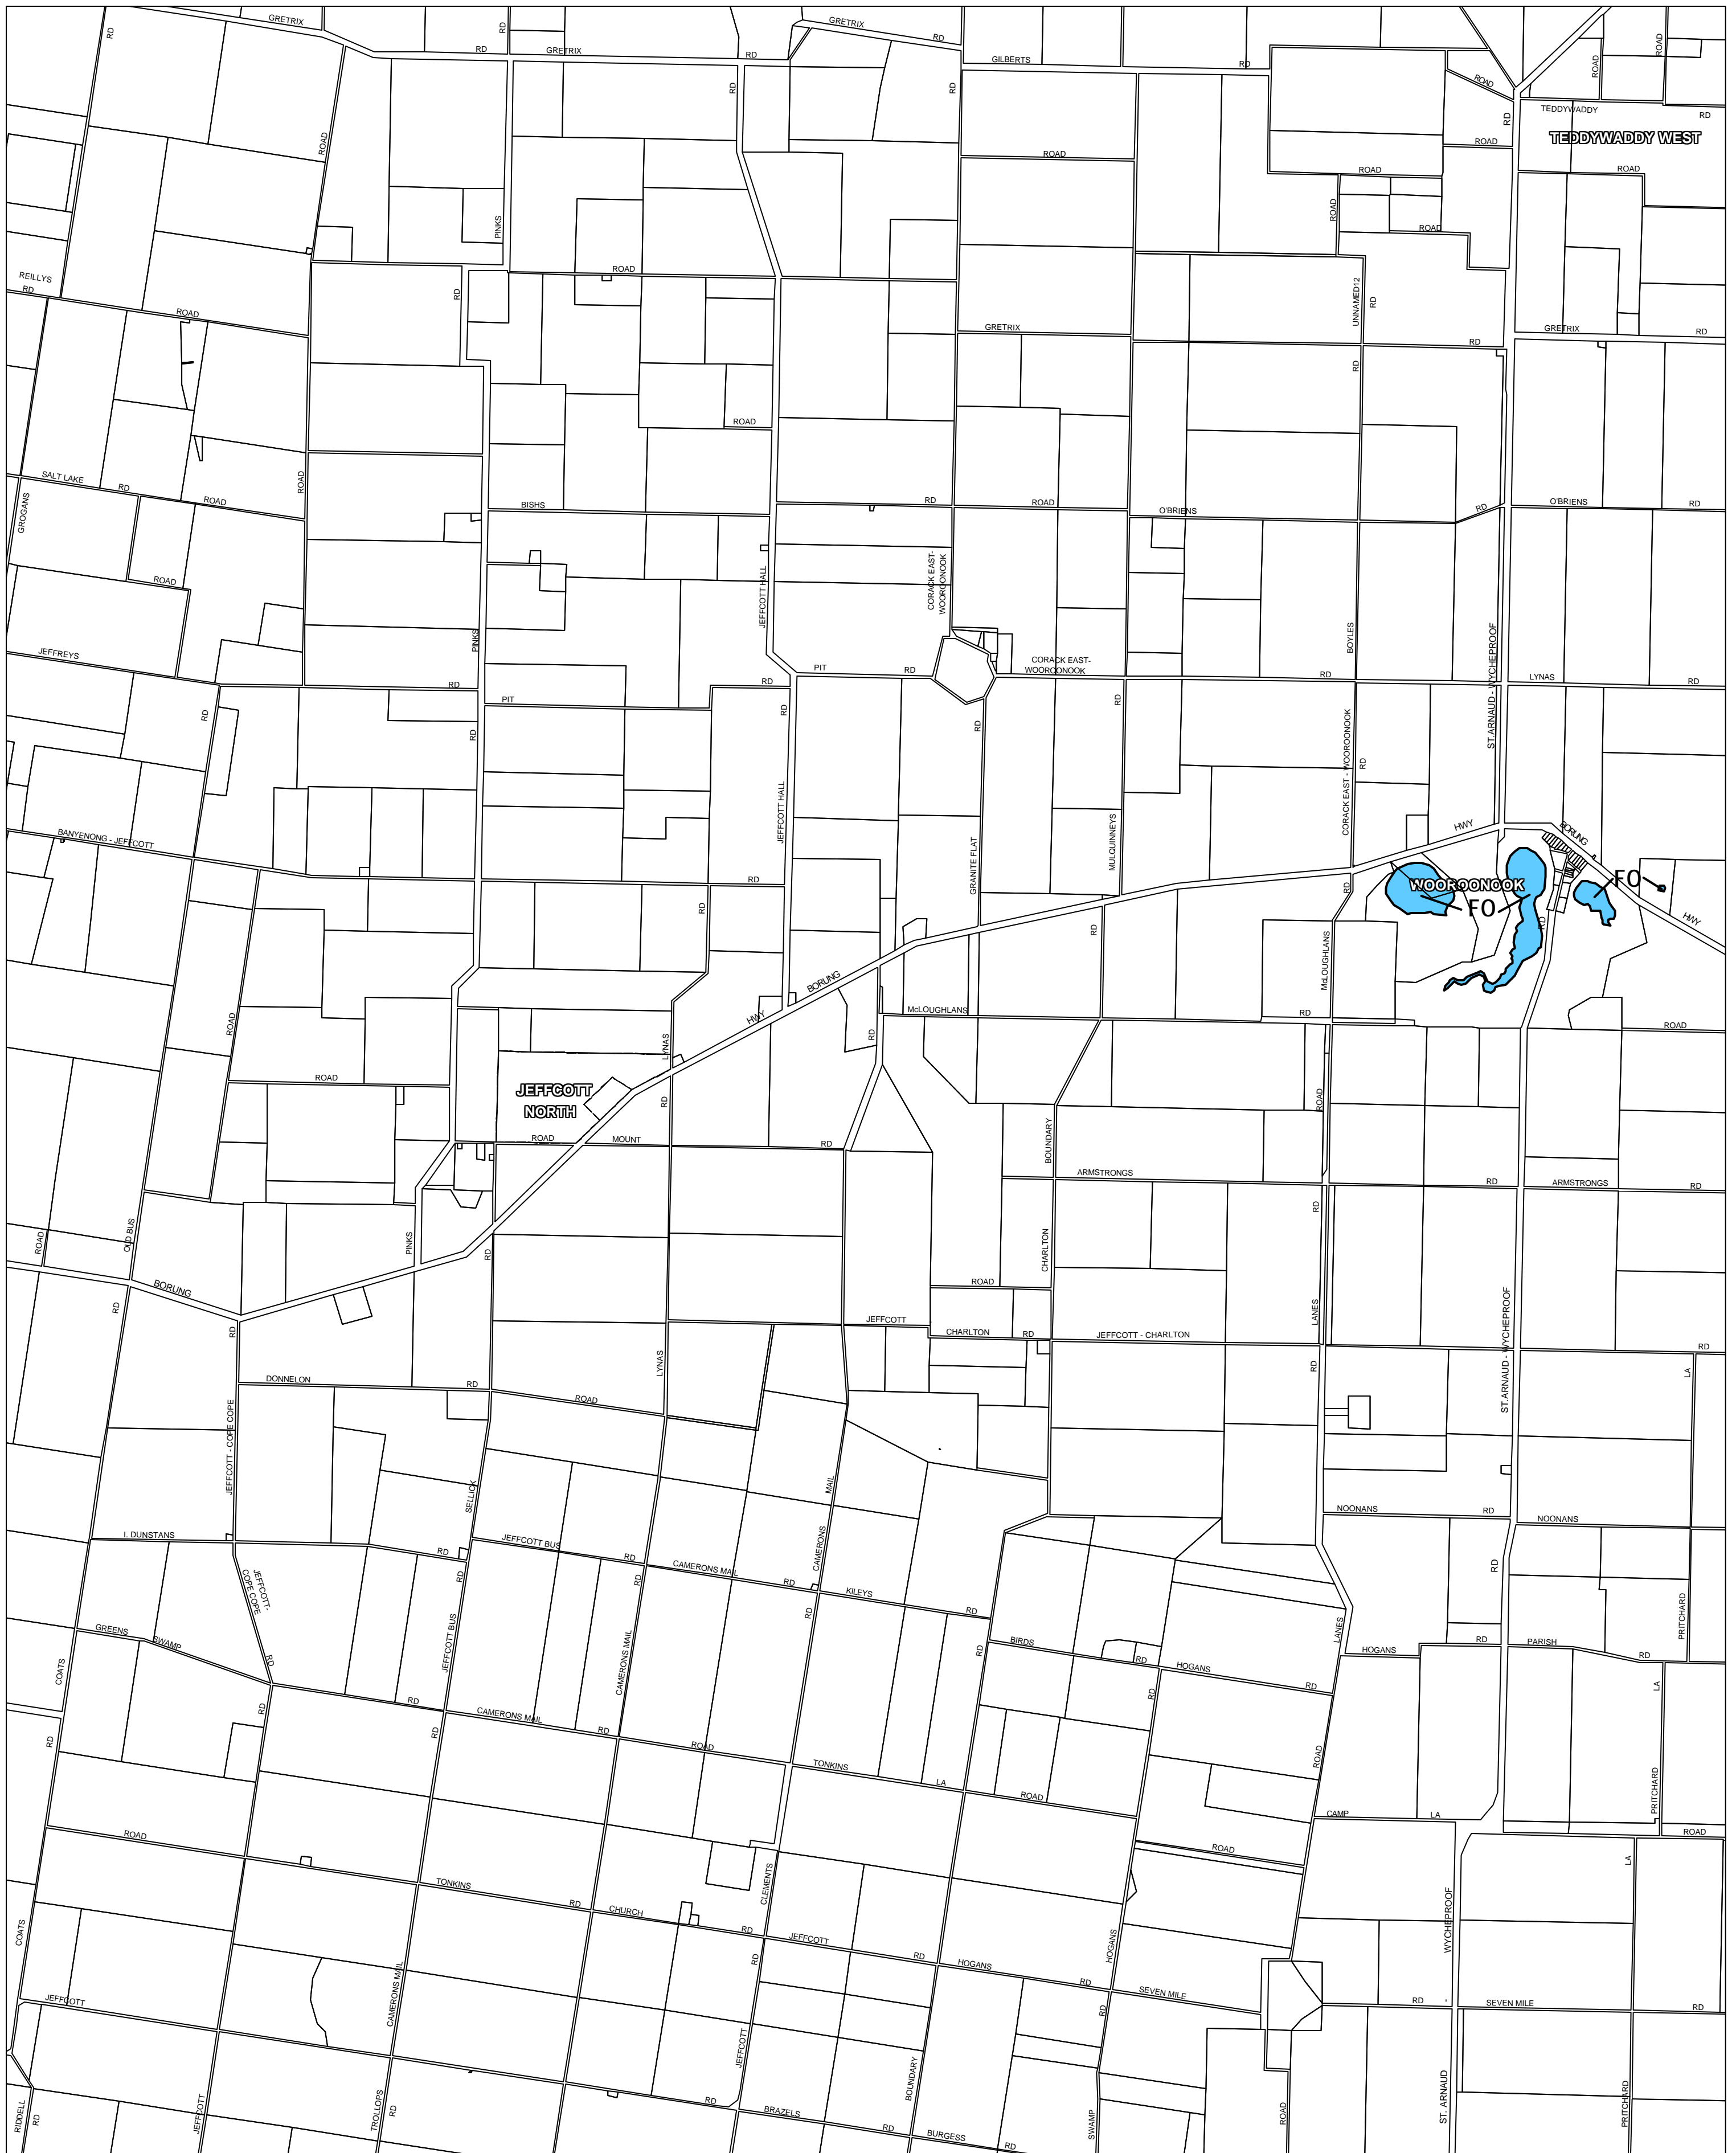

BULOKE PLANNING SCHEME - LOCAL PROVISION

Overlays

FO Floodway Overlay

AUSTRALIAN MAP GRID ZONE 54

INDEX TO ADJOINING METRIC SERIES MAP

Printed: 22/5/2006

AMENDMENT C6

LAND SUBJECT TO INUNDATION & FLOODWAY OVERLAY

MAP No 38LSIO-FO