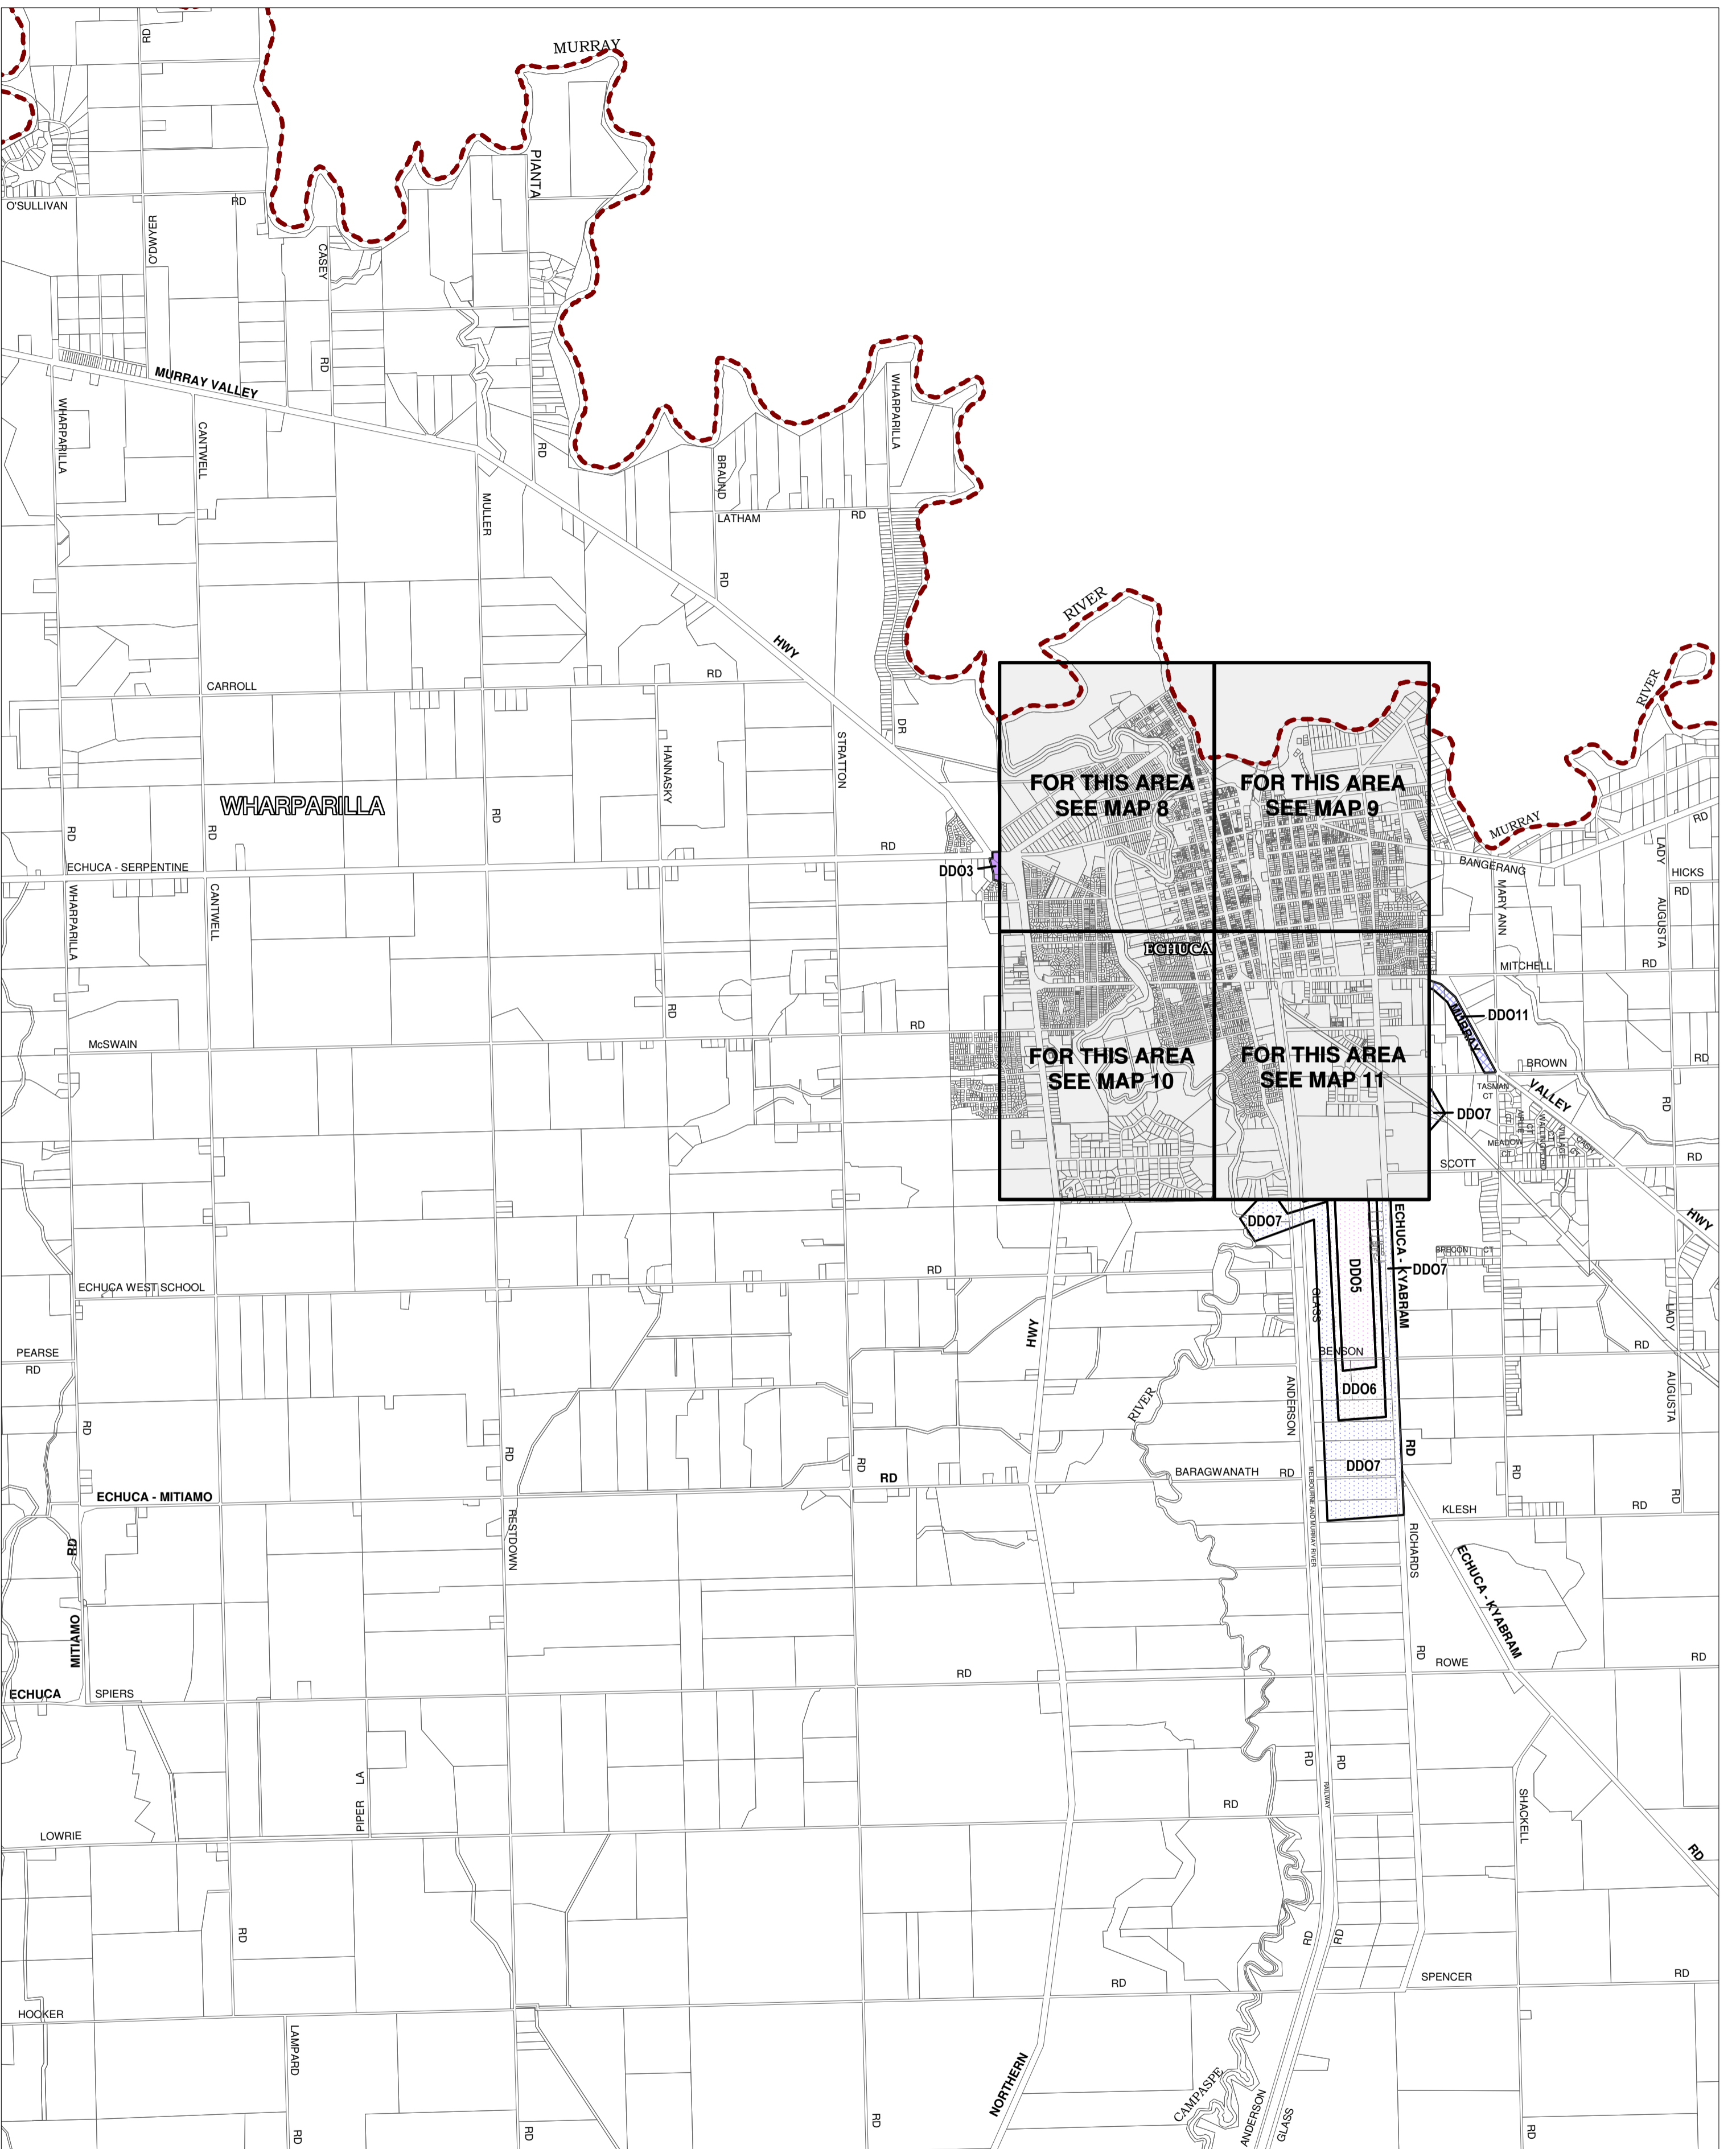

CAMPASPE PLANNING SCHEME - LOCAL PROVISION

Overlays

- Design And Development Overlay - Schedule 11
- Design And Development Overlay - Schedule 3
- Design And Development Overlay - Schedule 5
- Design And Development Overlay - Schedule 6
- Design And Development Overlay - Schedule 7

Printed: 31/3/2014

AMENDMENT C86