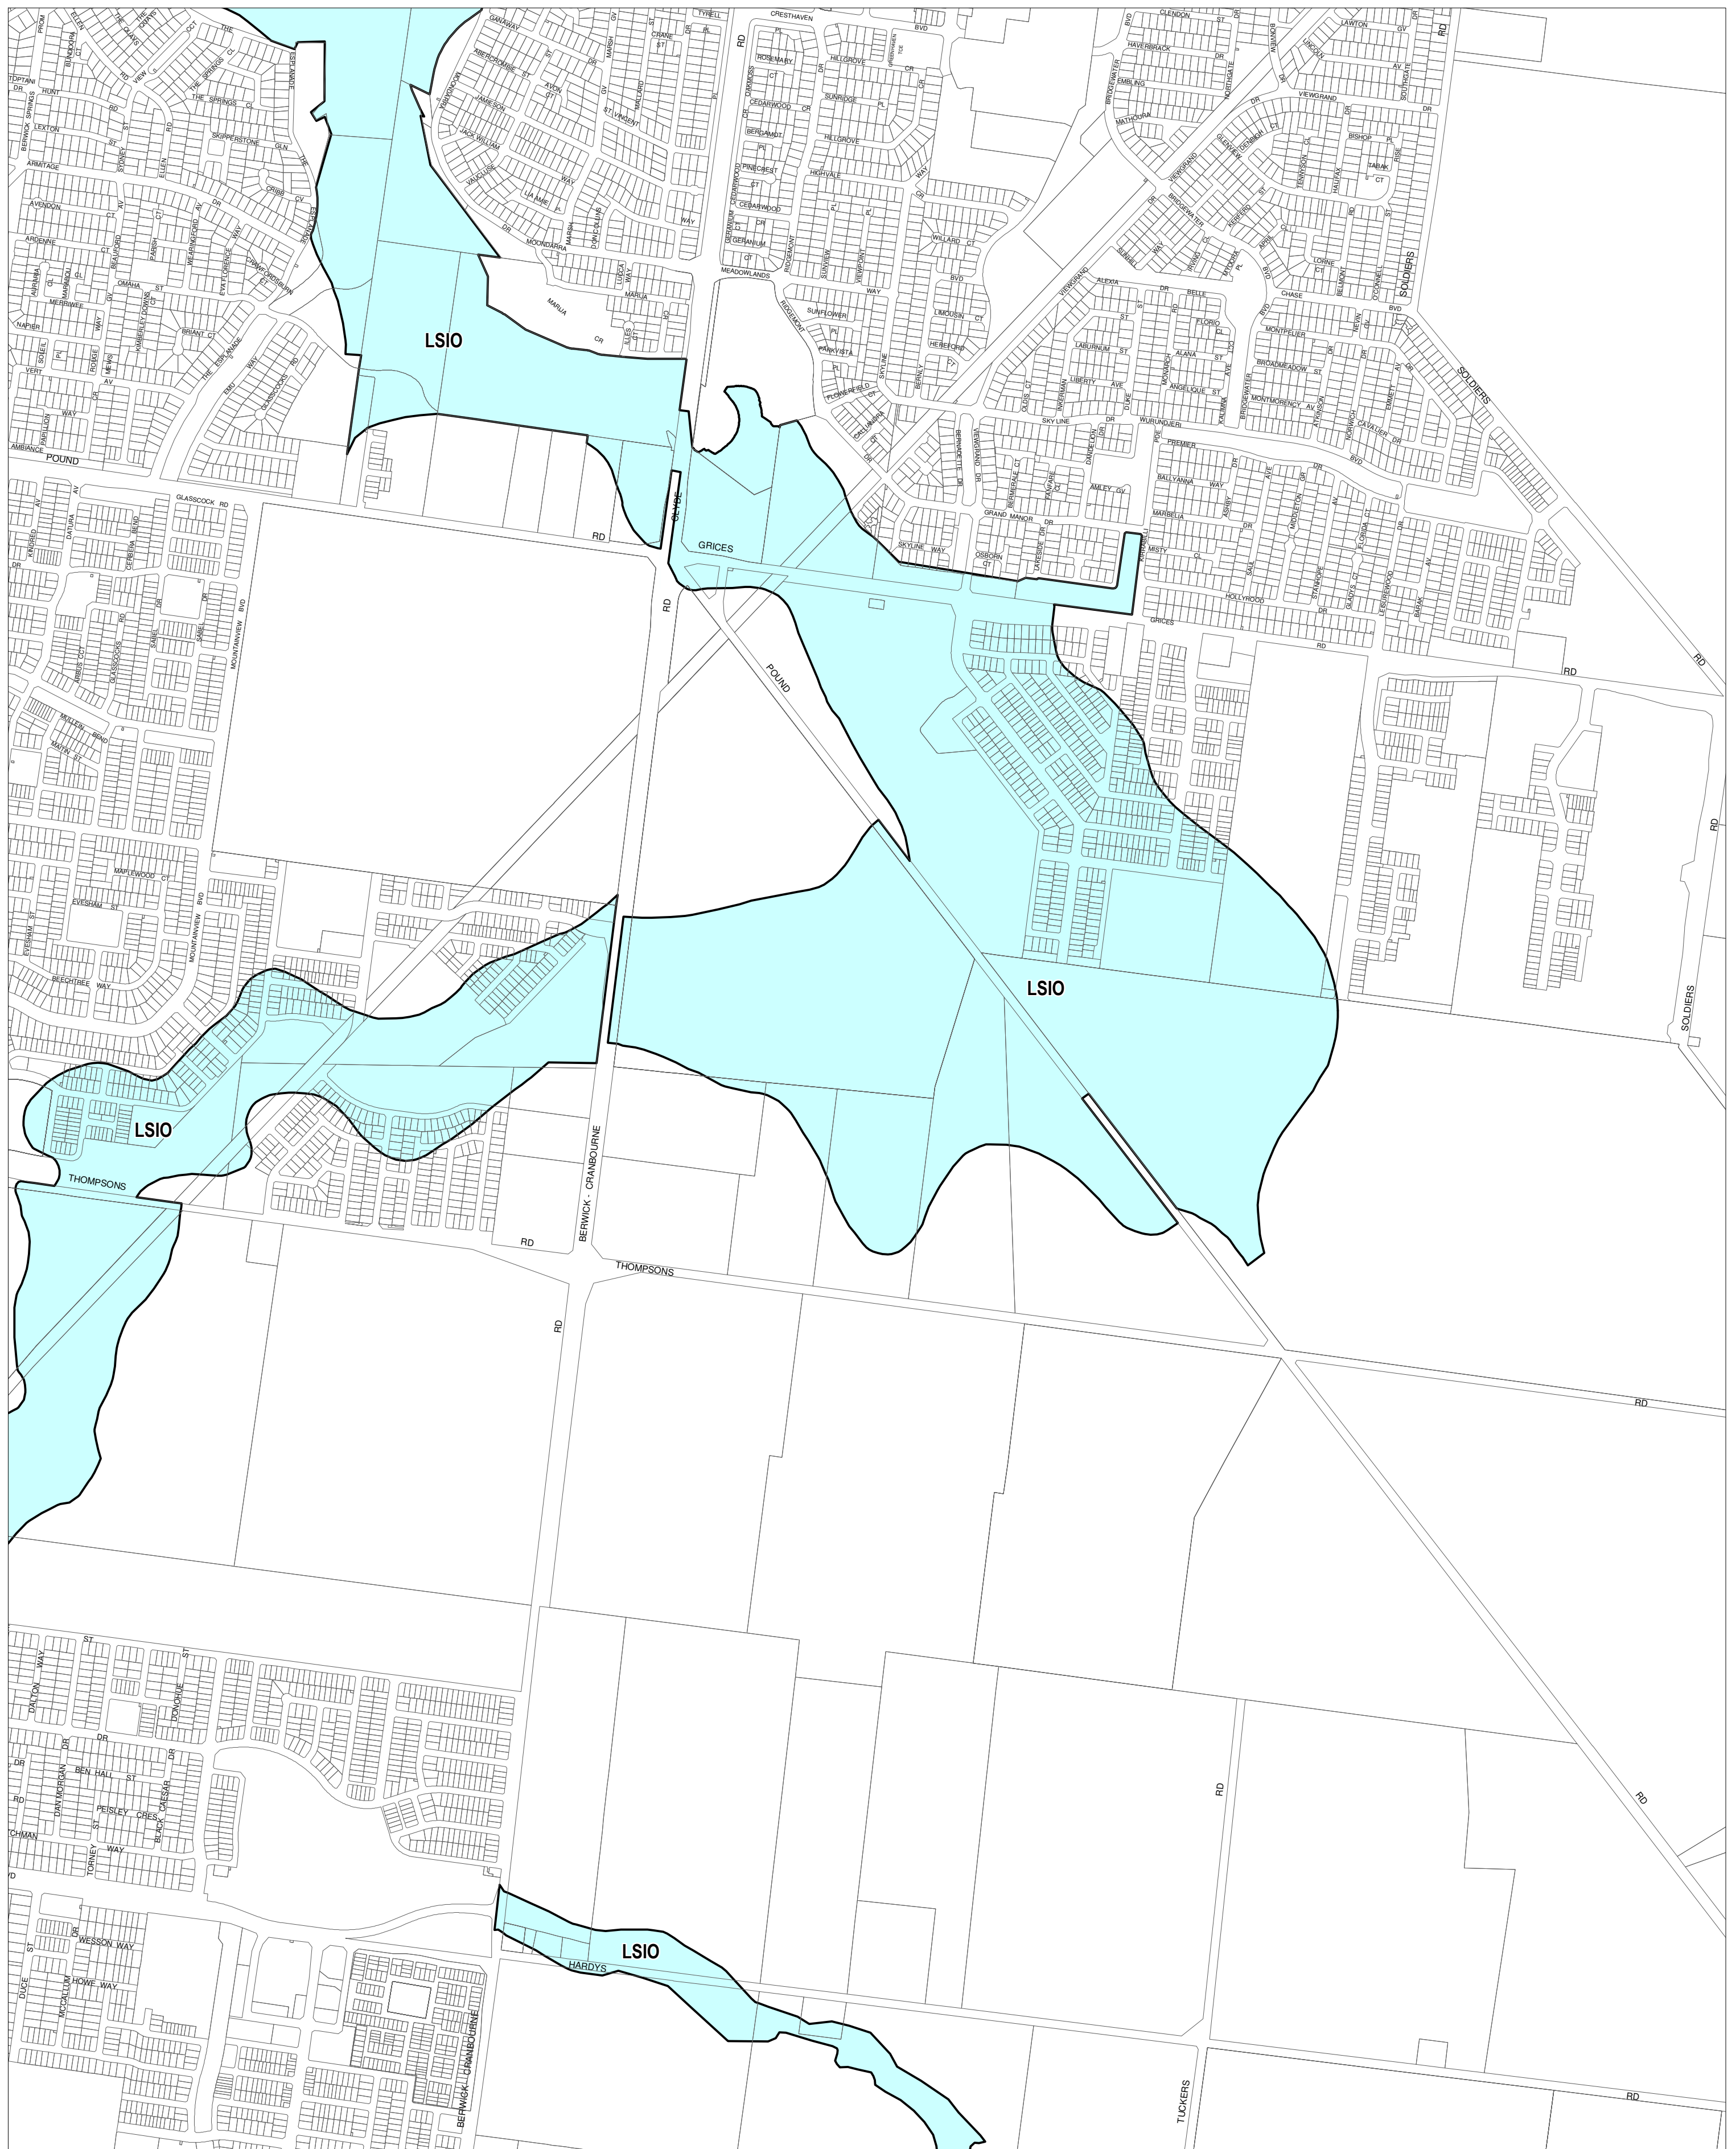

CASEY PLANNING SCHEME - LOCAL PROVISION

Overlays
LSIO Land Subject to Inundation Overlay

INDEX TO ADJOINING METRIC SERIES MAP

1	2	
4	5	6
7	8	9
10	11	12
14	15	16
17	18	19
20	21	22

Printed: 12/6/2015

AMENDMENT C143