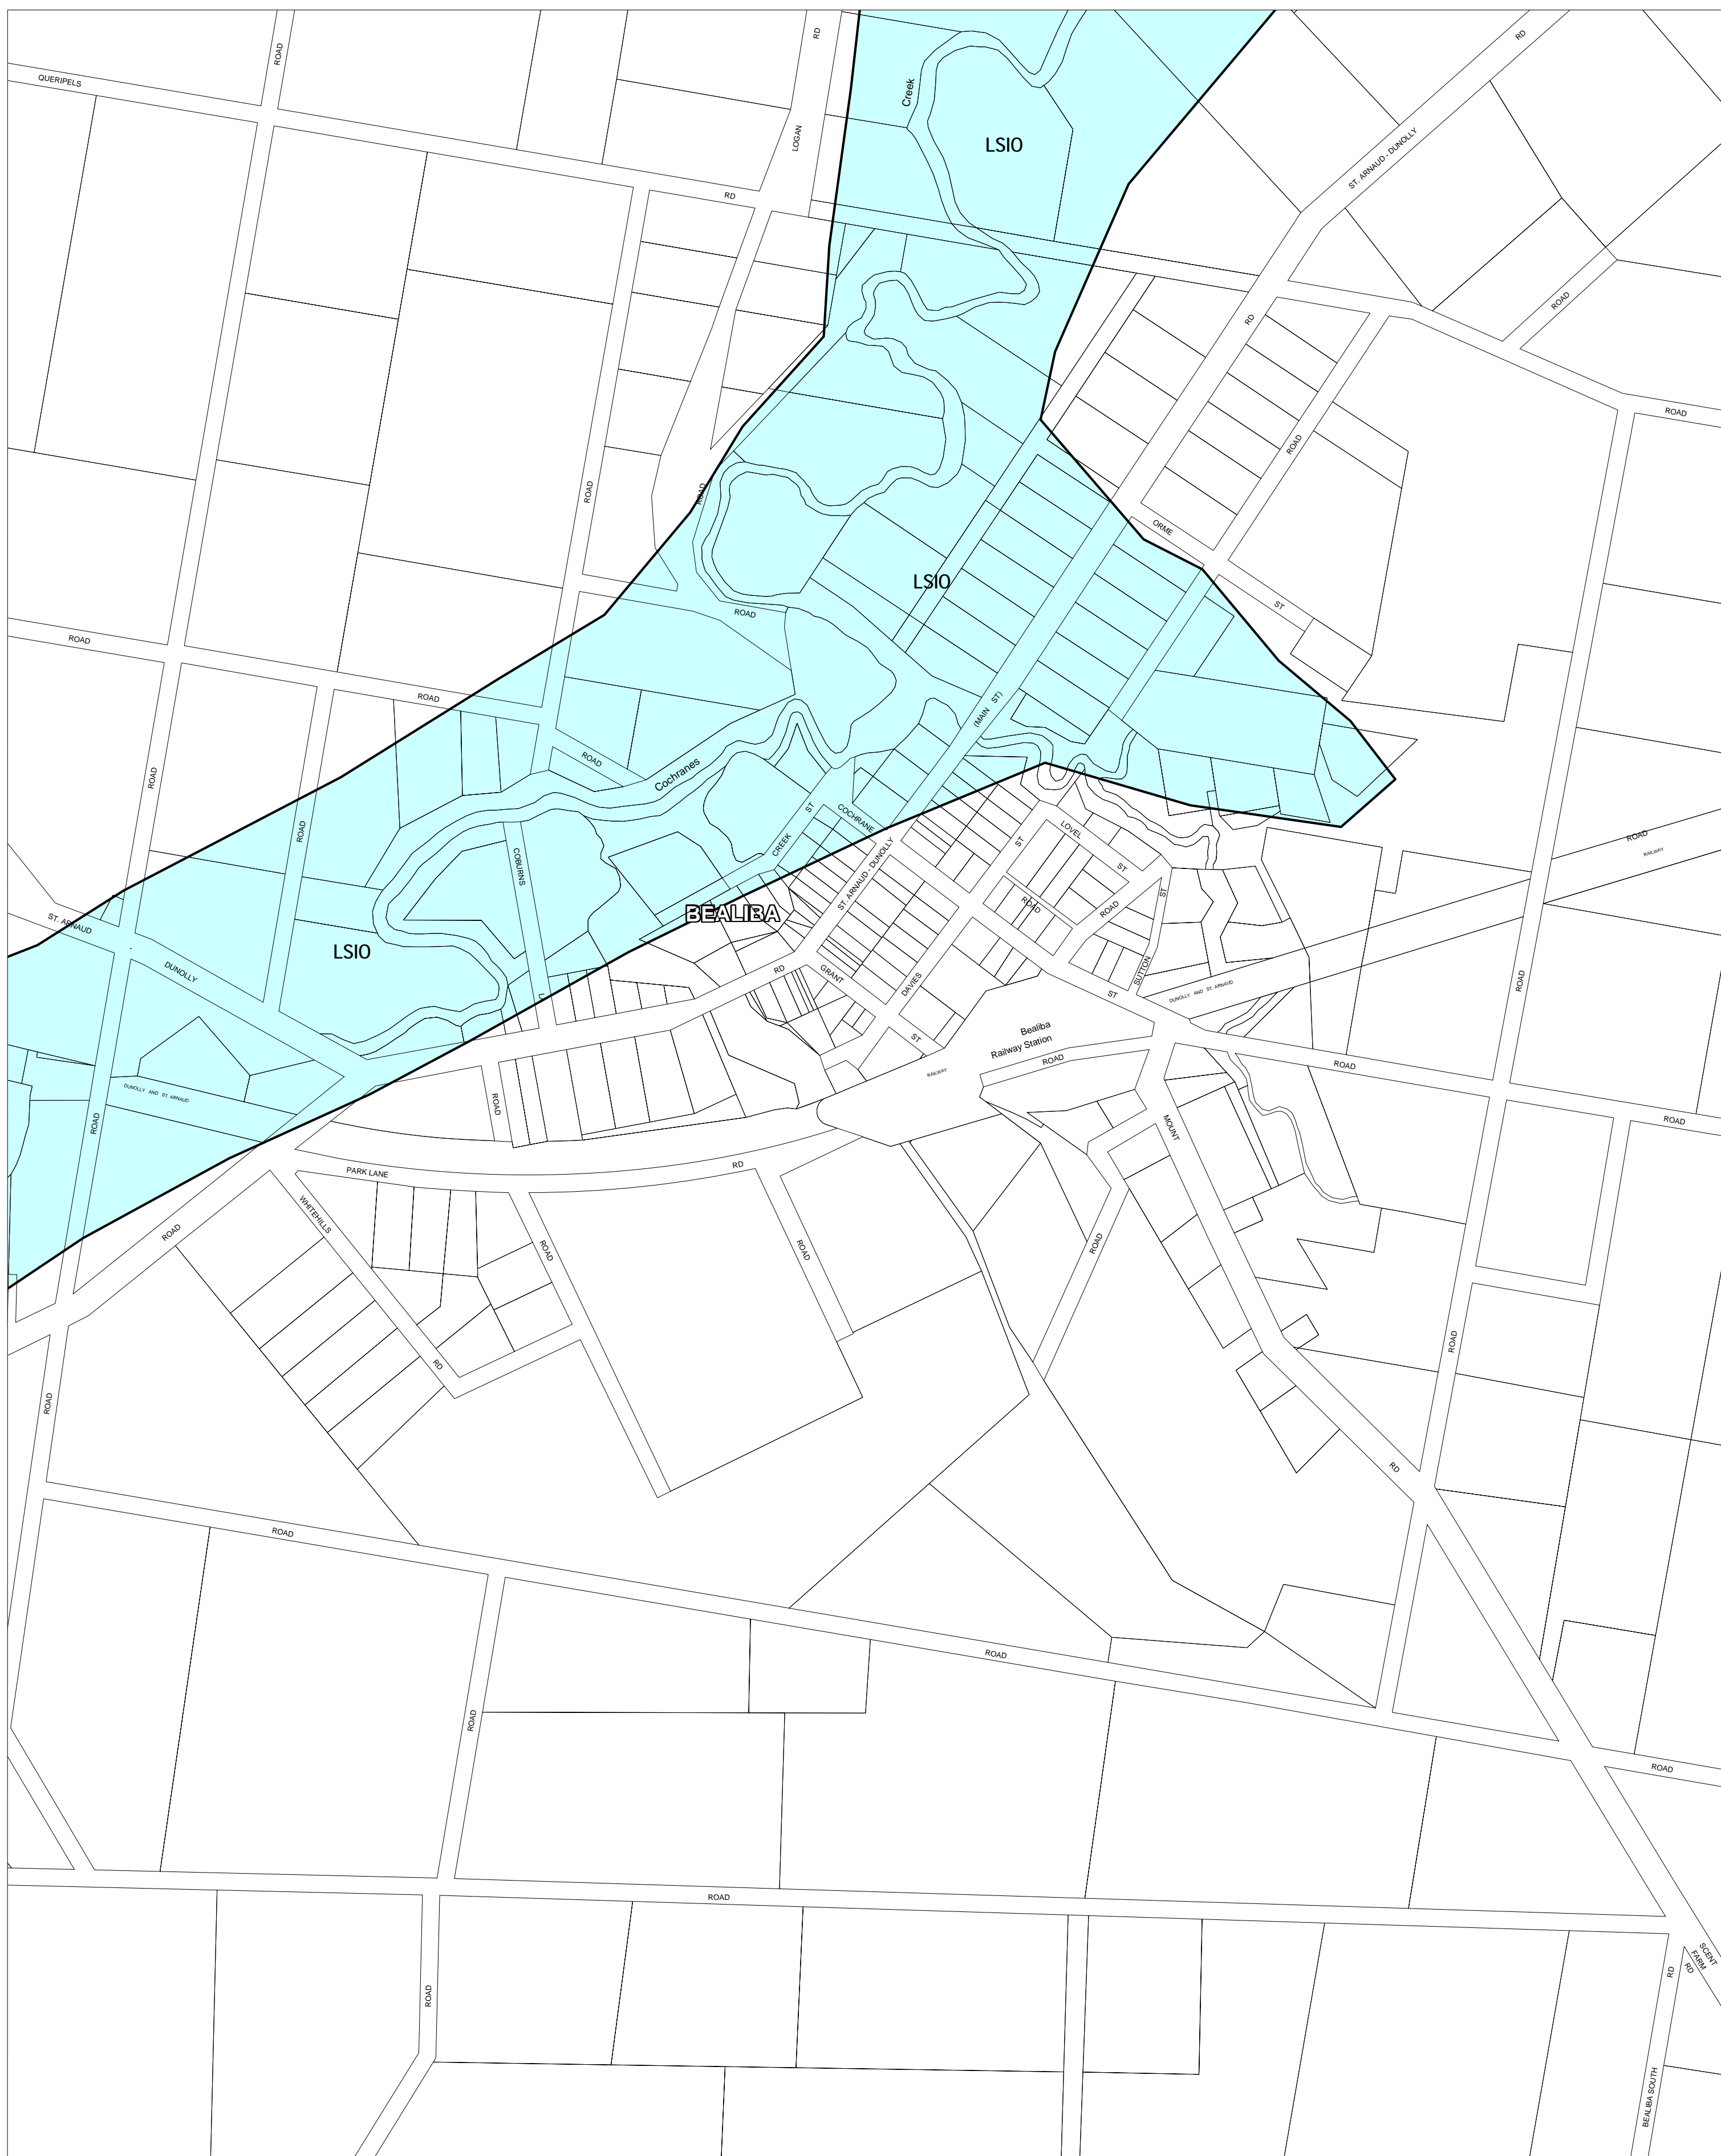

CENTRAL GOLDFIELDS PLANNING SCHEME - LOCAL PROVISION

Overlays

LSIO Land Subject to Inundation Overlay

AUSTRALIAN MAP GRID ZONE 54

Printed: 13/9/2007