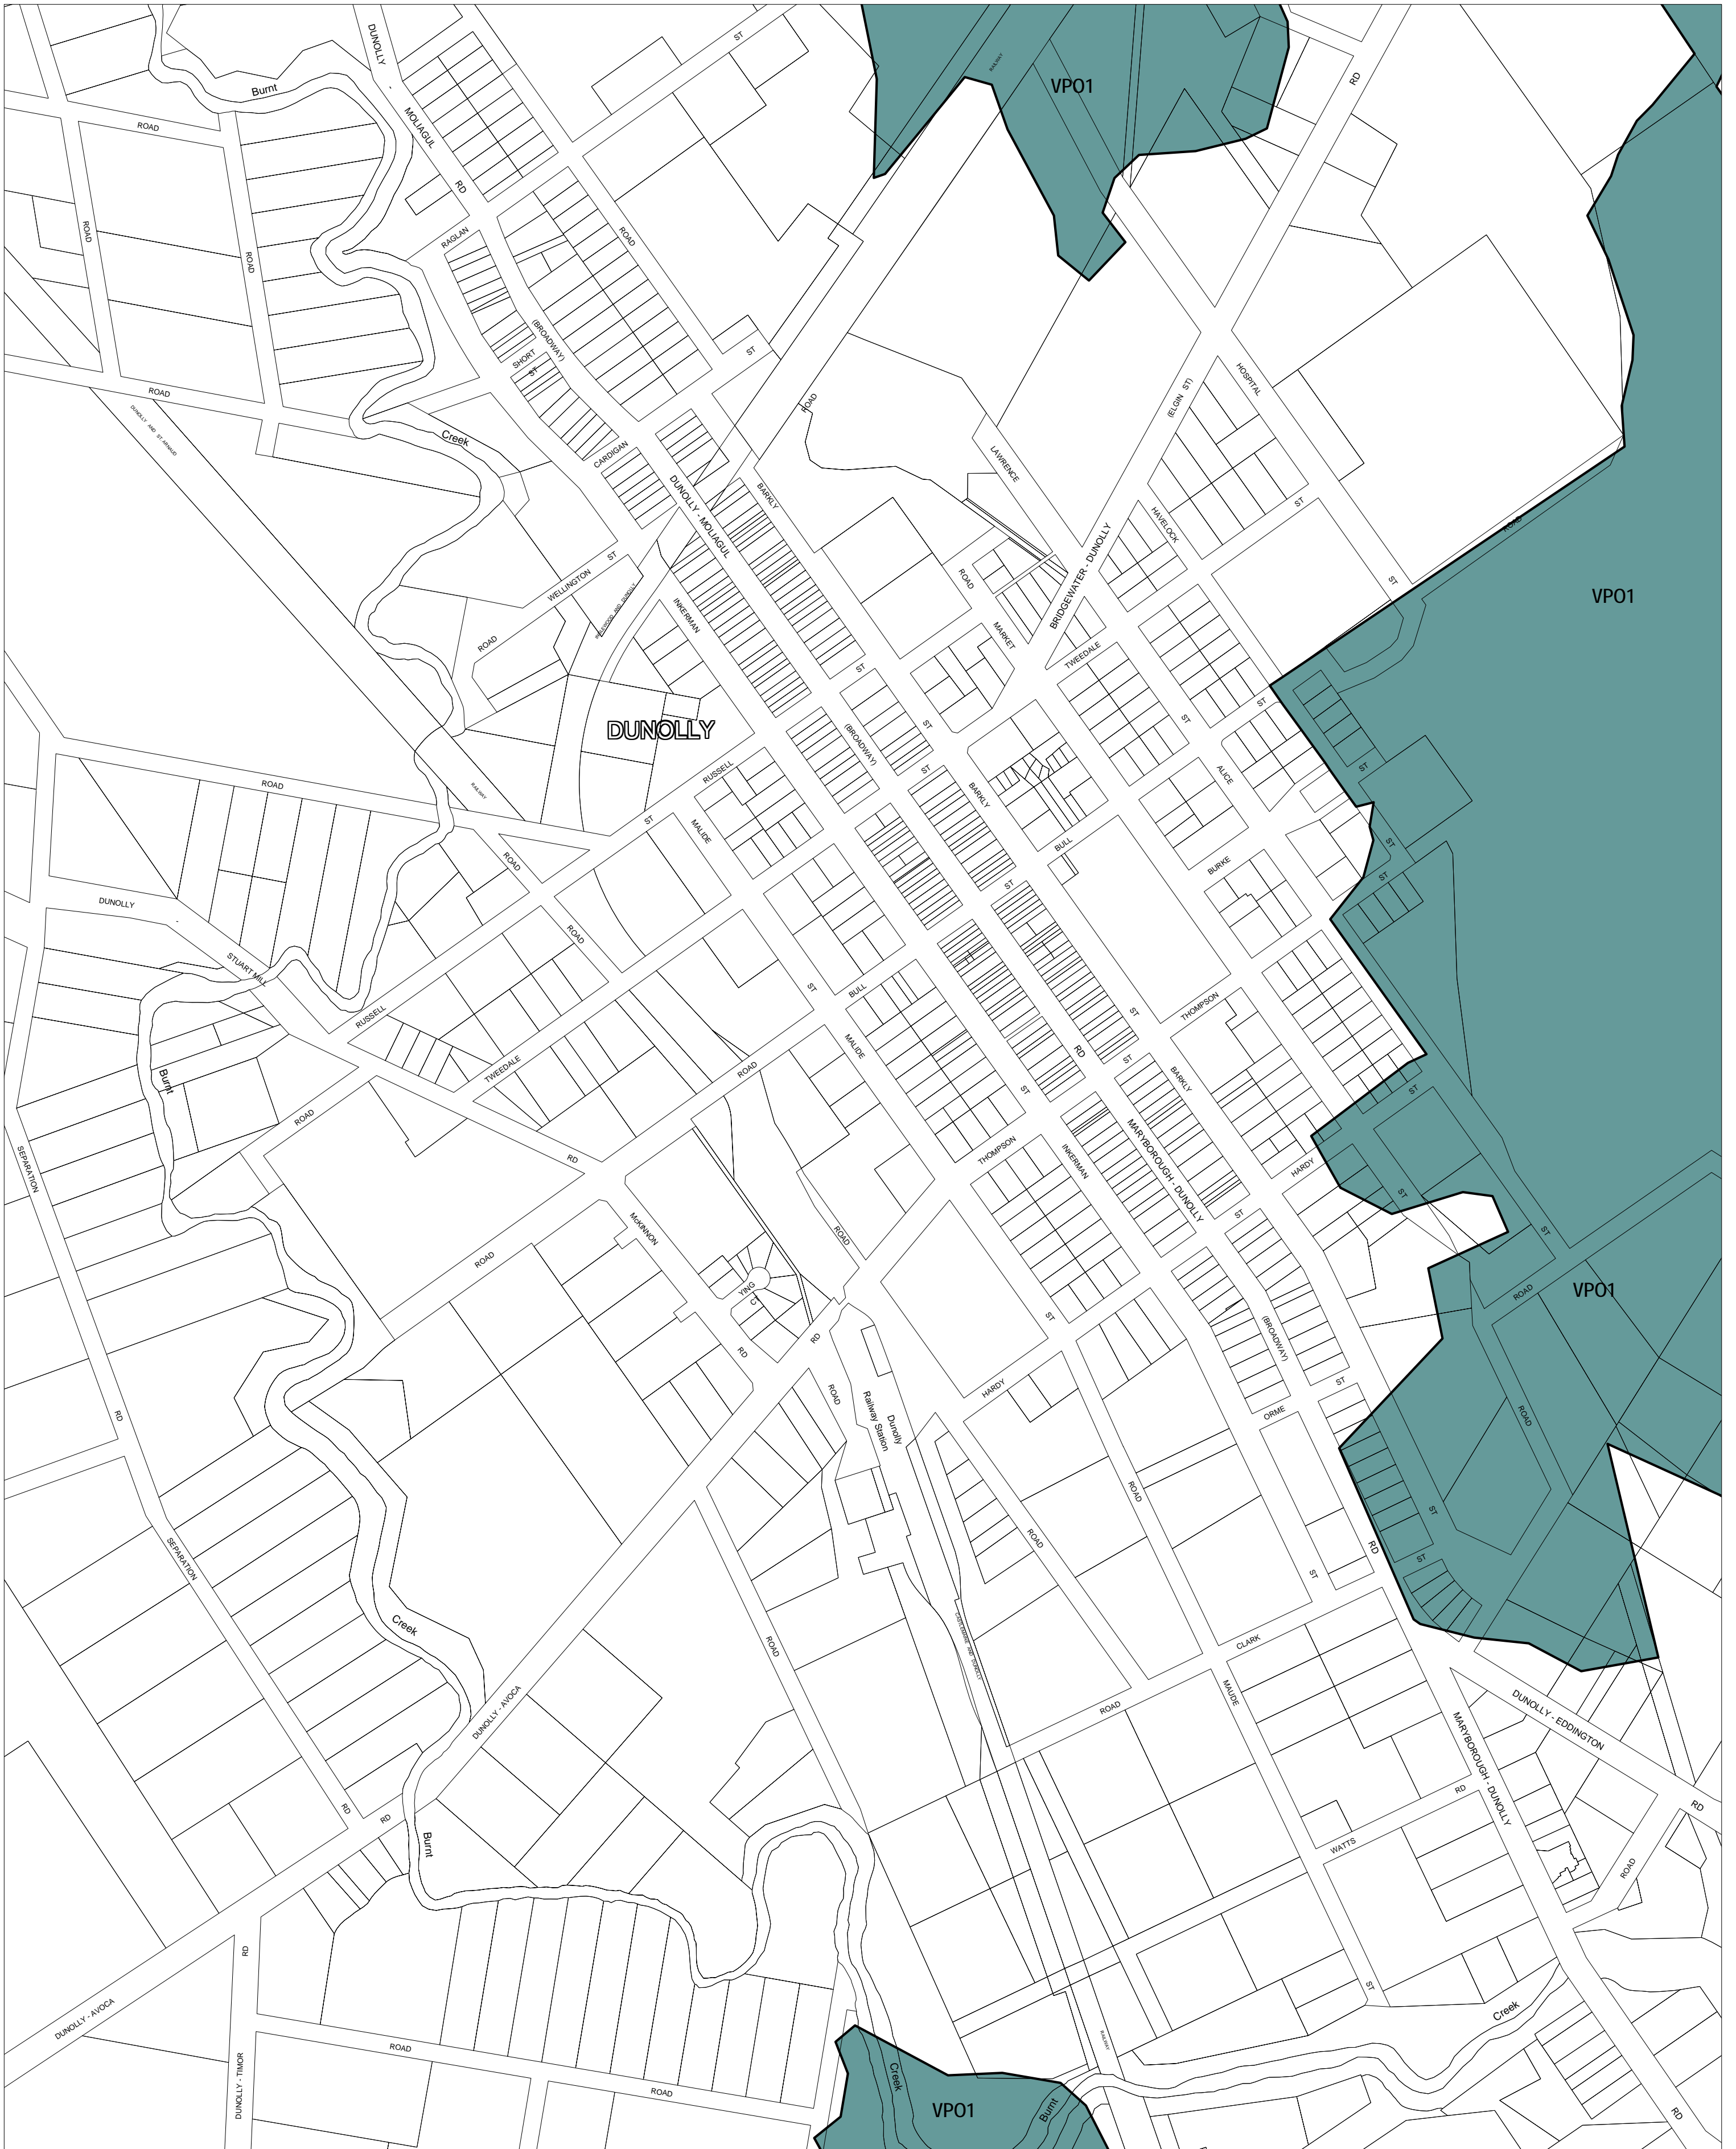

CENTRAL GOLDFIELDS PLANNING SCHEME - LOCAL PROVISION

Overlays
VPO1 Vegetation Protection Overlay - Schedule 1

AUSTRALIAN MAP GRID ZONE 54

Printed: 17/9/2007