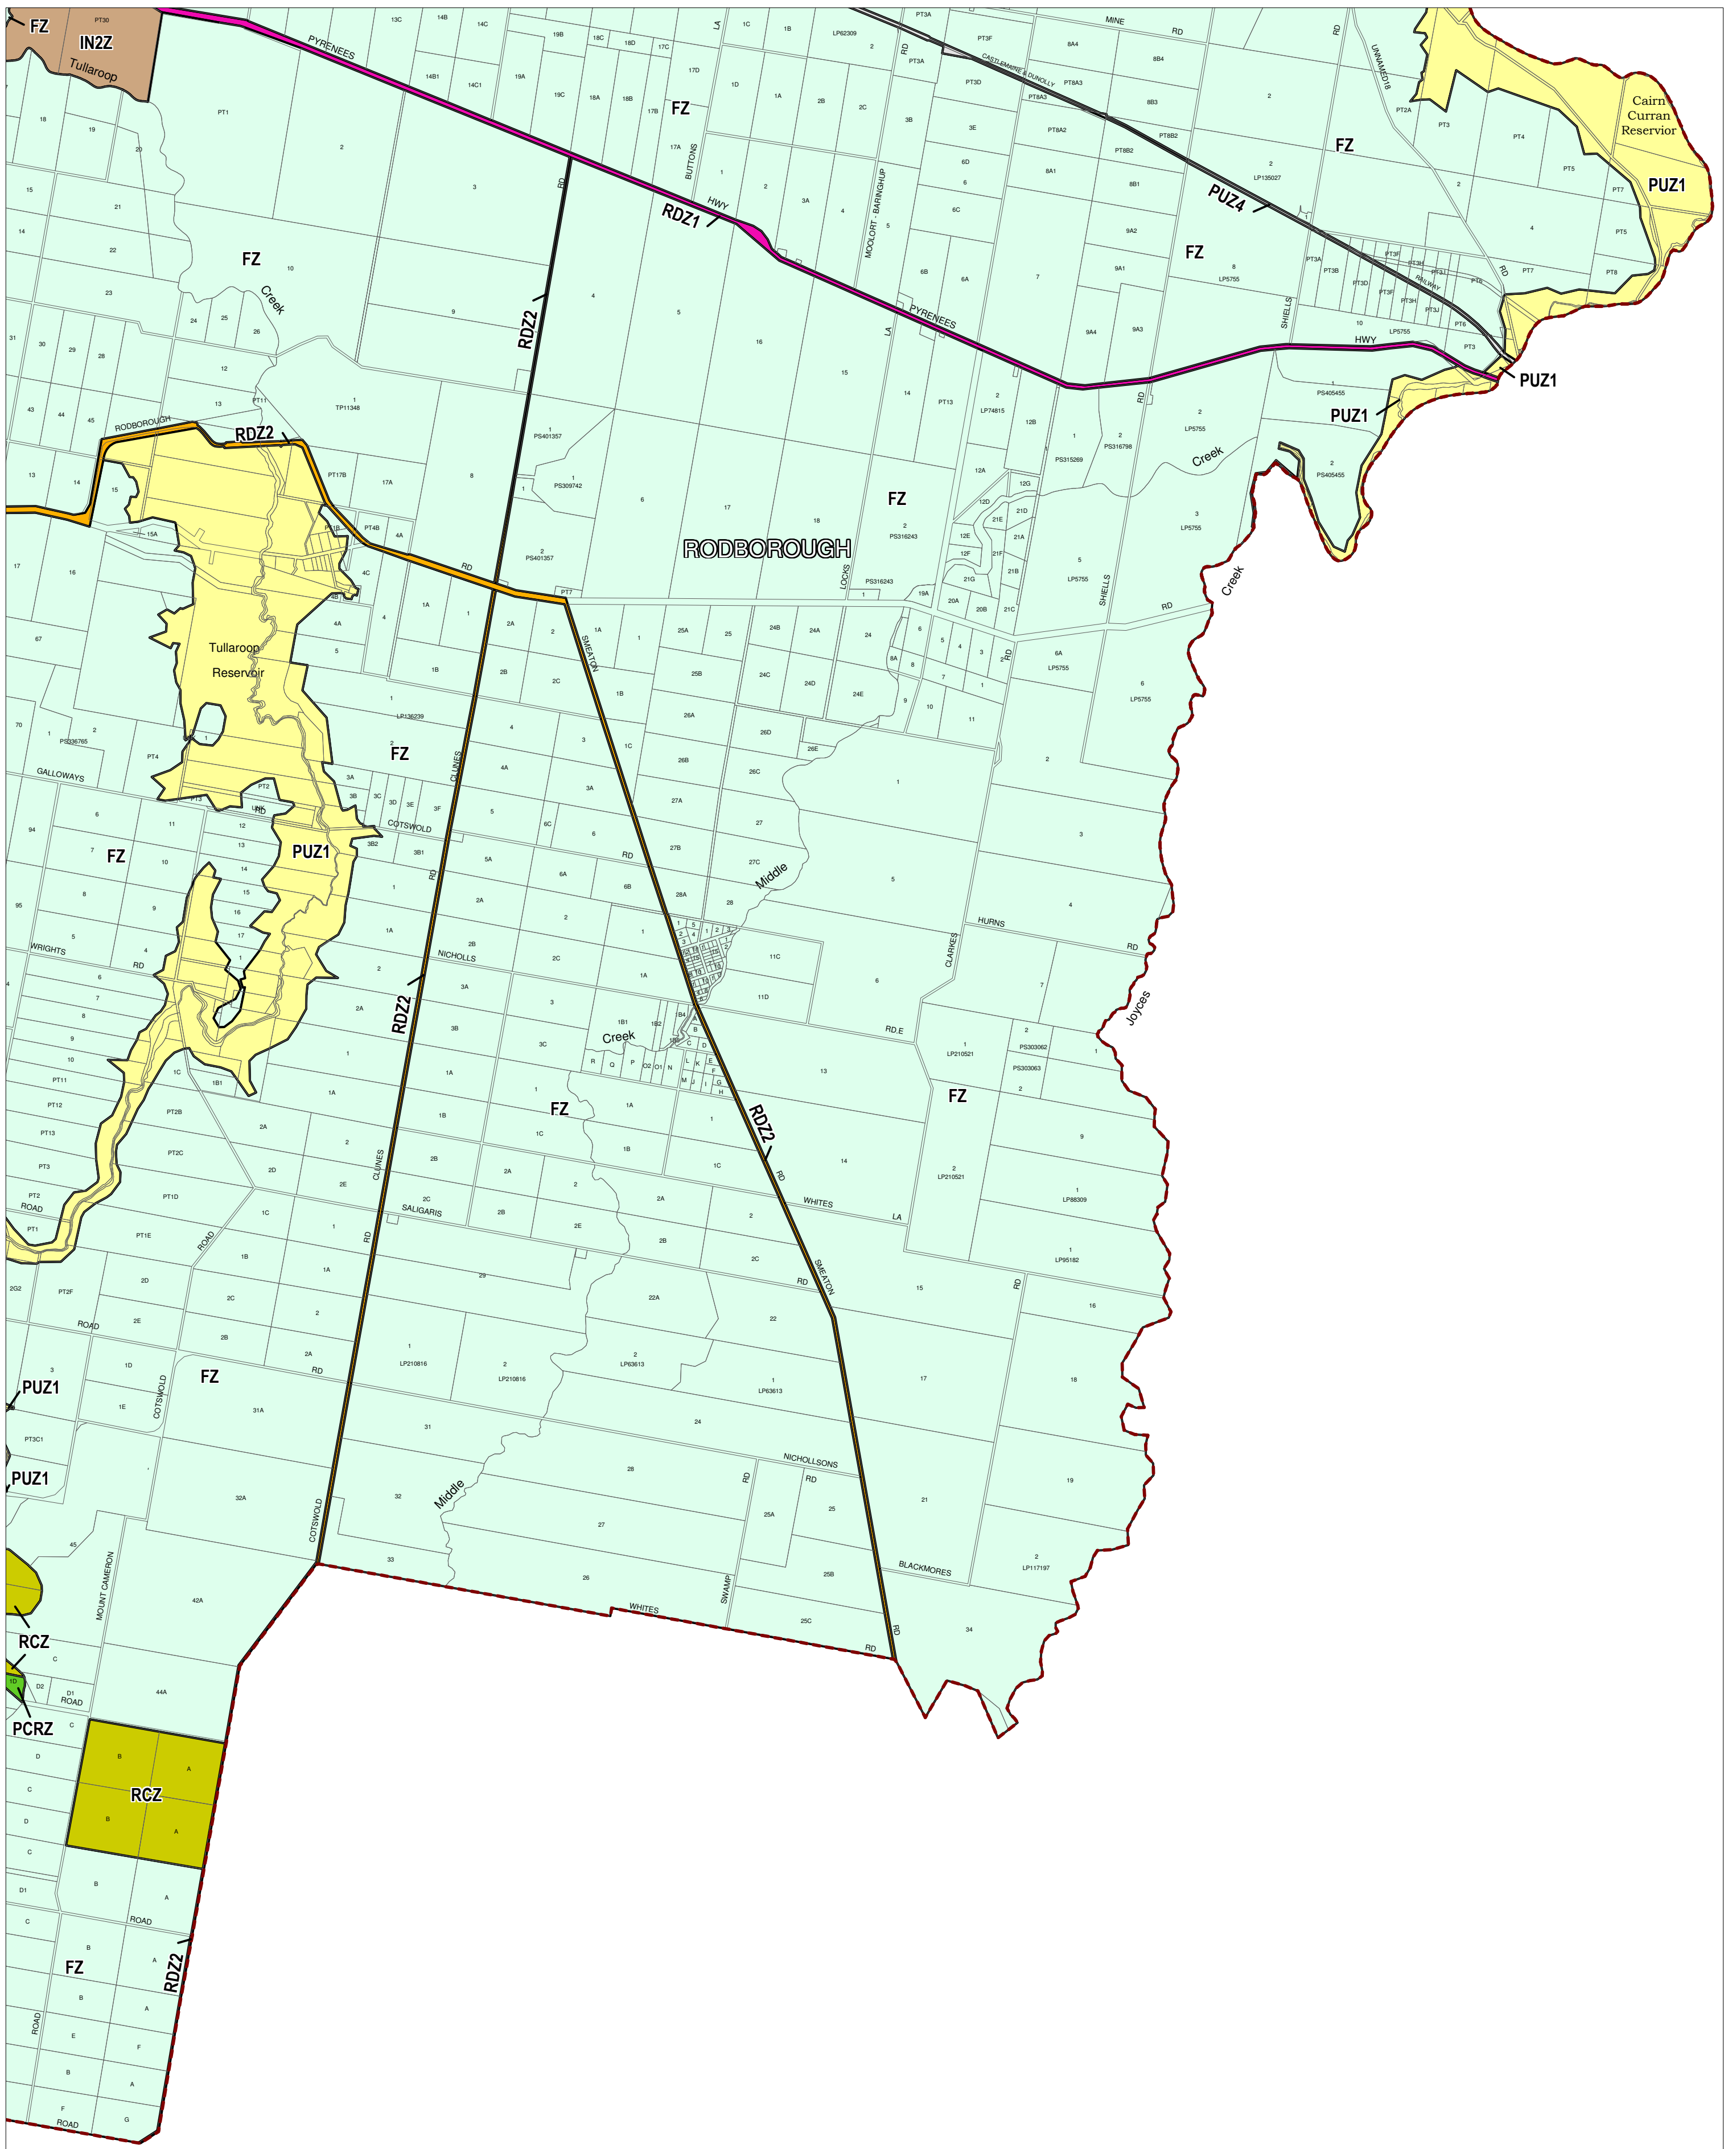

CENTRAL GOLDFIELDS PLANNING SCHEME - LOCAL PROVISION

Zone Name	Color
Industrial 2 Zone	INZ2
Public Conservation and Resource Zone	PCRZ
Public Use Zone - Service and Utility	PUZ1
Public Use Zone - Transport	PUZ2
Road Zone - Category 1	RDZ1
Road Zone - Category 2	RDZ2
Rural Conservation Zone	RCZ
Farming Zone	FZ

Printed: 7/3/2013

AMENDMENT C9